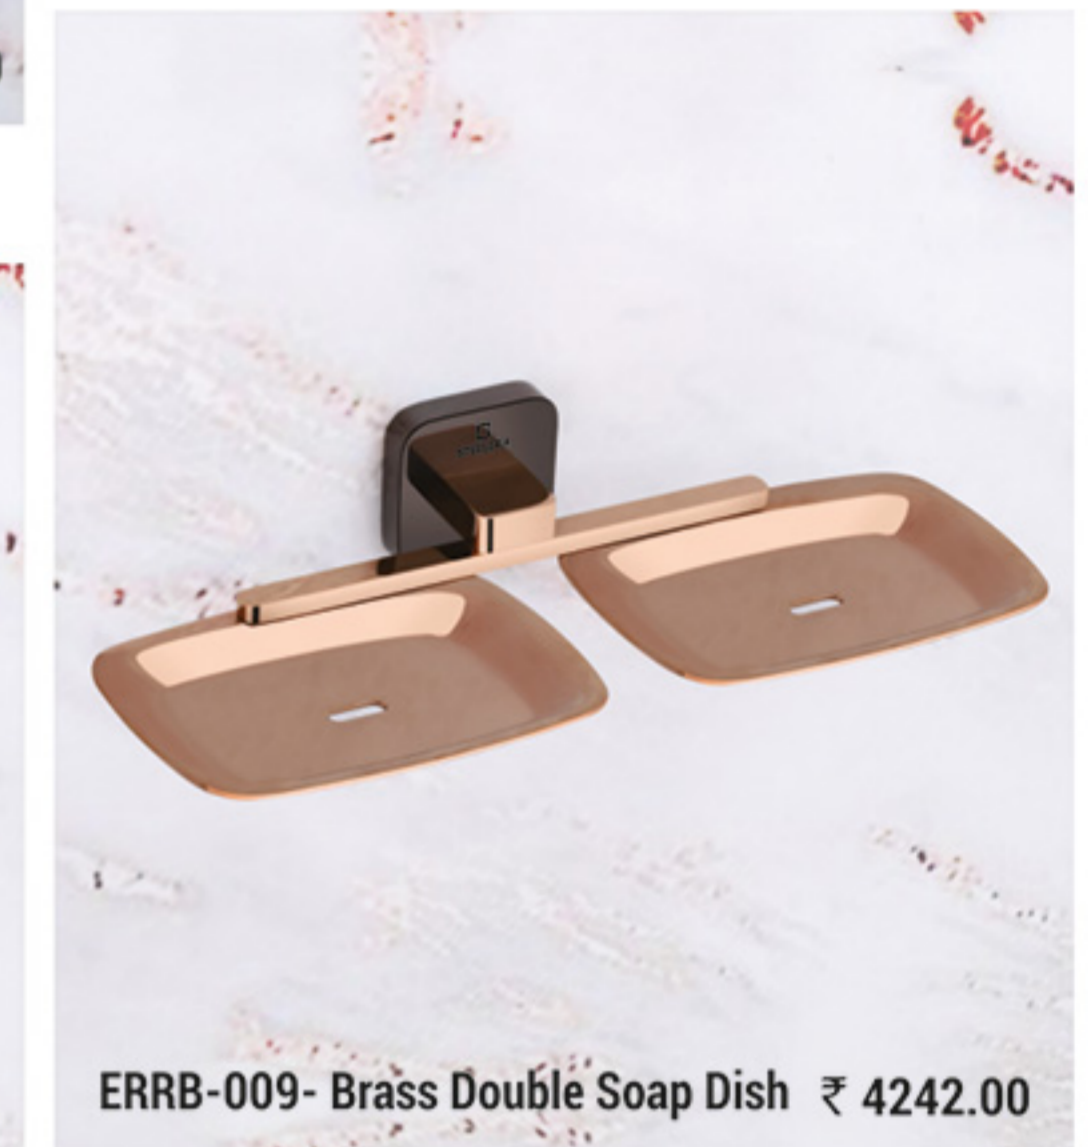

DZ-002 - Towel Rod 24" - ₹ 2338.00

DZ-012 - Toilet Paper Holder ₹ 2012.00

Driven to Touch Repeatedly

- EXTRA DURABLE
- EASY TO CLEAN
- PVD FINISH
- BEST QUALITY

Focused on Bath' Expertise

- EXTRA DURABLE
- EASY TO CLEAN
- PVD FINISH
- BEST QUALITY