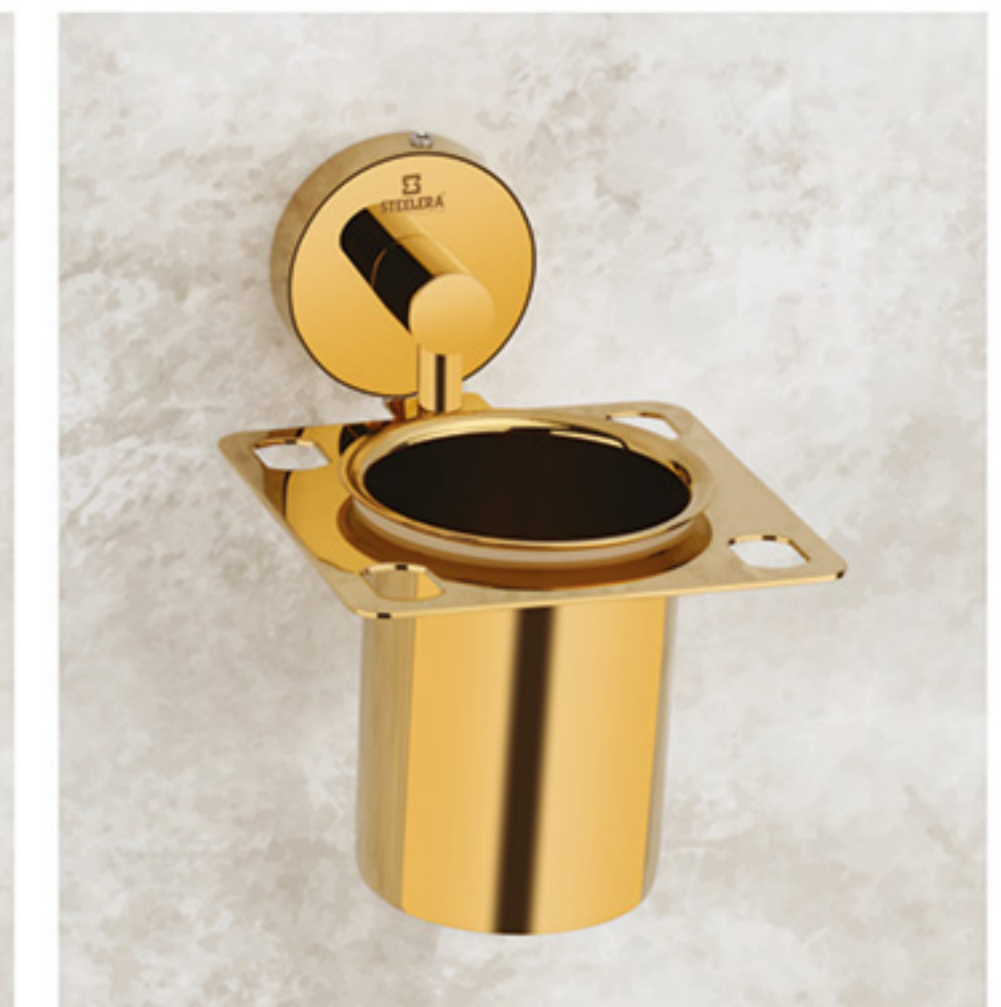

- EXTRA DURABLE
- EASY TO CLEAN
- PVD FINISH
- BEST QUALITY

SHG-003 - Napkin Ring ₹ 1296.00

Towel Rack SHG-001 - 24" ₹ 6415.00 | SHG-021 - 24" - With Hook ₹ 6985.00

SHG-004 - Rob Hook ₹ 738.00

SHG-005 - S.S. Soap Dish ₹ 1338.00

SHG-006 - S. S. Tumbler Holder ₹ 1672.00

SHG-008 - Liquid Soap Dispenser ₹ 1579.00

SHG-009 S.S. Double Soap Dish ₹ 2538.00

SHG-010 - S.S. Soap Dish with Tumbler Holder ₹ 2854.00

SHG-011 - Soap Dish with Liquid Soap Dispenser ₹ 2761.00
SHG-013 - Tumbler with Liquid Soap Dispenser ₹ 3114.00