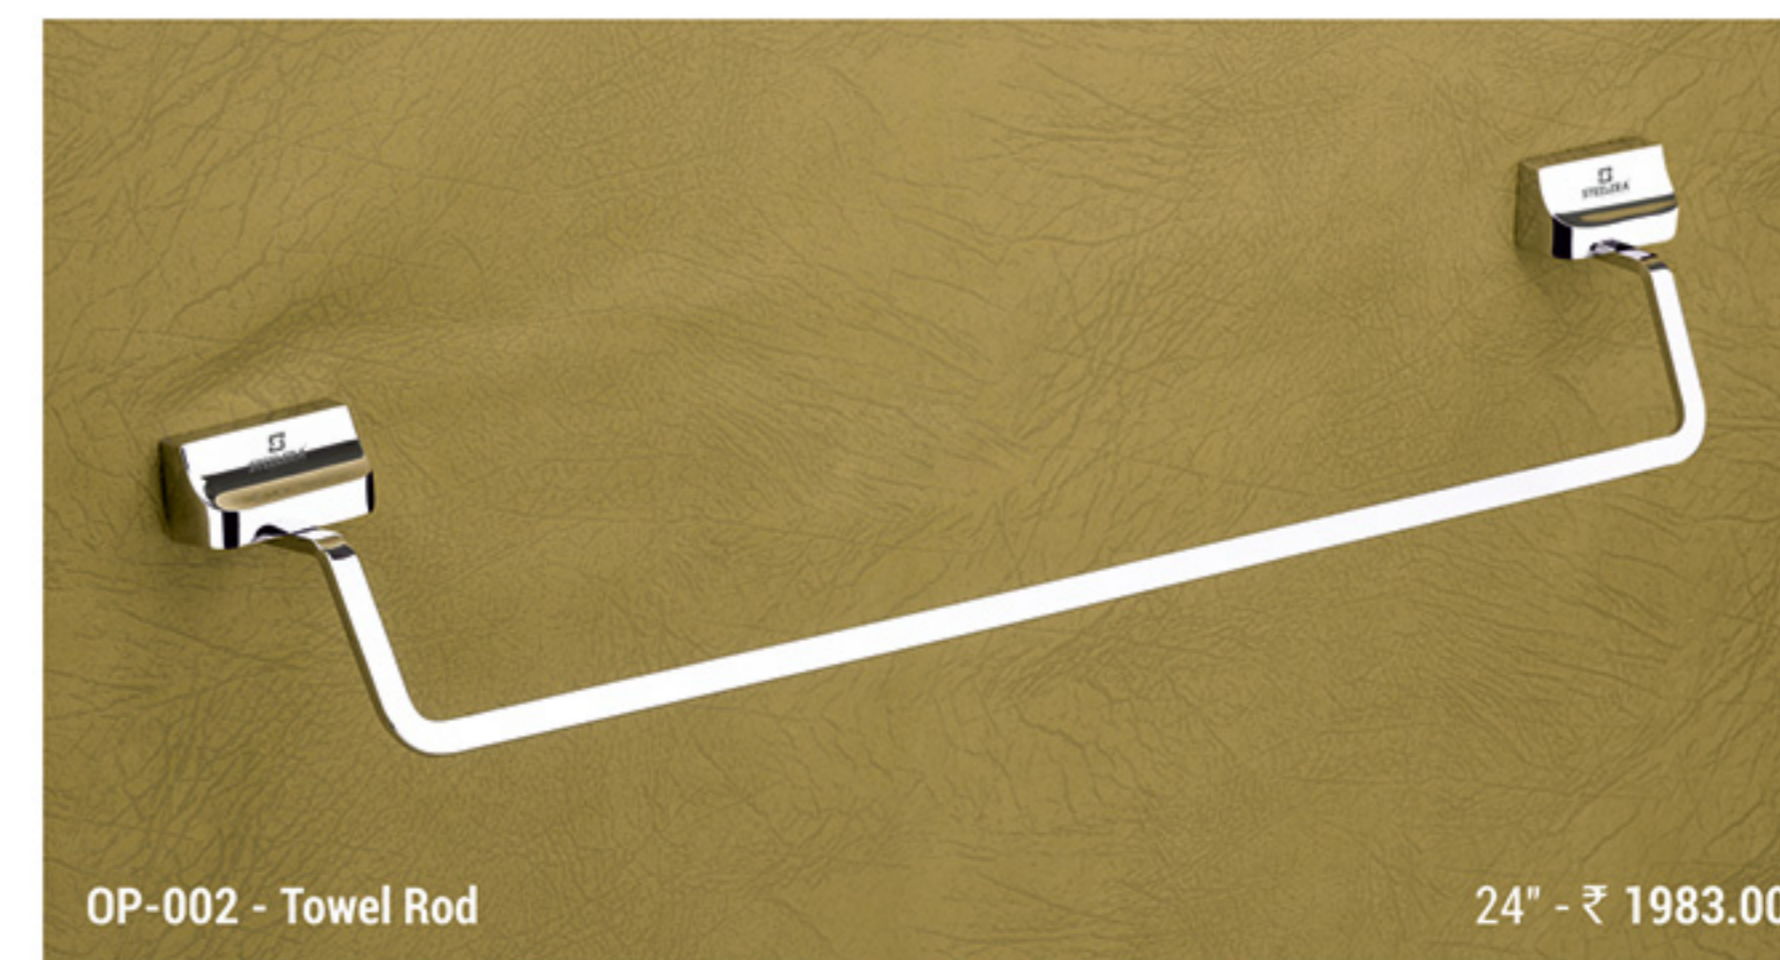

Luxury & Stylish

- EXTRA DURABLE
- EASY TO CLEAN
- CHROME FINISH
- BEST QUALITY