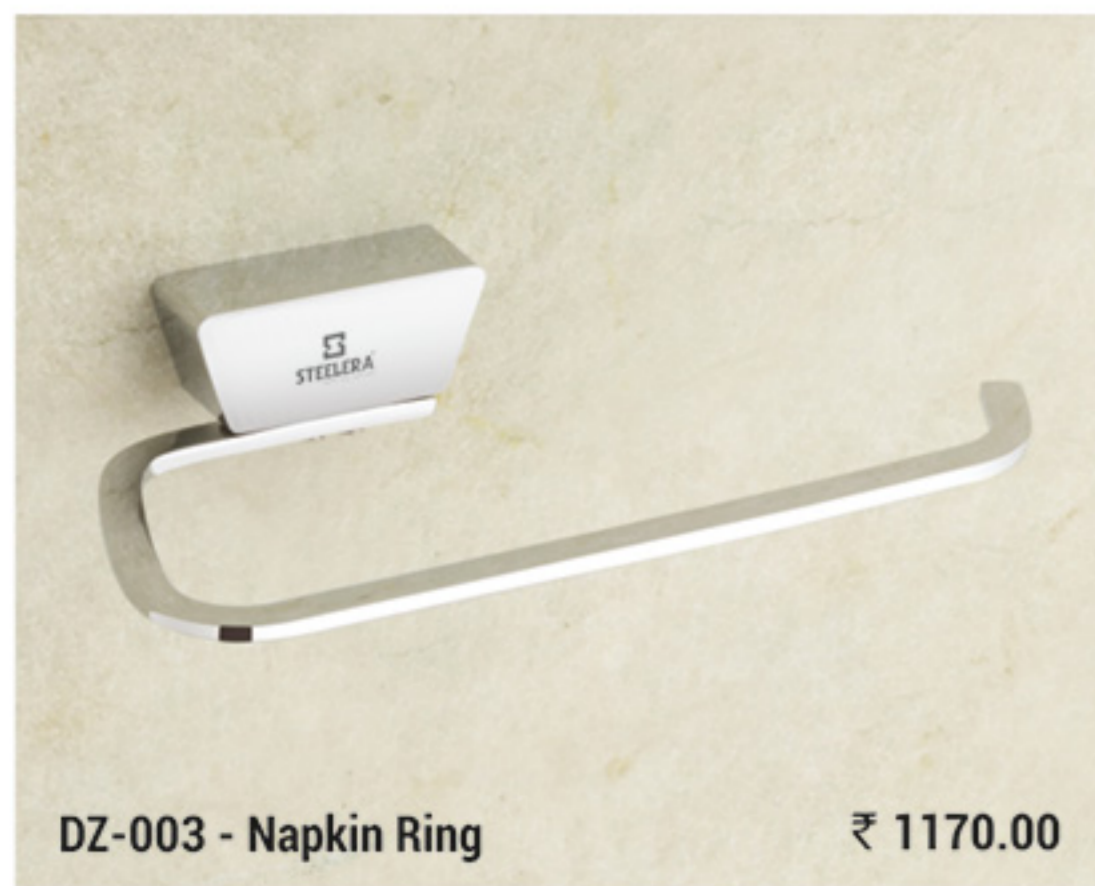

DZG-002 - Towel Rod 24" - ₹ 3810.00

DZG-012 - Toilet Paper Holder ₹ 3709.00

Big Dream & Expensive Taste

- EXTRA DURABLE
- EASY TO CLEAN
- PVD FINISH
- BEST QUALITY

DAZZLE

Become one with Supreme Elegance

- EXTRA DURABLE
- EASY TO CLEAN
- CHROME FINISH
- BEST QUALITY