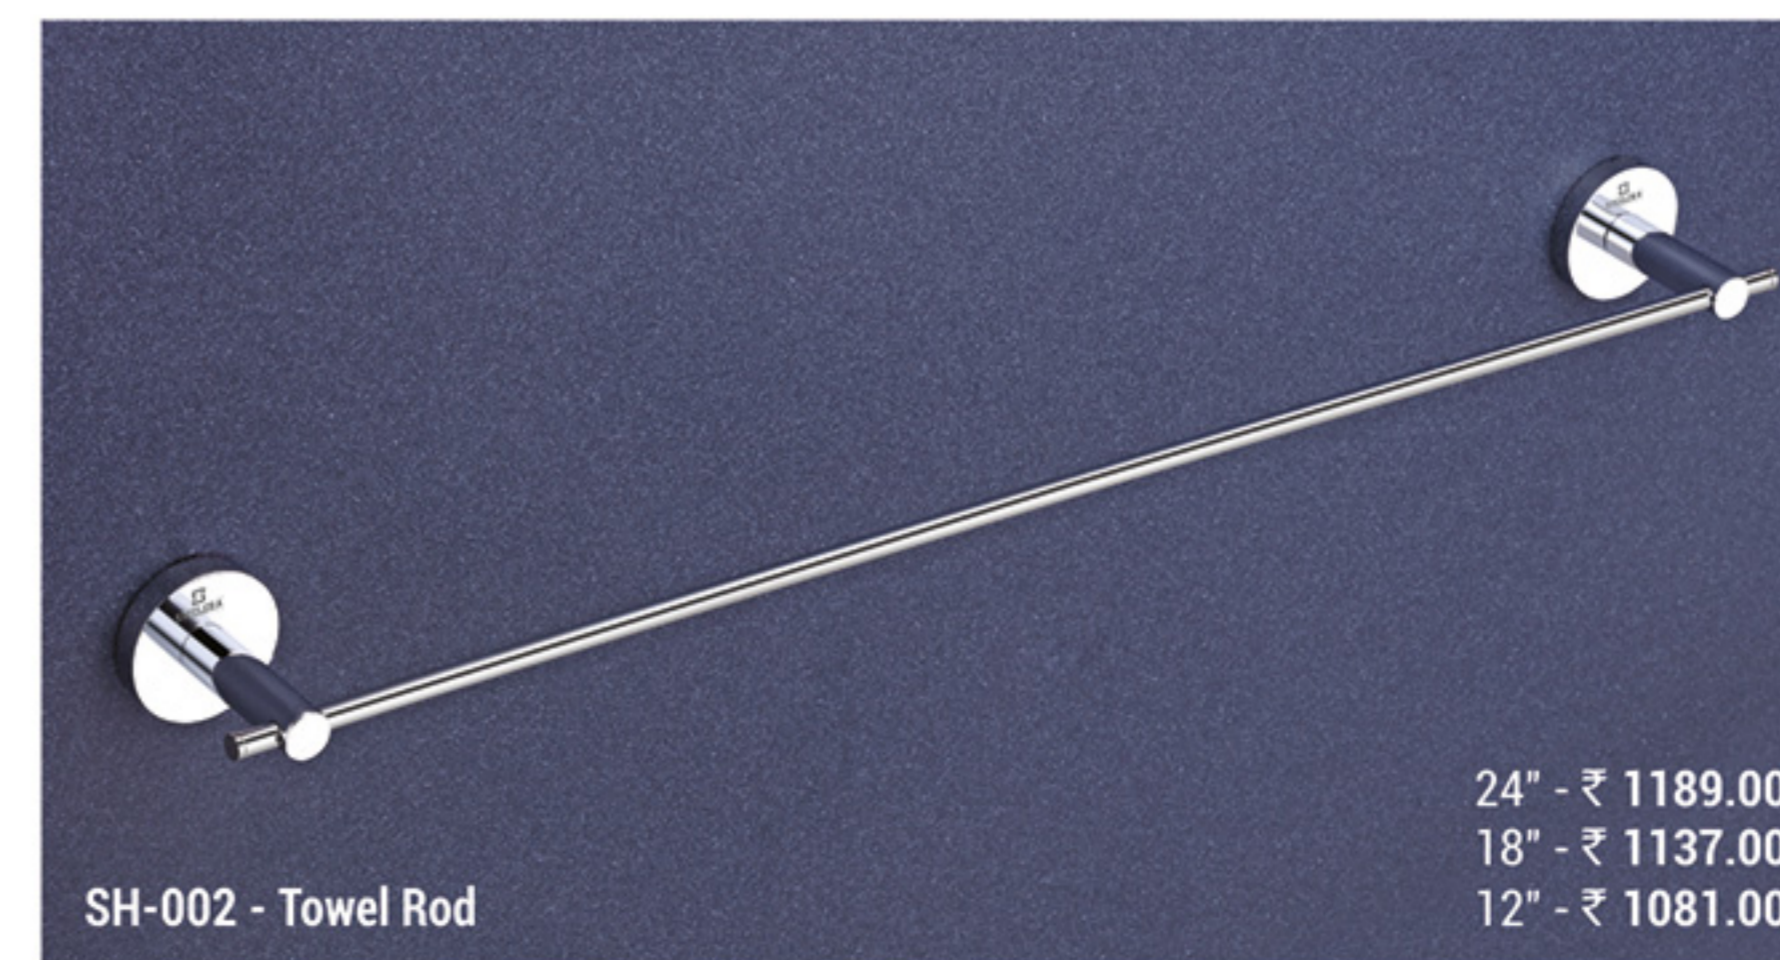

SHBM-002 - Towel Rod 24" - ₹ 1189.00

SHBM-012 - Paper Holder with Lid ₹ 1057.00

SHINE

Smart Simplicity

- EXTRA DURABLE
- EASY TO CLEAN
- CHROME FINISH
- BEST QUALITY

CLASSY

Shapes to Inspire

- EXTRA DURABLE
- EASY TO CLEAN
- CHROME FINISH
- BEST QUALITY