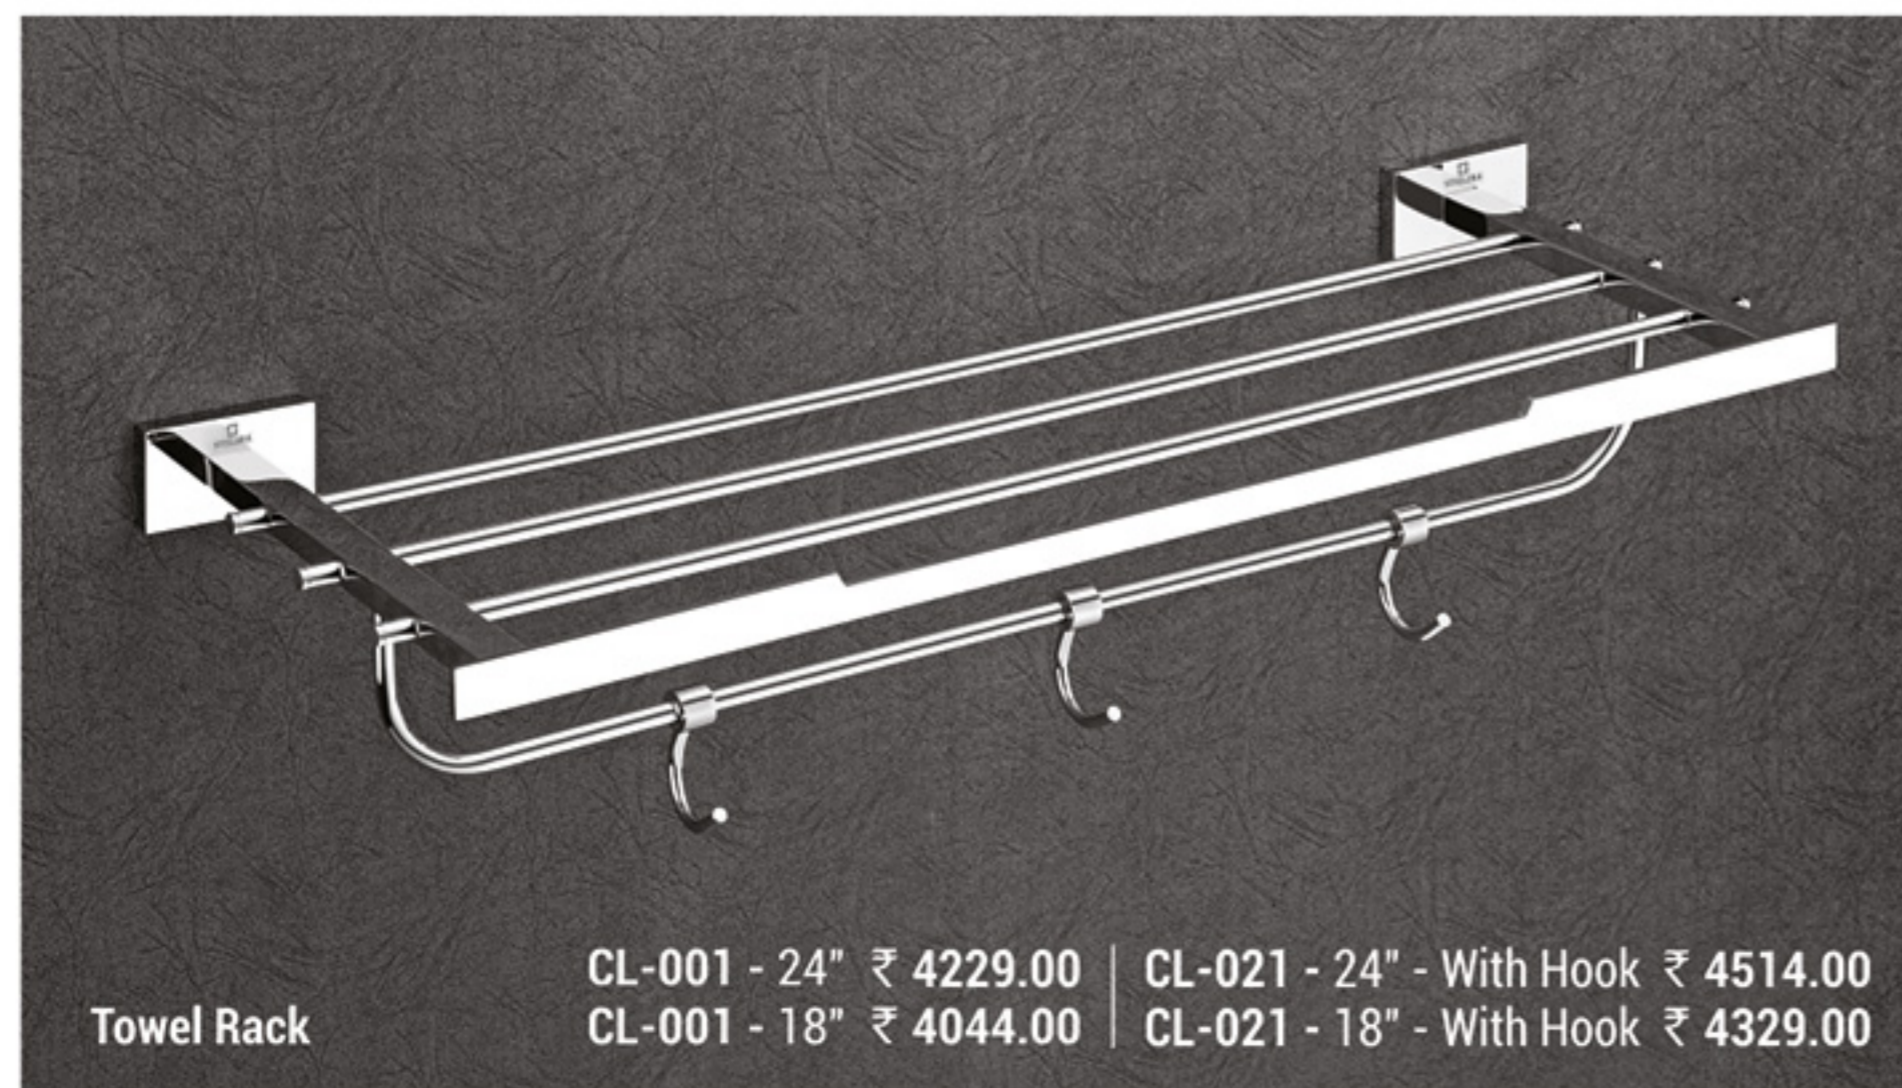

SHBM-002 - Towel Rod 24" - ₹ 1189.00

SHBM-012 - Paper Holder with Lid ₹ 1057.00

SHINE

Smart Simplicity

- EXTRA DURABLE
- EASY TO CLEAN
- CHROME FINISH
- BEST QUALITY

CLASSY

Shapes to Inspire

- EXTRA DURABLE
- EASY TO CLEAN
- CHROME FINISH
- BEST QUALITY