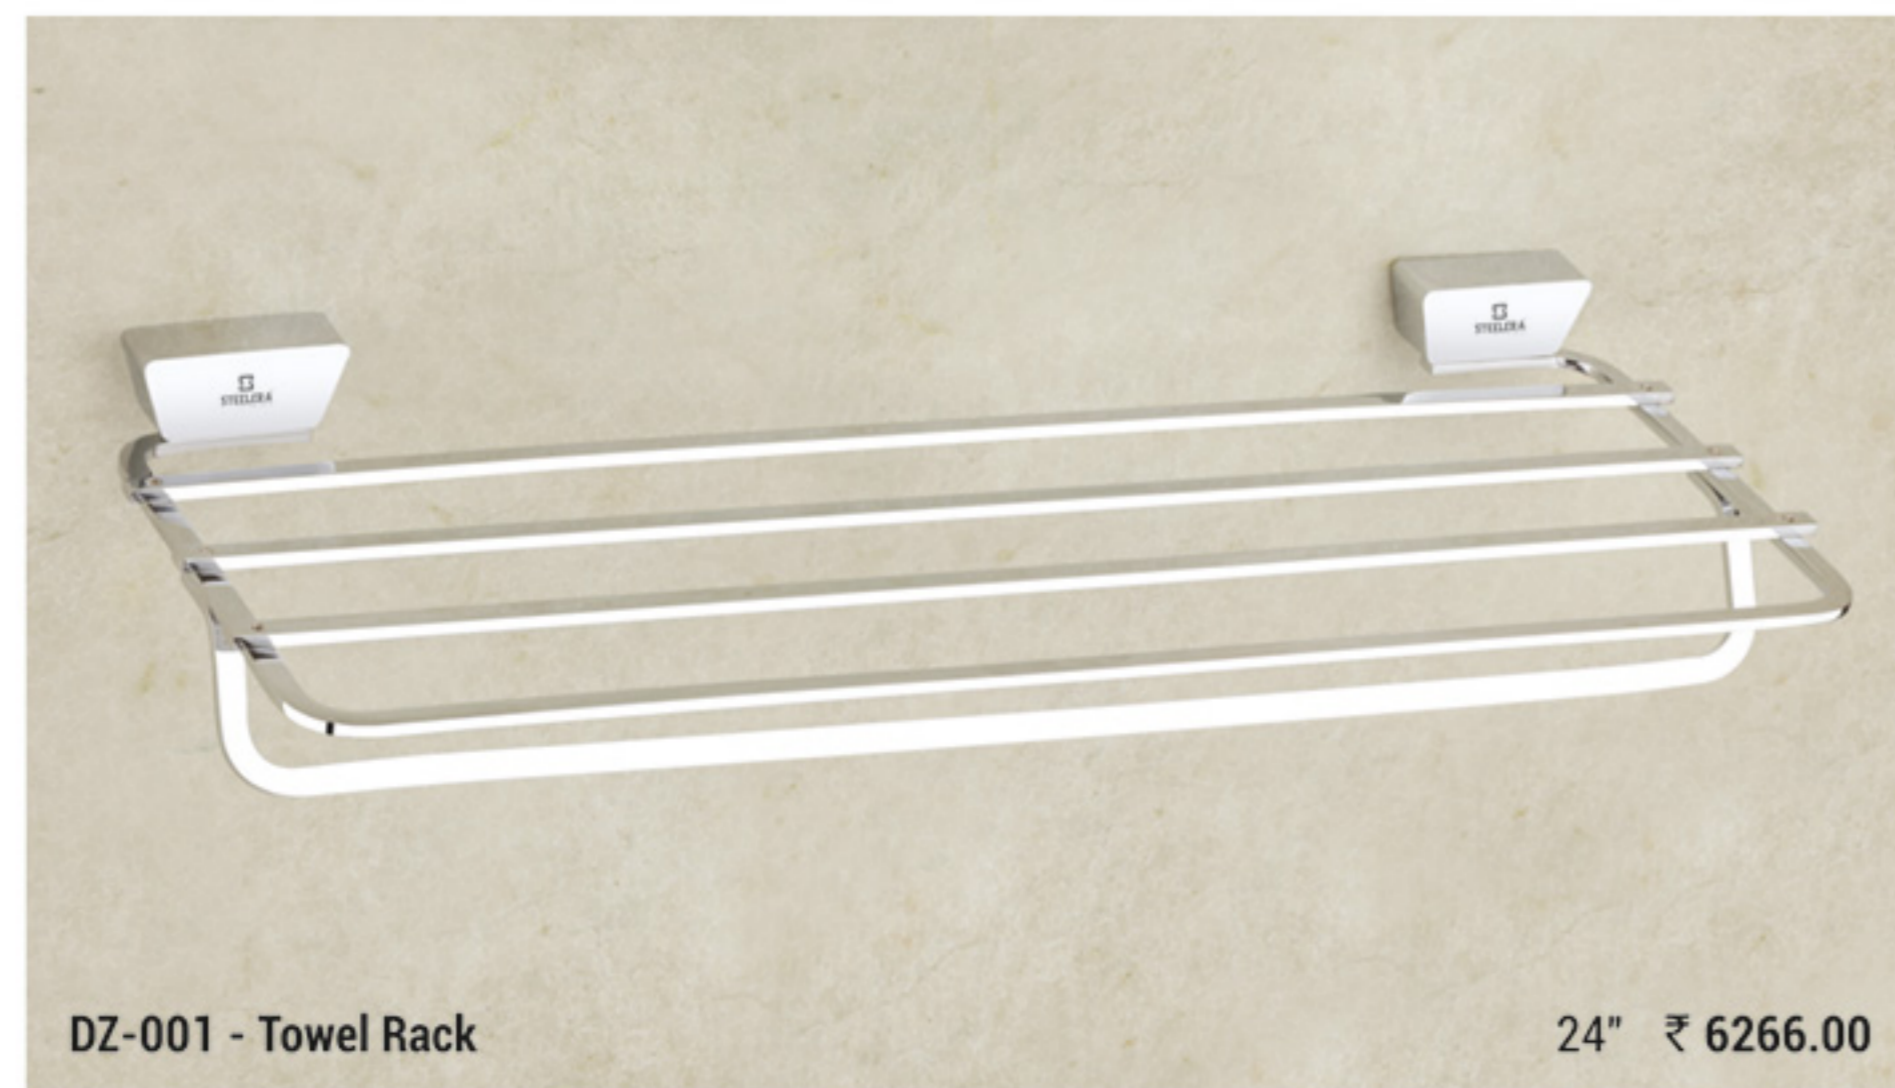

DZ-003 - Napkin Ring ₹ 1170.00

DZ-001 - Towel Rack 24" ₹ 6266.00