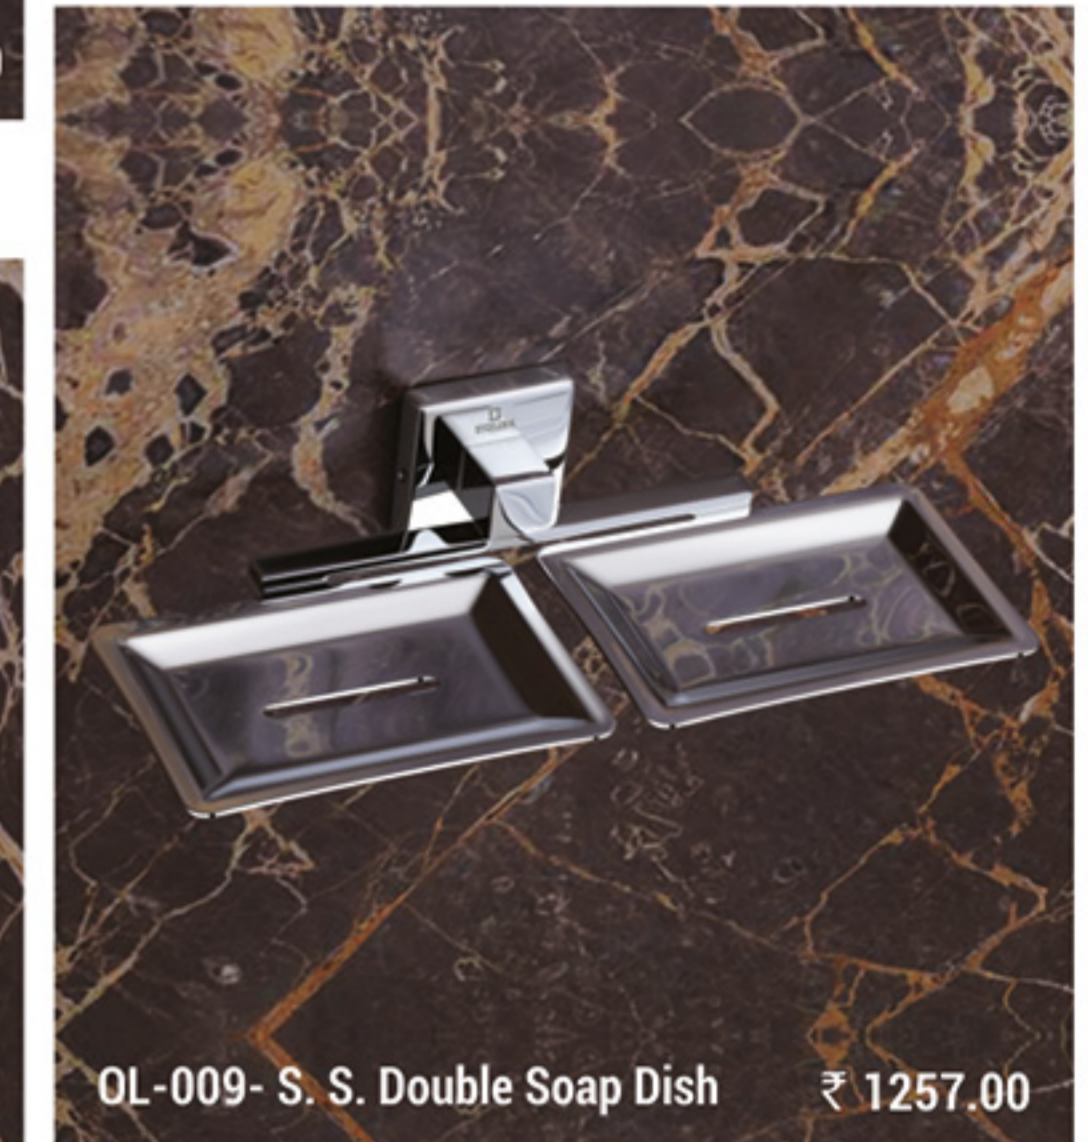

SHBM-002 - Towel Rod 24" - ₹ 1189.00

SHBM-012 - Paper Holder with Lid ₹ 1057.00

SHINE

Smart Simplicity

- EXTRA DURABLE
- EASY TO CLEAN
- CHROME FINISH
- BEST QUALITY

CLASSY

Shapes to Inspire

- EXTRA DURABLE
- EASY TO CLEAN
- CHROME FINISH
- BEST QUALITY

SAFFRON

Remarkable Collections

- EXTRA DURABLE
- EASY TO CLEAN
- CHROME FINISH
- BEST QUALITY

OLIVE

Always Choose Smart

- EXTRA DURABLE
- EASY TO CLEAN
- CHROME FINISH
- BEST QUALITY

OPERA

Luxury & Stylish

- EXTRA DURABLE
- EASY TO CLEAN
- CHROME FINISH
- BEST QUALITY

ROYAL

Remarkable Collections

- EXTRA DURABLE
- EASY TO CLEAN
- CHROME FINISH
- BEST QUALITY

BLOOM

Inspired In Nature

- EXTRA DURABLE
- EASY TO CLEAN
- CHROME FINISH
- BEST QUALITY