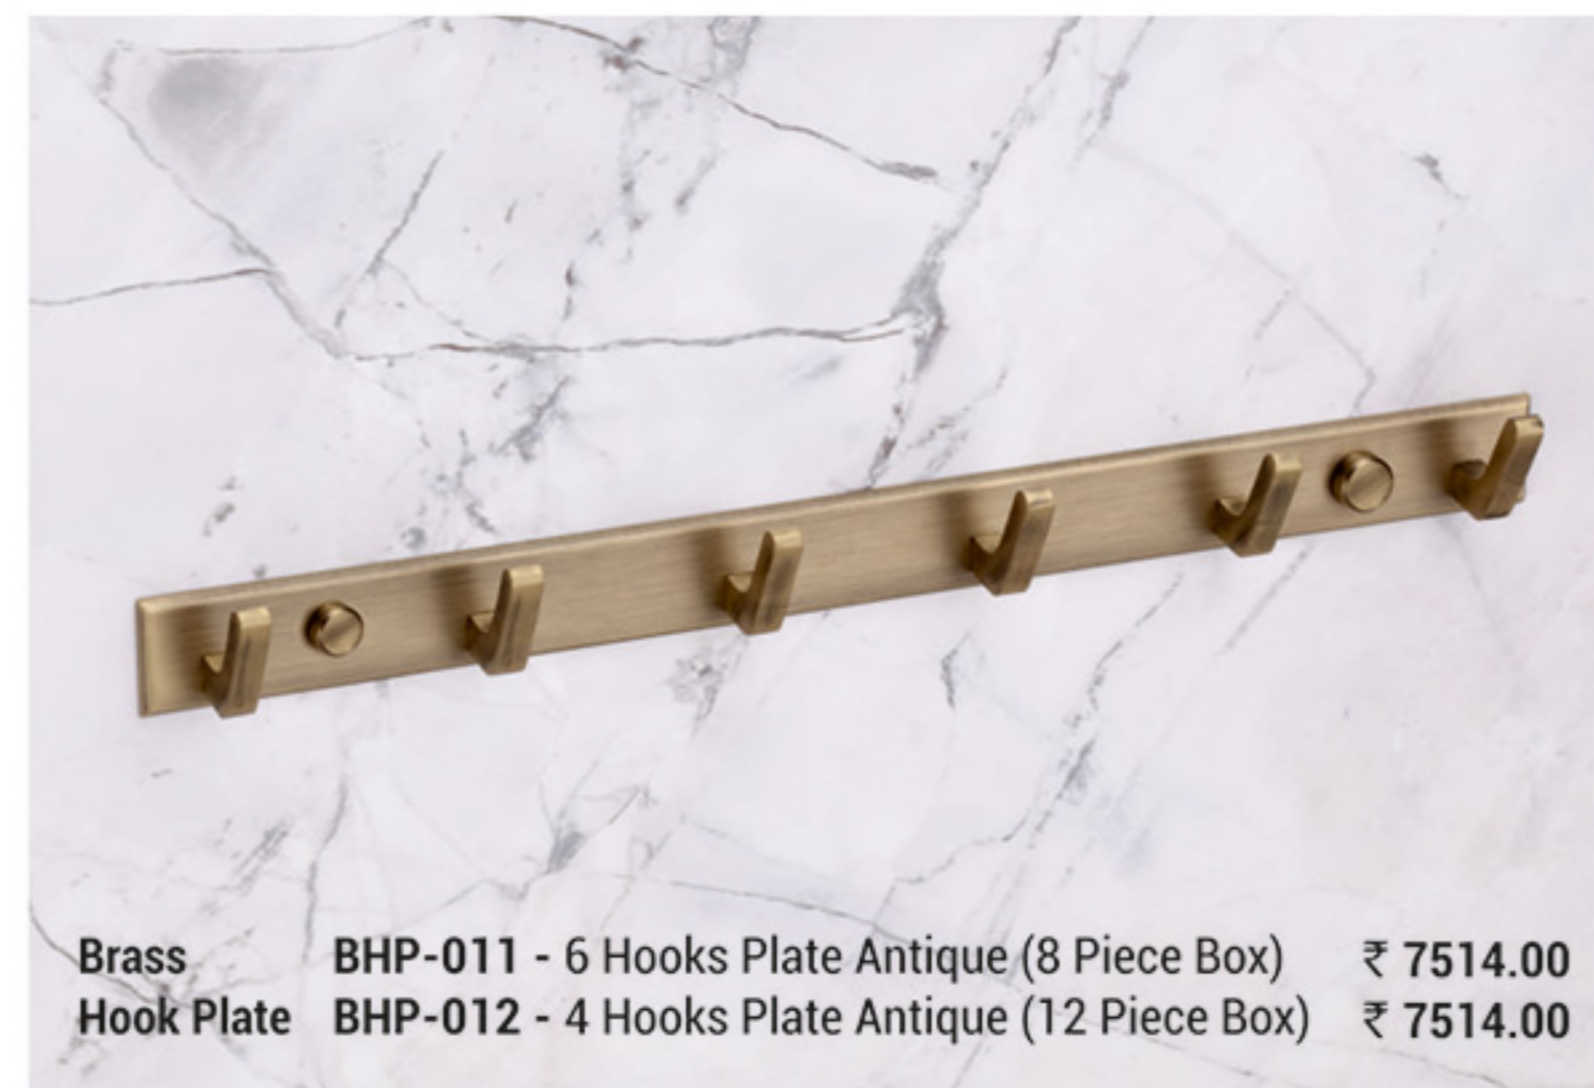

CORNER, SHELF & HOOK PLATE

Range of Modernity and Tradition

- EXTRA DURABLE
- EASY TO CLEAN
- ANTIQUE & CP FINISH
- BEST QUALITY

Brass Hook Plate BHP-001 - 6 Hooks Plate CP (8 Piece Box) ₹ 7171.00
BHP-002 - 4 Hooks Plate CP (12 Piece Box) ₹ 7171.00

Brass Hook Plate BHP-011 - 6 Hooks Plate Antique (8 Piece Box) ₹ 7514.00
BHP-012 - 4 Hooks Plate Antique (12 Piece Box) ₹ 7514.00

CSR-001 - Glass Shelf - Rose Gold - PVD (5" x 12") 6mm ₹ 2630.00
CSR-001 - Glass Shelf - Rose Gold - PVD (5" x 15") 6mm ₹ 2845.00