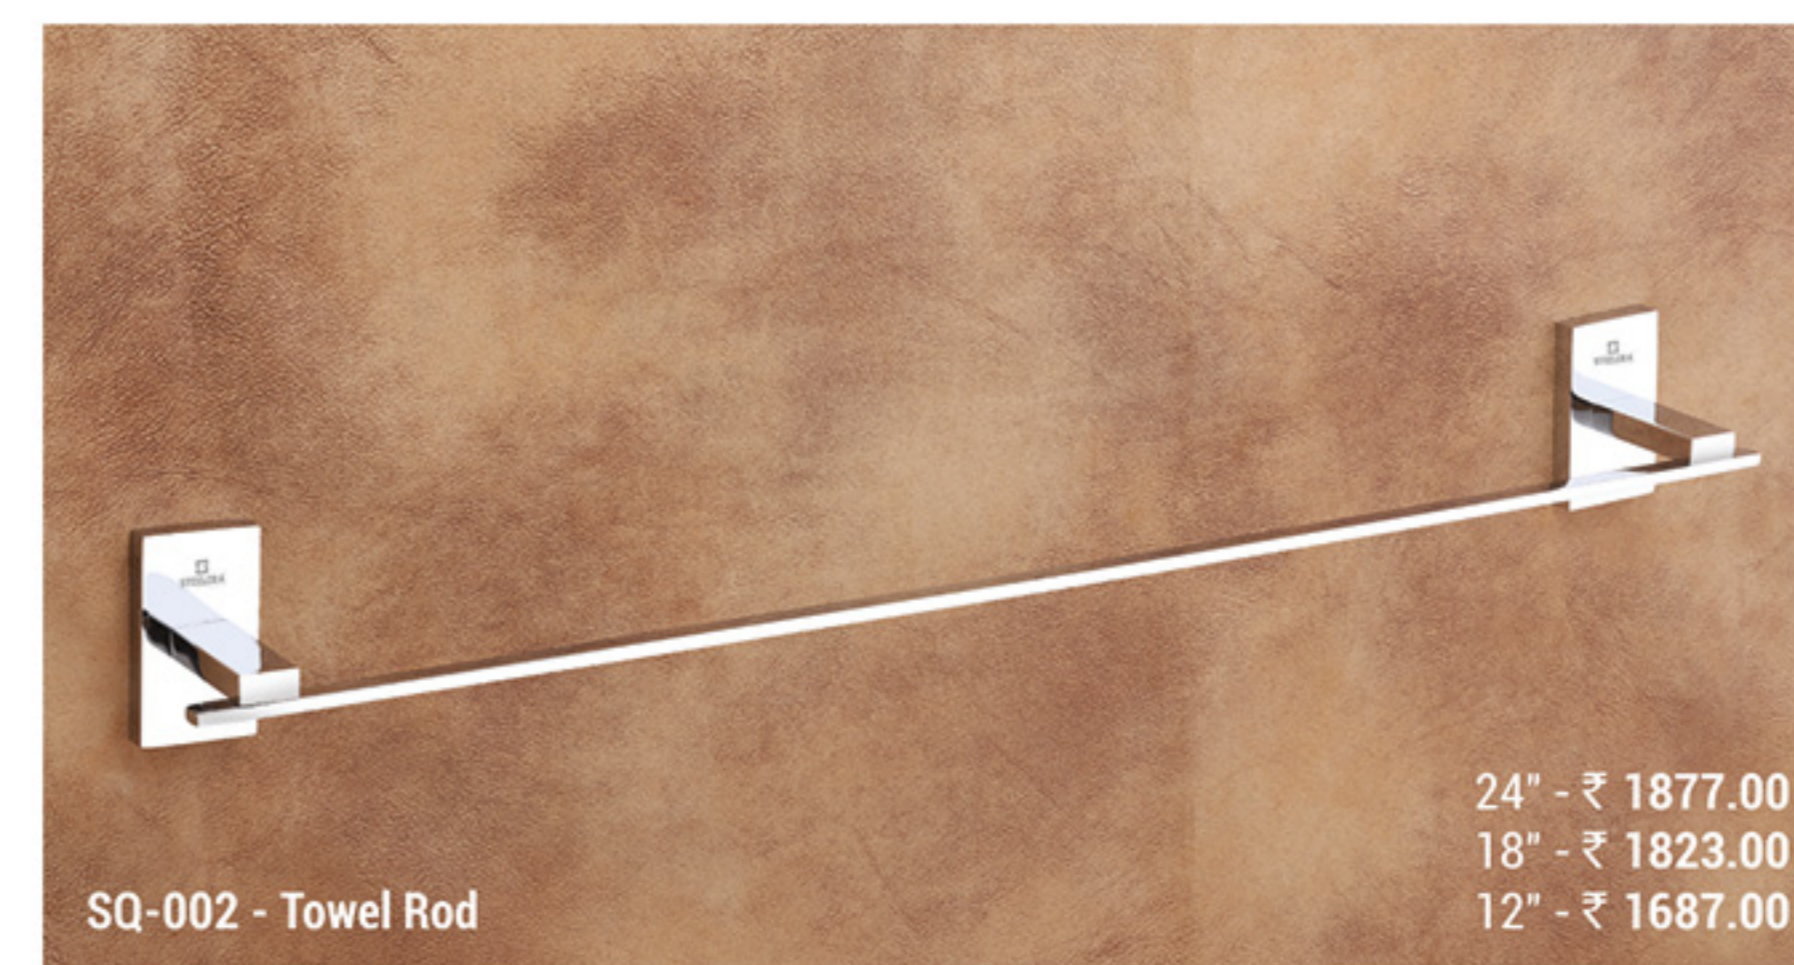

- EXTRA DURABLE
- EASY TO CLEAN
- CHROME FINISH
- BEST QUALITY