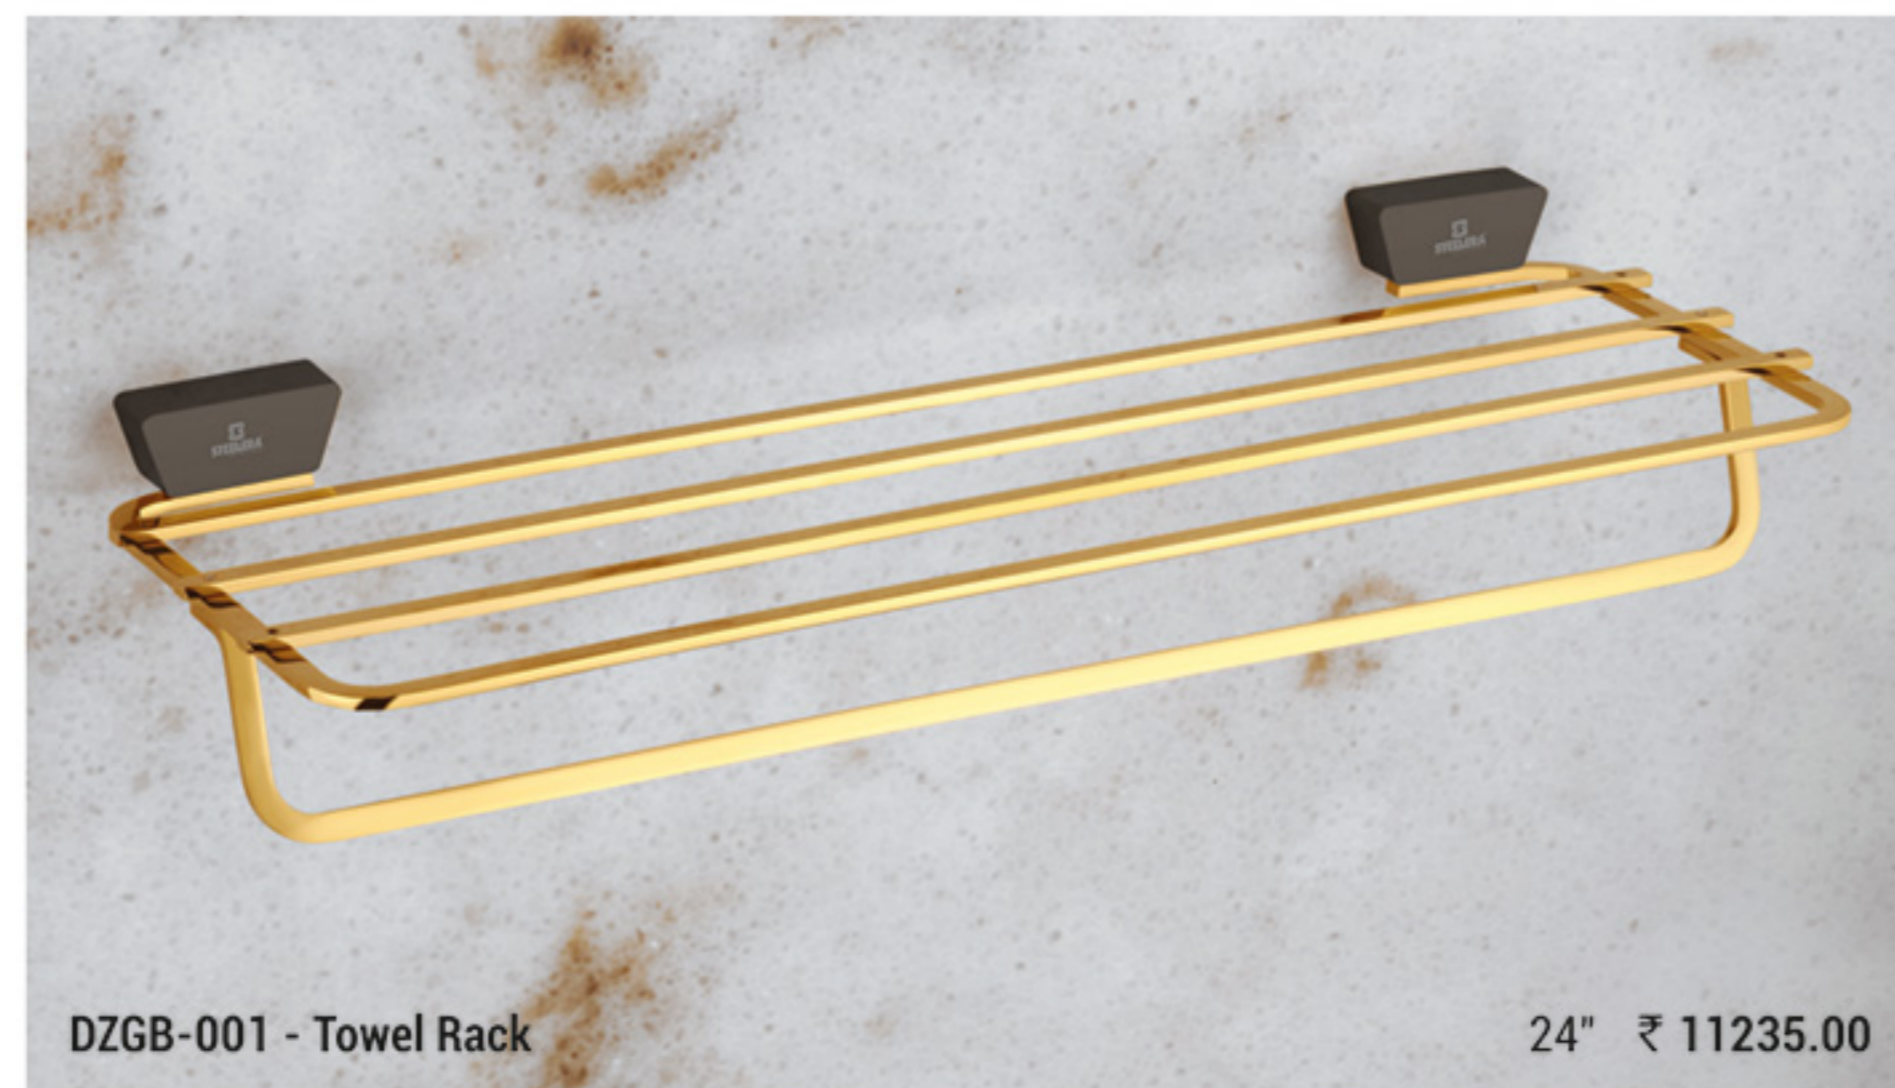

- EXTRA DURABLE
- EASY TO CLEAN
- PVD FINISH
- BEST QUALITY