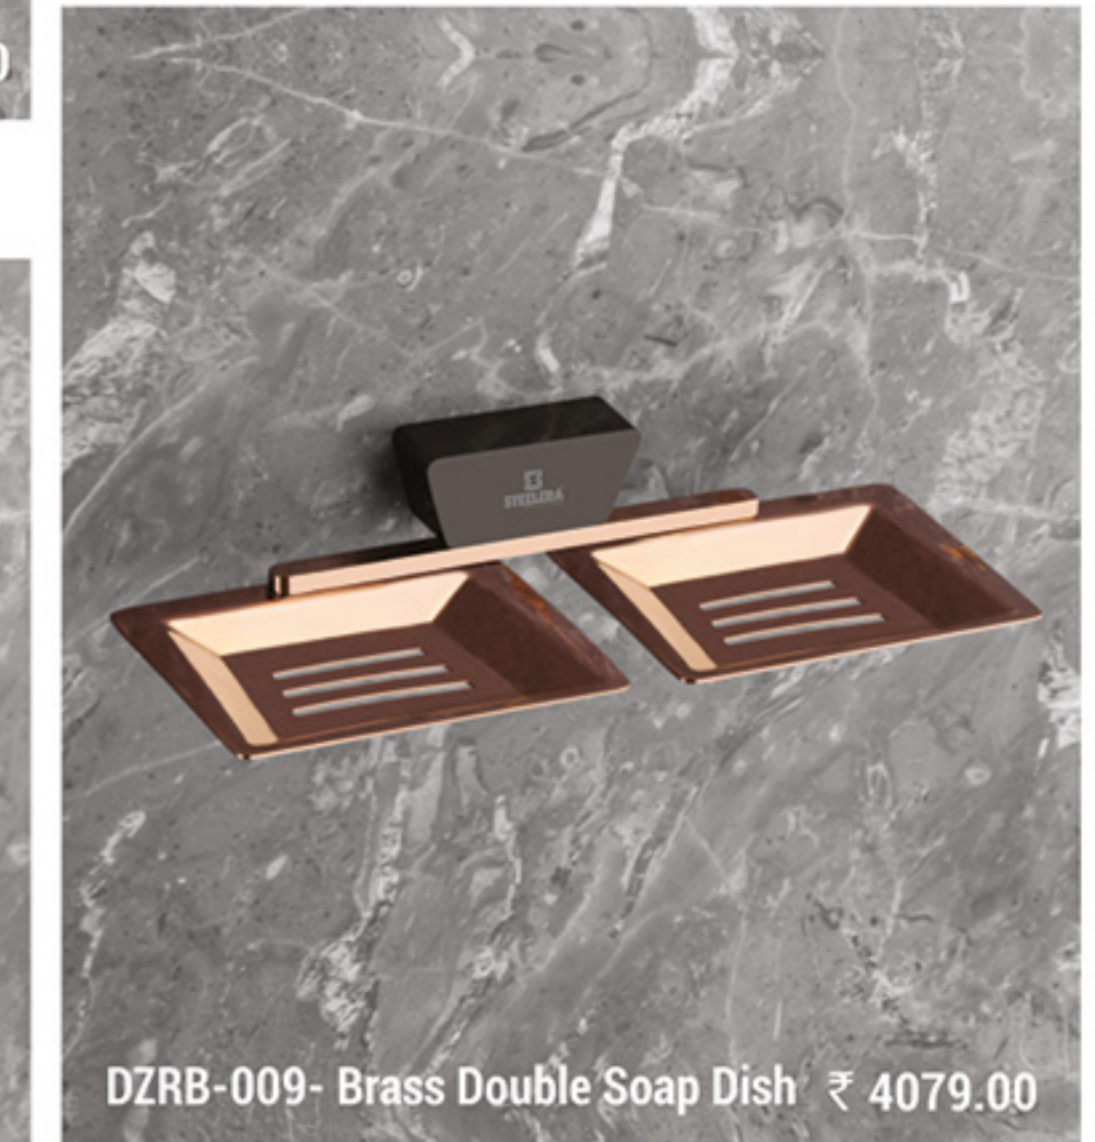

- EXTRA DURABLE
- EASY TO CLEAN
- PVD FINISH
- BEST QUALITY