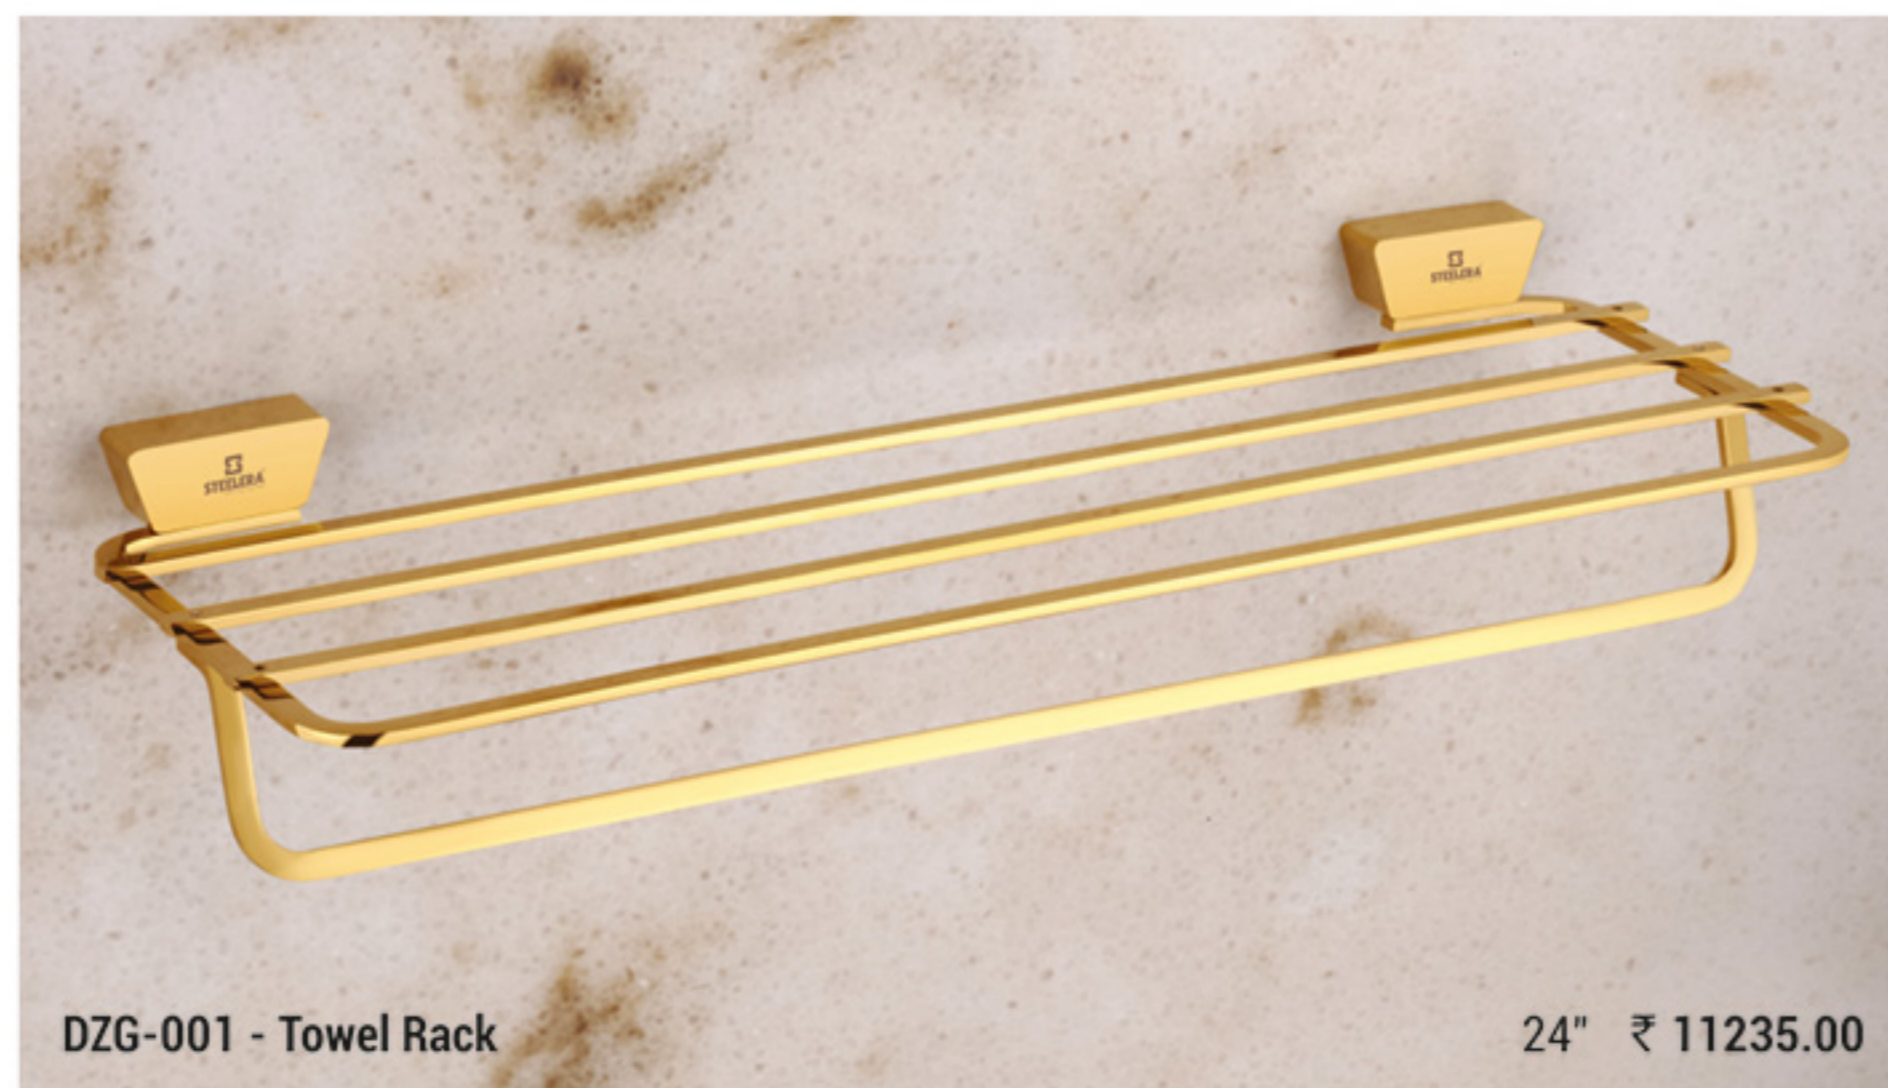

DZG-003 - Napkin Ring ₹ 1935.00

DZG-001 - Towel Rack 24" ₹ 11235.00