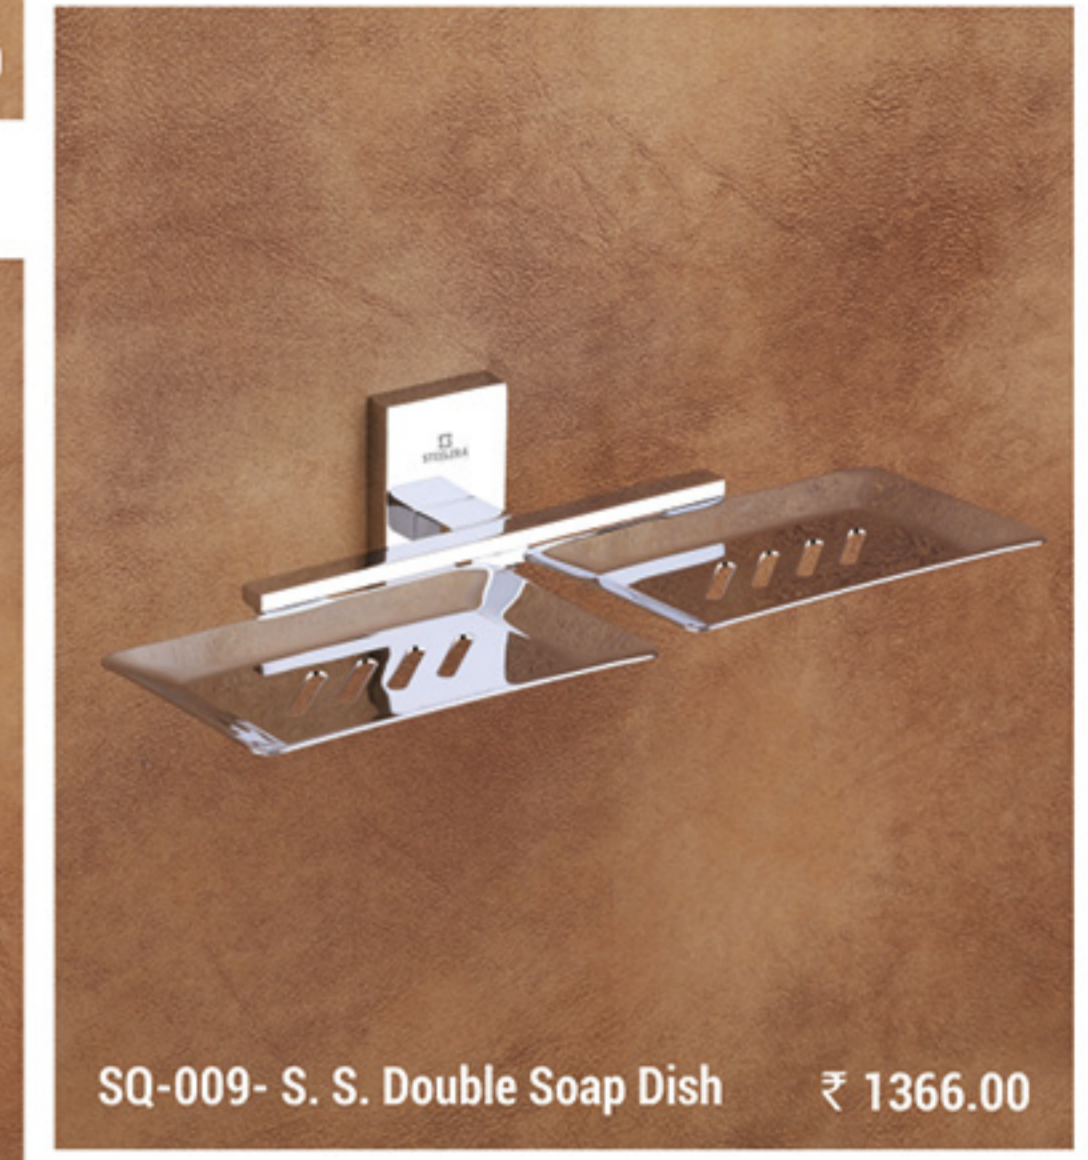

SQB-006 - Glass Tumbler Holder ₹ 1149.00

SQB-007 - Glass Soap Dish ₹ 1149.00

SQB-008 - Liquid Soap Dispenser ₹ 1327.00

SQB-009 - S. S. Double Soap Dish ₹ 1366.00

SQB-010 Soap Dish with Tumbler Holder ₹ 1634.00

SQB-011 Soap Dish with Liquid Soap Dispenser ₹ 1813.00

SQB-013 Tumbler with Liquid Soap Dispenser ₹ 2117.00

SQB-002 - Towel Rod 24" - ₹ 1877.00

SQB-012 - Toilet Paper Holder ₹ 1059.00

SQUARE

Essence for your Dream Space

- EXTRA DURABLE
- EASY TO CLEAN
- CHROME FINISH
- BEST QUALITY

Adorn Your Bath with Glitter

- EXTRA DURABLE
- EASY TO CLEAN
- PVD FINISH
- BEST QUALITY

SHR-003 - Napkin Ring ₹ 1296.00

Towel Rack SHR-001 - 24" ₹ 6415.00 | SHR-021 - 24" - With Hook ₹ 6985.00