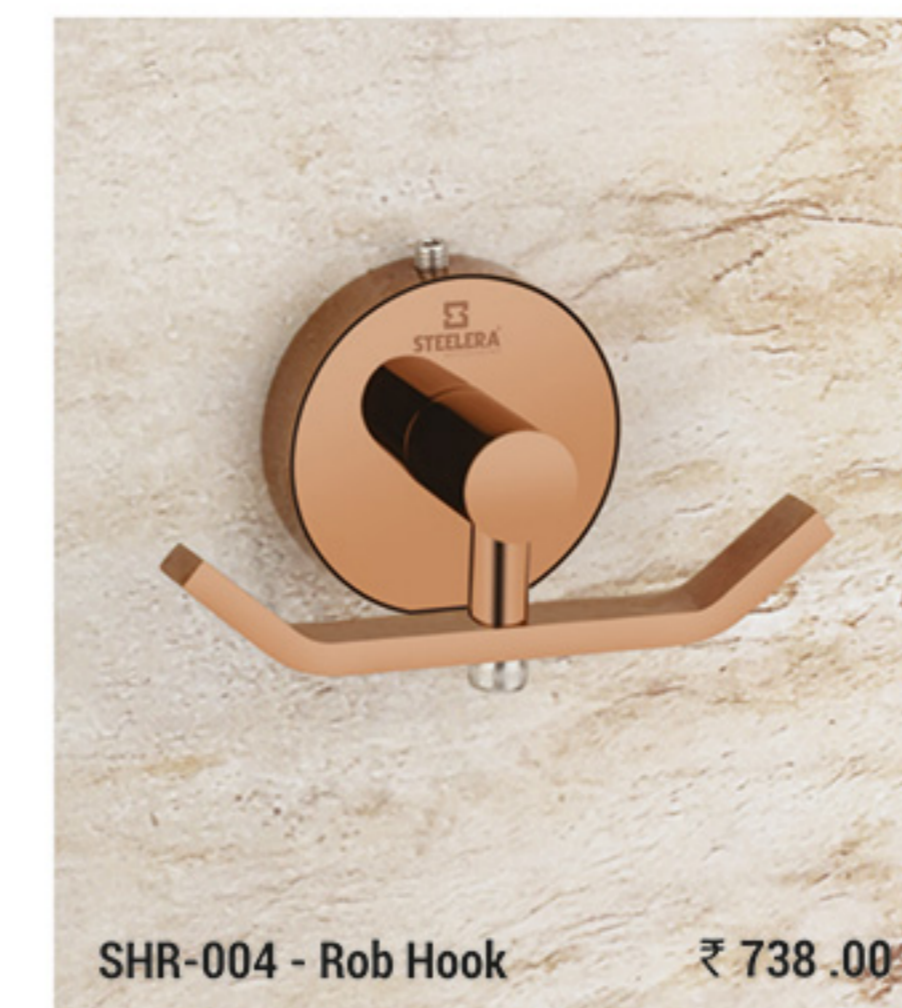

SQB-011 Soap Dish with Liquid Soap Dispenser ₹ 1813.00

SQB-013 Tumbler with Liquid Soap Dispenser ₹ 2117.00

SQB-002 - Towel Rod 24" - ₹ 1877.00

SQB-012 - Toilet Paper Holder ₹ 1059.00

SQUARE

Essence for your Dream Space

- EXTRA DURABLE
- EASY TO CLEAN
- CHROME FINISH
- BEST QUALITY

Adorn Your Bath with Glitter

- EXTRA DURABLE
- EASY TO CLEAN
- PVD FINISH
- BEST QUALITY

SHR-003 - Napkin Ring ₹ 1296.00

Towel Rack SHR-001 - 24" ₹ 6415.00 | SHR-021 - 24" - With Hook ₹ 6985.00

SHR-004 - Rob Hook ₹ 738.00

SHR-005 - S.S. Soap Dish ₹ 1338.00

SHR-006 - S. S. Tumbler Holder ₹ 1672.00

SHR-008 - Liquid Soap Dispenser ₹ 1579.00

SHR-009 - S.S. Double Soap Dish ₹ 2538.00

SHR-010 - S.S. Soap Dish with Tumbler Holder ₹ 2854.00