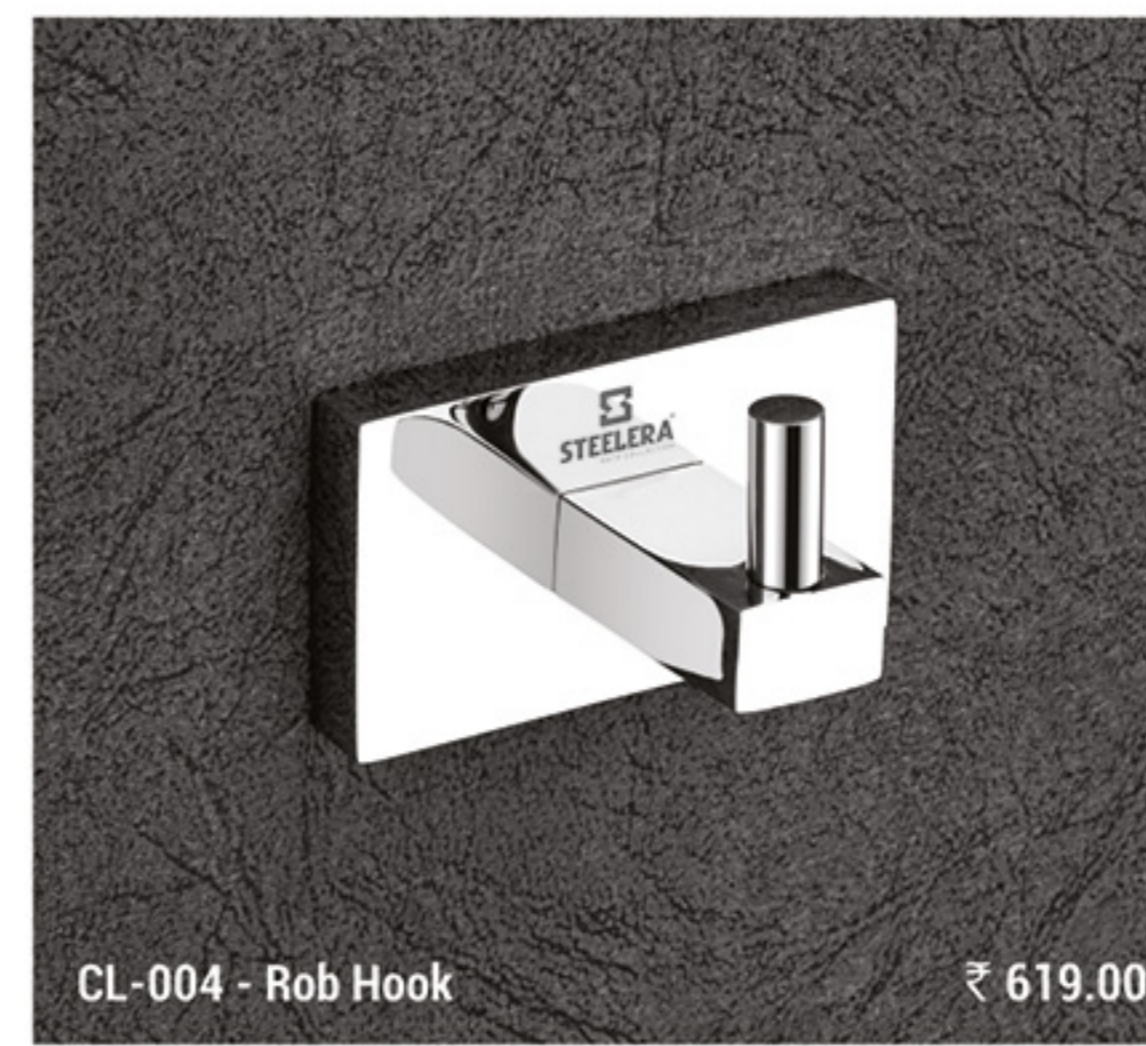

SHBM-002 - Towel Rod 24" - ₹ 1189.00

SHBM-012 - Paper Holder with Lid ₹ 1057.00

SHINE

Smart Simplicity

- EXTRA DURABLE
- EASY TO CLEAN
- CHROME FINISH
- BEST QUALITY

CLASSY

Shapes to Inspire

- EXTRA DURABLE
- EASY TO CLEAN
- CHROME FINISH
- BEST QUALITY