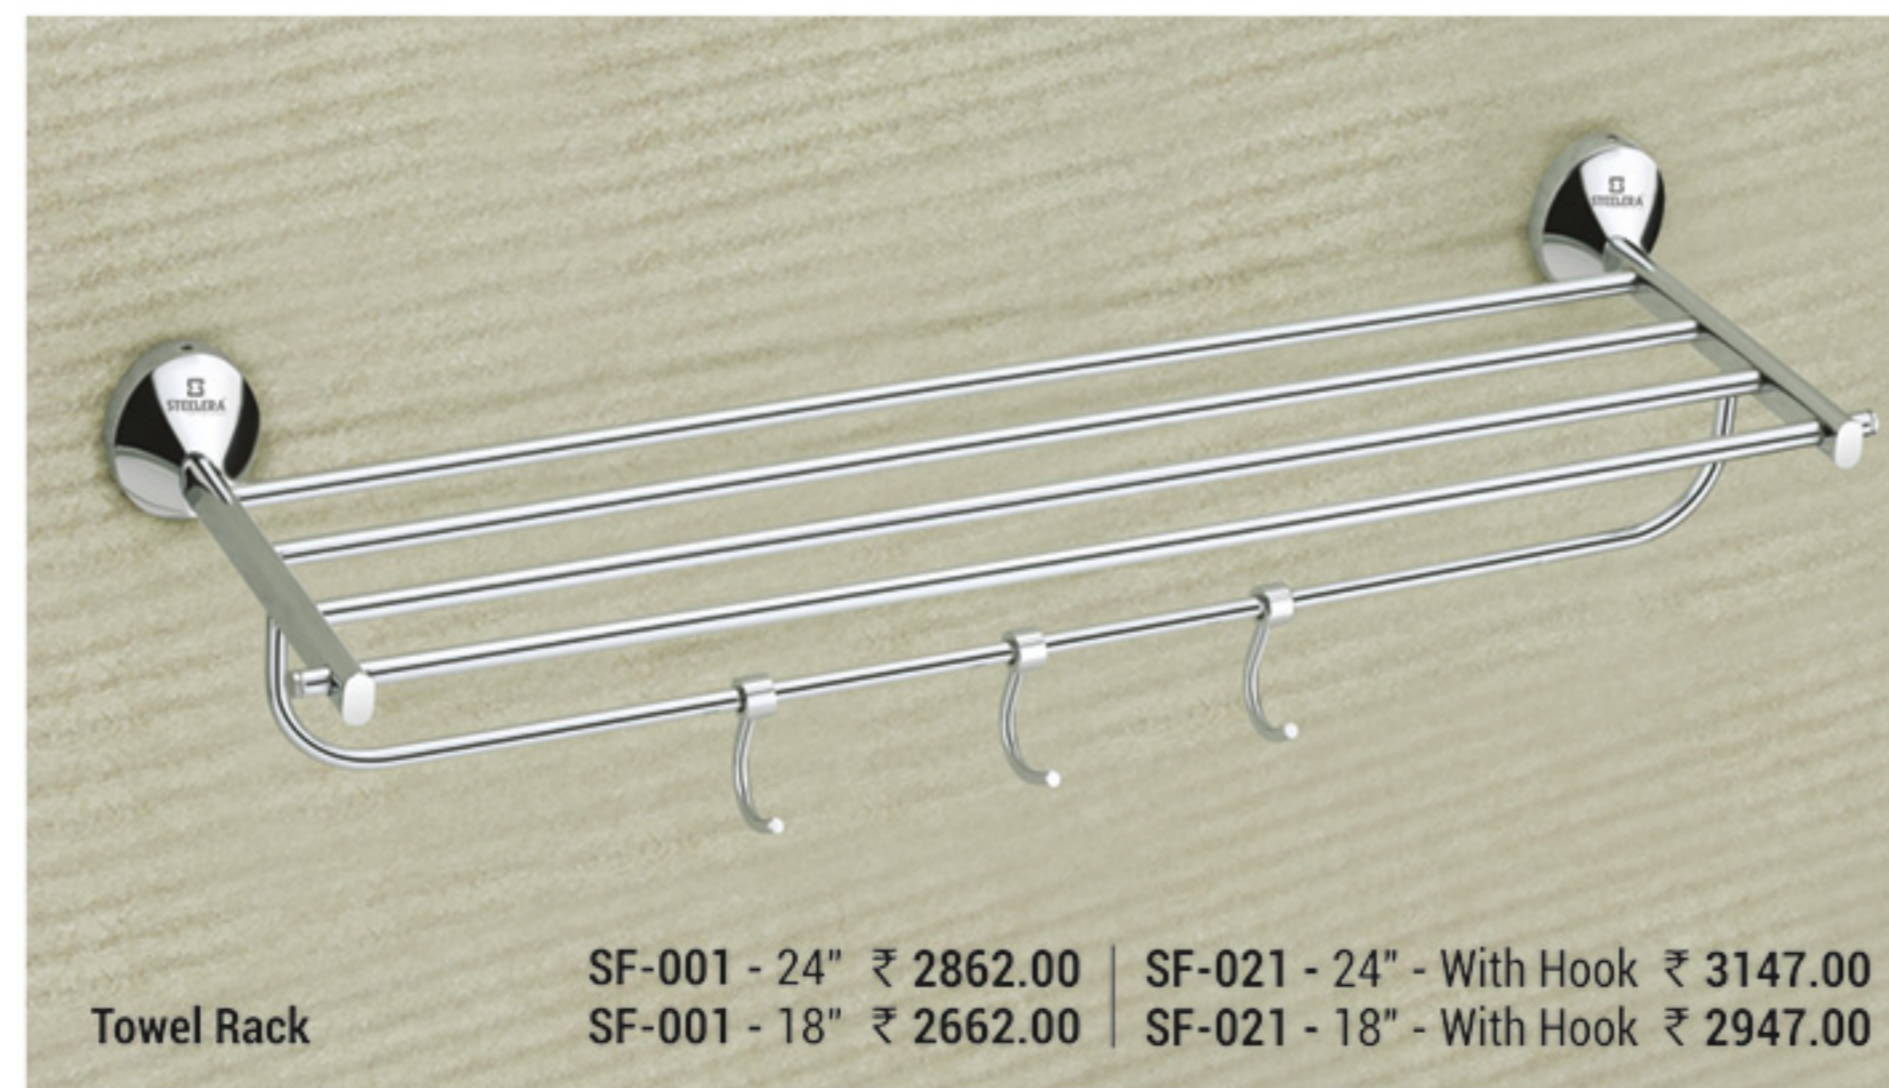

Remarkable Collections

- EXTRA DURABLE
- EASY TO CLEAN
- CHROME FINISH
- BEST QUALITY