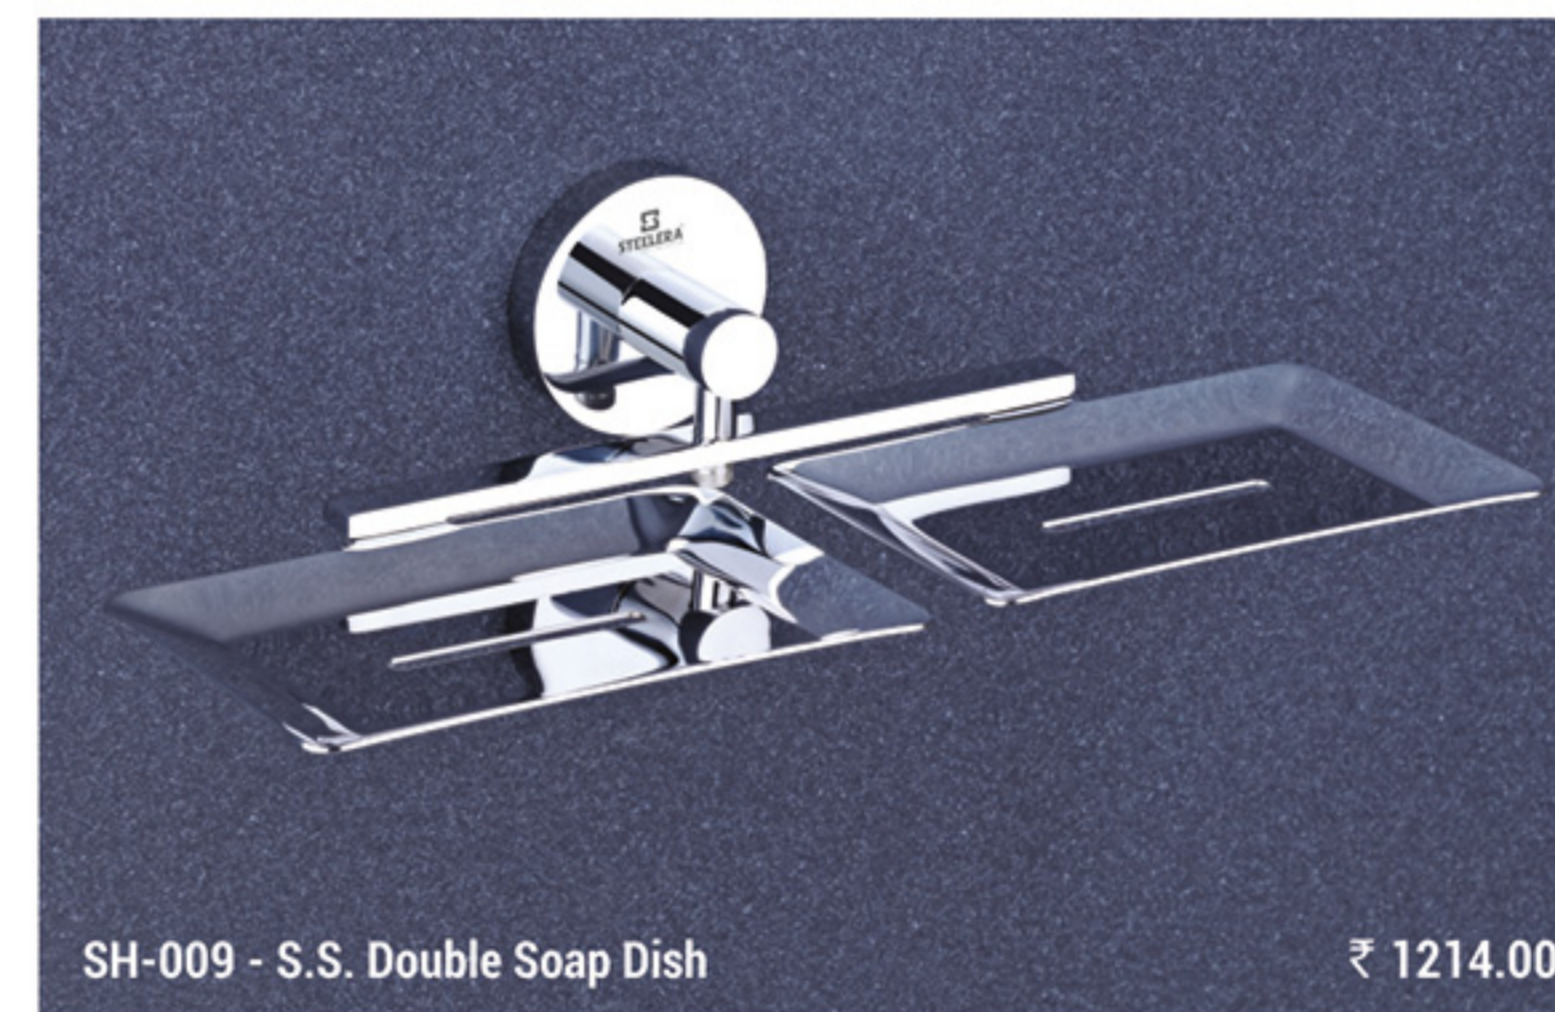

SHBM-002 - Towel Rod 24" - ₹ 1189.00

SHBM-012 - Paper Holder with Lid ₹ 1057.00

SHINE

Smart Simplicity

- EXTRA DURABLE
- EASY TO CLEAN
- CHROME FINISH
- BEST QUALITY

CLASSY

Shapes to Inspire

- EXTRA DURABLE
- EASY TO CLEAN
- CHROME FINISH
- BEST QUALITY