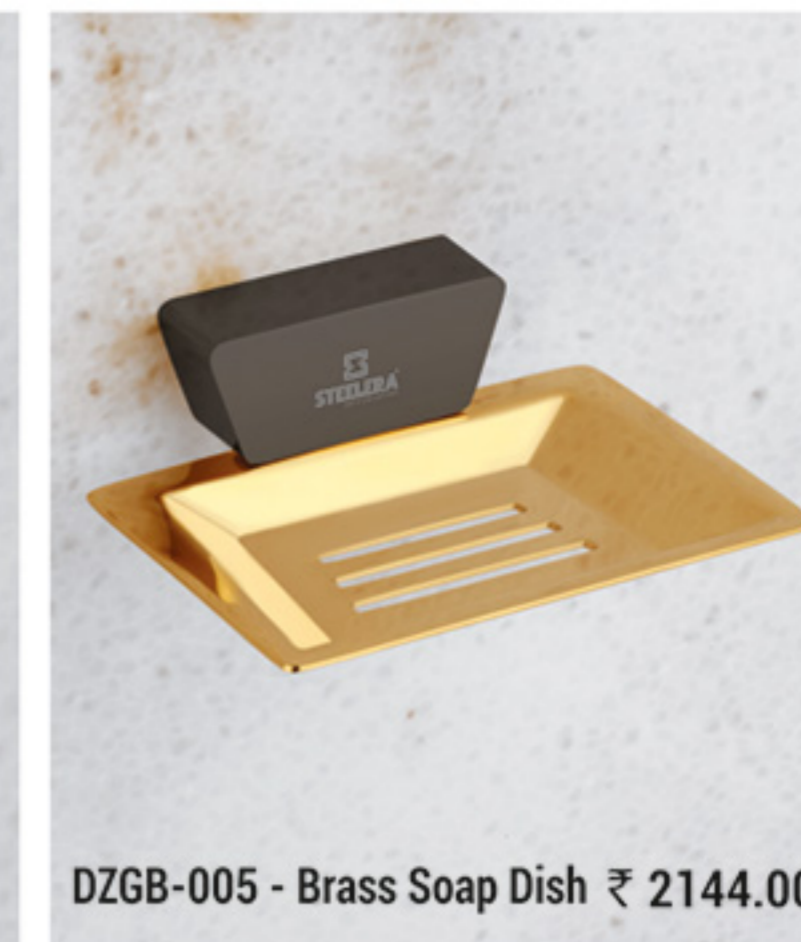

— WWW.STEELERAINDIA.COM —

A **Passion for**
Perfection

Blossom into
a New Look!

TABLE OF

Contents

Range of Fully Brass

- 06 DAZZLE - Two Tone (Rose Gold / Black - PVD)
- 08 DAZZLE - Two Tone (Gold / Black - PVD)
- 10 DAZZLE - Rose Gold (PVD)
- 12 DAZZLE - Gold (PVD)
- 14 DAZZLE - Black (PVD)
- 16 DAZZLE
- 18 ERICA - Two Tone (Rose Gold / Black - PVD)
- 20 ERICA - Two Tone (Gold / Black - PVD)
- 22 ERICA - Rose Gold (PVD)
- 24 ERICA - Gold (PVD)
- 26 ERICA - Black (PVD)
- 28 ERICA
- 30 ASTER - Two Tone (Rose Gold / Black - PVD)
- 32 ASTER - Two Tone (Gold / Black - PVD)
- 34 ASTER - Rose Gold (PVD)
- 36 ASTER - Gold (PVD)
- 38 ASTER - Black (PVD)
- 40 ASTER
- 42 SCARLET - Rose Gold (PVD)
- 44 SCARLET - Gold (PVD)
- 46 SCARLET - Black (PVD)
- 48 SCARLET
- 50 ELLIS
- 52 LICHEN
- 54 GLORY
- 56 CORNER, SHELF & HOOK PLATE

DAZZLE - TWO TONE (Rose Gold / Black - PVD)

- EXTRA DURABLE
- EASY TO CLEAN
- PVD FINISH
- BEST QUALITY

DAZZLE - TWO TONE (Gold / Black - PVD)

Making Living Better

- EXTRA DURABLE
- EASY TO CLEAN
- PVD FINISH
- BEST QUALITY

DAZZLE - Rose Gold (PVD)

Bring the Richness of Bath

- EXTRA DURABLE
- EASY TO CLEAN
- PVD FINISH
- BEST QUALITY

DAZZLE - Gold (PVD)

Imagining is Key to more Creative

- EXTRA DURABLE
- EASY TO CLEAN
- PVD FINISH
- BEST QUALITY