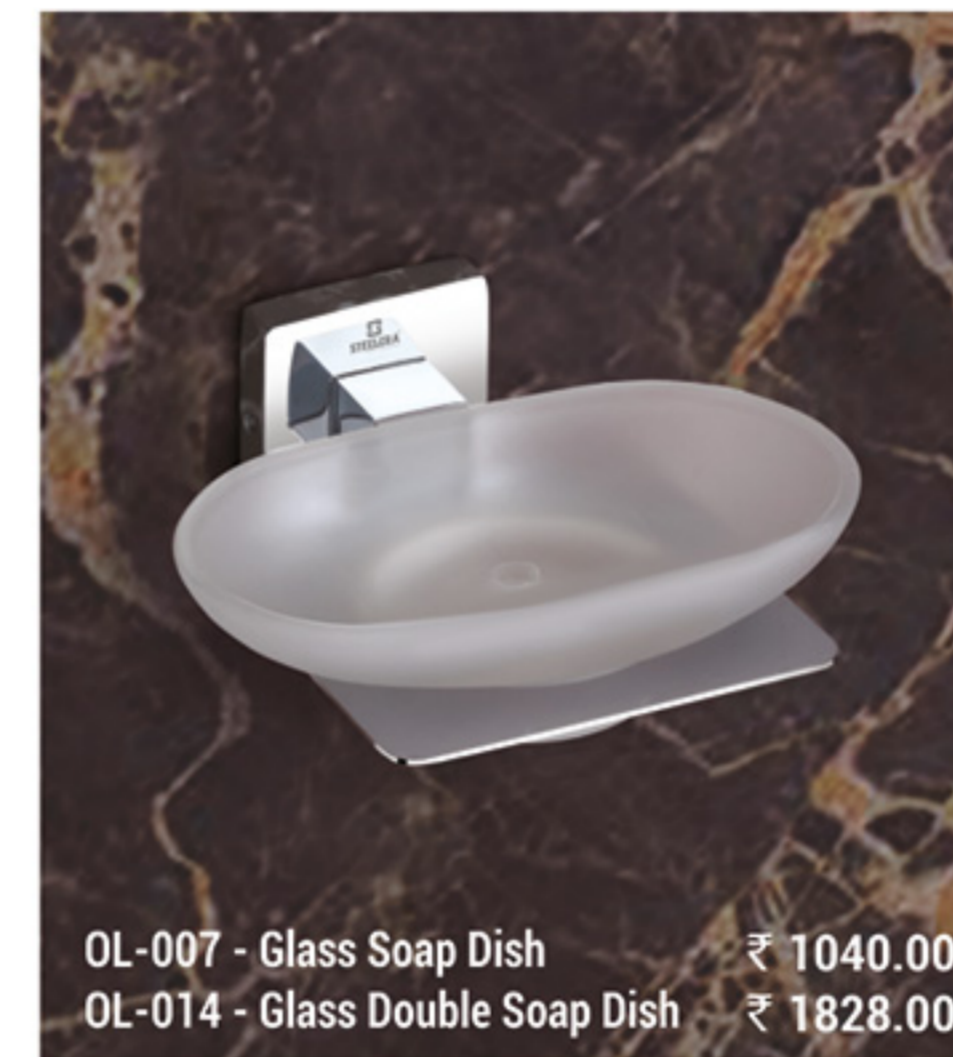

SHBM-002 - Towel Rod 24" - ₹ 1189.00

SHBM-012 - Paper Holder with Lid ₹ 1057.00

SHINE

Smart Simplicity

- EXTRA DURABLE
- EASY TO CLEAN
- CHROME FINISH
- BEST QUALITY

CLASSY

Shapes to Inspire

- EXTRA DURABLE
- EASY TO CLEAN
- CHROME FINISH
- BEST QUALITY

SAFFRON

Remarkable Collections

- EXTRA DURABLE
- EASY TO CLEAN
- CHROME FINISH
- BEST QUALITY

OLIVE

Always Choose Smart

- EXTRA DURABLE
- EASY TO CLEAN
- CHROME FINISH
- BEST QUALITY

OPERA

Luxury & Stylish