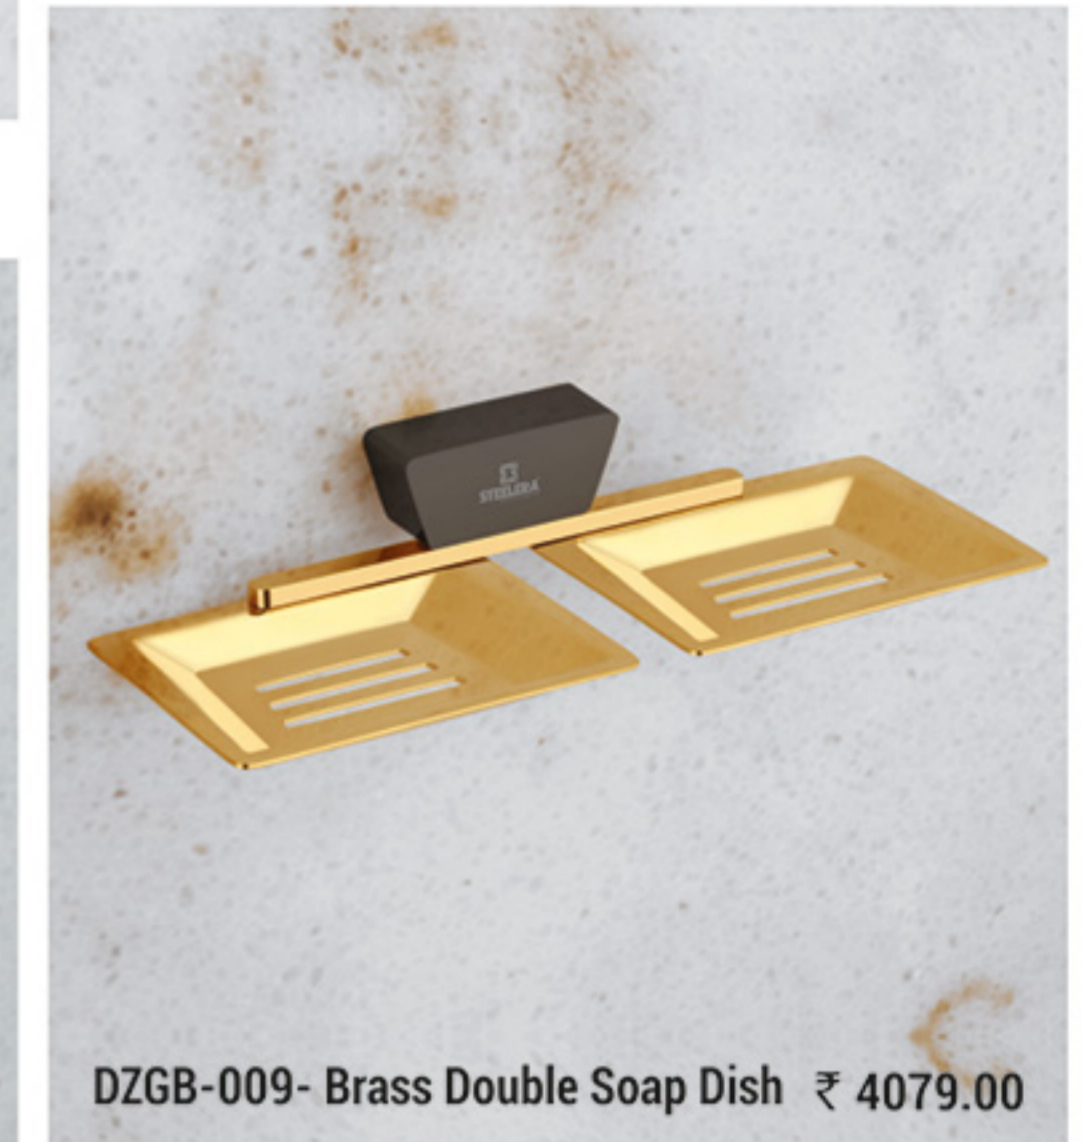

DAZZLE - TWO TONE (Rose Gold / Black - PVD)

- EXTRA DURABLE
- EASY TO CLEAN
- PVD FINISH
- BEST QUALITY

DAZZLE - TWO TONE (Gold / Black - PVD)

Making Living Better

- EXTRA DURABLE
- EASY TO CLEAN
- PVD FINISH
- BEST QUALITY

DAZZLE - Rose Gold (PVD)

Bring the Richness of Bath

- EXTRA DURABLE
- EASY TO CLEAN
- PVD FINISH
- BEST QUALITY

DAZZLE - Gold (PVD)

Imagining is Key to more Creative

- EXTRA DURABLE
- EASY TO CLEAN
- PVD FINISH
- BEST QUALITY

DZG-002 - Towel Rod 24" - ₹ 3810.00

DZG-012 - Toilet Paper Holder ₹ 3709.00

Big Dream & Expensive Taste

- EXTRA DURABLE
- EASY TO CLEAN
- PVD FINISH
- BEST QUALITY

DAZZLE

Become one with Supreme Elegance

- EXTRA DURABLE
- EASY TO CLEAN
- CHROME FINISH
- BEST QUALITY