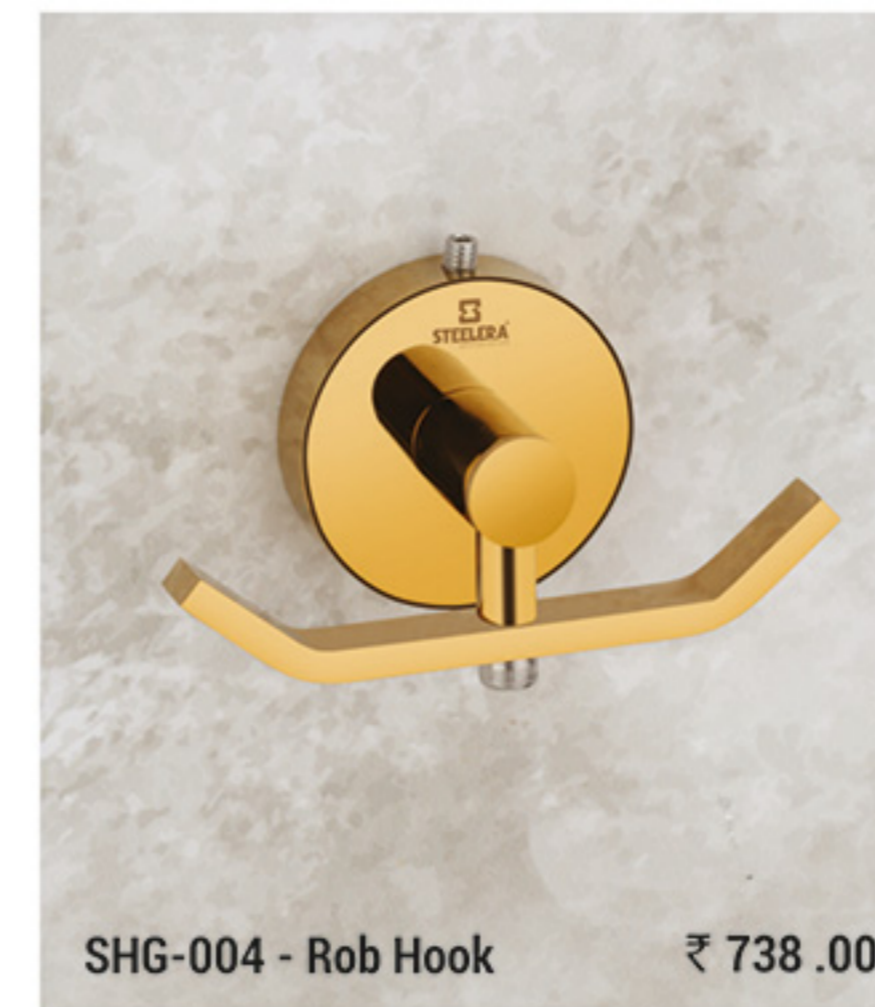

SHR-004 - Rob Hook ₹ 738.00

SHR-005 - S.S. Soap Dish ₹ 1338.00

SHR-006 - S. S. Tumbler Holder ₹ 1672.00

SHR-008 - Liquid Soap Dispenser ₹ 1579.00

SHR-009 - S.S. Double Soap Dish ₹ 2538.00

SHR-010 - S.S. Soap Dish with Tumbler Holder ₹ 2854.00

SHR-011 - Soap Dish with Liquid Soap Dispenser ₹ 2761.00
SHR-013 - Tumbler with Liquid Soap Dispenser ₹ 3114.00

SHR-002 - Towel Rod 24" - ₹ 2125.00

SHR-012 Toilet Paper Holder ₹ 2253.00

MATERIAL
STAINLESS STEEL
304
USED

- EXTRA DURABLE
- EASY TO CLEAN
- PVD FINISH
- BEST QUALITY

SHG-003 - Napkin Ring ₹ 1296.00

Towel Rack SHG-001 - 24" ₹ 6415.00 | SHG-021 - 24" - With Hook ₹ 6985.00

SHG-004 - Rob Hook ₹ 738.00

SHG-005 - S.S. Soap Dish ₹ 1338.00