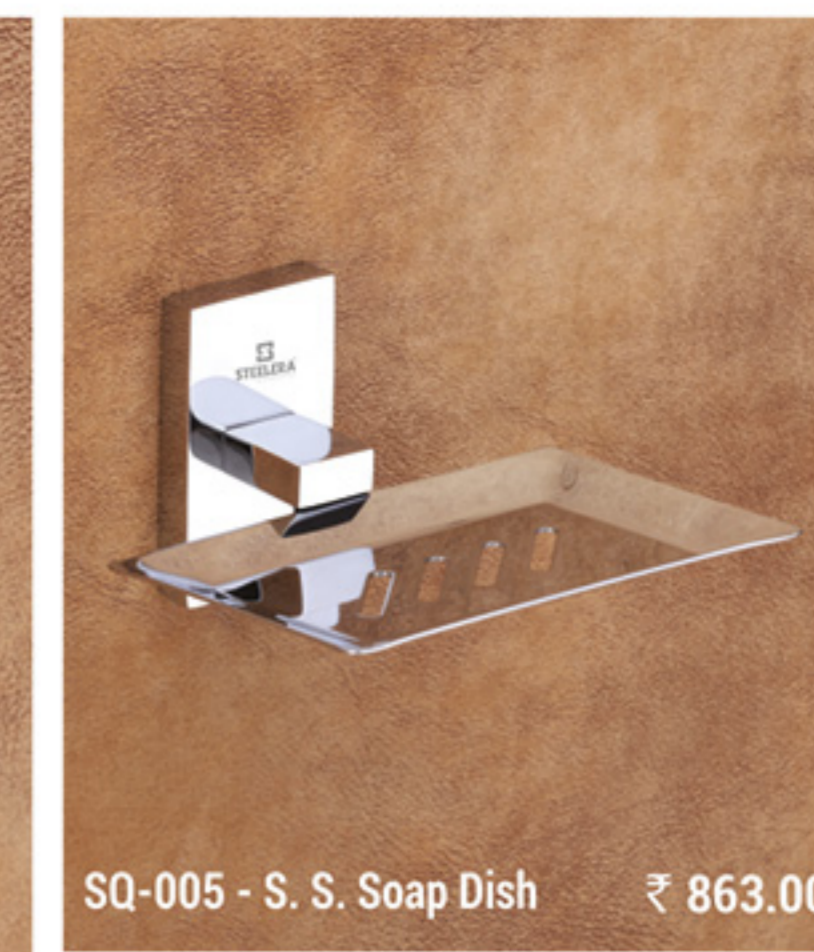

SQB-006 - Glass Tumbler Holder ₹ 1149.00

SQB-007 - Glass Soap Dish ₹ 1149.00

SQB-008 - Liquid Soap Dispenser ₹ 1327.00

SQB-009 - S. S. Double Soap Dish ₹ 1366.00

SQB-010 Soap Dish with Tumbler Holder ₹ 1634.00

SQB-011 Soap Dish with Liquid Soap Dispenser ₹ 1813.00

SQB-013 Tumbler with Liquid Soap Dispenser ₹ 2117.00

SQB-002 - Towel Rod 24" - ₹ 1877.00

SQB-012 - Toilet Paper Holder ₹ 1059.00

SQUARE

Essence for your Dream Space

- EXTRA DURABLE
- EASY TO CLEAN
- CHROME FINISH
- BEST QUALITY

Adorn Your Bath with Glitter

- EXTRA DURABLE
- EASY TO CLEAN
- PVD FINISH
- BEST QUALITY

SHR-003 - Napkin Ring ₹ 1296.00

Towel Rack SHR-001 - 24" ₹ 6415.00 | SHR-021 - 24" - With Hook ₹ 6985.00