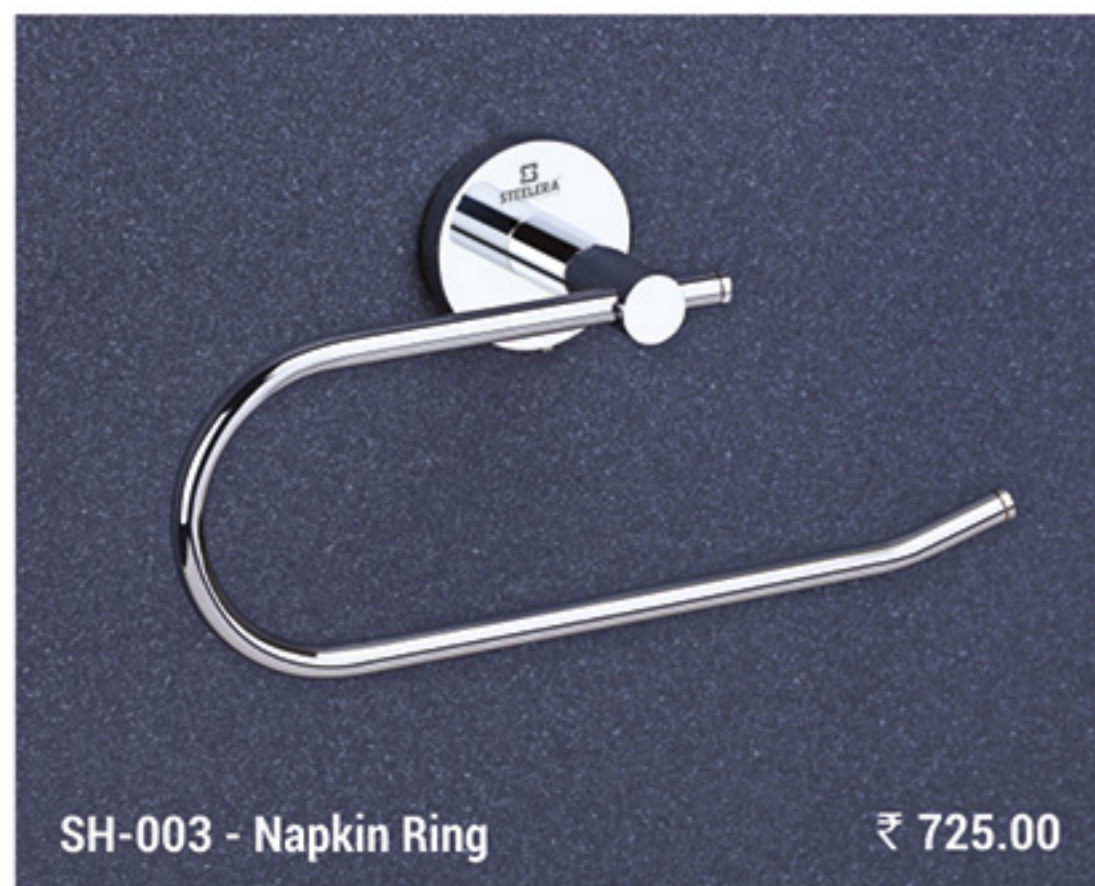

SHBM-006 - S. S. Tumbler Holder ₹ 882.00

SHBM-008 - Liquid Soap Dispenser ₹ 1046.00

SHBM-009 - S.S. Double Soap Dish ₹ 1214.00

SHBM-010 - Soap Dish with Tumbler Holder ₹ 1376.00
SHBM-011 - Soap Dish with Liquid Soap Dispenser ₹ 1543.00
SHBM-013 - Tumbler Holder with Liquid Soap Dispenser ₹ 1742.00

SHBM-002 - Towel Rod 24" - ₹ 1189.00

SHBM-012 - Paper Holder with Lid ₹ 1057.00

SHINE

Smart Simplicity

- EXTRA DURABLE
- EASY TO CLEAN
- CHROME FINISH
- BEST QUALITY

CLASSY

Shapes to Inspire

- EXTRA DURABLE
- EASY TO CLEAN
- CHROME FINISH
- BEST QUALITY