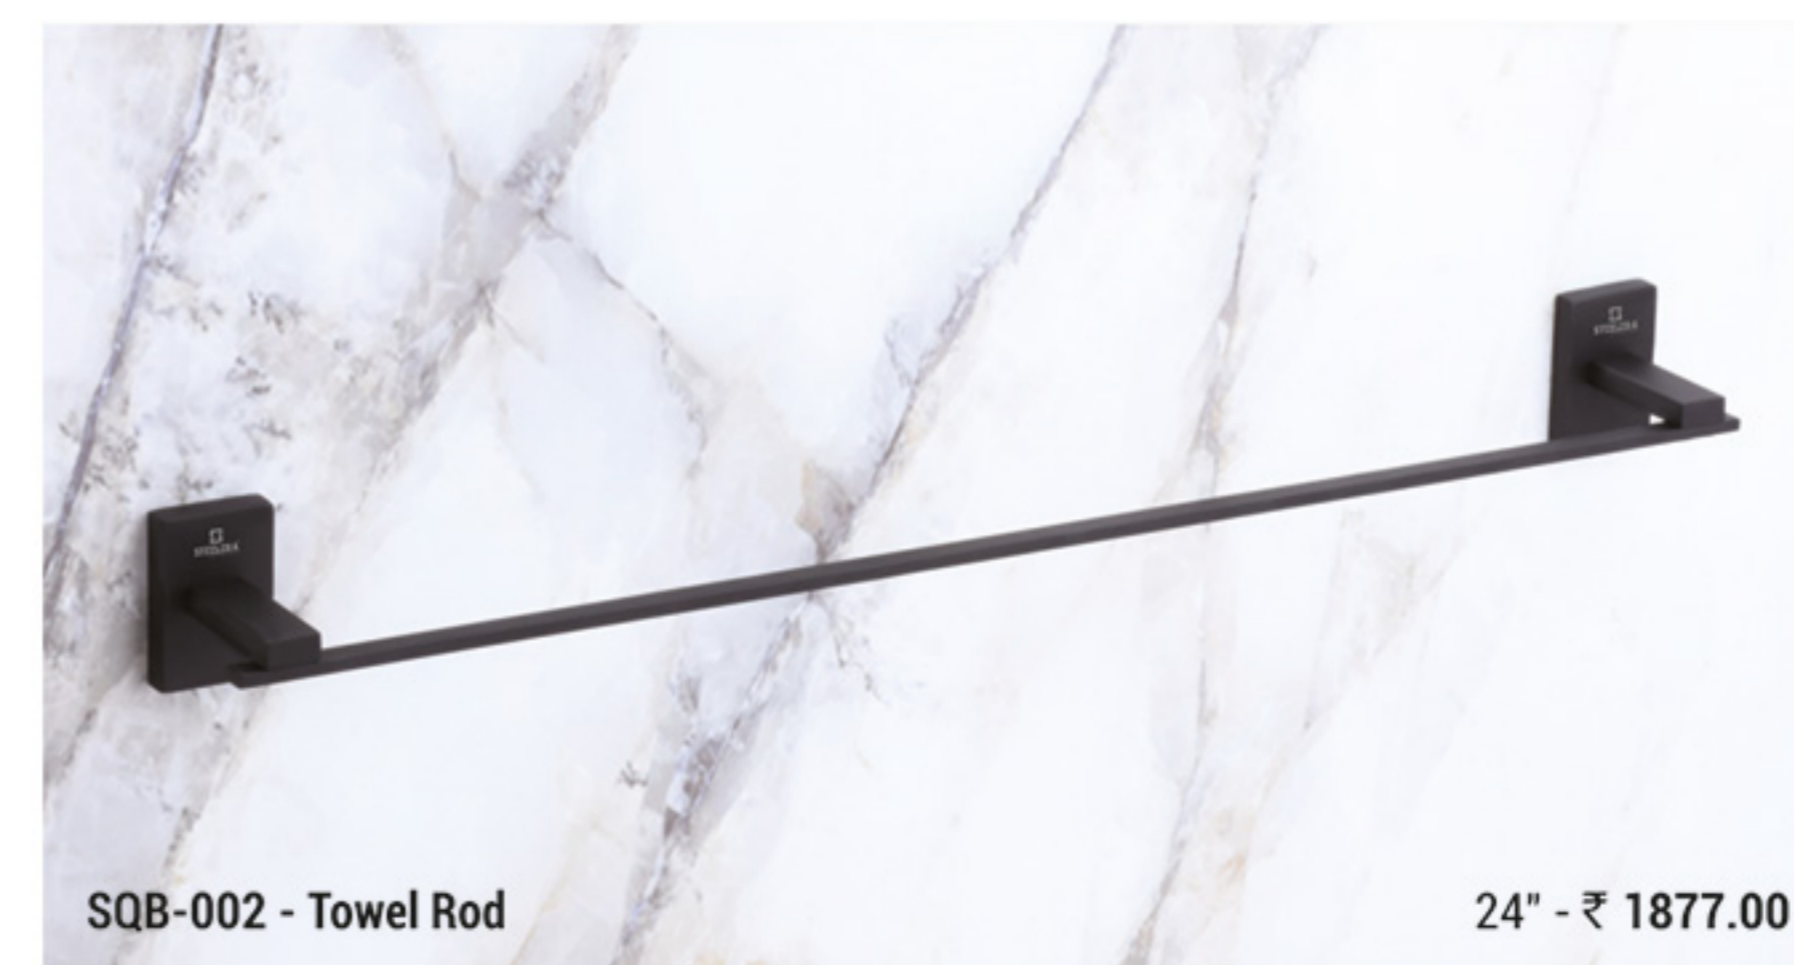

SQB-010 Soap Dish with Tumbler Holder ₹ 1634.00

SQB-012 - Toilet Paper Holder ₹ 1059.00

SQB-002 - Towel Rod 24" - ₹ 1877.00