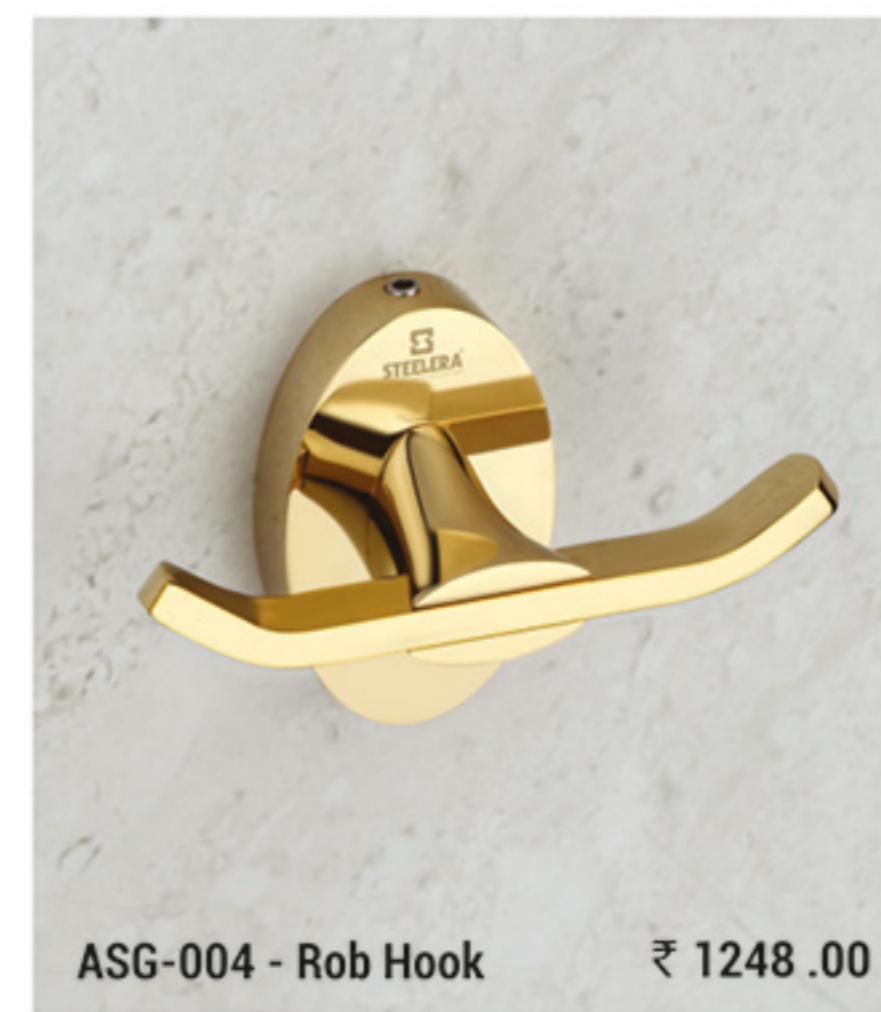

Think Beyond Luxury

- EXTRA DURABLE
- EASY TO CLEAN
- PVD FINISH
- BEST QUALITY