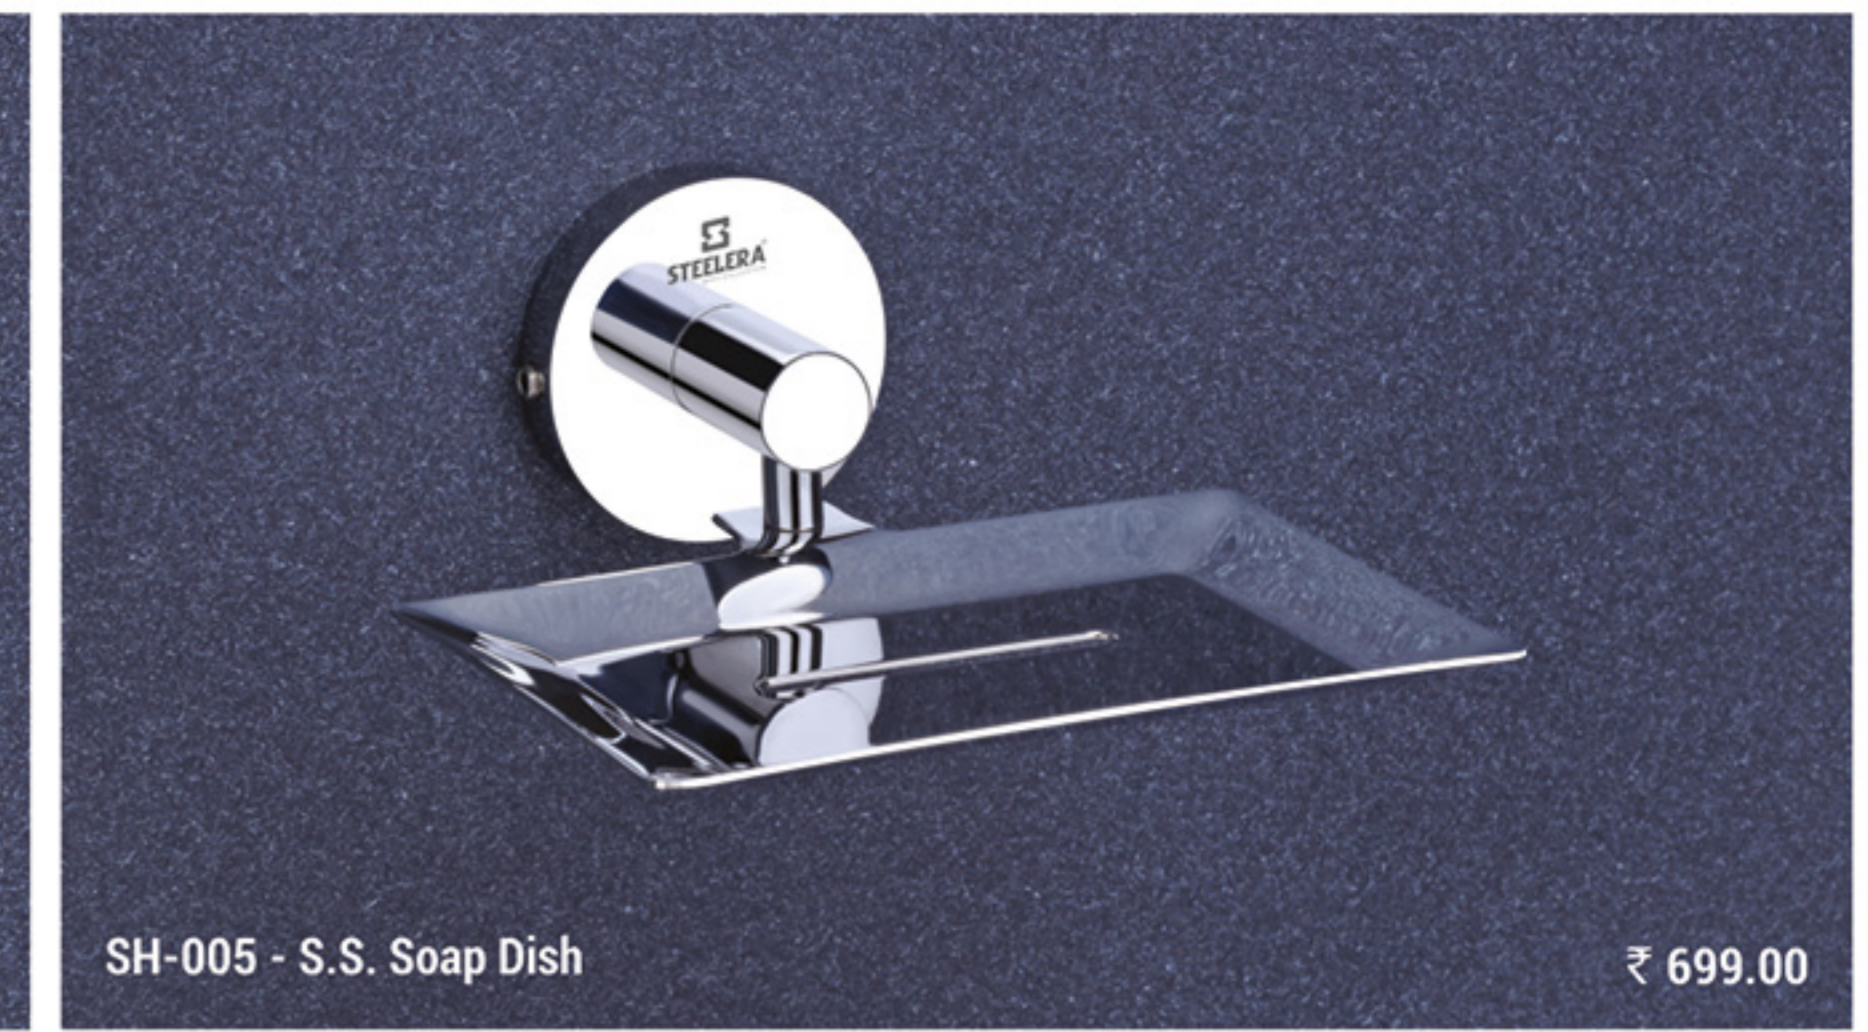

SHBM-002 - Towel Rod 24" - ₹ 1189.00

SHBM-012 - Paper Holder with Lid ₹ 1057.00

SHINE

Smart Simplicity

- EXTRA DURABLE
- EASY TO CLEAN
- CHROME FINISH
- BEST QUALITY

CLASSY

Shapes to Inspire

- EXTRA DURABLE
- EASY TO CLEAN
- CHROME FINISH
- BEST QUALITY