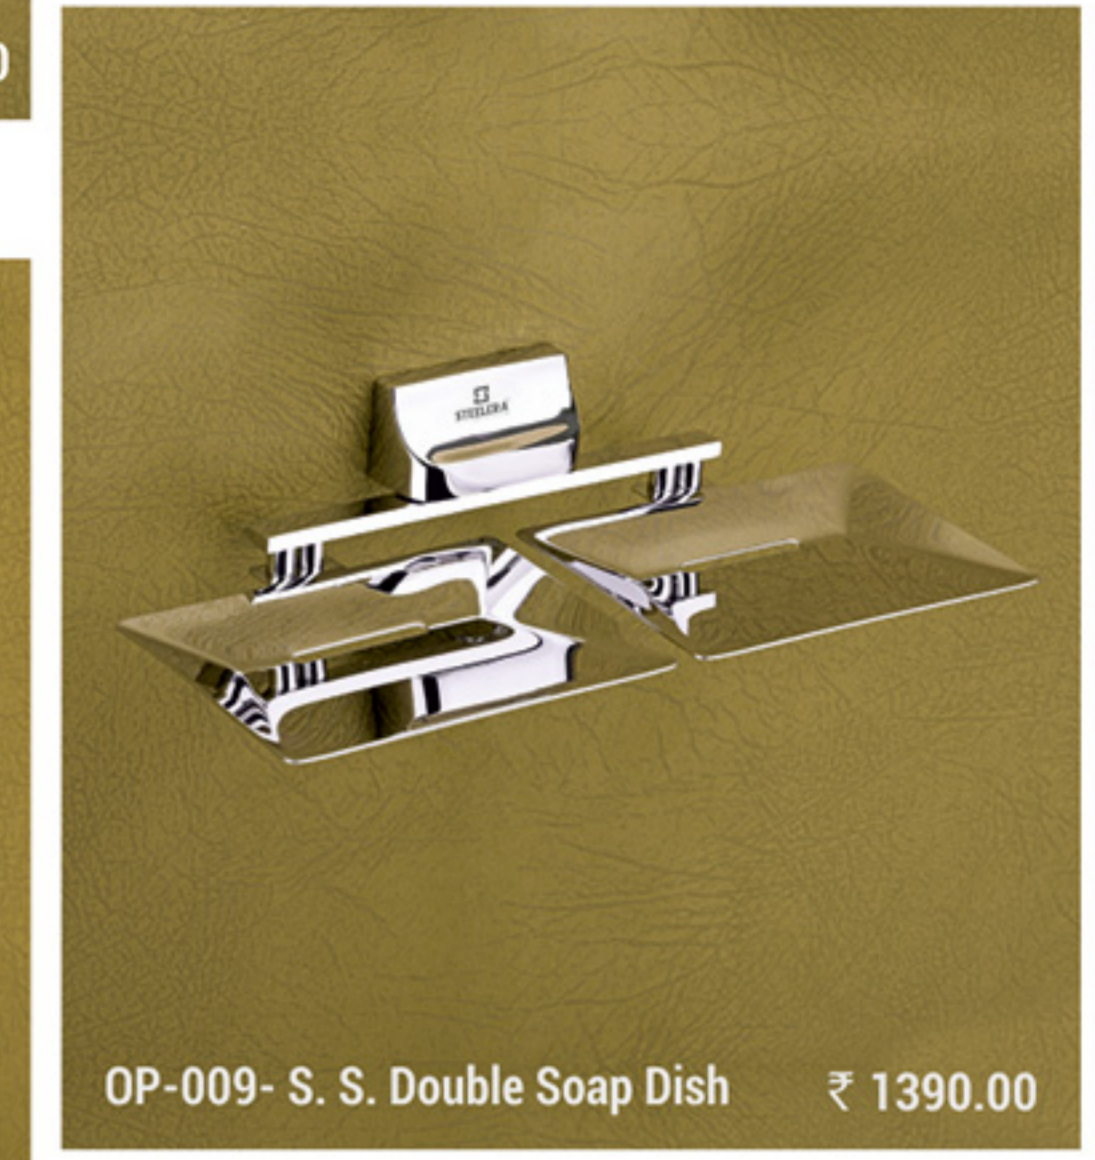

SHBM-002 - Towel Rod 24" - ₹ 1189.00

SHBM-012 - Paper Holder with Lid ₹ 1057.00

SHINE

Smart Simplicity

- EXTRA DURABLE
- EASY TO CLEAN
- CHROME FINISH
- BEST QUALITY

CLASSY

Shapes to Inspire

- EXTRA DURABLE
- EASY TO CLEAN
- CHROME FINISH
- BEST QUALITY

SAFFRON

Remarkable Collections

- EXTRA DURABLE
- EASY TO CLEAN
- CHROME FINISH
- BEST QUALITY

OLIVE

Always Choose Smart

- EXTRA DURABLE
- EASY TO CLEAN
- CHROME FINISH
- BEST QUALITY

OPERA

Luxury & Stylish

- EXTRA DURABLE
- EASY TO CLEAN
- CHROME FINISH
- BEST QUALITY

ROYAL

Remarkable Collections

- EXTRA DURABLE
- EASY TO CLEAN
- CHROME FINISH
- BEST QUALITY

BLOOM

Inspired In Nature

- EXTRA DURABLE
- EASY TO CLEAN
- CHROME FINISH
- BEST QUALITY