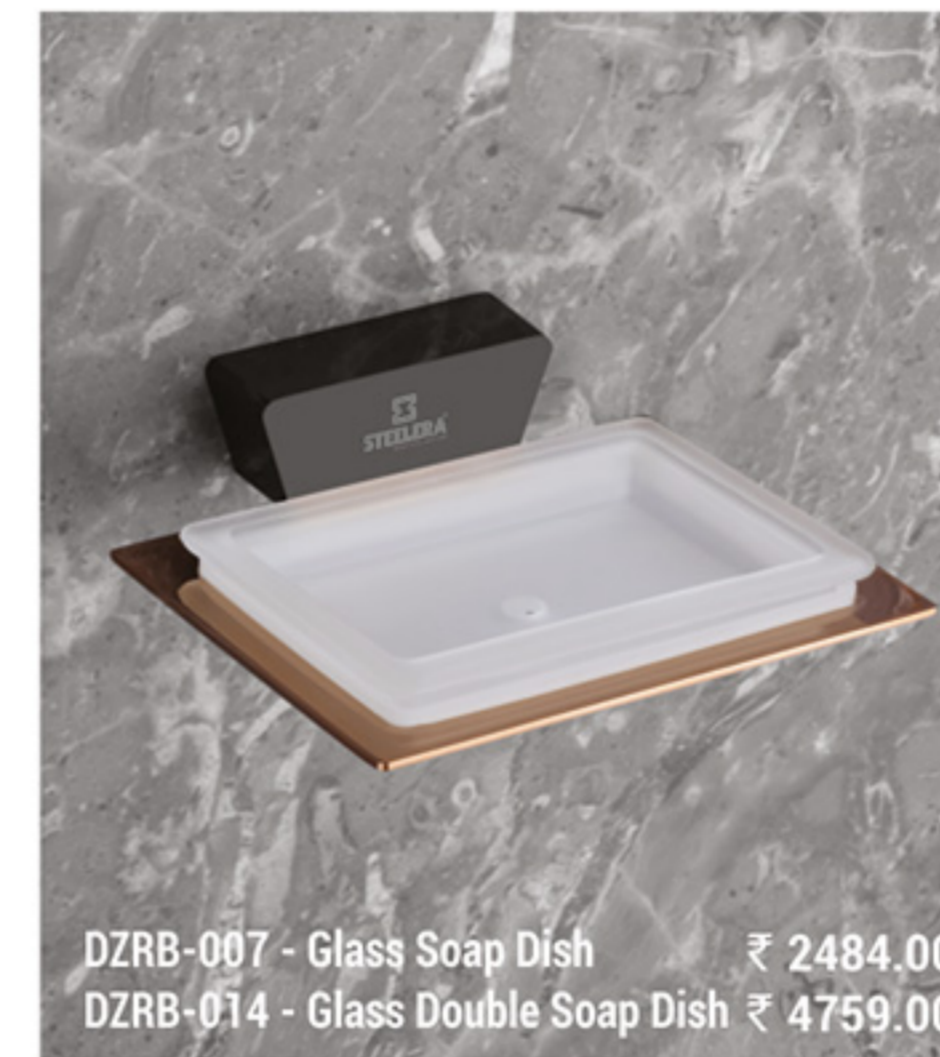

- EXTRA DURABLE
- EASY TO CLEAN
- PVD FINISH
- BEST QUALITY