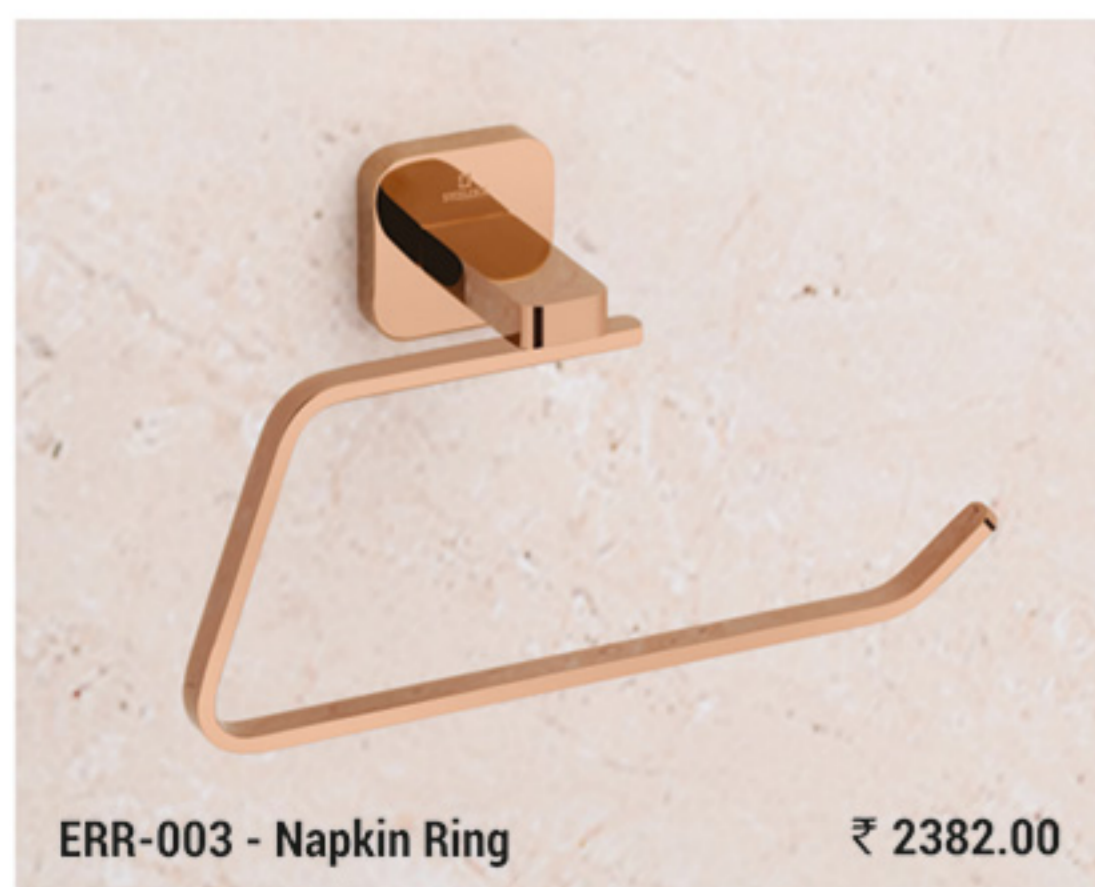

- EXTRA DURABLE
- EASY TO CLEAN
- PVD FINISH
- BEST QUALITY