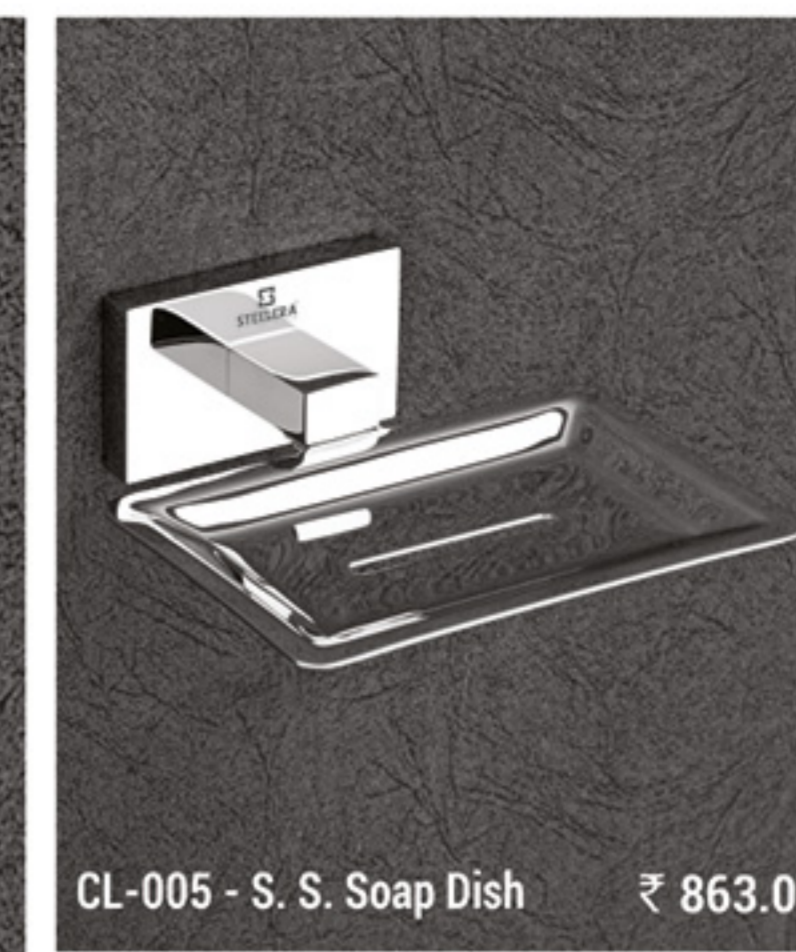

SHBM-006 - S. S. Tumbler Holder ₹ 882.00

SHBM-008 - Liquid Soap Dispenser ₹ 1046.00

SHBM-009 - S.S. Double Soap Dish ₹ 1214.00

SHBM-010 - Soap Dish with Tumbler Holder ₹ 1376.00
SHBM-011 - Soap Dish with Liquid Soap Dispenser ₹ 1543.00
SHBM-013 - Tumbler Holder with Liquid Soap Dispenser ₹ 1742.00

SHBM-002 - Towel Rod 24" - ₹ 1189.00

SHBM-012 - Paper Holder with Lid ₹ 1057.00

SHINE

Smart Simplicity

- EXTRA DURABLE
- EASY TO CLEAN
- CHROME FINISH
- BEST QUALITY

CLASSY

Shapes to Inspire

- EXTRA DURABLE
- EASY TO CLEAN
- CHROME FINISH
- BEST QUALITY