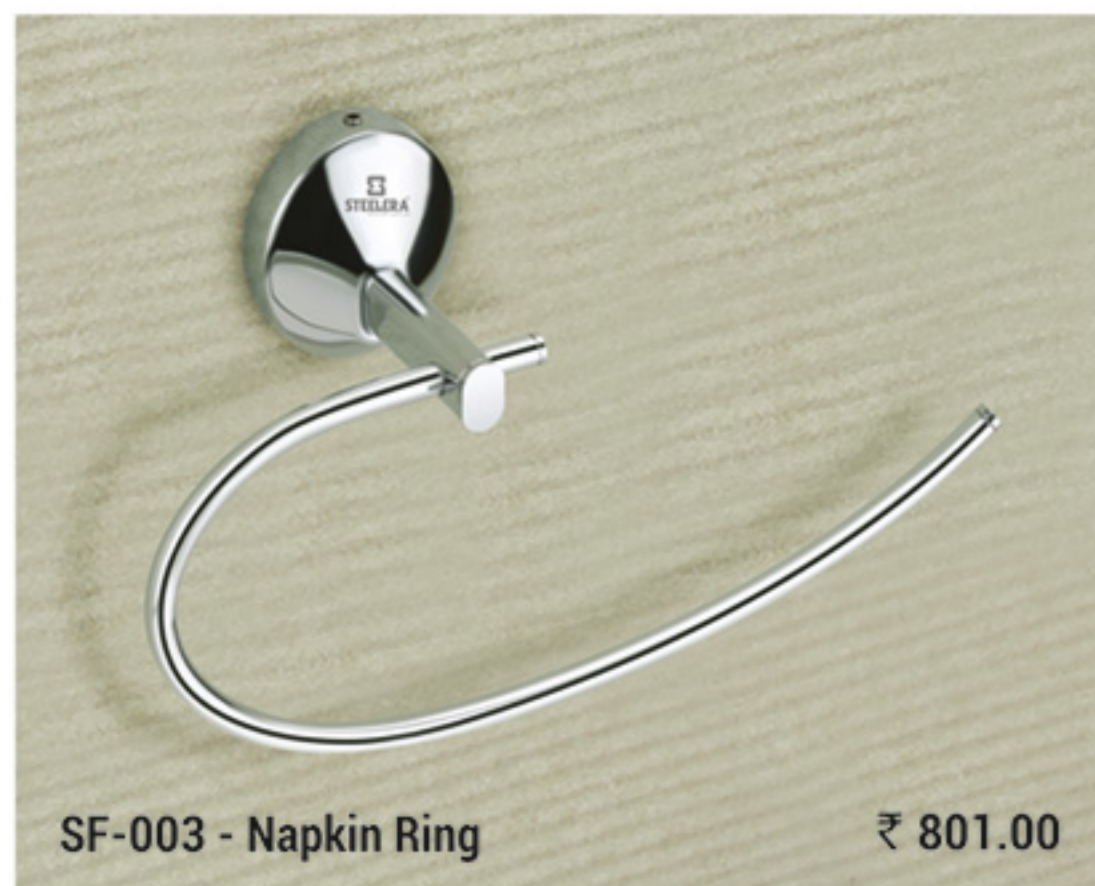

Remarkable Collections

- EXTRA DURABLE
- EASY TO CLEAN
- CHROME FINISH
- BEST QUALITY