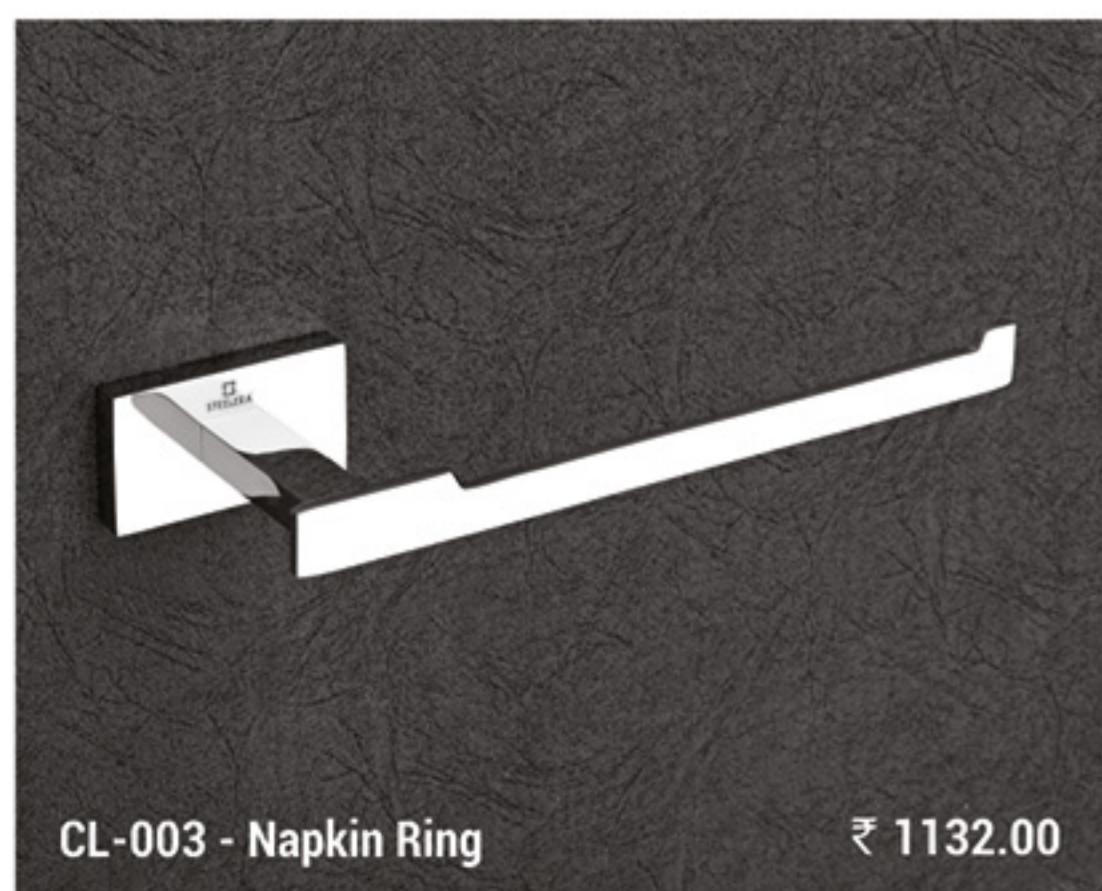

SHBM-002 - Towel Rod 24" - ₹ 1189.00

SHBM-012 - Paper Holder with Lid ₹ 1057.00

SHINE

Smart Simplicity

- EXTRA DURABLE
- EASY TO CLEAN
- CHROME FINISH
- BEST QUALITY

CLASSY

Shapes to Inspire

- EXTRA DURABLE
- EASY TO CLEAN
- CHROME FINISH
- BEST QUALITY