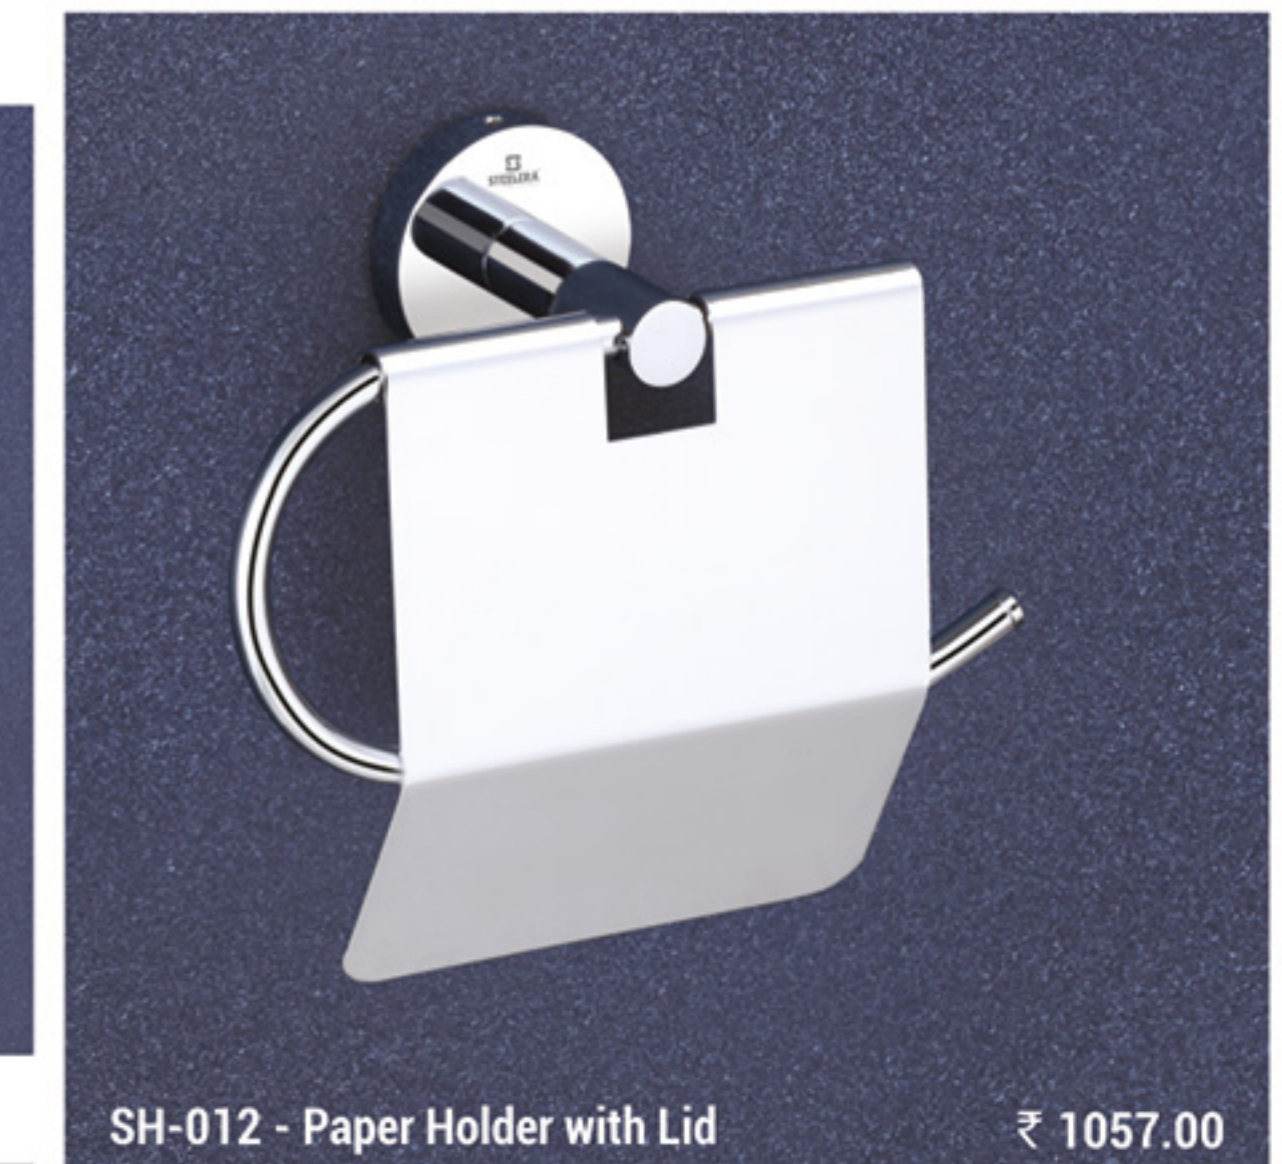

SHBM-002 - Towel Rod 24" - ₹ 1189.00

SHBM-012 - Paper Holder with Lid ₹ 1057.00

SHINE

Smart Simplicity

- EXTRA DURABLE
- EASY TO CLEAN
- CHROME FINISH
- BEST QUALITY

CLASSY

Shapes to Inspire

- EXTRA DURABLE
- EASY TO CLEAN
- CHROME FINISH
- BEST QUALITY