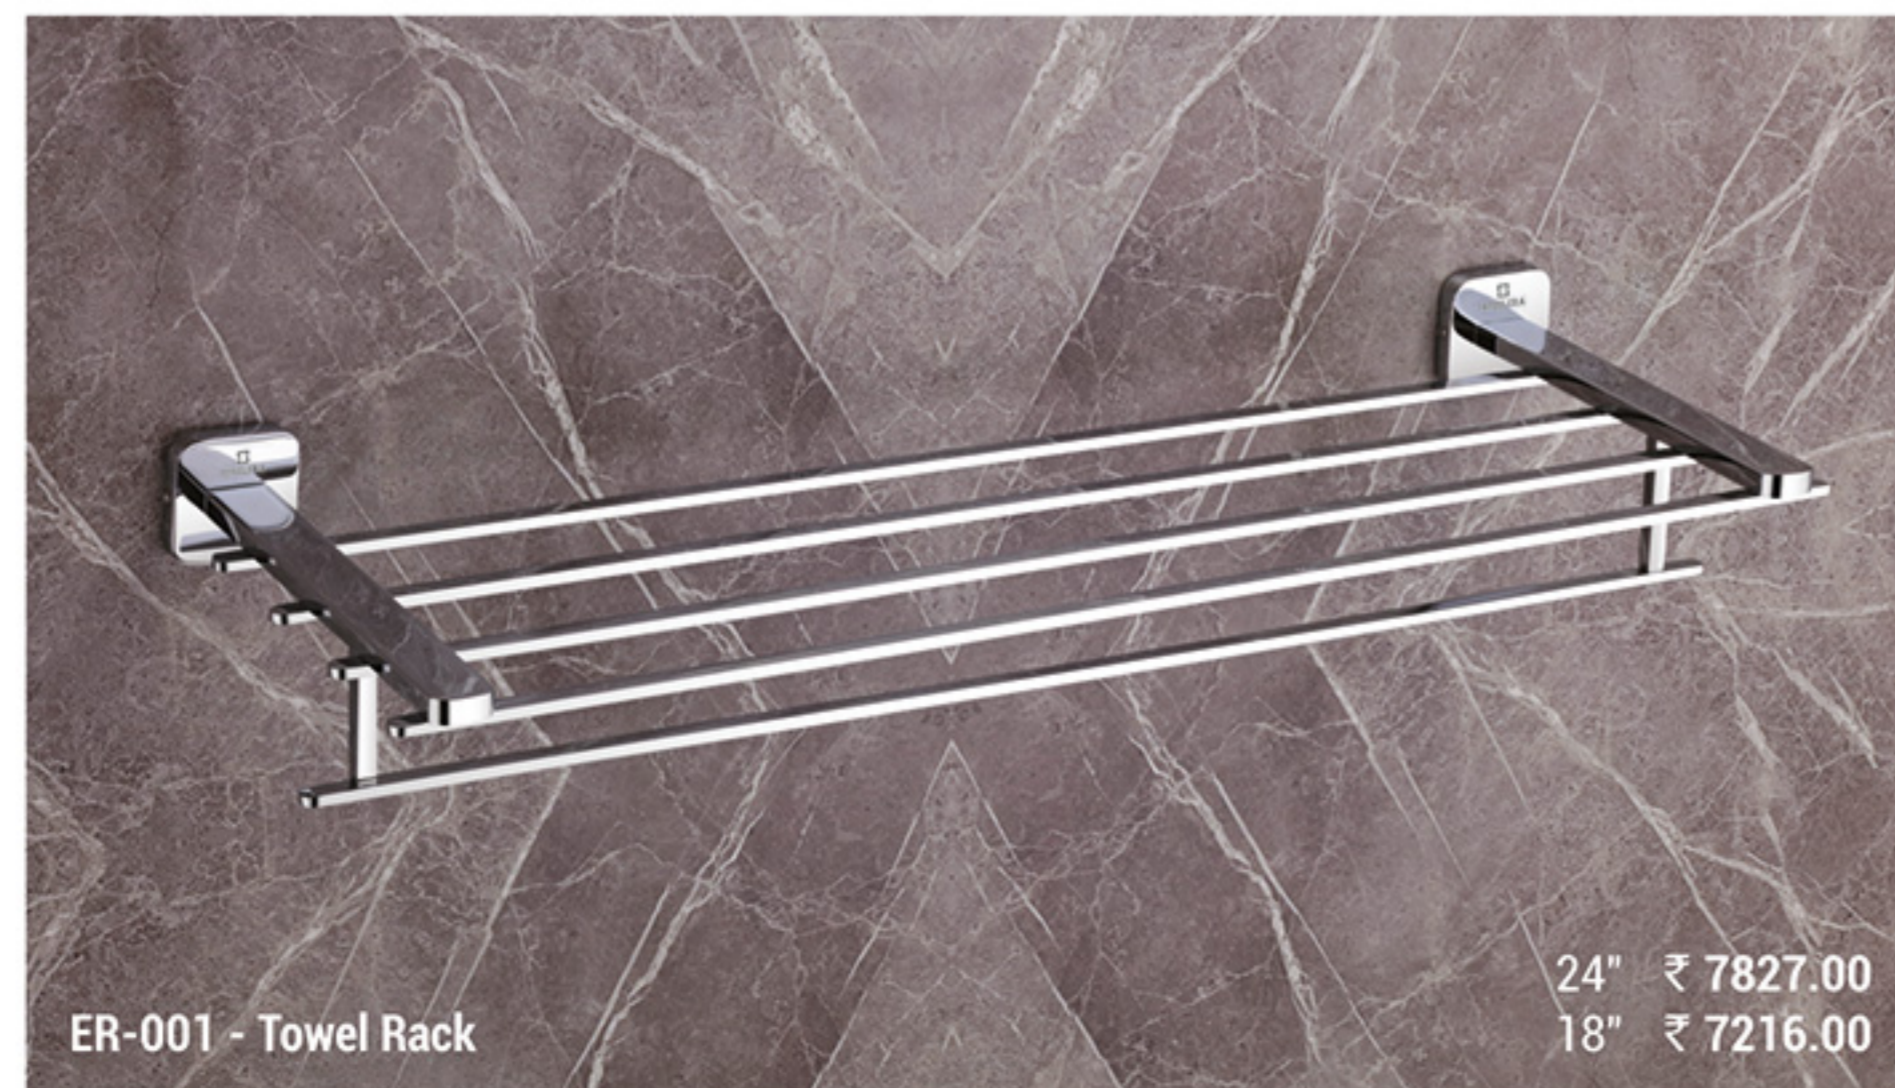

- EXTRA DURABLE
- EASY TO CLEAN
- CHROME FINISH
- BEST QUALITY