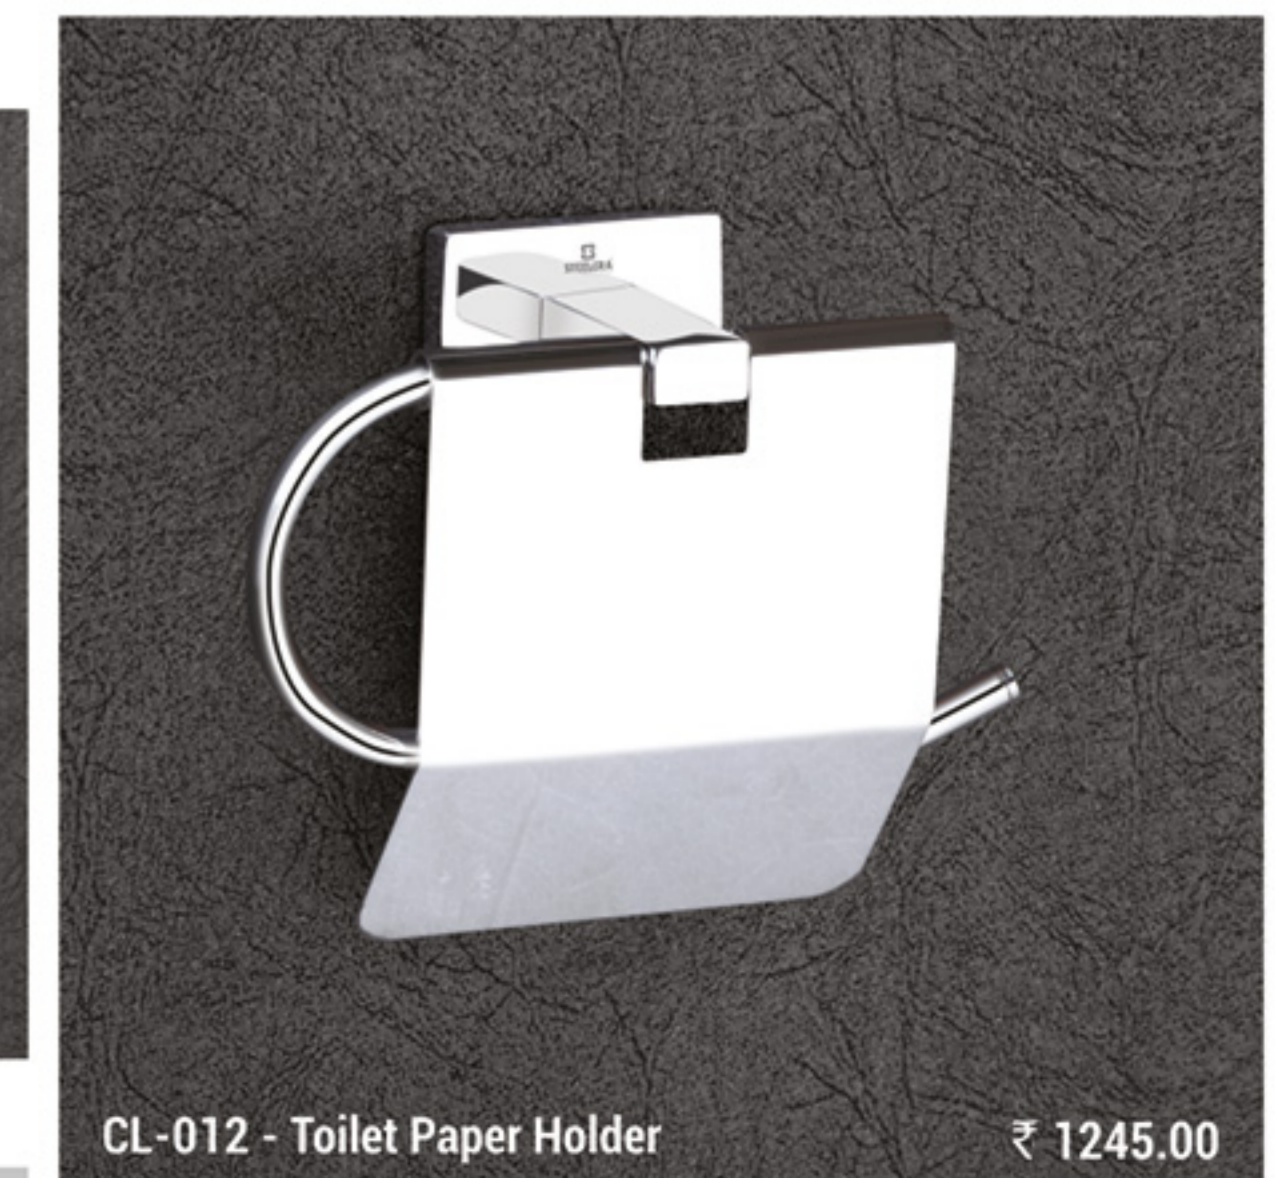

SHBM-002 - Towel Rod 24" - ₹ 1189.00

SHBM-012 - Paper Holder with Lid ₹ 1057.00

SHINE

Smart Simplicity

- EXTRA DURABLE
- EASY TO CLEAN
- CHROME FINISH
- BEST QUALITY

CLASSY

Shapes to Inspire

- EXTRA DURABLE
- EASY TO CLEAN
- CHROME FINISH
- BEST QUALITY