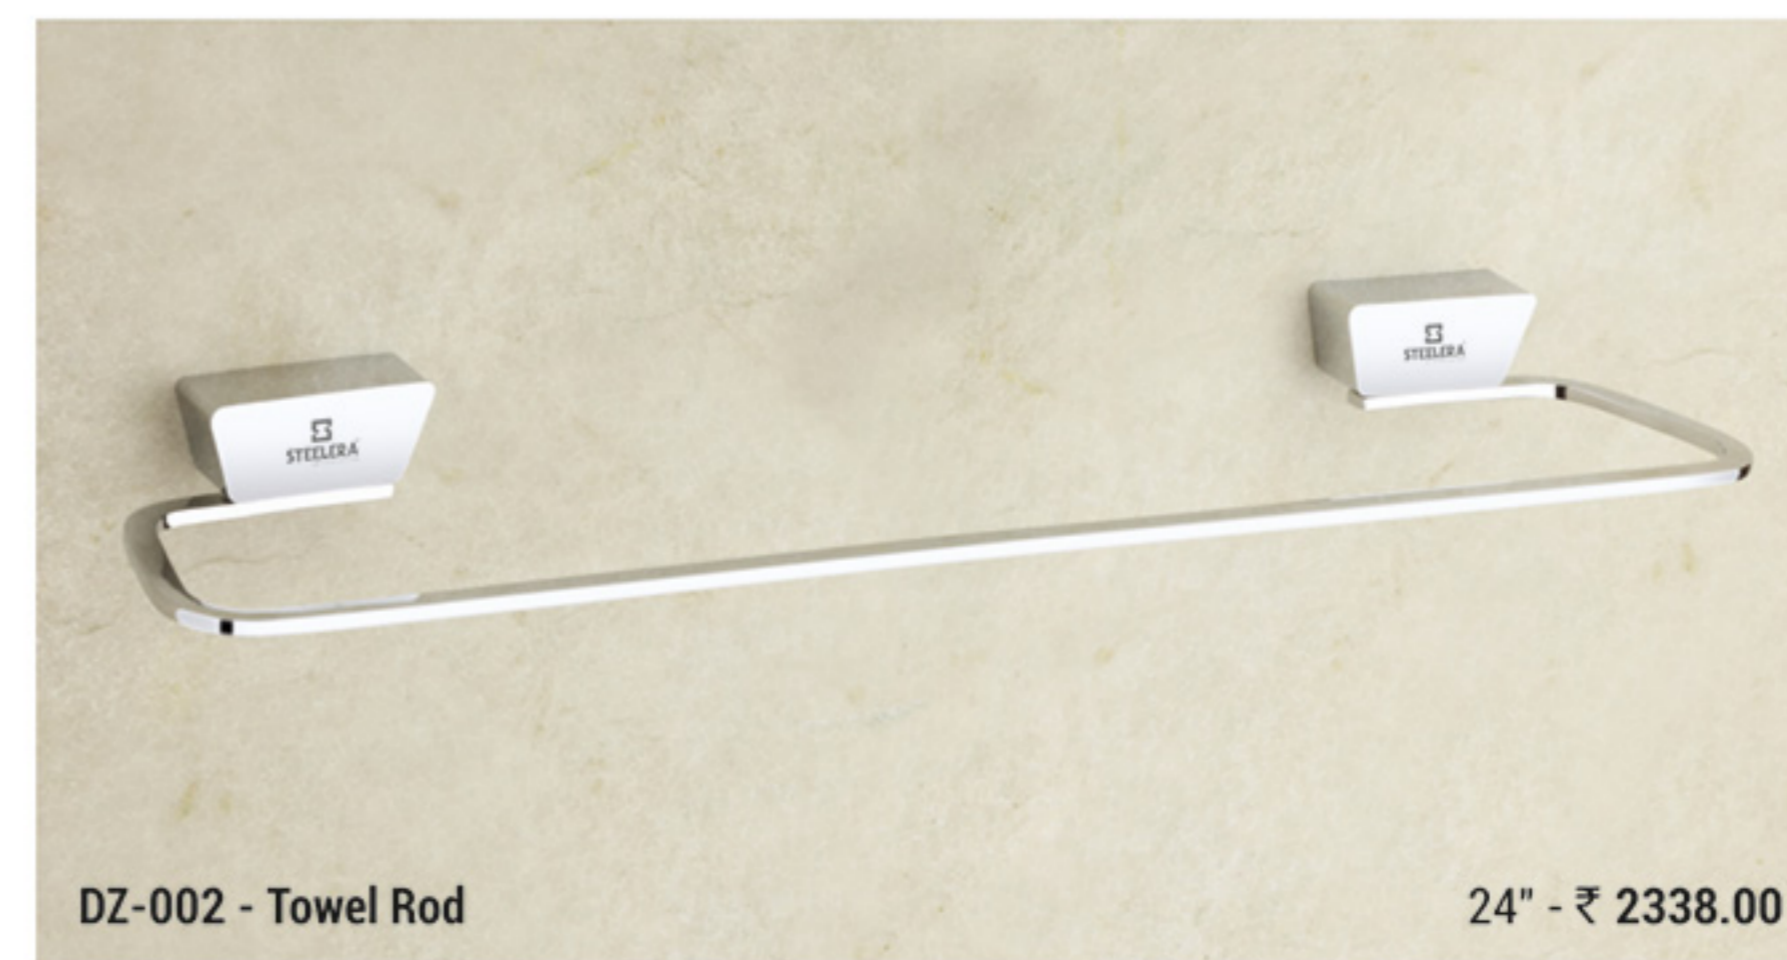

DZ-008 - Liquid Soap Dispenser ₹ 2416.00

DZ-009 - Brass Double Soap Dish ₹ 2360.00

DZ-010 Soap Dish with Tumbler Holder ₹ 2663.00

DZ-011 Soap Dish with Liquid Soap Dispenser ₹ 3451.00
DZ-013 Tumbler with Liquid Soap Dispenser ₹ 3755.00

DZ-002 - Towel Rod 24" - ₹ 2338.00

DZ-012 - Toilet Paper Holder ₹ 2012.00

Driven to Touch Repeatedly

- EXTRA DURABLE
- EASY TO CLEAN
- PVD FINISH
- BEST QUALITY

Focused on Bath' Expertise

- EXTRA DURABLE
- EASY TO CLEAN
- PVD FINISH
- BEST QUALITY