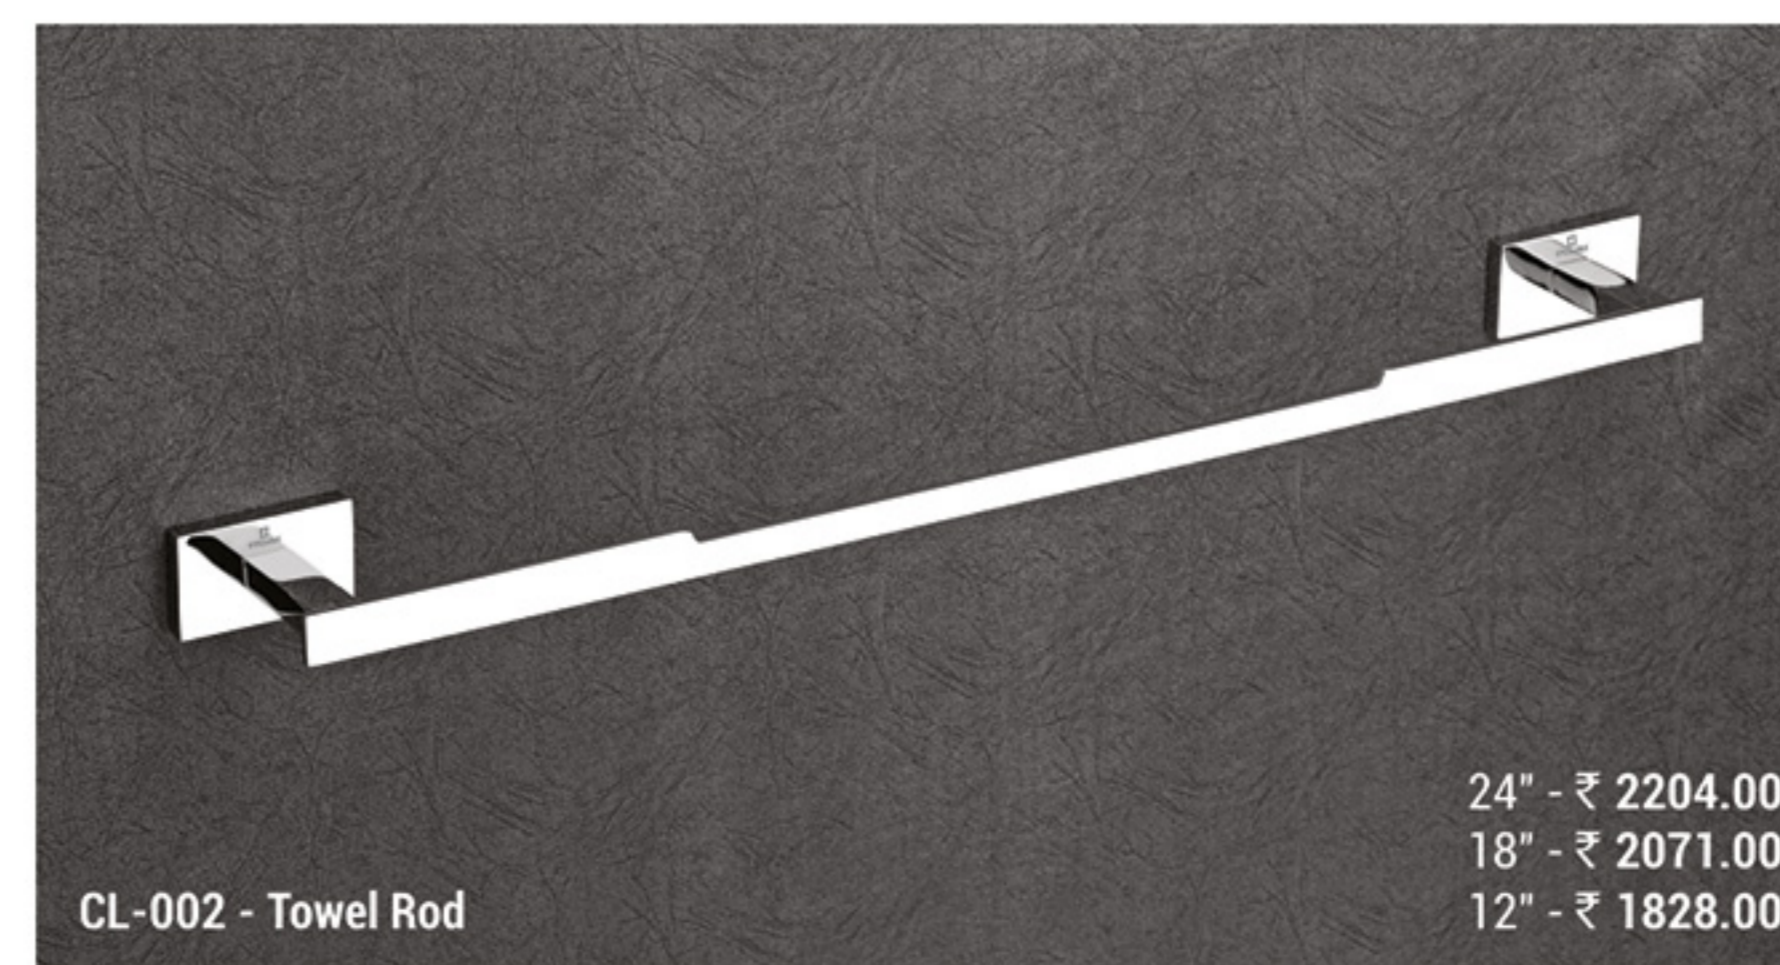

SHBM-002 - Towel Rod 24" - ₹ 1189.00

SHBM-012 - Paper Holder with Lid ₹ 1057.00

SHINE

Smart Simplicity

- EXTRA DURABLE
- EASY TO CLEAN
- CHROME FINISH
- BEST QUALITY

CLASSY

Shapes to Inspire

- EXTRA DURABLE
- EASY TO CLEAN
- CHROME FINISH
- BEST QUALITY