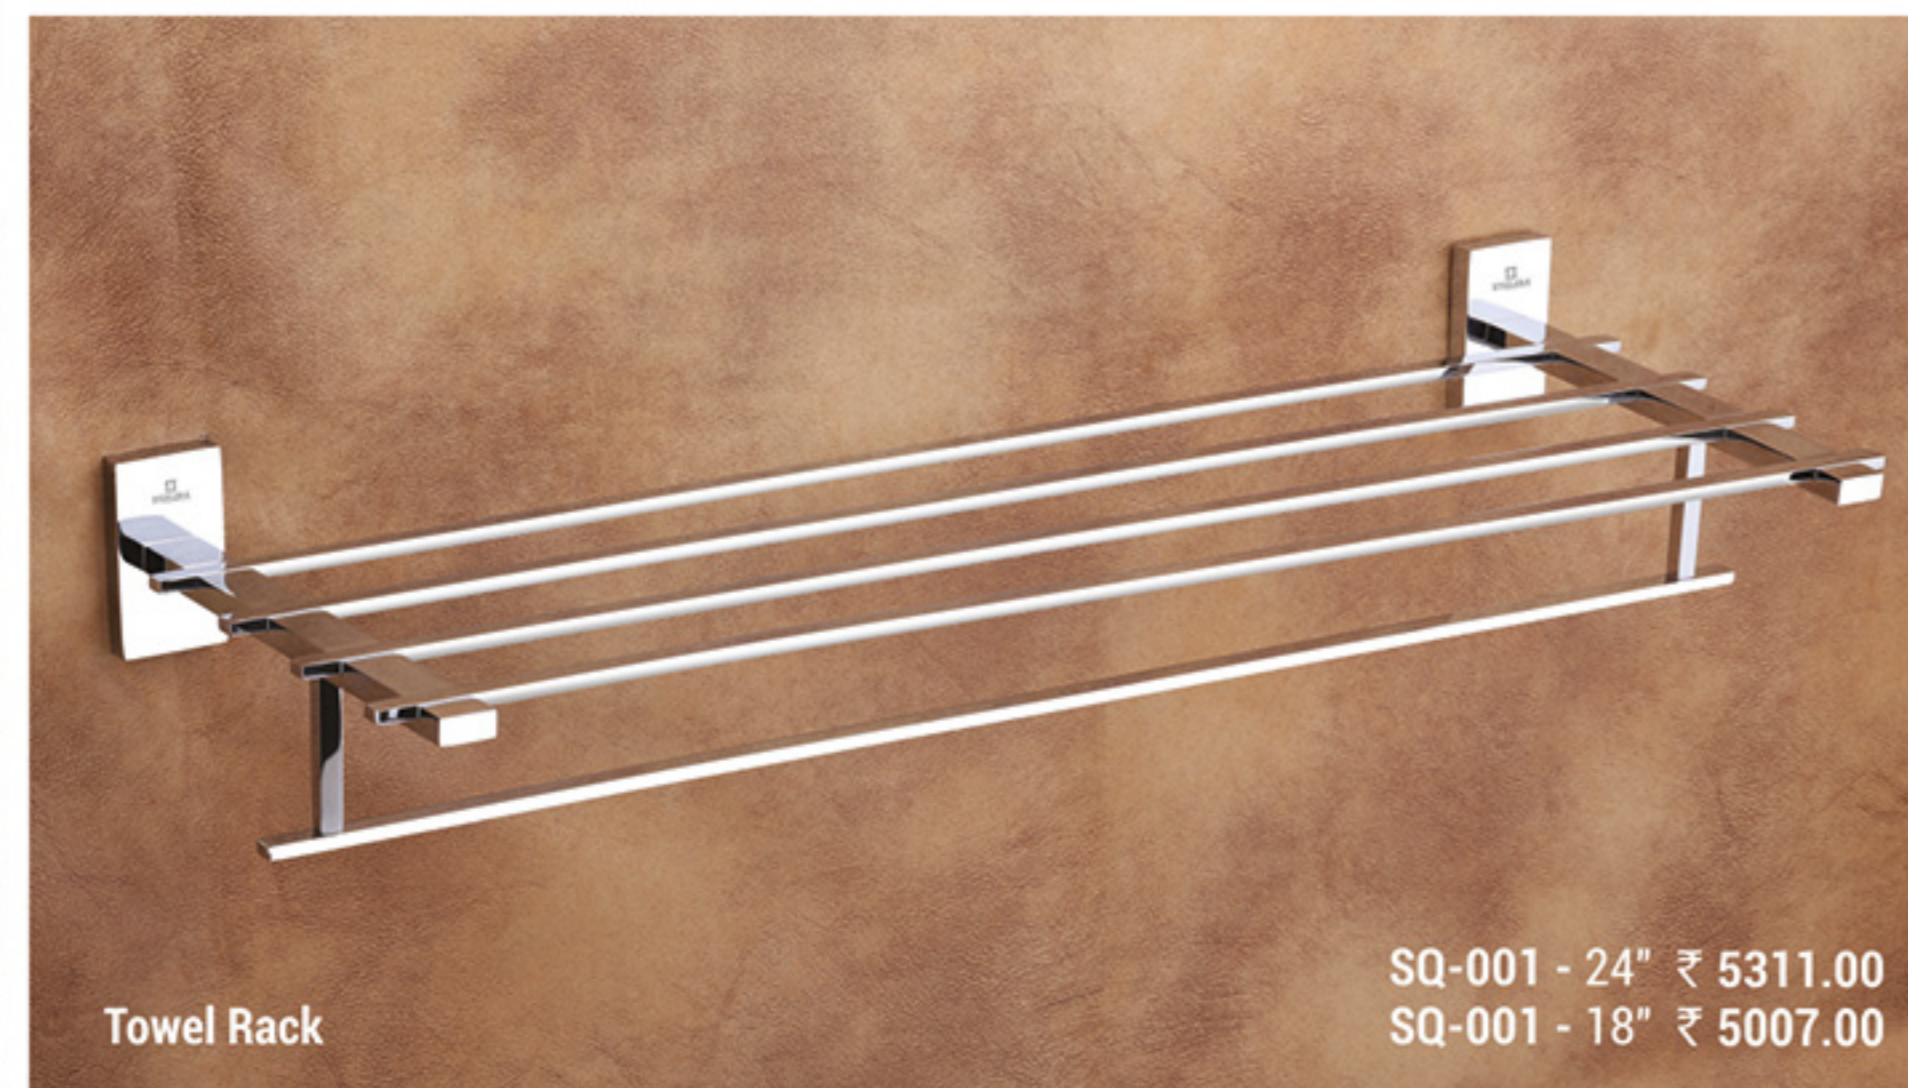

SQB-011 Soap Dish with Liquid Soap Dispenser ₹ 1813.00

SQB-013 Tumbler with Liquid Soap Dispenser ₹ 2117.00

SQB-002 - Towel Rod 24" - ₹ 1877.00

SQB-012 - Toilet Paper Holder ₹ 1059.00

SQUARE

Essence for your Dream Space

- EXTRA DURABLE
- EASY TO CLEAN
- CHROME FINISH
- BEST QUALITY

Adorn Your Bath with Glitter

- EXTRA DURABLE
- EASY TO CLEAN
- PVD FINISH
- BEST QUALITY

SHR-003 - Napkin Ring ₹ 1296.00

Towel Rack SHR-001 - 24" ₹ 6415.00 | SHR-021 - 24" - With Hook ₹ 6985.00