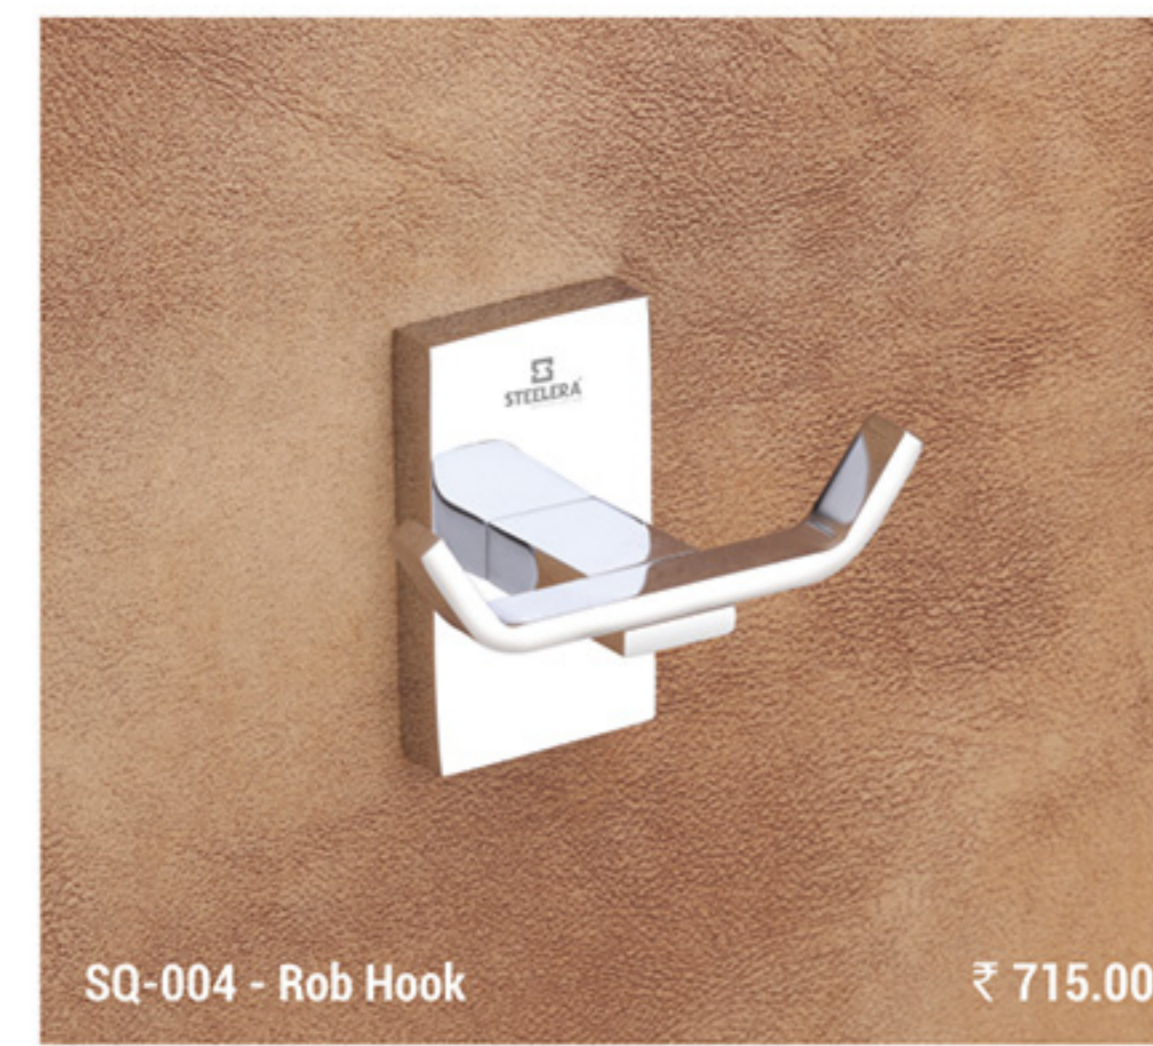

- EXTRA DURABLE
- EASY TO CLEAN
- CHROME FINISH
- BEST QUALITY