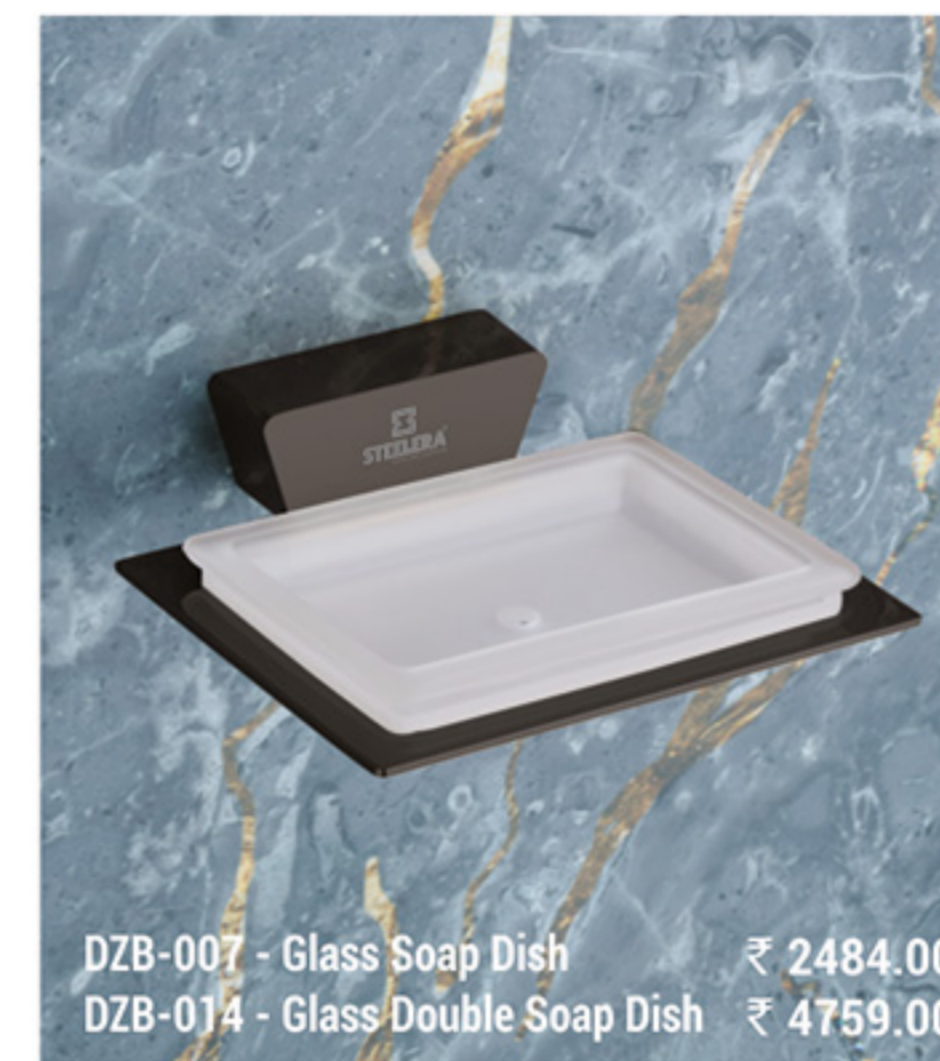

DZG-008 - Liquid Soap Dispenser ₹ 3778.00

DZG-009 - Brass Double Soap Dish ₹ 4079.00

DZG-010 Soap Dish with Tumbler Holder ₹ 4419.00

DZG-011 Soap Dish with Liquid Soap Dispenser ₹ 5693.00

DZG-013 Tumbler with Liquid Soap Dispenser ₹ 6033.00

DZG-002 - Towel Rod 24" - ₹ 3810.00

DZG-012 - Toilet Paper Holder ₹ 3709.00

Big Dream & Expensive Taste

- EXTRA DURABLE
- EASY TO CLEAN
- PVD FINISH
- BEST QUALITY

DAZZLE

Become one with Supreme Elegance

- EXTRA DURABLE
- EASY TO CLEAN
- CHROME FINISH
- BEST QUALITY

DZ-003 - Napkin Ring ₹ 1170.00

DZ-001 - Towel Rack 24" ₹ 6266.00

DZ-004 - Rob Hook ₹ 945.00

DZ-005 - Brass Soap Dish ₹ 1307.00

DZ-006 - Glass Tumbler Holder ₹ 1611.00

DZ-007 - Glass Soap Dish ₹ 1611.00
DZ-014 - Glass Double Soap Dish ₹ 2967.00