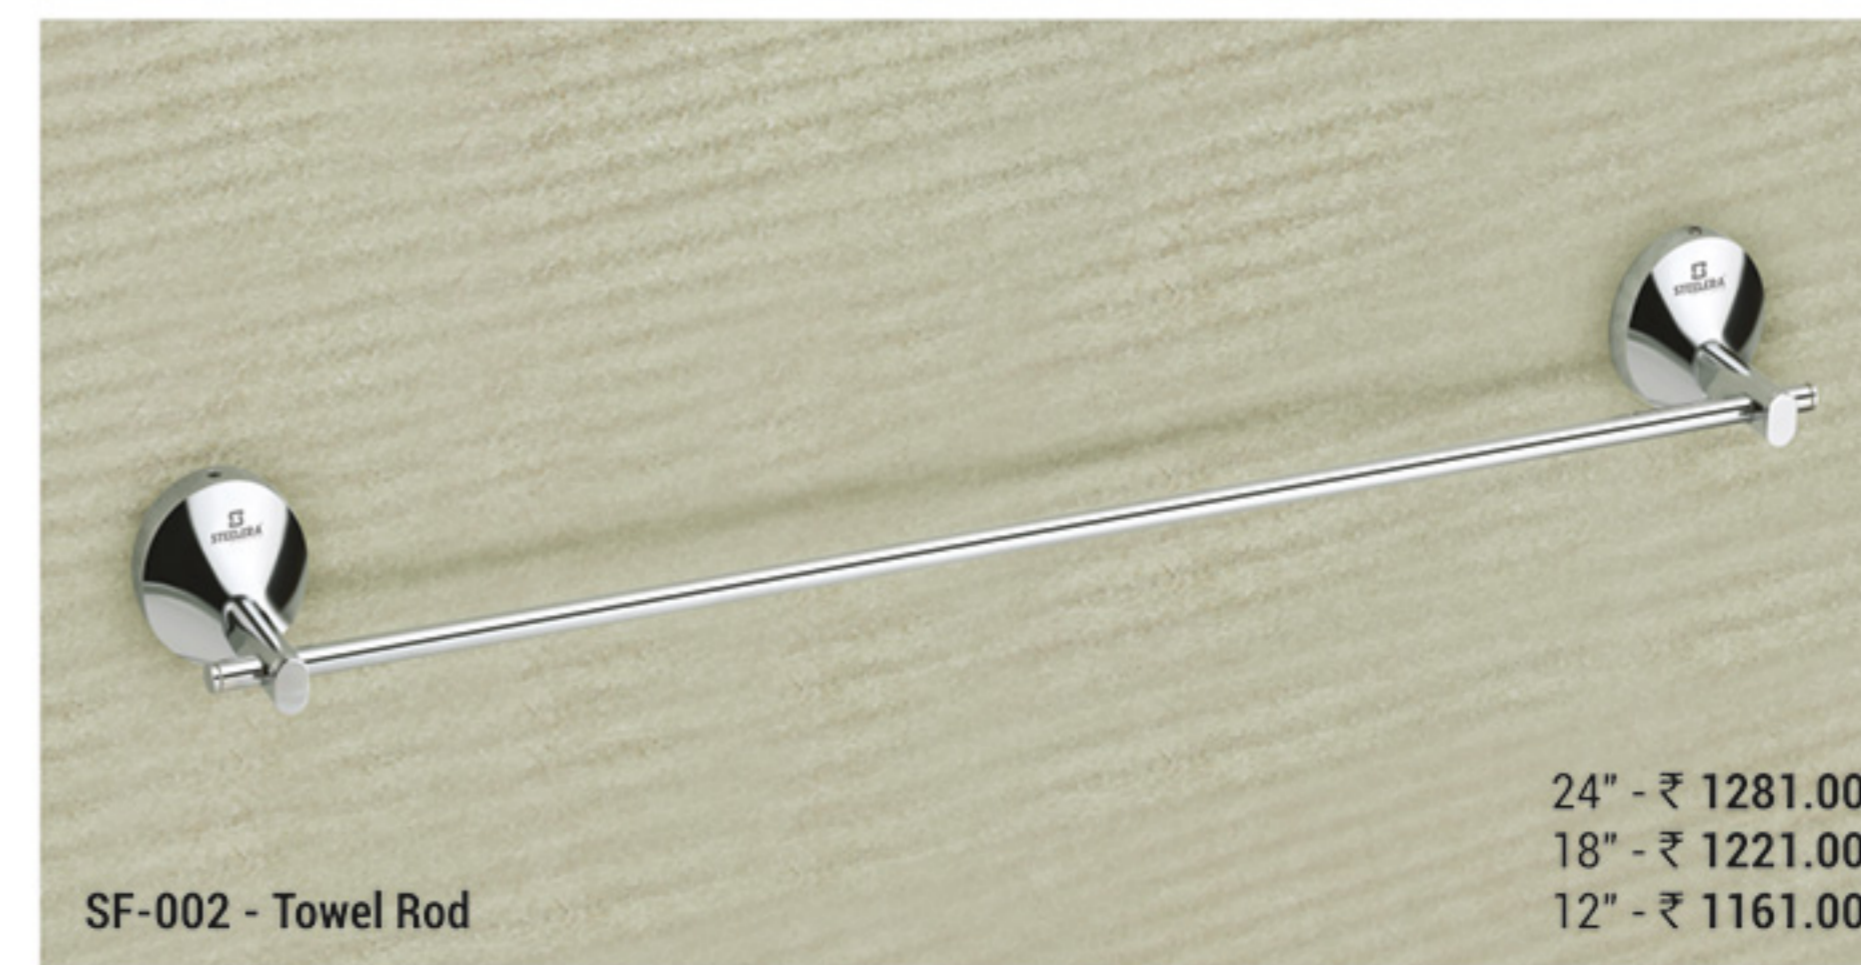

Remarkable Collections

- EXTRA DURABLE
- EASY TO CLEAN
- CHROME FINISH
- BEST QUALITY