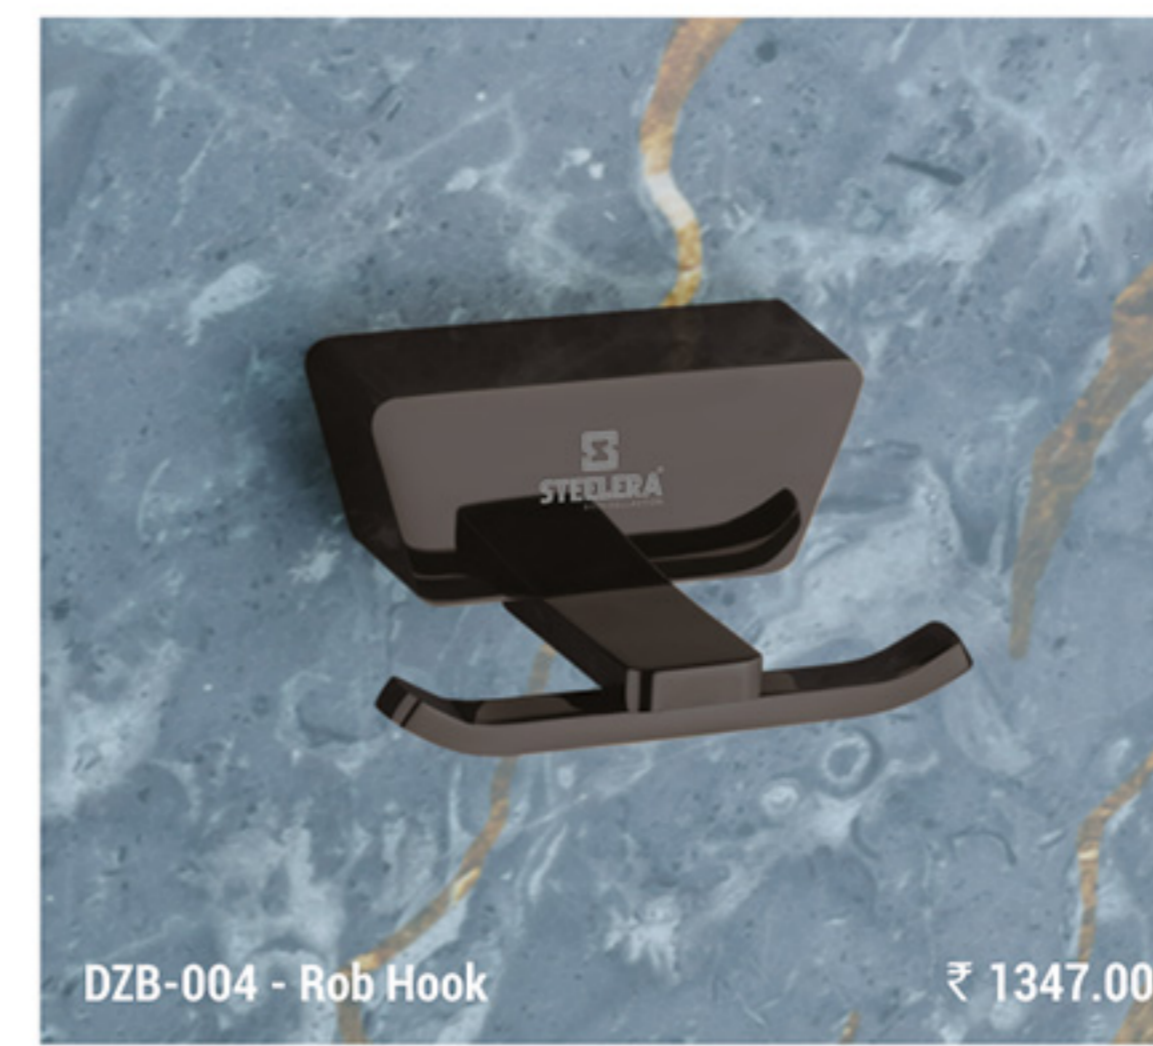

DZG-002 - Towel Rod 24" - ₹ 3810.00

DZG-012 - Toilet Paper Holder ₹ 3709.00

Big Dream & Expensive Taste

- EXTRA DURABLE
- EASY TO CLEAN
- PVD FINISH
- BEST QUALITY

DAZZLE

Become one with Supreme Elegance

- EXTRA DURABLE
- EASY TO CLEAN
- CHROME FINISH
- BEST QUALITY