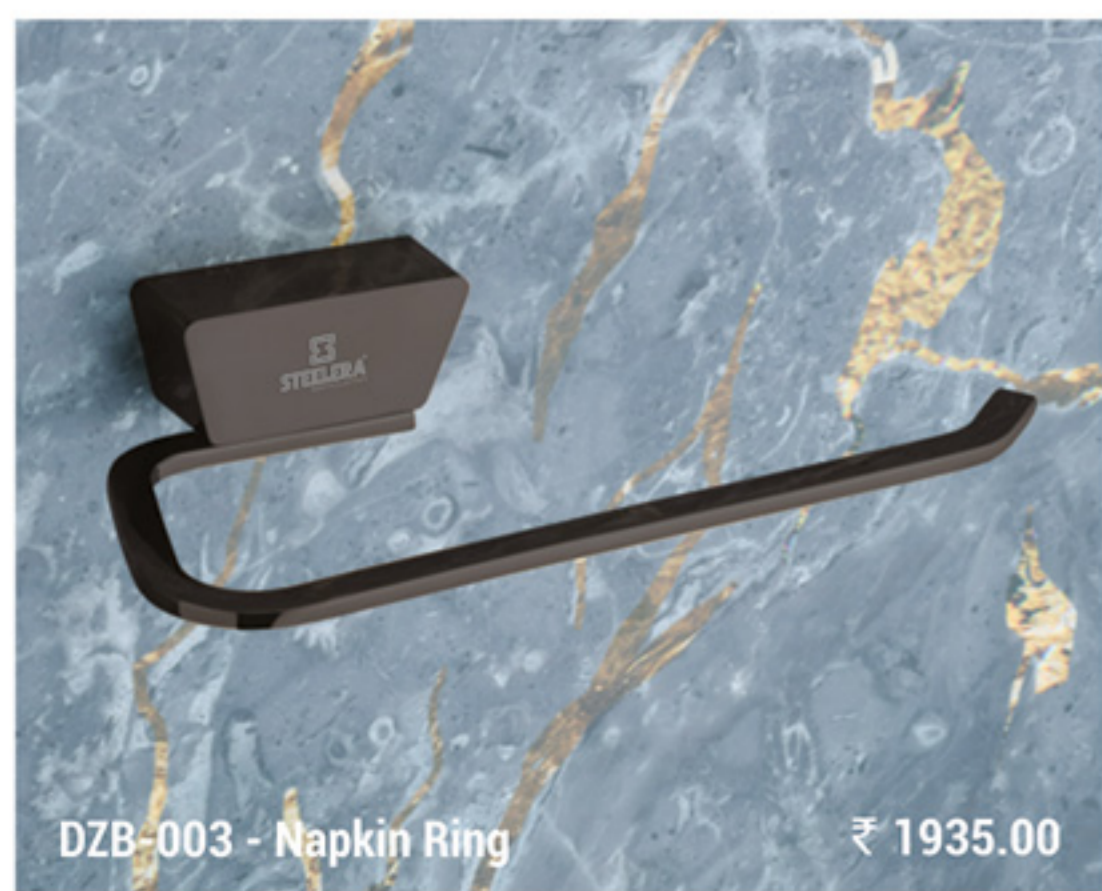

DZG-008 - Liquid Soap Dispenser ₹ 3778.00

DZG-009 - Brass Double Soap Dish ₹ 4079.00

DZG-010 Soap Dish with Tumbler Holder ₹ 4419.00

DZG-011 Soap Dish with Liquid Soap Dispenser ₹ 5693.00

DZG-013 Tumbler with Liquid Soap Dispenser ₹ 6033.00

DZG-002 - Towel Rod 24" - ₹ 3810.00

DZG-012 - Toilet Paper Holder ₹ 3709.00

Big Dream & Expensive Taste

- EXTRA DURABLE
- EASY TO CLEAN
- PVD FINISH
- BEST QUALITY

DAZZLE

Become one with Supreme Elegance

- EXTRA DURABLE
- EASY TO CLEAN
- CHROME FINISH
- BEST QUALITY