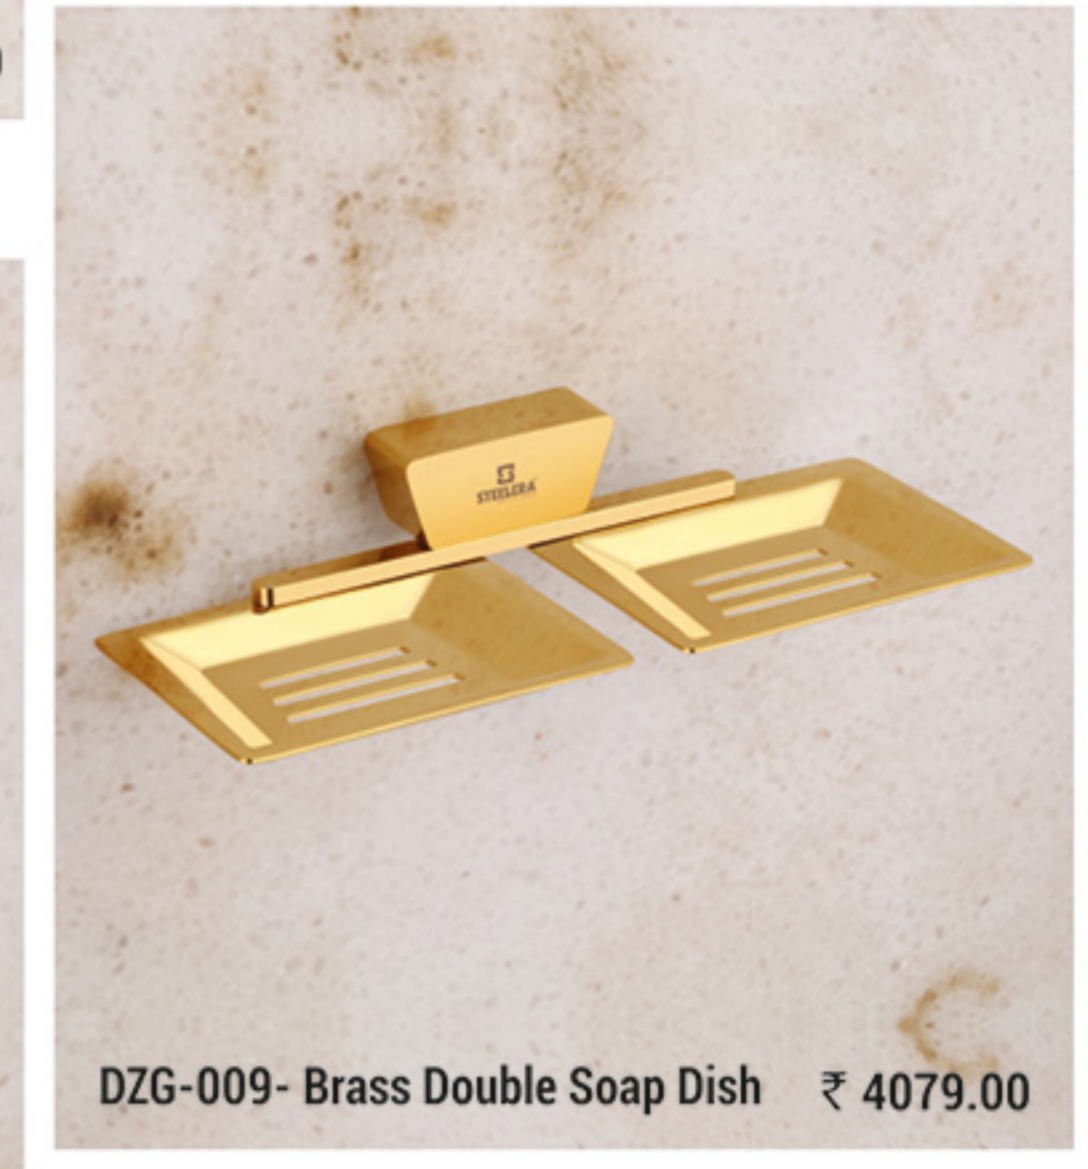

DZG-003 - Napkin Ring ₹ 1935.00

DZG-001 - Towel Rack 24" ₹ 11235.00

DZG-004 - Rob Hook ₹ 1347.00

DZG-005 - Brass Soap Dish ₹ 2144.00

DZG-006 - Glass Tumbler Holder ₹ 2484.00

DZG-007 - Glass Soap Dish ₹ 2484.00

DZG-008 - Liquid Soap Dispenser ₹ 3778.00

DZG-009 - Brass Double Soap Dish ₹ 4079.00

DZG-010 Soap Dish with Tumbler Holder ₹ 4419.00

DZG-011 Soap Dish with Liquid Soap Dispenser ₹ 5693.00

DZG-013 Tumbler with Liquid Soap Dispenser ₹ 6033.00

DZG-002 - Towel Rod 24" - ₹ 3810.00

DZG-012 - Toilet Paper Holder ₹ 3709.00

Big Dream & Expensive Taste

- EXTRA DURABLE
- EASY TO CLEAN
- PVD FINISH
- BEST QUALITY

DAZZLE

Become one with Supreme Elegance

- EXTRA DURABLE
- EASY TO CLEAN
- CHROME FINISH
- BEST QUALITY