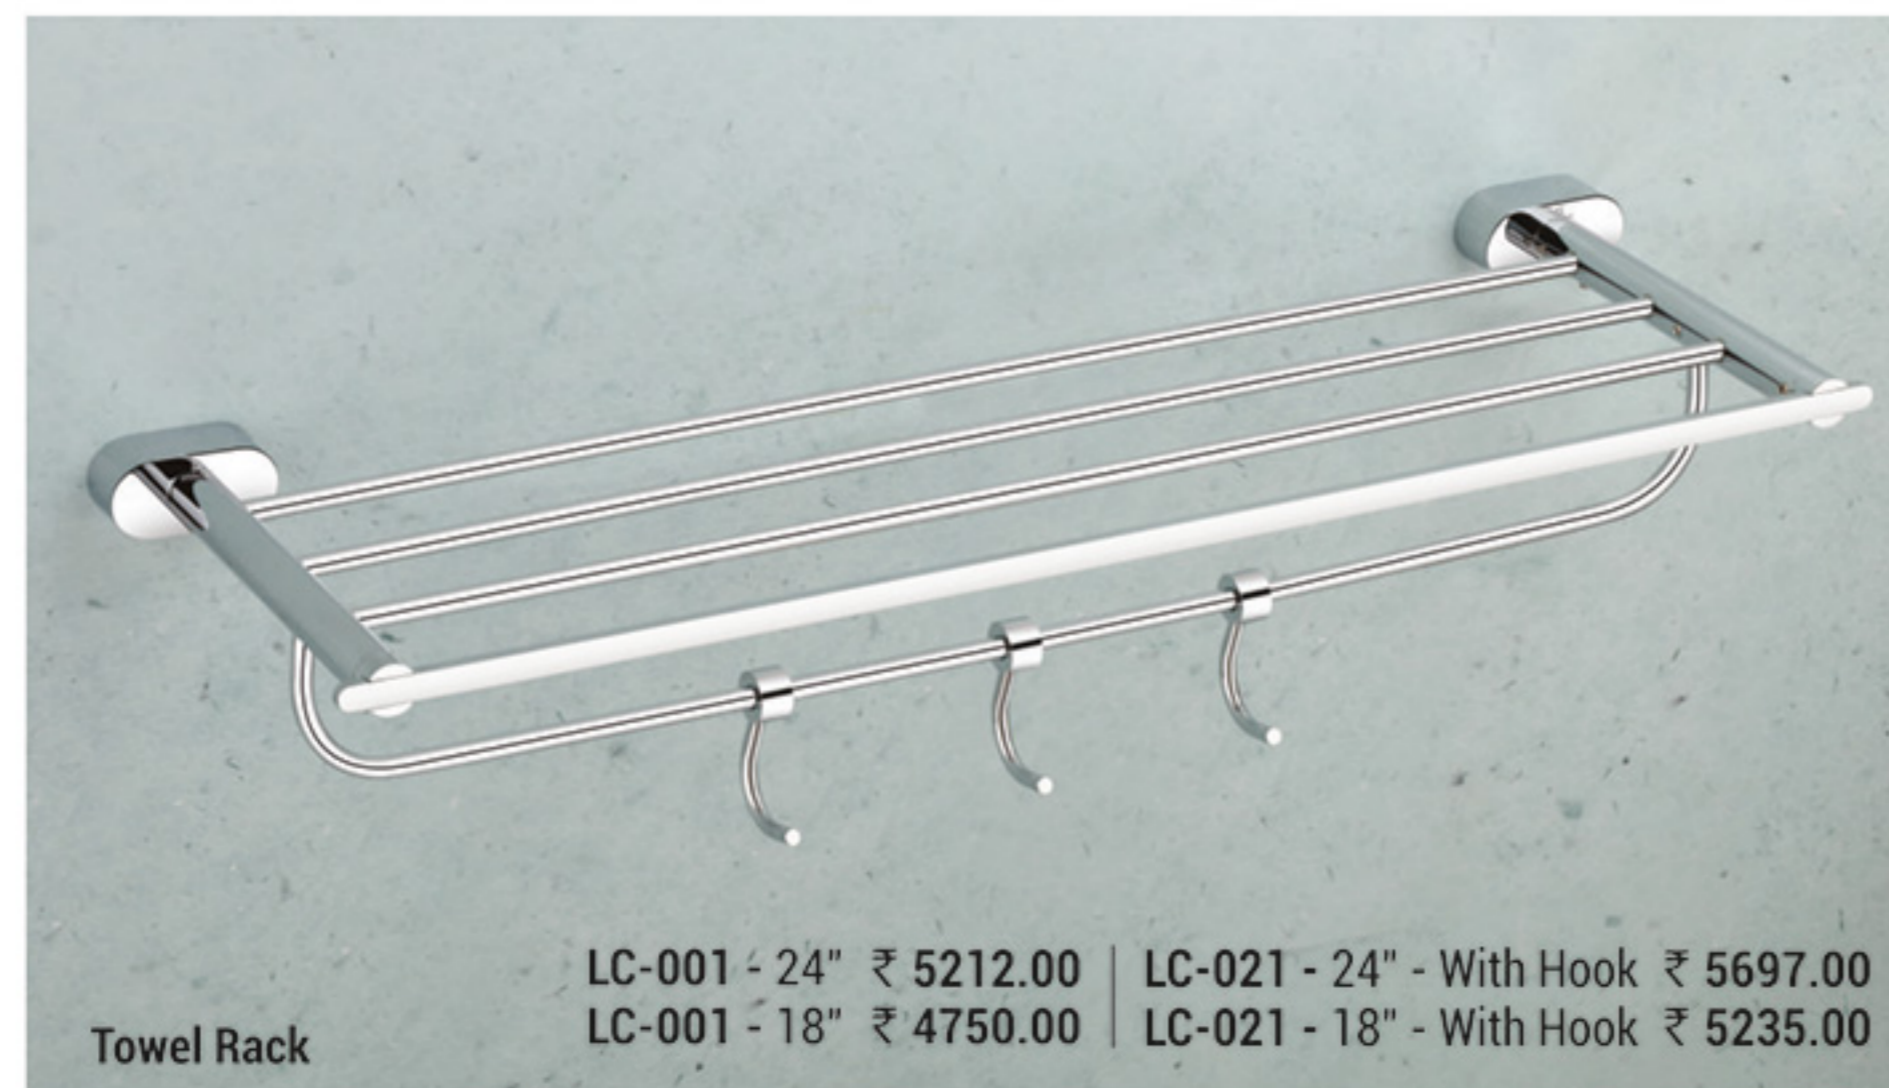

- EXTRA DURABLE
- EASY TO CLEAN
- CHROME FINISH
- BEST QUALITY