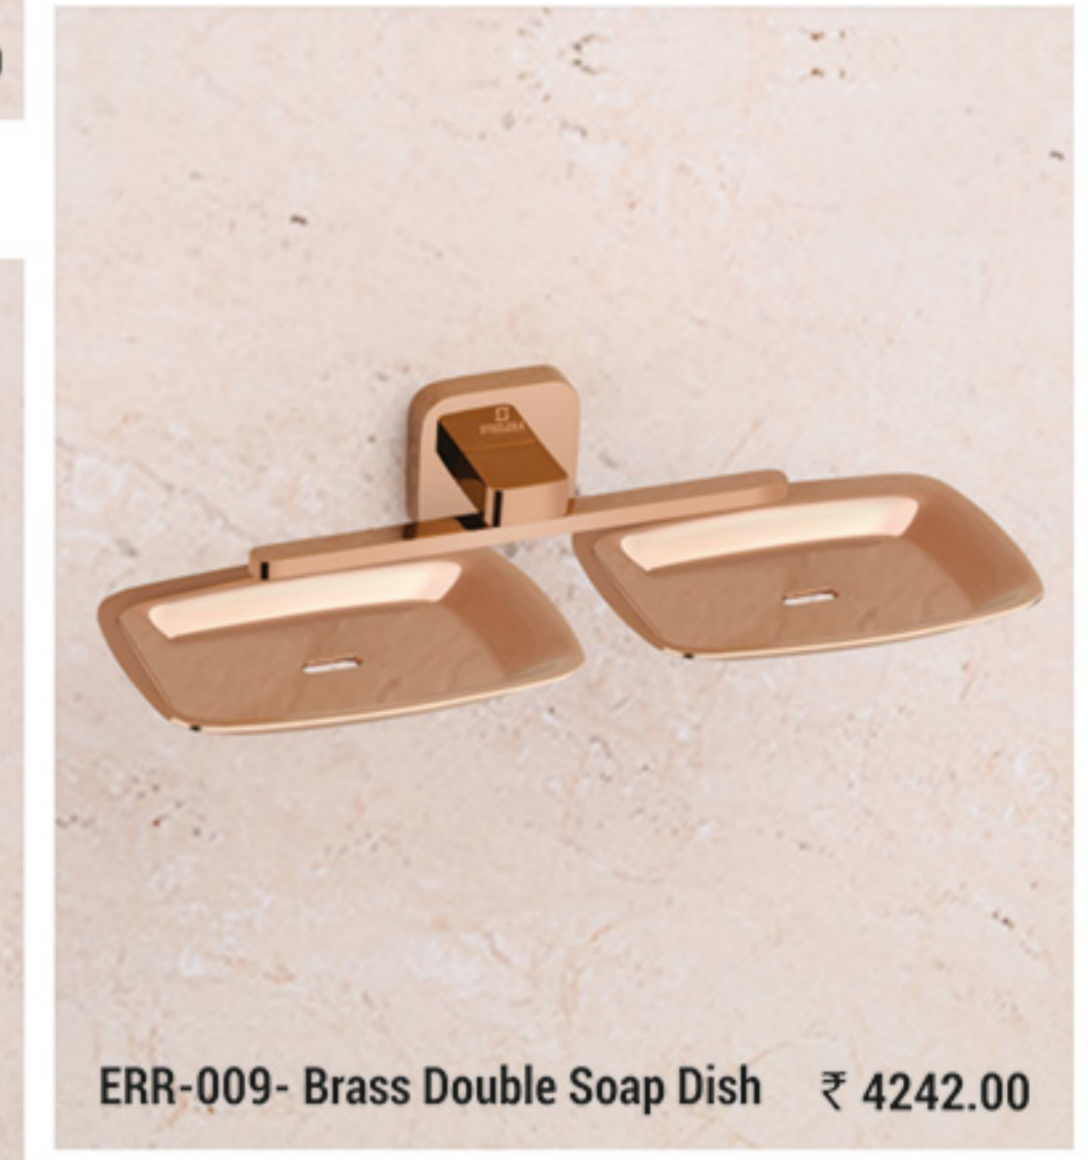

- EXTRA DURABLE
- EASY TO CLEAN
- PVD FINISH
- BEST QUALITY