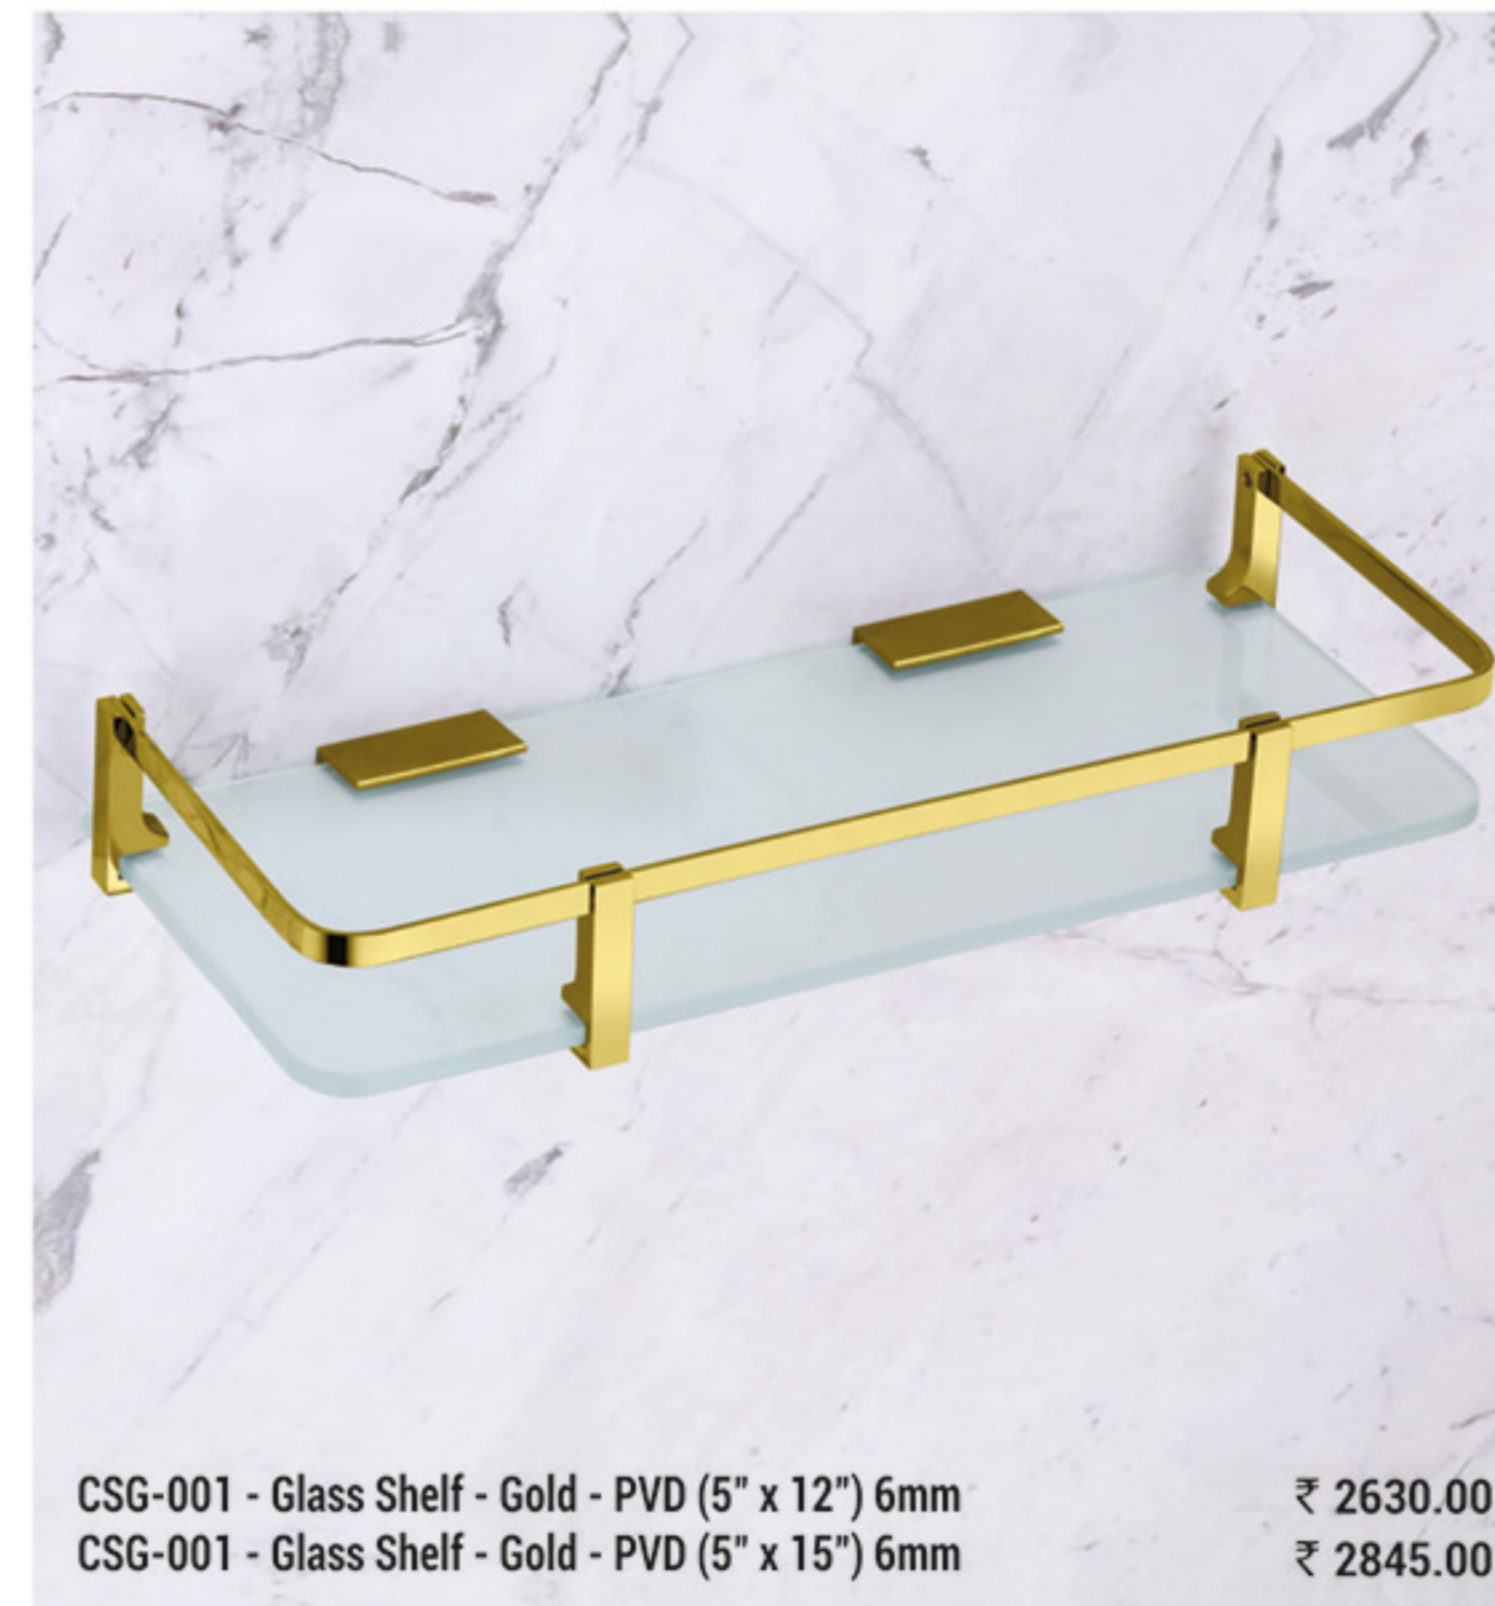

CORNER, SHELF & HOOK PLATE

Range of Modernity and Tradition

- EXTRA DURABLE
- EASY TO CLEAN
- ANTIQUE & CP FINISH
- BEST QUALITY

Brass Hook Plate BHP-001 - 6 Hooks Plate CP (8 Piece Box) ₹ 7171.00
BHP-002 - 4 Hooks Plate CP (12 Piece Box) ₹ 7171.00

Brass Hook Plate BHP-011 - 6 Hooks Plate Antique (8 Piece Box) ₹ 7514.00
BHP-012 - 4 Hooks Plate Antique (12 Piece Box) ₹ 7514.00

CSR-001 - Glass Shelf - Rose Gold - PVD (5" x 12") 6mm ₹ 2630.00
CSR-001 - Glass Shelf - Rose Gold - PVD (5" x 15") 6mm ₹ 2845.00

CSR-002 - Glass Corner - Rose Gold - PVD (10" x 10") 6mm ₹ 2405.00
CSR-002 - Glass Corner - Rose Gold - PVD (12" x 12") 6mm ₹ 2670.00

CSG-001 - Glass Shelf - Gold - PVD (5" x 12") 6mm ₹ 2630.00
CSG-001 - Glass Shelf - Gold - PVD (5" x 15") 6mm ₹ 2845.00