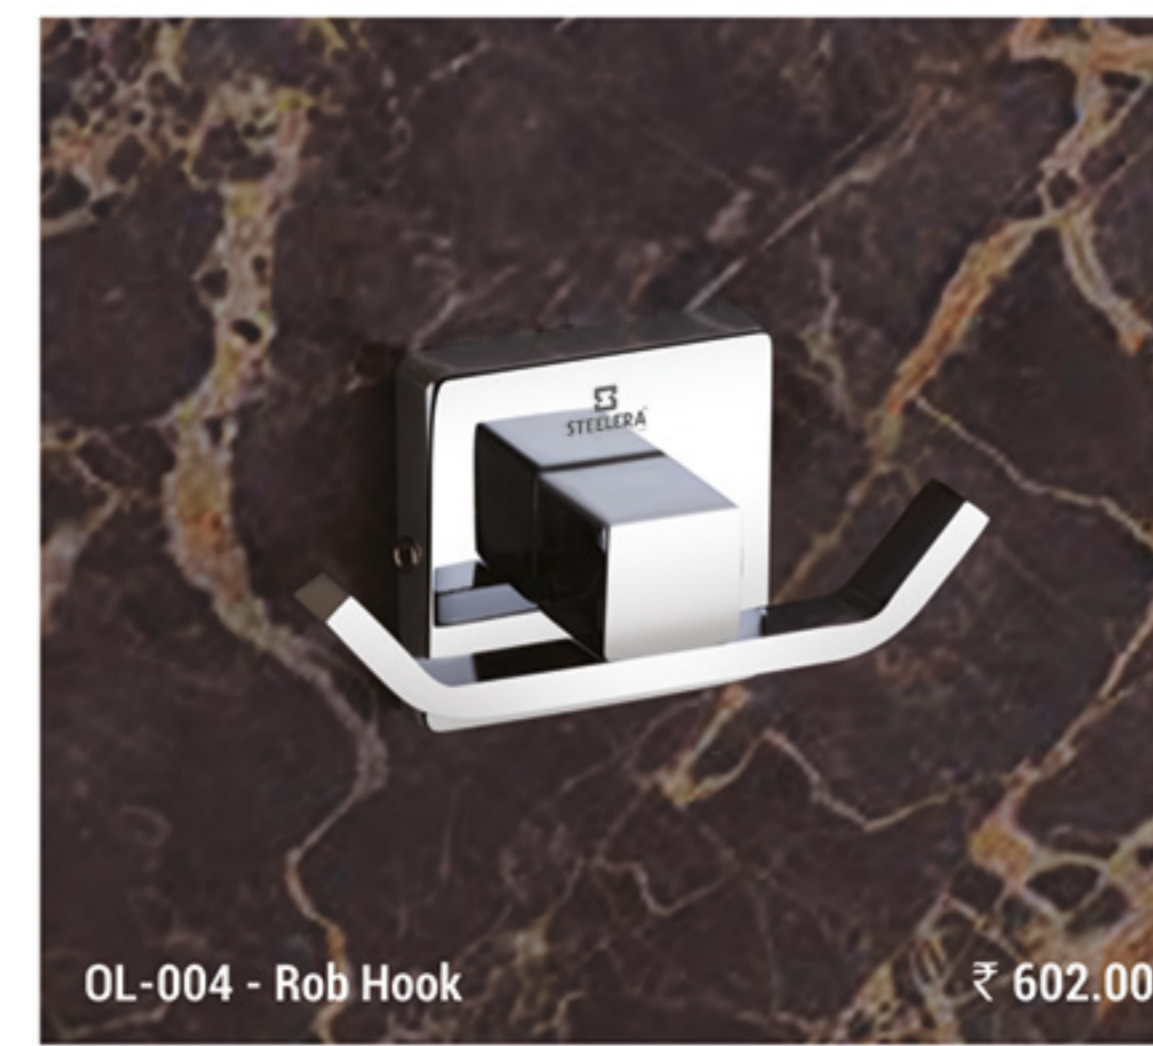

- EXTRA DURABLE
- EASY TO CLEAN
- CHROME FINISH
- BEST QUALITY