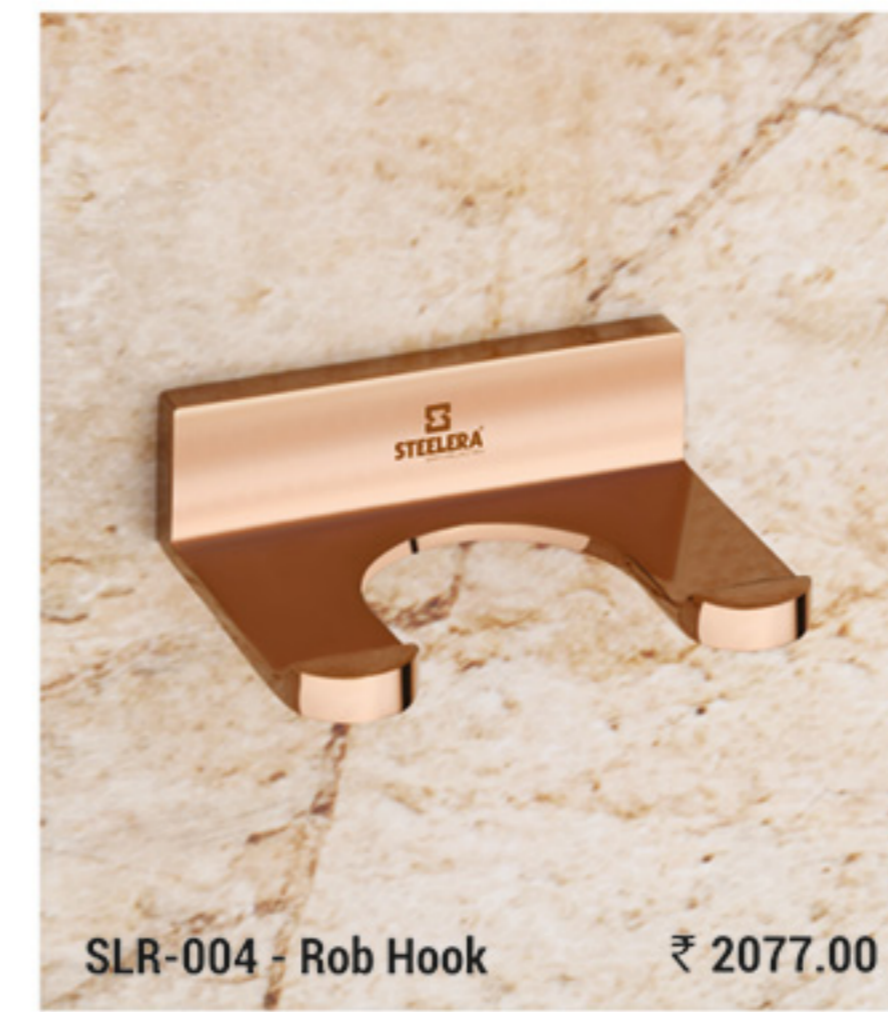

- EXTRA DURABLE
- EASY TO CLEAN
- CHROME FINISH
- BEST QUALITY

SCARLET - Rose Gold (PVD)

The Beauty of Creativity

- EXTRA DURABLE
- EASY TO CLEAN
- PVD FINISH
- BEST QUALITY

Exclusive Charm for Royalties

- EXTRA DURABLE
- EASY TO CLEAN
- PVD FINISH
- BEST QUALITY