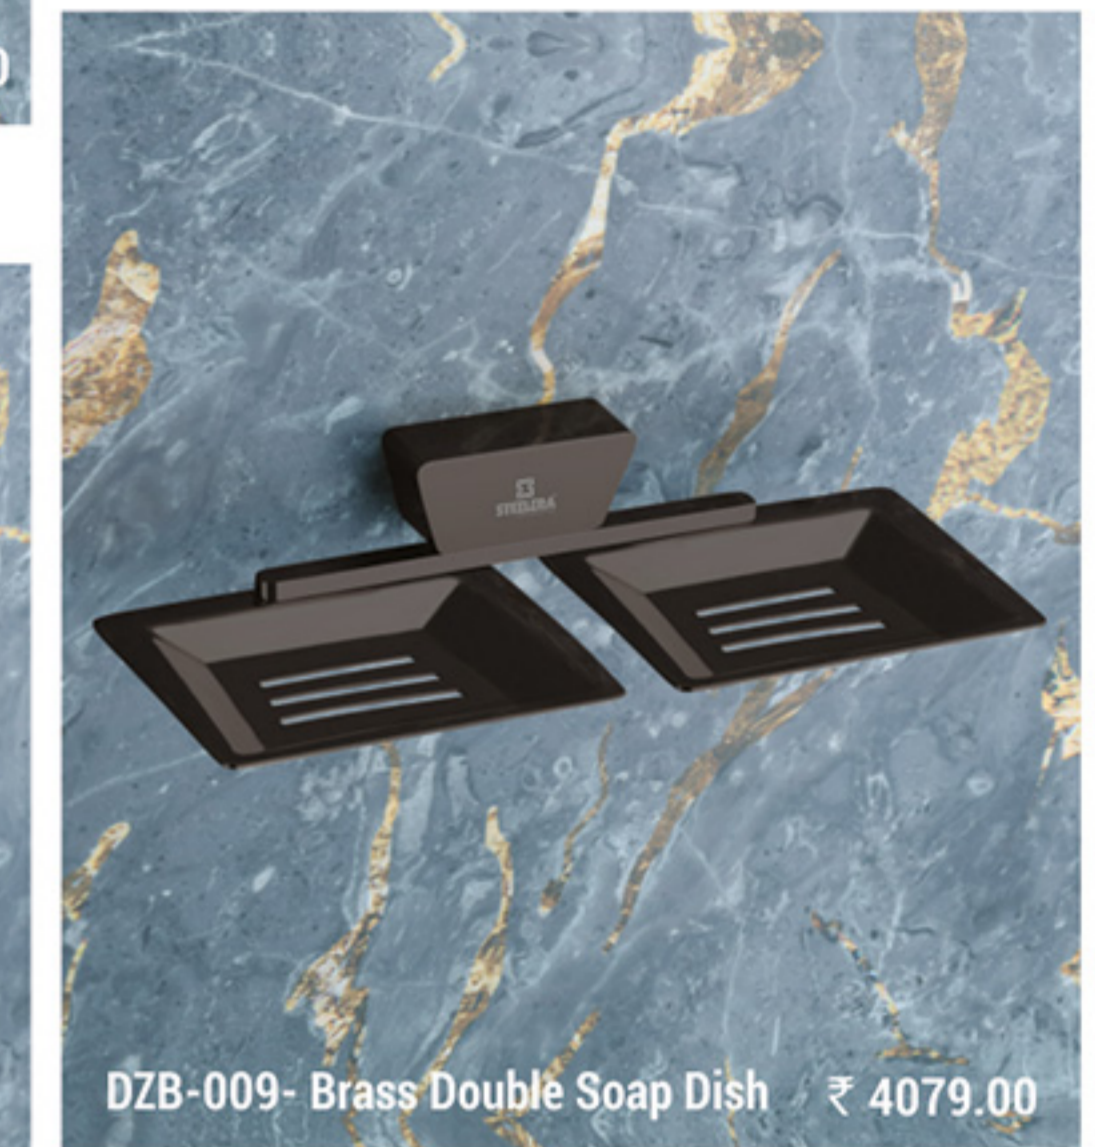

DZG-002 - Towel Rod 24" - ₹ 3810.00

DZG-012 - Toilet Paper Holder ₹ 3709.00

Big Dream & Expensive Taste

- EXTRA DURABLE
- EASY TO CLEAN
- PVD FINISH
- BEST QUALITY

DAZZLE

Become one with Supreme Elegance

- EXTRA DURABLE
- EASY TO CLEAN
- CHROME FINISH
- BEST QUALITY