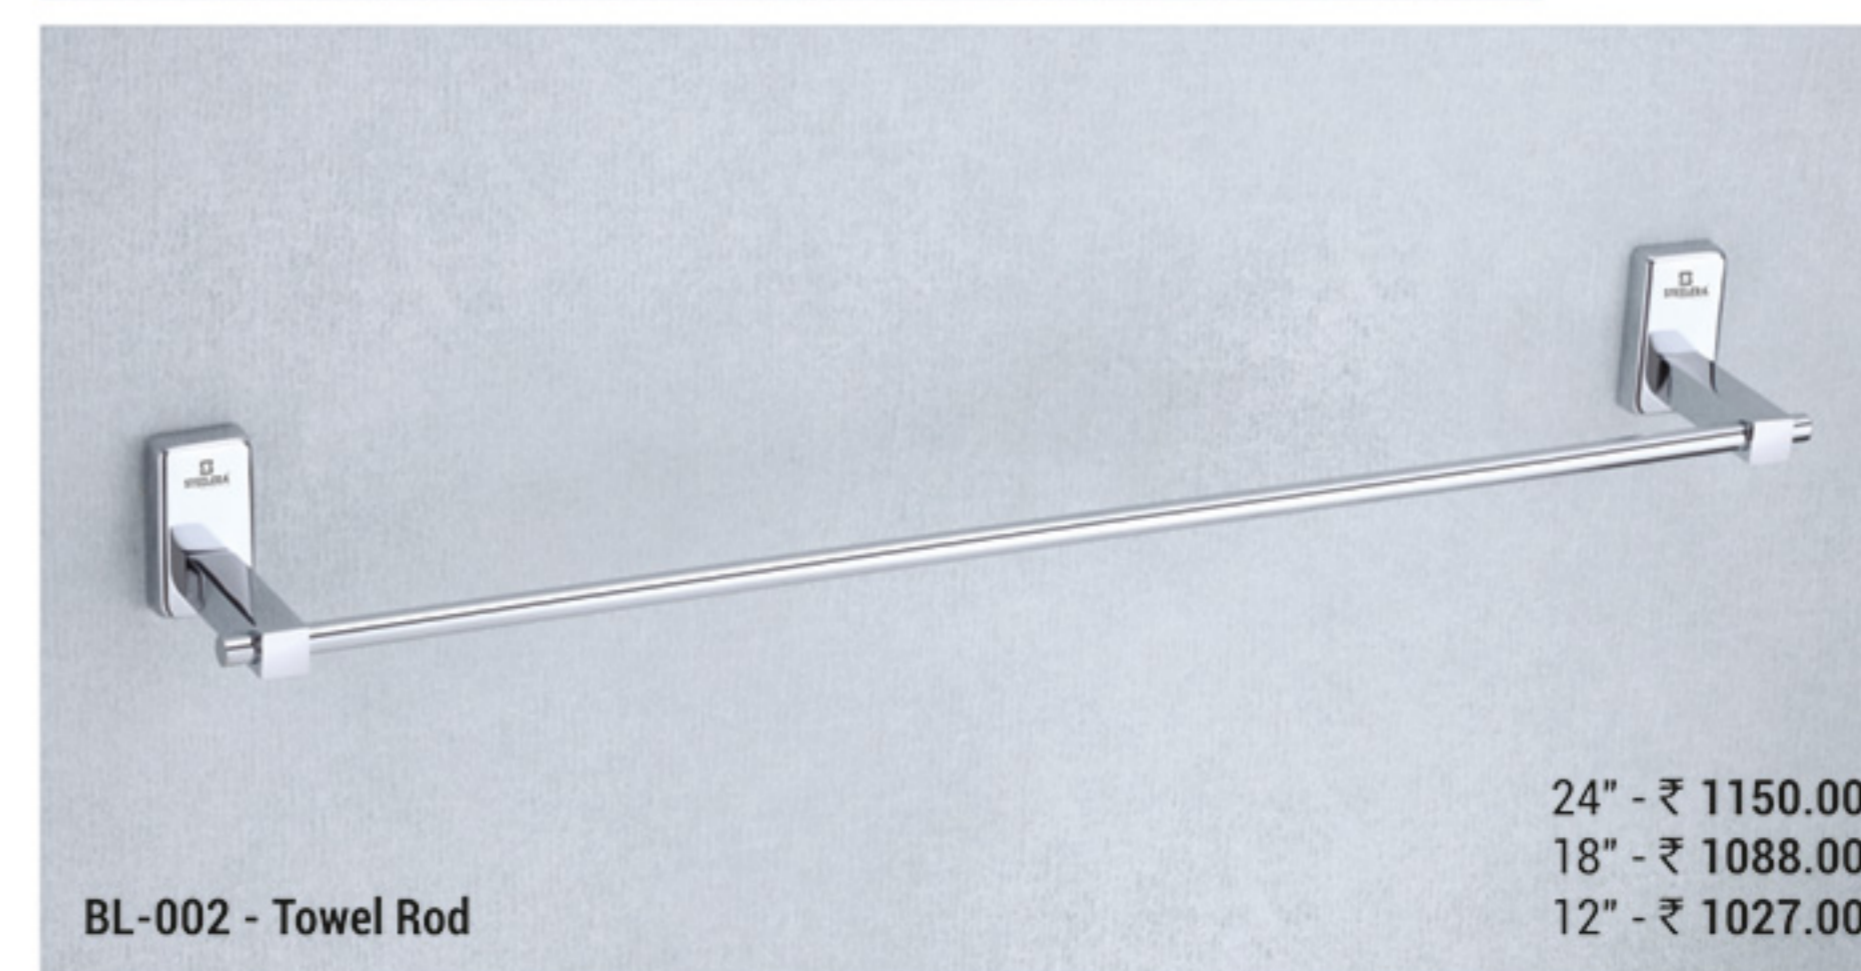

Inspired In Nature

- EXTRA DURABLE
- EASY TO CLEAN
- CHROME FINISH
- BEST QUALITY