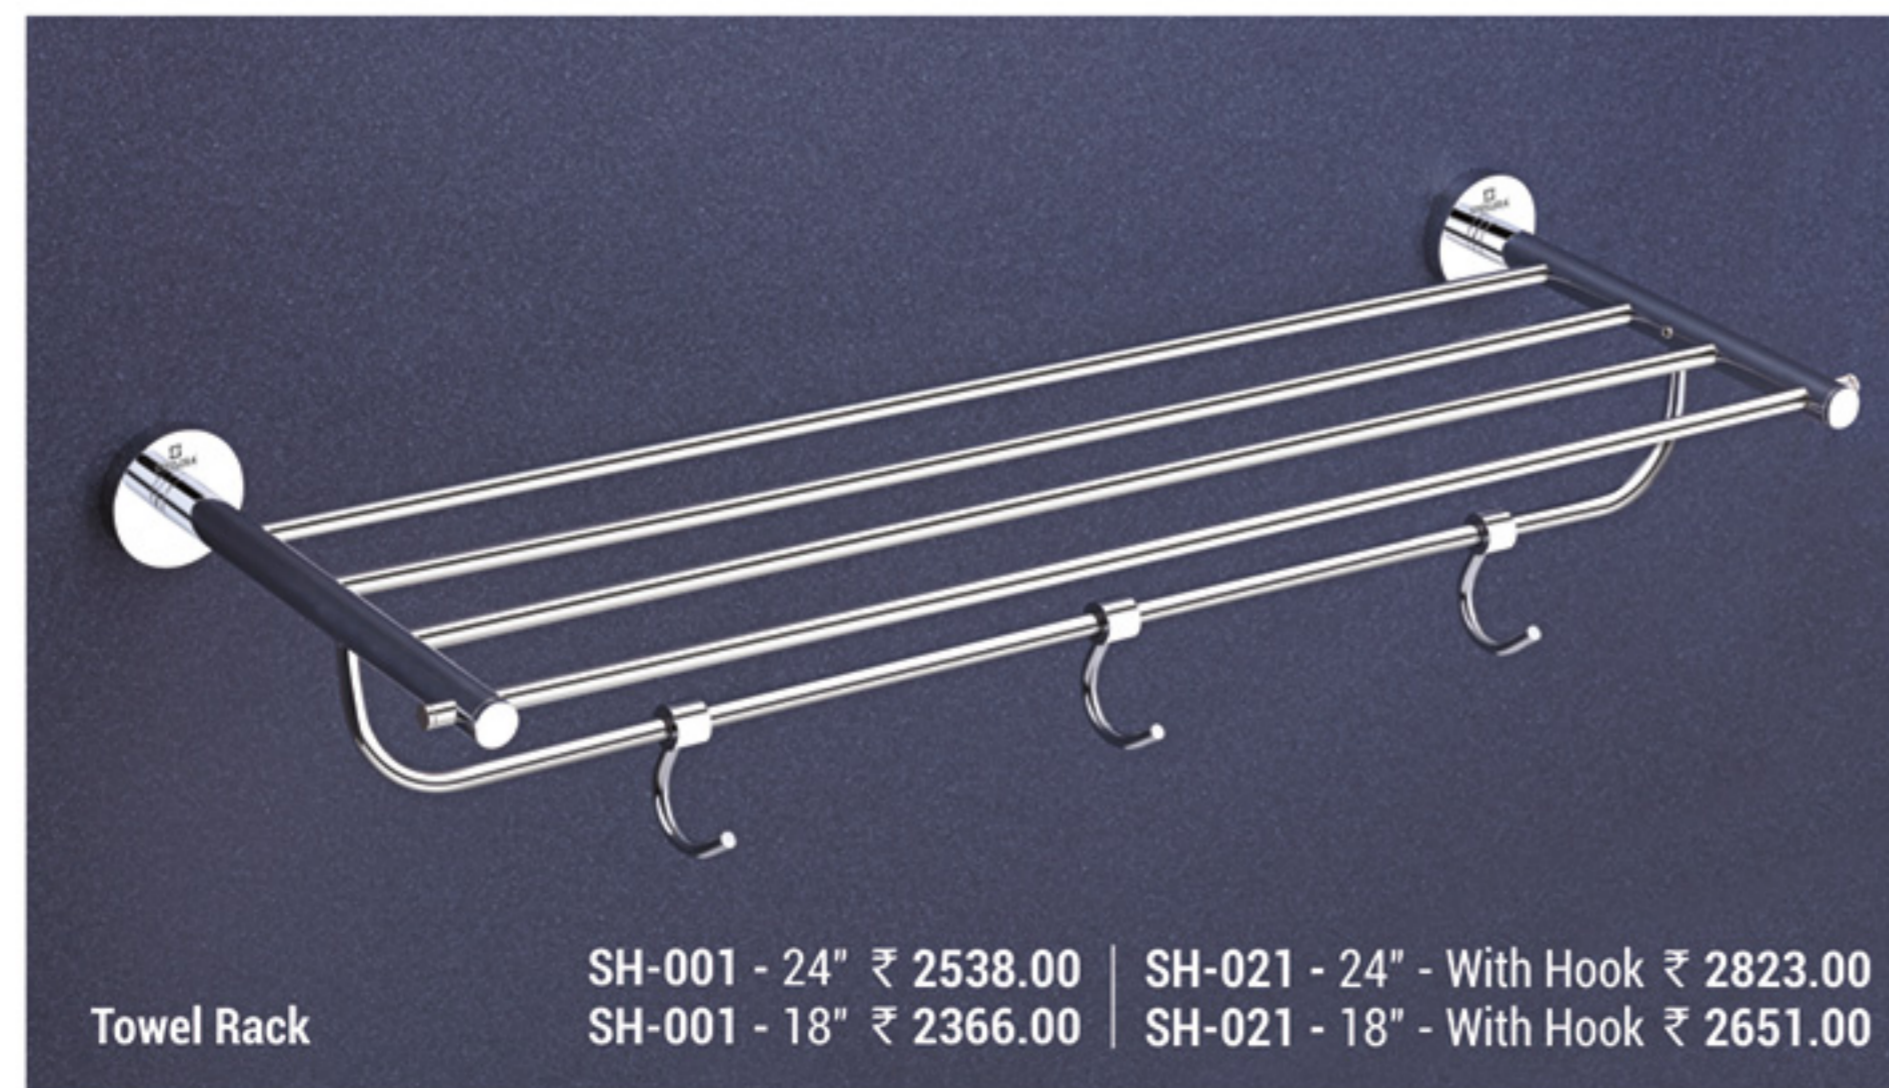

SHBM-002 - Towel Rod 24" - ₹ 1189.00

SHBM-012 - Paper Holder with Lid ₹ 1057.00

SHINE

Smart Simplicity

- EXTRA DURABLE
- EASY TO CLEAN
- CHROME FINISH
- BEST QUALITY

CLASSY

Shapes to Inspire

- EXTRA DURABLE
- EASY TO CLEAN
- CHROME FINISH
- BEST QUALITY