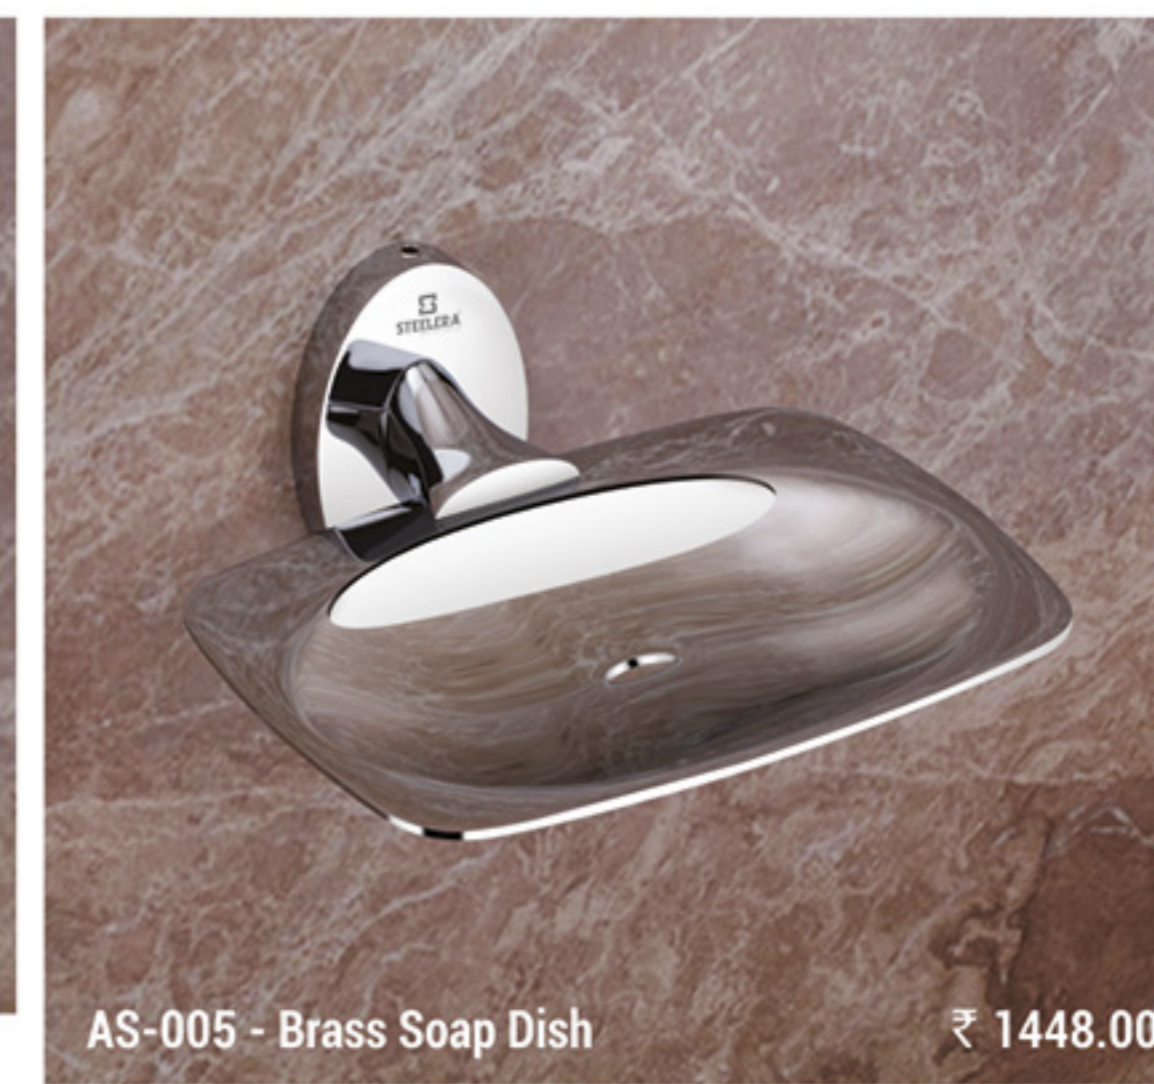

MATERIAL FULLY BRASS USED

- EXTRA DURABLE
- EASY TO CLEAN
- CHROME FINISH
- BEST QUALITY