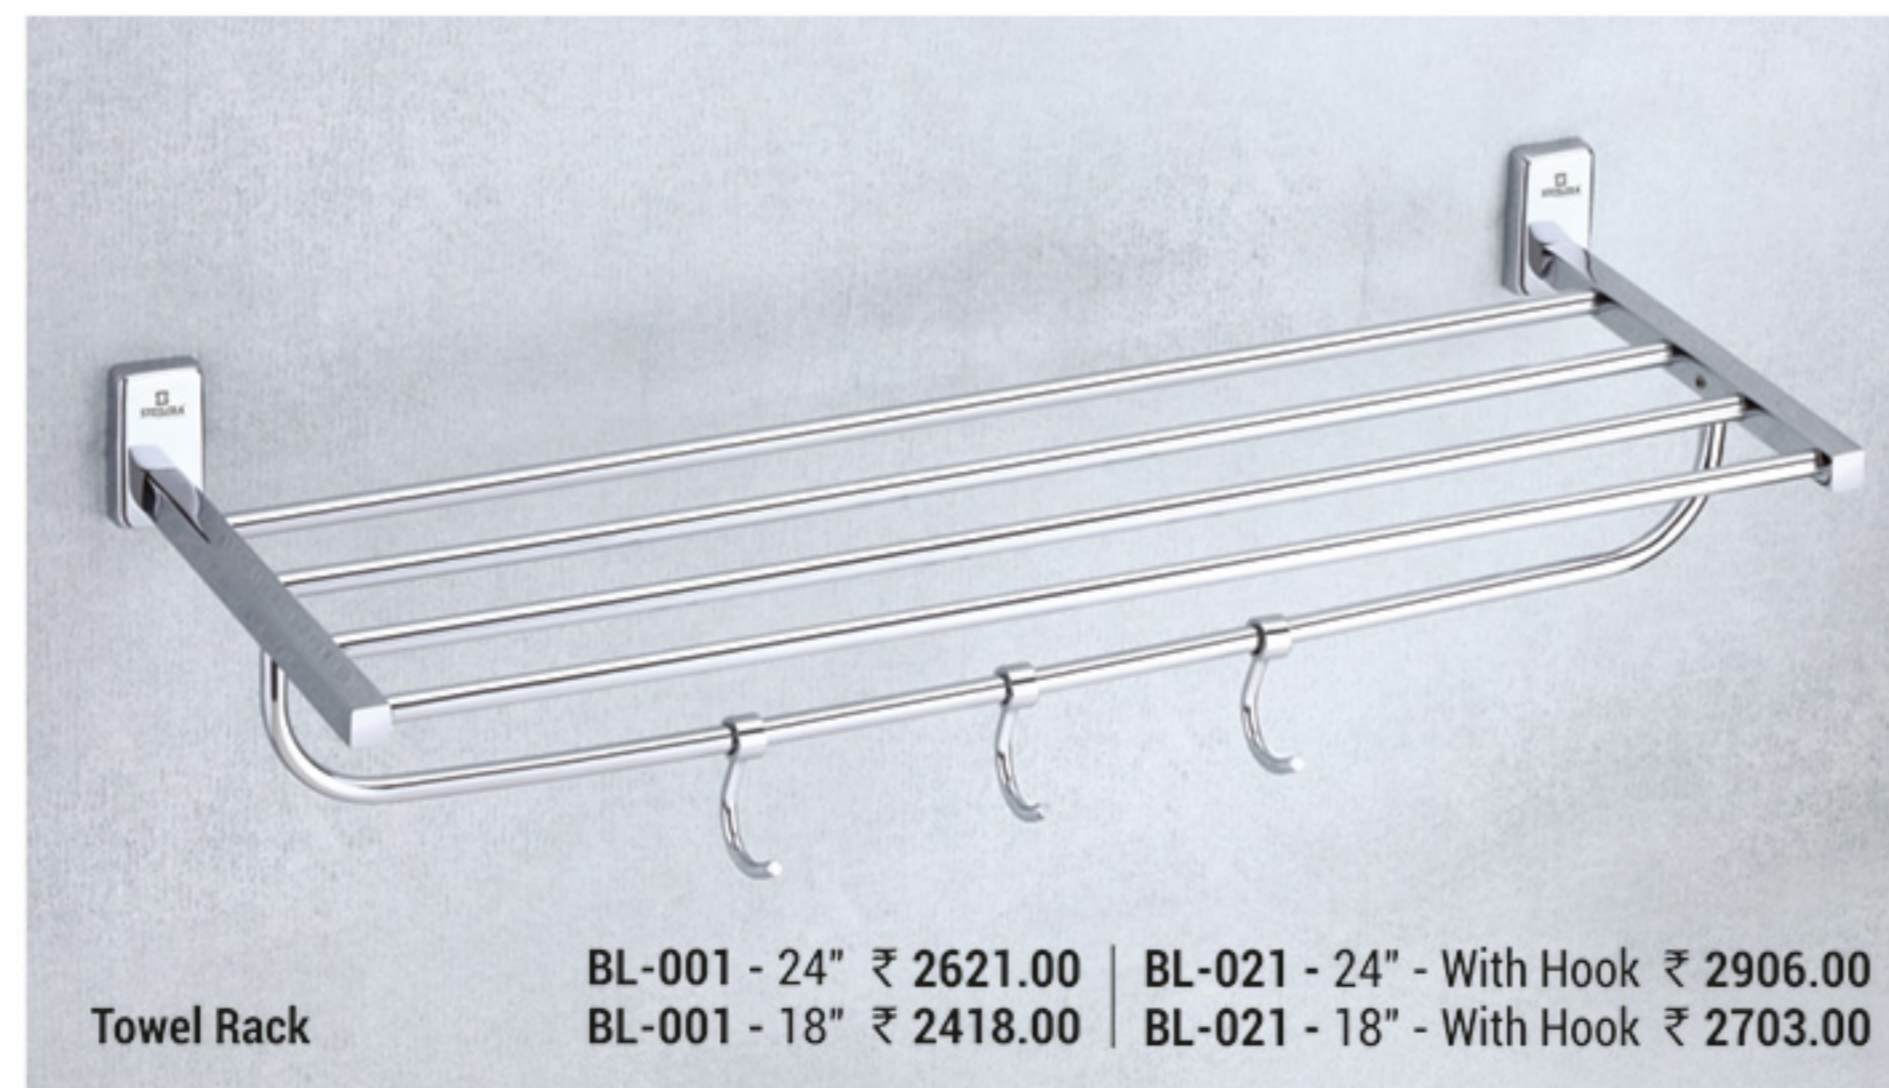

Inspired In Nature

- EXTRA DURABLE
- EASY TO CLEAN
- CHROME FINISH
- BEST QUALITY