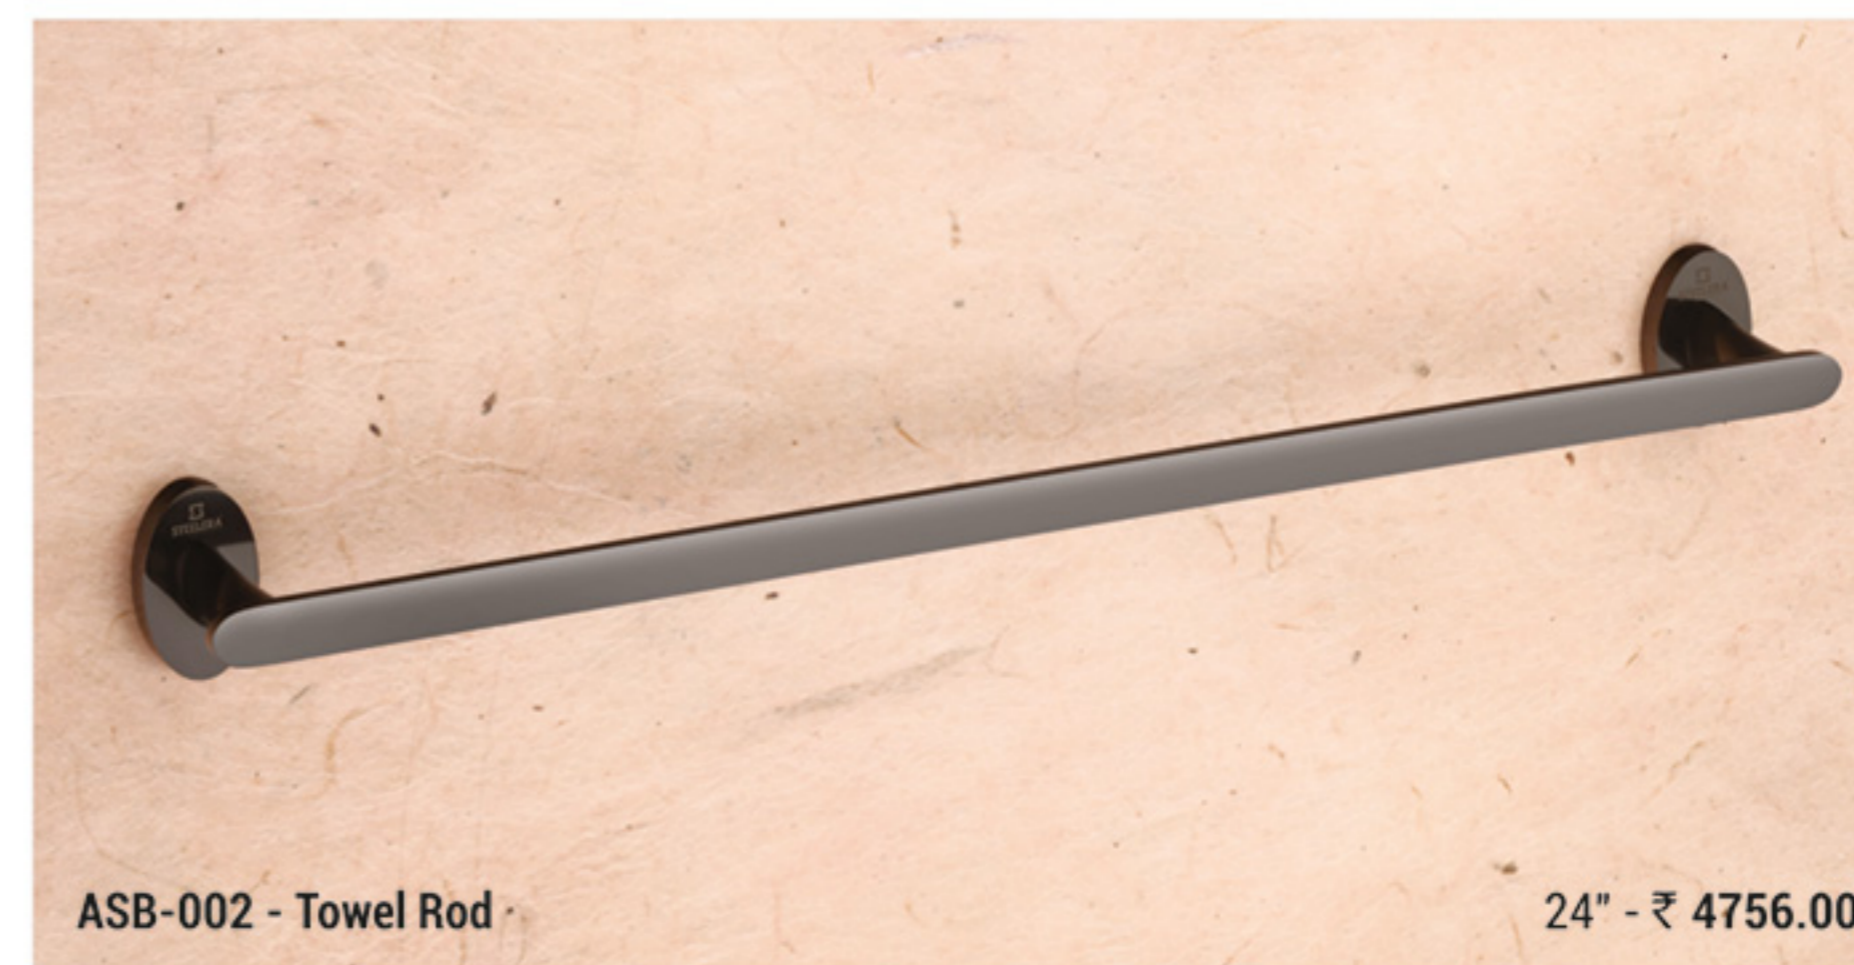

- EXTRA DURABLE
- EASY TO CLEAN
- PVD FINISH
- BEST QUALITY