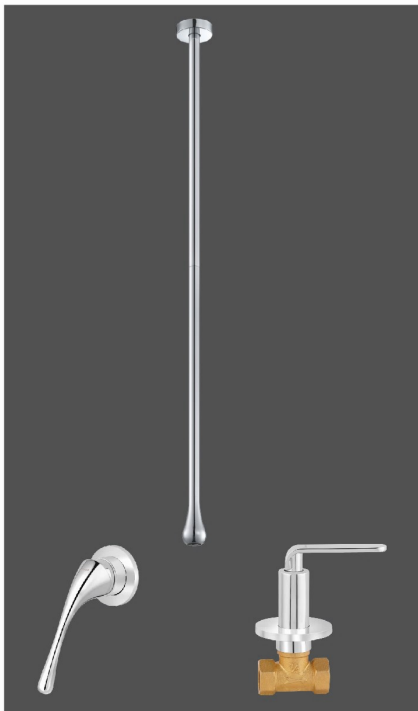

SPECIAL FAUCETS COLLECTION

Ceiling Faucet "Lektemo" (Chrome)
Wall Mounted Faucet With Concealed Shower Mixer
SM 2011 - MRP : 41,500.00
With Concealed Stop Cock
SM 2012 - MRP : 37,500.00