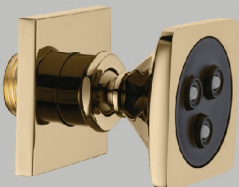

Model No. - SM 1034 Brushed Gold
Body Jets "Waves"
with 3 Nozzle
MRP : 5,000.00