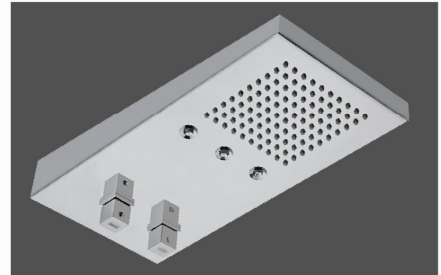

Model No. - SM 1515
Size - 550 mm X 250 mm x 50 mm
Rain Shower "Revolution"
(2 Function - Cray Rain & Refreshing Mist)
MRP : 37,500.00