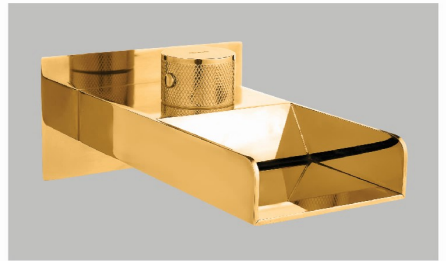

SM - 1326 Titanium Gold
"Linux" Waterfall Bib Cock
MRP : 11,000.00