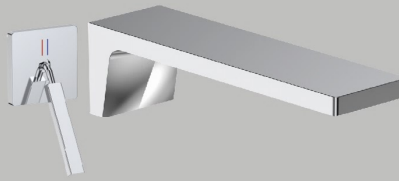

SM - 1041 & 4121 Chrome
"Alexa" Plain Spout
MRP : 12,000.00
"Alpine" Wall Mounted Mixer
MRP : 15,000.00