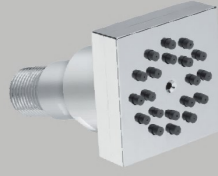

Model No. - SM 1005 Chrome
Body Jets 2 x 2 Square, 20 Nozzle
with 2 Function - Massage & Mist
MRP : 8,000.00