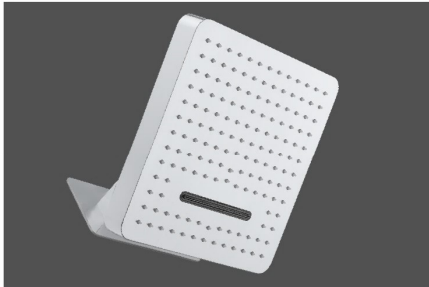

Model No. - SM 6225 Gun Grey
 Size - 600 mm X 360 mm
 Rain Shower " Helios Ring " with Rain & Waterfall
 MRP : 69,000.00

Model No. - SM 6224 Brushed Gold
 Size - 600 mm X 360 mm
 Rain Shower " Helios Ring " with Rain & Waterfall
 MRP : 69,000.00

Model No. - SM 6226 Brushed Copper
 Size - 600 mm X 360 mm
 Rain Shower " Helios Ring " with Rain & Waterfall
 MRP : 69,000.00

INFINIA SHOWERS COLLECTION

Model No. - SM 6132 Chrome
Size - 12" X 12" (2 Function - Rain & Waterfall)
Rain Shower "Infinia"
MRP : 46,500.00