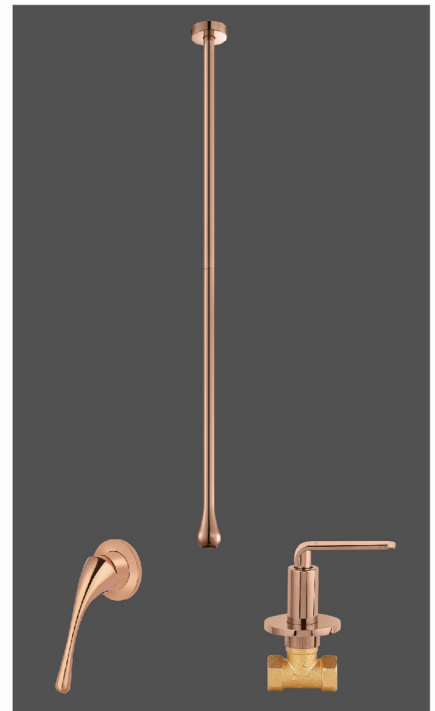

Ceiling Faucet "Lektemo" (Rose Gold)
Wall Mounted Faucet With Concealed Shower Mixer
SM 2015 - MRP : 46,500.00
With Concealed Stop Cock
SM 2016 - MRP : 43,500.00