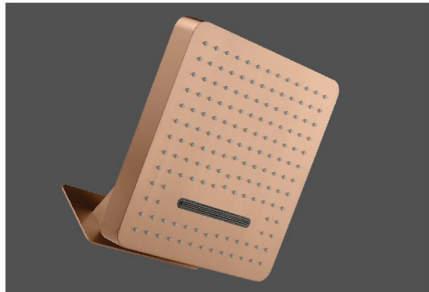

Model No. - SM 6133 Brushed Copper
Size - 12" X 12" (2 Function - Rain & Waterfall)
Rain Shower "Infinia"
MRP : 49,000.00