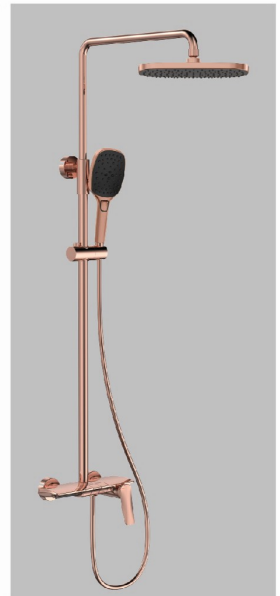

Model No. - **SM 5154**
Brushed Copper
Size - 1300 mm x 150 mm
SS Body Shower Bar with Piano Style,
Hot & Cold Divertor, Rain Shower
8 x 12", Spout & Tele Shower Set
MRP : 57,000.00