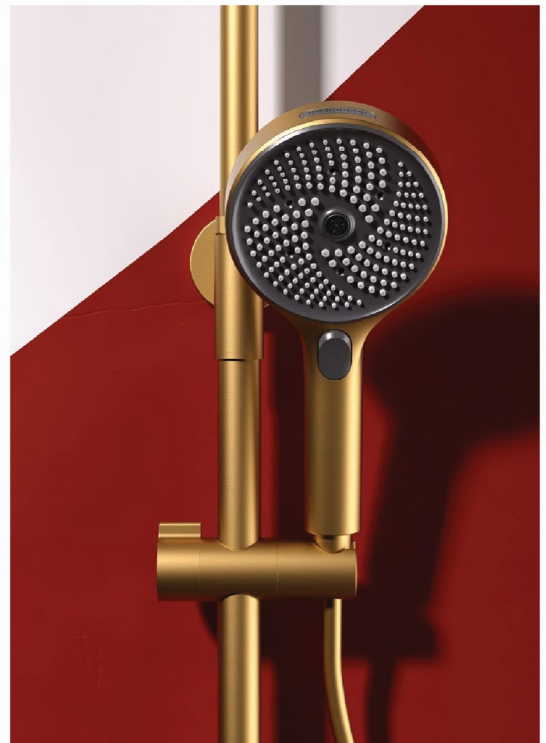

SM - 7154 (Brushed Gold)
Set with Overhead Shower,
Diverter, Spout & Hand Shower
"Orient"
MRP - 55,000.00 (Set)