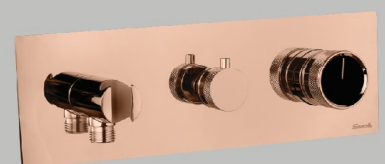

SM - 3476 Rose Gold
"LINUX" 3 way Diverter with Attached Wall Outlet
MRP : 27,000.00