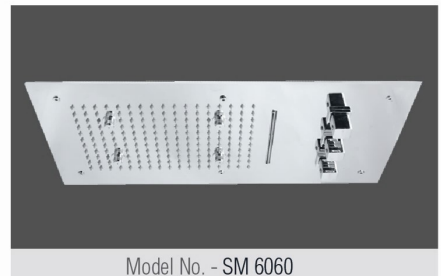

Model No. - SM 6060
Size - 600 mm X 300 mm
Rain Shower "Revolution"
Ceiling Mounted
(3 Function - Rain, Waterfall & Mist)
MRP : 50,000.00