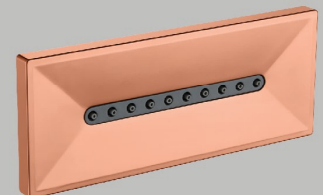

Model No. - SM 0310 Rose Gold
Body Jet "Status"(Square)
with Wavy Nozzle
MRP : 14,000.00