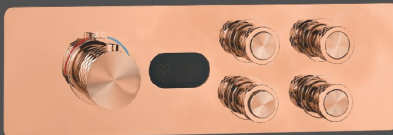

SM - 3516 (Brushed Copper)
4 Function Thermostatic Mixer
With Click & Temp. Display &
Flow Control "UNIFLOW™" (Square)
MRP - 69,000.00