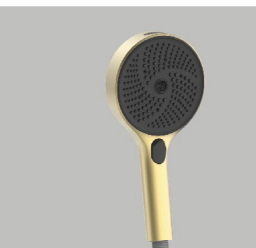

SM - 5191 Gun Grey
Telephonic Shower "Hilife" with
1.5 mtr shower tube & hook
MRP - 8,000.00

SM - 5192 Brushed Gold
Telephonic Shower "Hilife" with
1.5 mtr shower tube & hook
MRP - 8,000.00

SM - 5193 Brushed Copper
Telephonic Shower "Hilife" with
1.5 mtr shower tube & hook
MRP - 8,000.00

SM - 7190 Chrome
Telephonic Shower "Orient" with
1.5 mtr shower tube & hook
MRP - 5,800.00

SM - 7194 Matt Black
Telephonic Shower "Orient" with
1.5 mtr shower tube & hook
MRP - 7,560.00

SM - 7191 Gun Grey
Telephonic Shower "Orient" with
1.5 mtr shower tube & hook
MRP - 8,100.00