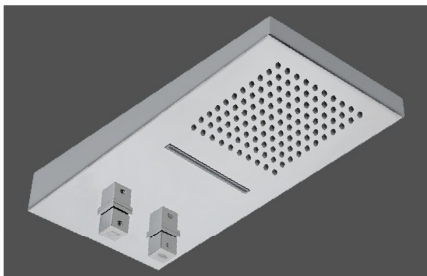

Model No. - SM 1010
Size - 550 mm X 250 mm x 50 mm
Rain Shower "Revolution"
(2 Function - Cray Rain & Refreshing Waterfall)
MRP : 32,000.00