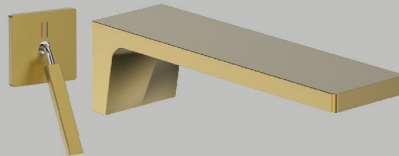

SM - 1043 & 4123 Brushed Gold
"Alexa" Plain Spout
MRP : 13,500.00
"Alpine" Wall Mounted Mixer
MRP : 18,000.00