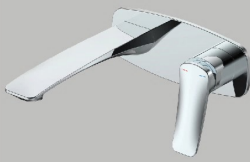

SM - 5186 Chrome
"Hilife" Wall Mounted
Basin Mixer
MRP : 22,000.00