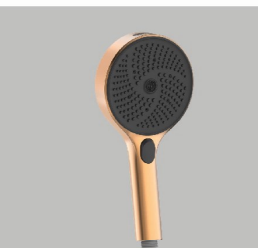

SM - 7193 Brushed Copper
Telephonic Shower "Orient" with
1.5 mtr shower tube & hook
MRP - 8,100.00