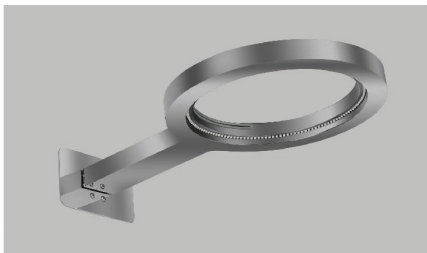

Model No. - SM 6225 Gun Grey
Size - 600 mm X 360 mm
Rain Shower " Helios Ring " with Rain & Waterfall
MRP : 69,000.00