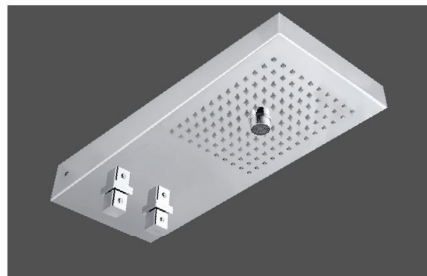

Model No. - SM 1616
Size - 550 mm X 250 mm x 50 mm
Rain Shower "Revolution"
(2 Function - Cray Rain & Column)
MRP : 32,000.00