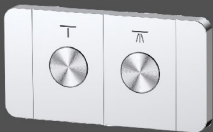

SM - 3441
2 Function Switch Only
"Altom" - Chrome
MRP - 30,000.00