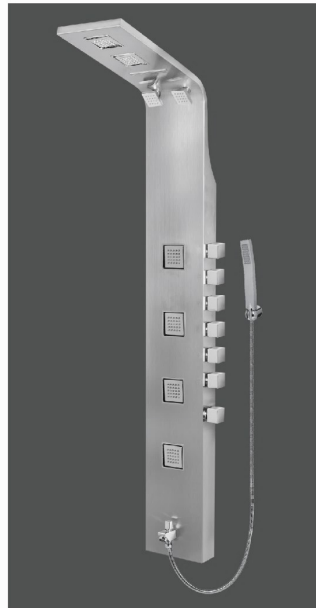

Model No. - SM 6700
Size - 1600 mm x 200 mm
Ultra Steel Body, Multi Control,
4 Concealed Shower Tile Jets, Hand Shower,
O.H. Shower, 2 Shoulder Body Jet, Spout &
Waterfall. (Square Shaped Design)
MRP : 79,000.00