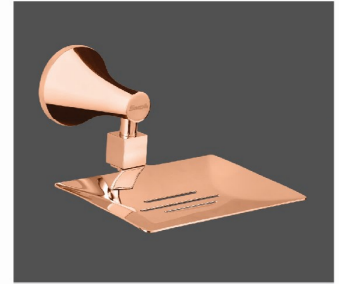

Pyramid Series - Rose Gold

SM - PMRG - 0001
Robe Hook
MRP : 1,750.00

SM - PMRG - 0002
Towel Ring
MRP : 3,350.00

SM - PMRG - 0003
Tumbler Holder
MRP : 2,750.00

SM - PMRG - 0004
Soap Dish
MRP : 2,950.00

SM - PMRG - 0005
Toilet Paper Holder
MRP : 4,300.00