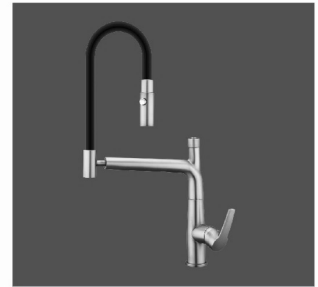

SM - 9070
Kitchen Mixer "Freedom"
with Moving Spout & Dual Flow
MRP: 19,000.00