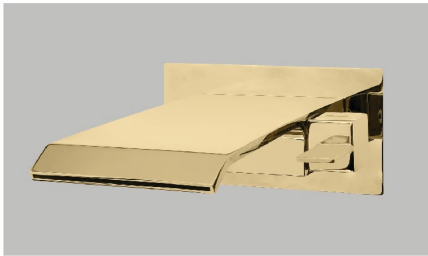

SM - 1353 Brushed Gold
Waterfall Bib Cock 6" Square
MRP : 10,000.00