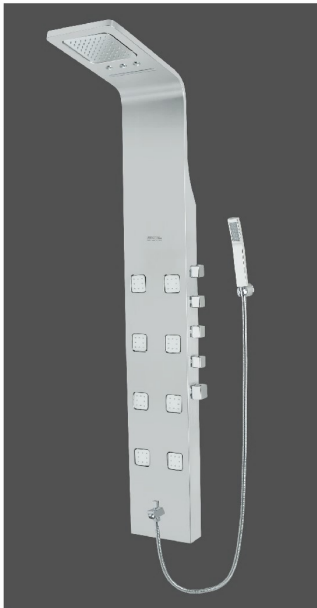

SHOWER PANEL COLLECTION

Model No. - SM 3500
Size - 1650 mm x 225 mm
Ultra Steel Body, Multi Control,
2" Flow adjustable SS Body Jets (8 Pc),
Button Spout, Hand Shower, Waterfall
Adjustable O.H. Shower, & Mist 3 Nozzle
MRP : 96,000.00