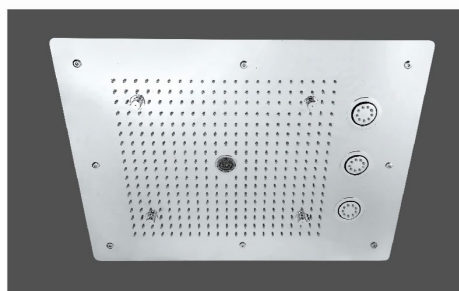

Special Features : 3 Jets for Shoulder Massage

Model No. - SM 6125
Size - 24" X 18"
Rain Shower "Aqua Magic"
(4 Function - Rain, Mist, Column & Sholder Jet 3 Pcs)
MRP : 82,500.00