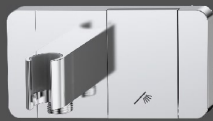

SM - 3491
Wall Outlet with Button
"Alpy" - Chrome
MRP - 30,000.00