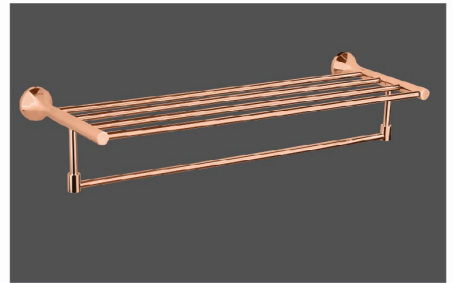

SM - PMRG - 0007
Towel Rack 24"
MRP : 14,600.00