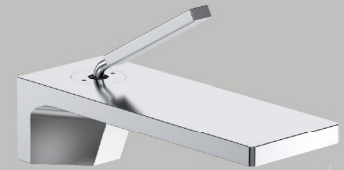

SM - 4211 Chrome
"Amaze" Wall Mounted
Basin Mixer
MRP : 29,000.00