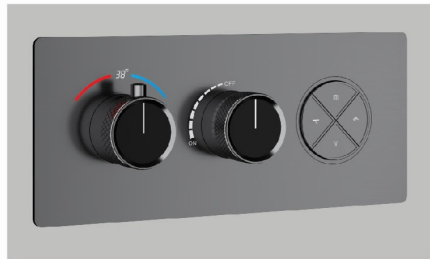

"LINUX" 4 Function
THERMOSTATIC MIXER
SM - 3407 Gun Grey
MRP : 67,500.00