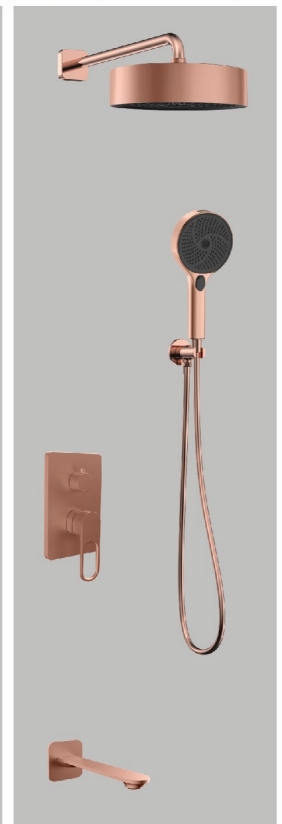

SM - 7155 (Brushed Copper)
Set with Overhead Shower,
Diverter, Spout & Hand Shower
"Orient"
MRP - 59,000.00 (Set)