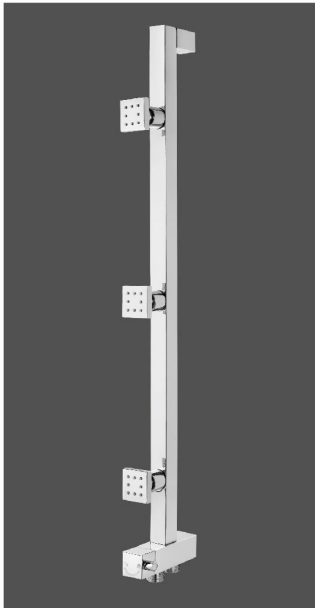

SHOWER BAR COLLECTION

Model No. - **SM 1551**
Size - 600 mm x 24 mm
Shower Bar With Body Jets
Suitable For Normal Mixer & Con. Divertor
Can Be Installed After Tiling
Sleek & Stylish Design
Can Be Attached To Button Spout
MRP : 22,000.00