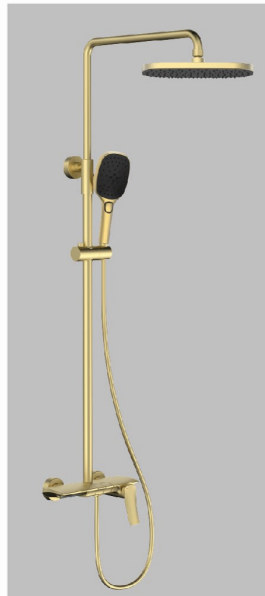

Model No. - **SM 5152**
Brushed Gold
Size - 1300 mm x 150 mm
SS Body Shower Bar with Piano Style,
Hot & Cold Divertor, Rain Shower
8 x 12", Spout & Tele Shower Set
MRP : 51,000.00