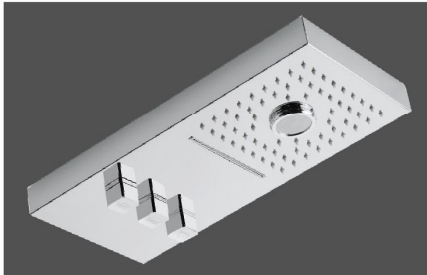

Model No. - SM 6075 Brushed Copper
(4 Function - Rain, Waterfall, Mist & Column)
MRP : 1,20,000.00

RAIN SHOWER REVOLUTION & HELIOS COLLECTION

Model No. - SM 2020
 Size - 550 mm X 250 mm x 50 mm
 Rain Shower "Revolution"
 (3 Function - Rain, Waterfall & Column)
 MRP : 40,000.00