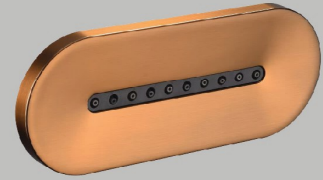

Model No. - SM 0305 Rose Gold
Body Jet "Status"(Oval)
with Wavy Nozzle
MRP : 14,000.00