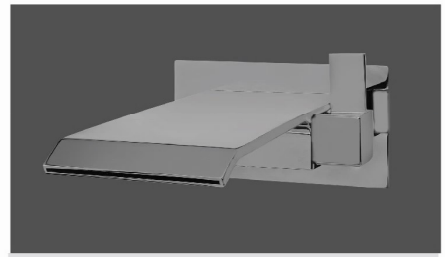

SM - 1334 Gun Grey
Waterfall Bib Cock 8" Square
MRP : 10,500.00