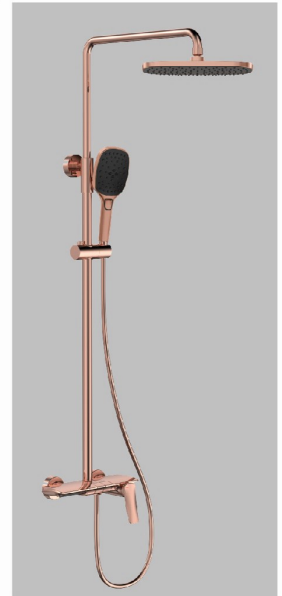

Model No. - SM 5154
Brushed Copper
Size - 1300 mm x 150 mm
SS Body Shower Bar with Piano Style,
Hot & Cold Diverter, Rain Shower
8 x 12", Spout & Tele Shower Set
MRP : 57,000.00