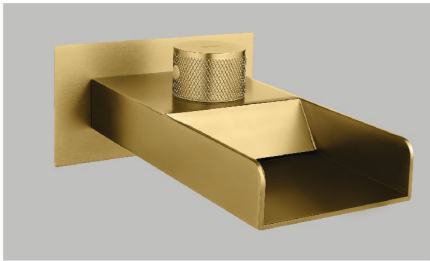

SM - 1323 Brushed Gold
"Linux" Waterfall Bib Cock
MRP : 11,000.00