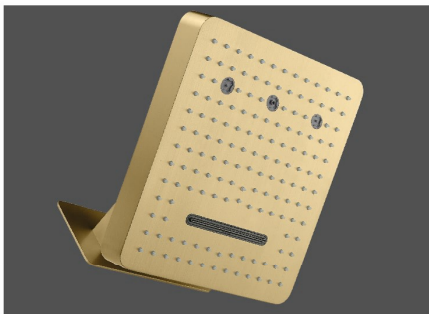

Model No. - SM 6136 Brushed Gold
Rain Shower "Infinia" Size - 12" X 12"
(3 Function - Rain, Waterfall & Hammer with Soft Flow)
MRP : 58,000.00