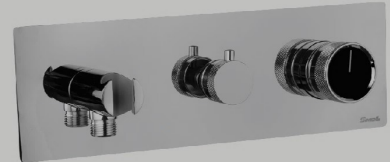

SM - 3477 Gun Grey
"LINUX" 3 way Diverter with Attached Wall Outlet
MRP : 27,000.00