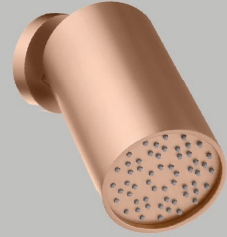

TRACKON SHOWER COLLECTION

Model No. - SM 6302
Rain Shower "Trackon"
with Rain - Chrome
MRP : 18,000.00

Model No. - SM 6305
Rain Shower "Trackon"
with Rain - Matt Black
MRP : 18,000.00

Model No. - SM 6304
Rain Shower "Trackon"
with Rain - Gun Grey
MRP : 22,000.00

Model No. - SM 6301
Rain Shower "Trackon"
with Rain - Brushed Gold
MRP : 22,000.00

Model No. - SM 6303
Rain Shower "Trackon"
with Rain - Brushed Copper
MRP : 22,000.00

Model No. - SM 6307
Rain Shower "Trackon"
with Hammer - Chrome
MRP : 18,000.00