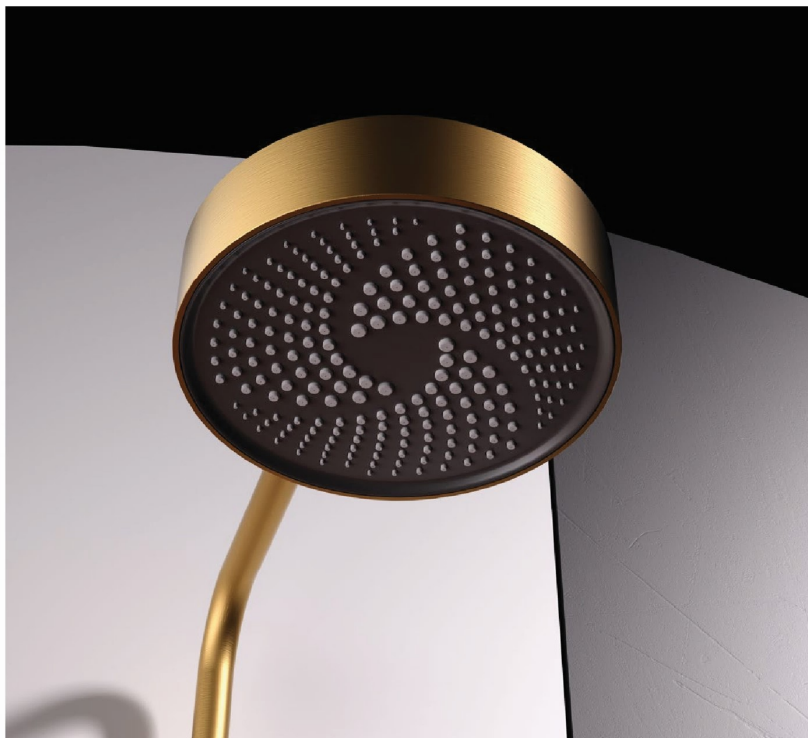

DIVERTER COLLECTION - ORIENT SERIES