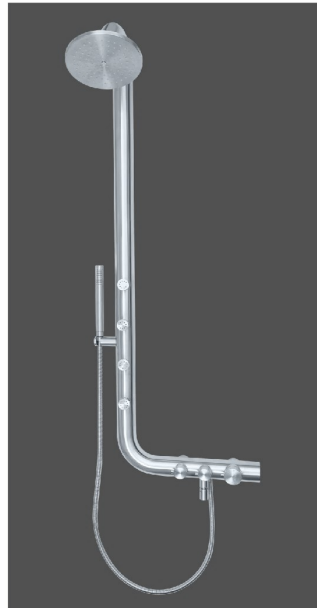

Model No. - SM 9303
 Size - 1200 mm x 200 mm
 Glass Body, Single Control,
 8" Round O.H. Shower , Concealed 2" Round
 Body Jets 6 PCS with Spout & Tele Shower
 MRP : 37,500.00

Model No. - SM 9086
 Size - 1370 mm x 200 mm
 ABS Body, Single Control,
 Round O.H. Shower, Body Jets Spout &
 Tele Shower
 MRP : 28,500.00

Model No. - SM 9085
 Size - 1370 mm x 200 mm
 ABS Body, Single Control,
 Round O.H. Shower, Body Jets Spout &
 Tele Shower
 MRP : 30,000.00

SHOWER BAR COLLECTION

Model No. - **SM 1551**
 Size - 600 mm x 24 mm
 Shower Bar With Body Jets
 Suitable For Normal Mixer & Con. Divertor
 Can Be Installed After Tiling
 Sleek & Stylish Design
 Can Be Attached To Button Spout
MRP : 22,000.00