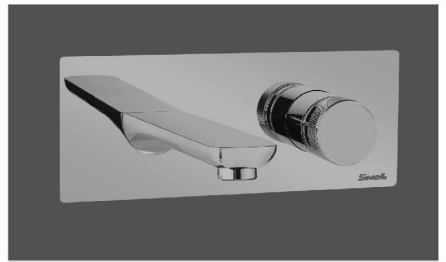

SM - 1325 Rose Gold
"Linux" Waterfall Bib Cock
MRP : 10,000.00

SM - 1326 Titanium Gold
"Linux" Waterfall Bib Cock
MRP : 11,000.00

SM -LNX-1327 Chrome
"Linux" Wall Mounted Cold Faucet
MRP : 9,600.00

SM -LNXMB-1327 Matt Black
"Linux" Wall Mounted Cold Faucet
MRP : 14,400.00