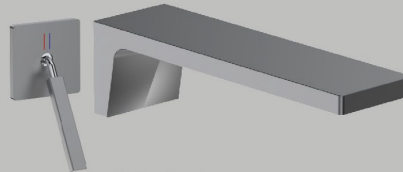

SM - 1045 & 4125 Gun Grey
"Alexa" Plain Spout
MRP : 13,500.00
"Alpine" Wall Mounted Mixer
MRP : 18,000.00