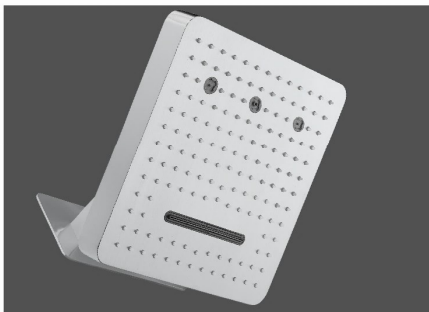

Model No. - SM 6137 Chrome
Rain Shower "Infinia" Size - 12" X 12"
(3 Function - Rain, Waterfall & Hammer with Soft Flow)
MRP : 55,000.00