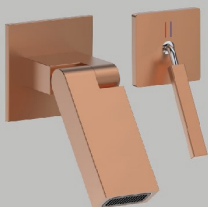

SM - 4134 & 4144 Brushed Copper
"Foldex" Plain Spout MRP : 12,000.00
"Alpine" Wall Mounted Mixer
MRP : 18,000.00