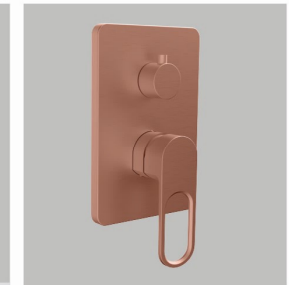

SM - 7105 (Brushed Copper)
3 Way Diverter "Orient"
MRP - 25,000.00