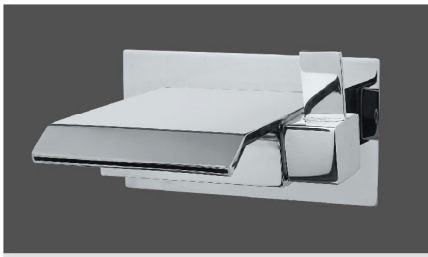

SM - 1331 Chrome
Waterfall Bib Cock 8" Square
MRP : 9,000.00