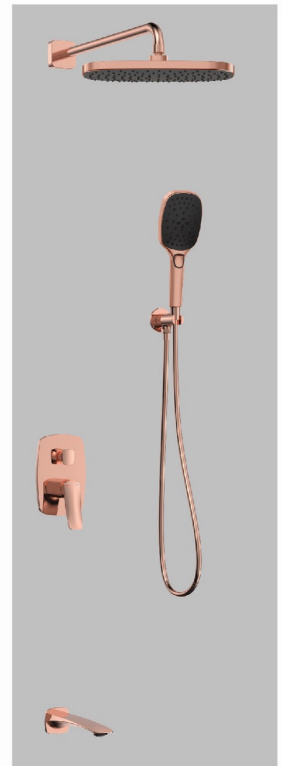

SM - 5650 (Brushed Copper)
Set with Overhead Shower,
Diverter, Spout & Hand Shower
"Hilife"
MRP - 62,000.00 (Set)