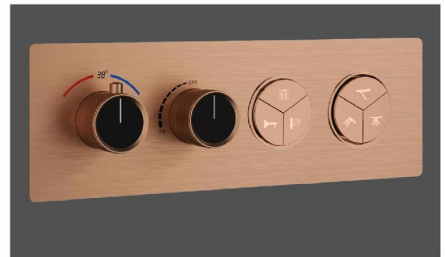

"LINUX" 6 Function
THERMOSTATIC MIXER
SM - 3456 Rose Gold
MRP : 82,500.00