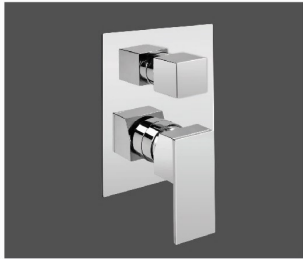

DIVERTER COLLECTION

3 Way (3 Outlet)
Concealed Bath Mixer
"Quattro"
SM - 7700
MRP : 15,000.00