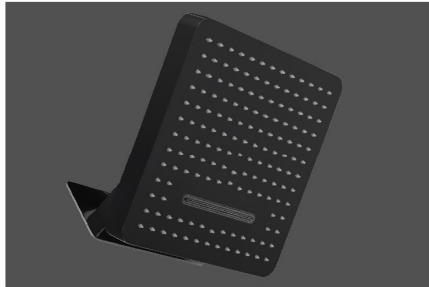

Model No. - SM 6225 Gun Grey
 Size - 600 mm X 360 mm
 Rain Shower " Helios Ring " with Rain & Waterfall
 MRP : 69,000.00

Model No. - SM 6224 Brushed Gold
 Size - 600 mm X 360 mm
 Rain Shower " Helios Ring " with Rain & Waterfall
 MRP : 69,000.00

Model No. - SM 6226 Brushed Copper
 Size - 600 mm X 360 mm
 Rain Shower " Helios Ring " with Rain & Waterfall
 MRP : 69,000.00

INFINIA SHOWERS COLLECTION

Model No. - SM 6132 Chrome
Size - 12" X 12" (2 Function - Rain & Waterfall)
Rain Shower "Infinia"
MRP : 46,500.00