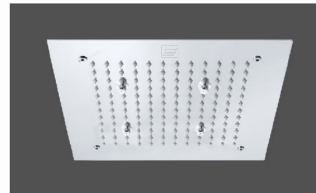

Model No. - SM 6007
Size - 12" X 12"
(2 Function - Rain & Mist)
MRP : 30,000.00