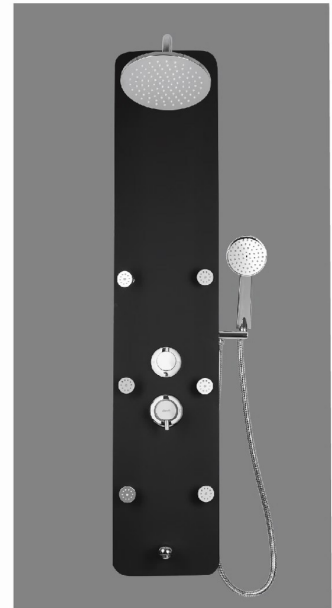

Model No. - SM 9301
Size - 1200 mm x 200 mm
ABS Body, Single Control,
8" Round O.H. Shower , Open 1 " Round
Body Jets 6 PCS with Spout & Tele Shower
MRP : 27,000.00