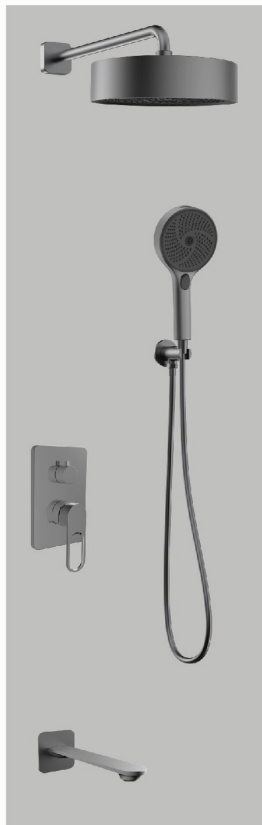

SM - 7153 (Gun Grey)
Set with Overhead Shower,
Diverter, Spout & Hand Shower
"Orient"
MRP - 51,000.00 (Set)