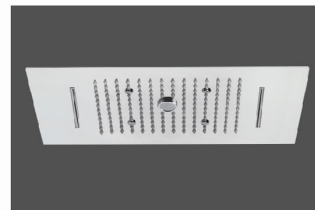

Model No. - SM 6006
Size - 36" X 20" (4 Function)
Rain Shower "Aqua Magic"
(Rain / Waterfall / Mist / Column)
MRP : 1,20,000.00