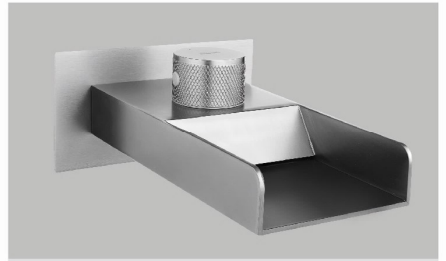

SM - 1324 Gun Grey
"Linux" Waterfall Bib Cock
MRP : 11,000.00