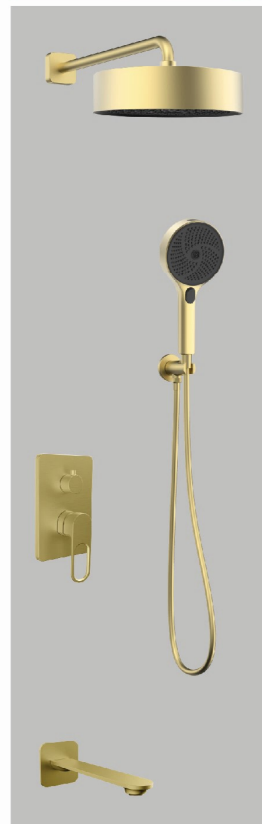

SM - 7154 (Brushed Gold)
Set with Overhead Shower,
Diverter, Spout & Hand Shower
"Orient"
MRP - 55,000.00 (Set)