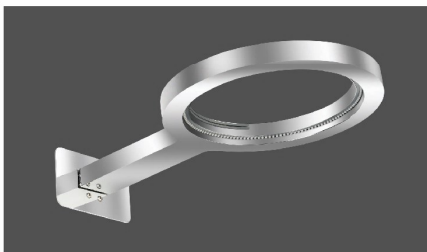

Model No. - SM 6222 Chrome
Size - 600 mm X 360 mm
Rain Shower " Helios Ring " with Rain & Waterfall
MRP : 66,000.00