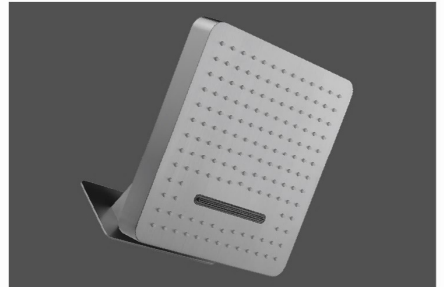

Model No. - SM 6141 Gun Grey
Size - 12" X 12" (2 Function - Rain & Waterfall)
Rain Shower "Infinia"
MRP : 52,000.00