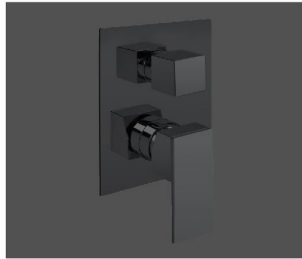

SM -HRT- 6508 (Brushed Gold)
 Close Hole Basin Mixer "Heritage"
 MRP: 32,000.00

SM -HRT- 6505 (Brushed Gold)
 Basin Mixer Long "Heritage"
 MRP: 23,000.00

DIVERTER COLLECTION

3 Way (3 Outlet)
Concealed Bath Mixer
"Quattro"
SM - 7700
MRP : 15,000.00