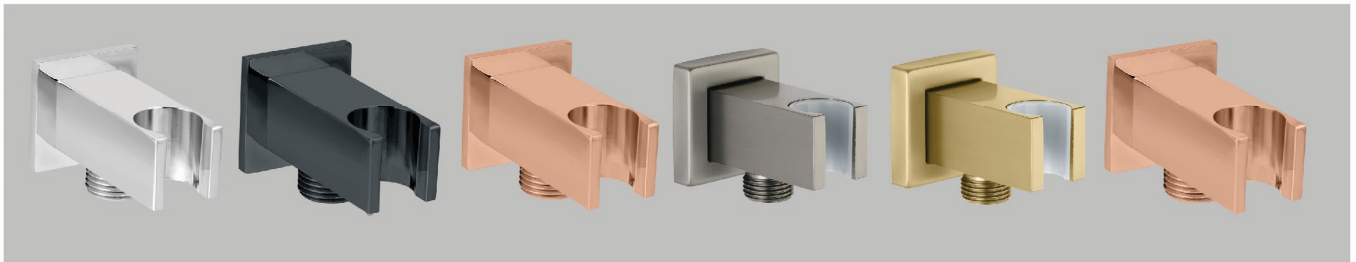

SM - 1012
Wall Outlet Square
MRP : 2,500.00

SM - 1017 Matt Black
Wall Outlet Square
MRP : 5,000.00

SM - 1016 Rose Gold
Wall Outlet Square
MRP : 5,000.00

SM - 1026 Gun Grey
Wall Outlet Square
MRP : 5,000.00

SM - 1027 Brushed Gold
Wall Outlet Square
MRP : 5,000.00

SM - 1030 Brushed Copper
Wall Outlet Square
MRP : 5,000.00