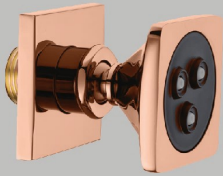

Model No. - SM 1032 Rose Gold
Body Jets "Waves"
with 3 Nozzle
MRP : 5,500.00