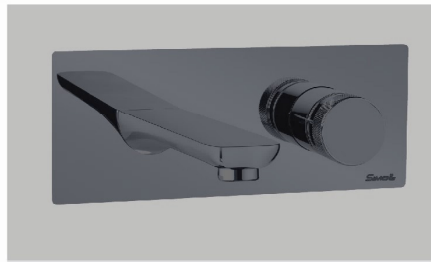

SM -LNXMB-1327 Matt Black
"Linux" Wall Mounted Cold Faucet
MRP : 14,400.00