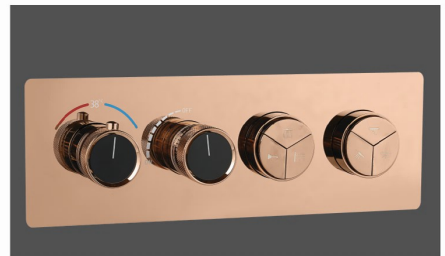

"LINUX" 6 Function
THERMOSTATIC MIXER
SM - 3459 Brushed Copper
MRP : 82,500.00