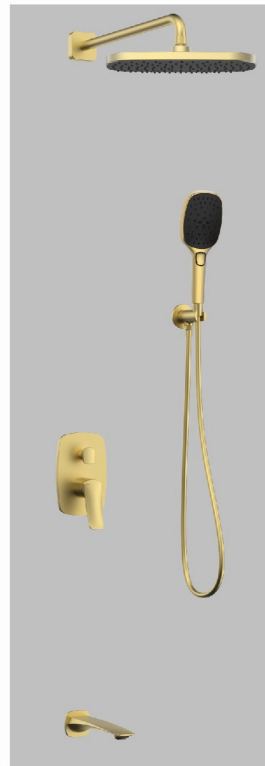

SM - 5550 (Brushed Gold)
Set with Overhead Shower,
3 Way Diverter, Spout &
Hand Shower "Hilife"
MRP - 58,000.00 (Set)