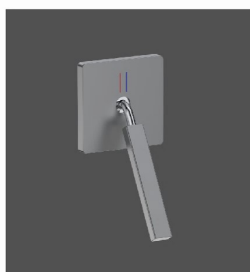

SM - 4125 Gun Grey
Wall Mounted Mixer
"Alpine"
MRP : 18,000.00