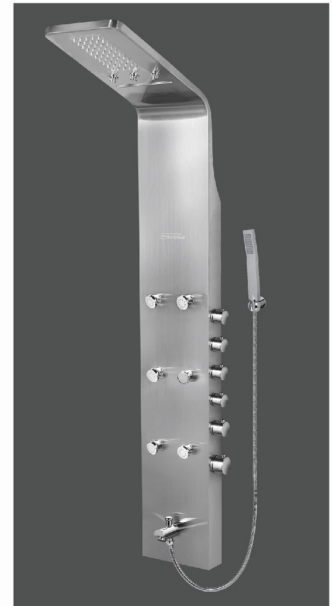

Model No. - SM 1900
Size - 1400 mm x 220 mm
Ultra Steel Matte Finish Body, Multi Control,
1" Round Movable Brass Body Jet (6 PCS),
Overhead Shower, Button Spout, Waterfall
& Fog Mist - 3 Nozzle
MRP : 82,500.00