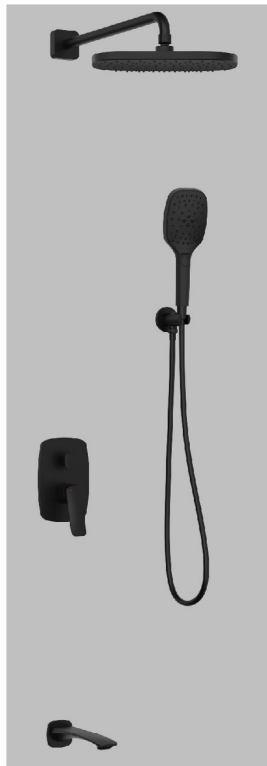

SM - 5500 (Matt Black)
Set with Overhead Shower,
3 Way Diverter, Spout &
Hand Shower "Hilife"
MRP - 48,000.00 (Set)