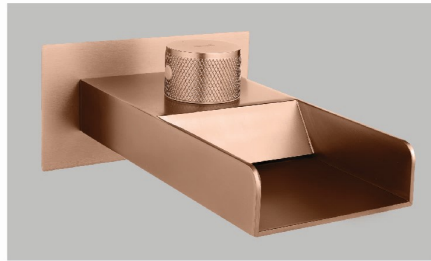

SM - 1321 Chrome
"Linux" Waterfall Bib Cock
MRP : 9,000.00

SM - 1322 Matt Black
"Linux" Waterfall Bib Cock
MRP : 10,000.00

SM - 1324 Gun Grey
"Linux" Waterfall Bib Cock
MRP : 11,000.00

SM - 1323 Brushed Gold
"Linux" Waterfall Bib Cock
MRP : 11,000.00