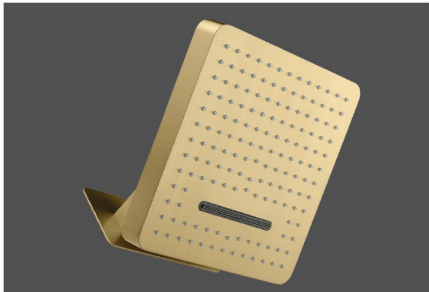

Model No. - SM 6134 Brushed Gold
Size - 12" X 12" (2 Function - Rain & Waterfall)
Rain Shower "Infinia"
MRP : 51,000.00