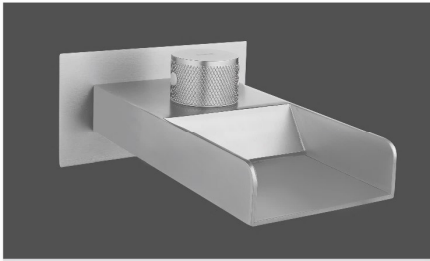

SM - 1333 Brushed Gold
Waterfall Bib Cock 8" Square
MRP : 10,500.00

SM - 1335 Rose Gold
Waterfall Bib Cock 8" Square
MRP : 10,500.00

SM - 1336 Titanium Gold
Waterfall Bib Cock 8" Square
MRP : 10,500.00

WALL MOUNTED COCK COLLECTION