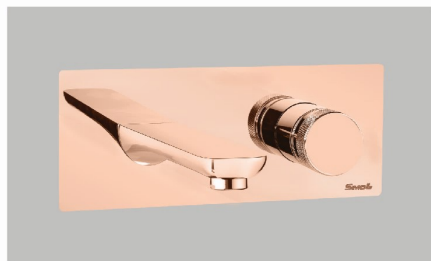

SM -LNXBGR-1327 Brushed Copper
"Linux" Wall Mounted Cold Faucet
MRP : 17,300.00