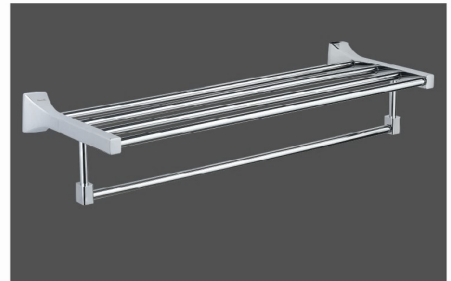

SM - DL - 0017
Towel Rack 24"
MRP : 10,800.00

Delta Series - Matt Black