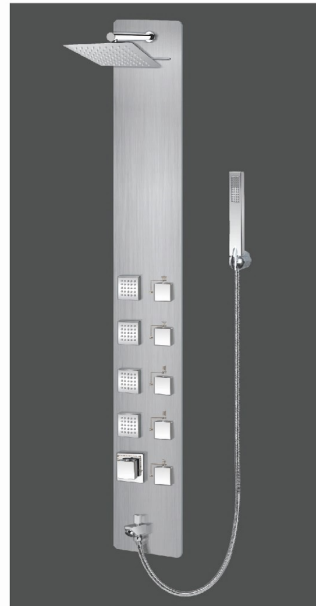

Model No. - SM 7000 (Concealed Panel)
Size - 1450 mm x 200 mm
Ultra Steel Matt Finish Body, Multi Control,
O.H. Shower 6" X 6", Concealed 16 Nozzle.
(Chrome Plated 2.5" Square Fixed Body Jets)
MRP : 67,000.00