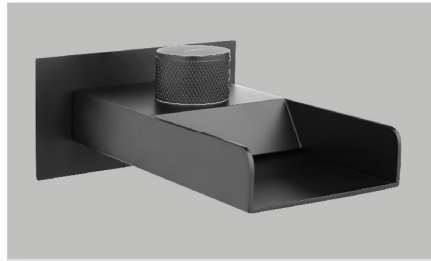

SM - 1322 Matt Black
"Linux" Waterfall Bib Cock
MRP : 10,000.00