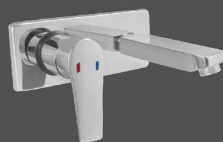

SM-4103
Basin Mixer
"Quattro"
MRP : 12,000.00