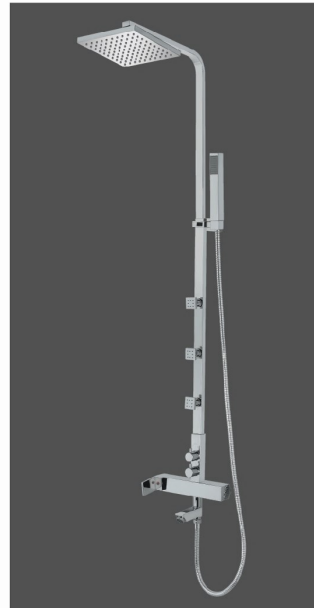

Model No. - **SM 2051**
Size - 1200 mm with Adjustable Height
Shower Bar Square Chrome Finish
Brass Body, Hot & Cold Single Lever Mixer,
3 Revolving Body Jets, 8" X 8" O.H. Shower,
Spout & Tele Shower Set.
MRP : 51,000.00