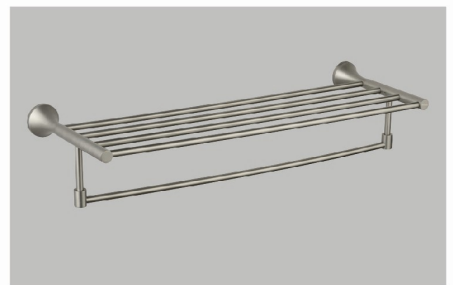

SM - PMGG - 0003
Tumbler Holder
MRP : 2,750.00

SM - PMGG - 0004
Soap Dish
MRP : 2,950.00

SM - PMGG - 0005
Toilet Paper Holder
MRP : 4,300.00

SM - PMGG - 0006
Towel Rod 24"
MRP : 3,900.00

SM - PMGG - 0007
Towel Rack 24"
MRP : 14,600.00