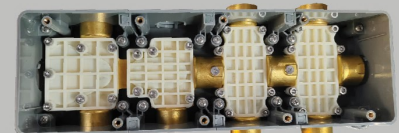

SM - 3520
4 Function Thermostatic Mixer
With Click & Flow Control &
Temp. Display "UNIFLOW™" (Square) - **BODY**
MRP - 30,000.00