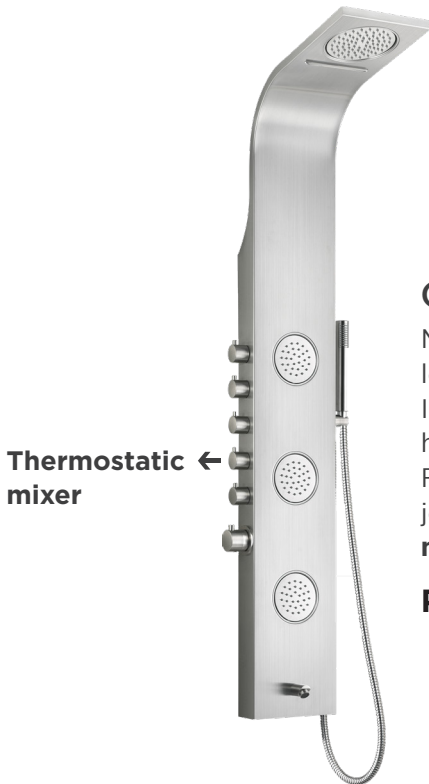

(SC-9713)

Material: Aluminium with black painting | Size:150*23cm | Inbuilt stainless steel 20*20cm top shower | Inbuilt 3pcs body jets | Square ABS hand shower | Brass square spout | Mirror finish stainless steel sheet for body jets | Four-way water diverter for top shower, body jets, hand shower and spout | Brass faucet body with Hot&Cold mixer | 1.5m Stainless steel double locked flexible hoses.

Price: ₹ 36,990/-

(SC-9714)

Material:brushed stainless steel #304 | Size:150*22cm | Inbuilt stainless steel top shower | Inbuilt brass waterfall with brushed finish | Inbuilt 3pcs stainless steel body jets with brushed finish | Round ABS hand shower with brushed finish | Brass spout with brushed finish | Five ways separated diverter for top shower, waterfall, threebody jets, hand shower and spout | Brass faucet body with **Thermostatic mixer** | 1.5m Stainless steel double locked flexible hose.

Price: ₹ 39,990/-

(SC-9715)

Material: brushed stainless steel #304 | Size:150*20cm | Inbuilt ABS top shower and waterfall | Inbuilt 2pcs body jets (2*50 nozzles) | Round ABS hand shower | Brass square spout | Five-way diverter for top shower, waterfall, two bodyjets, hand shower and spout | Brass faucet body with Hot&Cold mixer | 1.5m Stainless steel double locked flexible hoses.

Price: ₹ 32,990/-