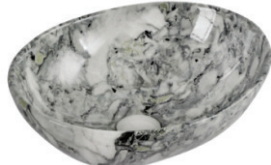

SC-9516 D-71 (G)
Size: 16"x13"
Price: ₹ 4,990/-