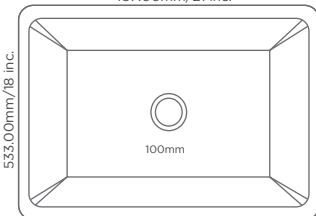

DIMENSION SIZE

457.00mm/18 inc.

SC-9782
(Granite)
Size: 21"x18"
Price: ₹ 6,990/-

INSTALLATION