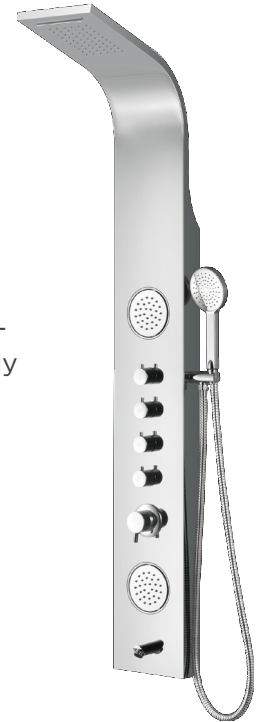

(SC-9719)

Material: brushed stainless steel. #304 | Size:160*22cm | Inbuilt ABS top shower and waterfall | Inbuilt 2pcs ABS body jets | Round ABS hand shower | Brass spout | ABS embedded shelf | Five-way diverter for top shower, waterfall, two bodyjets, hand shower and spout | Brass faucet body with Hot&Cold mixer | 1.5m Stainless steel double locked flexible hose.

Price: ₹ 32,990/-

(SC-9720)

Material: mirror finish stainless steel #304 | Size:150*20cm | Inbuilt ABS top shower and waterfall | Inbuilt 2pcs stainless steel body jets with mirror finish | ABS hand shower | Brass round spout | Four ways separated water diverter for topshower (water together with waterfall), two body jets,handshower and spout | Brass faucet body with Hot&Cold mixer | 1.5m Stainless steel double locked flexible hoses.

Price: ₹ 37,990/-

(SC-9721)

Material: brushed stainless steel #304 | Size:140*20cm | Inbuilt ABS top shower and waterfall | Inbuilt 4pcs body jets | Round ABS hand shower | Round brass spout | Five-way diverter for top shower, waterfall, two bodyjets, hand shower and spout | Brass faucet body with Hot&Cold mixer | 1.5m Stainless steel double locked flexible hoses.

Price: ₹ 36,990/-