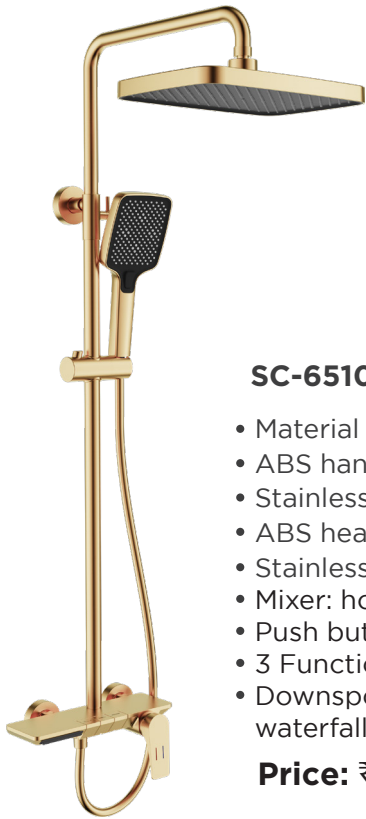

PIONO BUTTON SHOWER PANEL

SC-6510 BGM

- Material brass
- ABS hand shower
- Stainless steel 304 tube
- ABS head shower
- Stainless steel pipe
- Mixer: hot & cold
- Push button
- 3 Function
- Downspout with waterfall

Price: ₹ 36,990/-