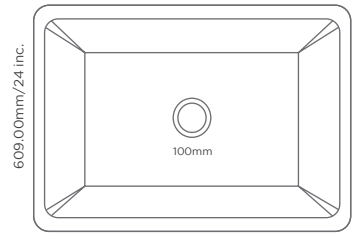

DIMENSION SIZE

457.00mm/18 inc.

SC-9783
(Granite)
Size: 24"x18"
Price: ₹ 7,990/-

INSTALLATION