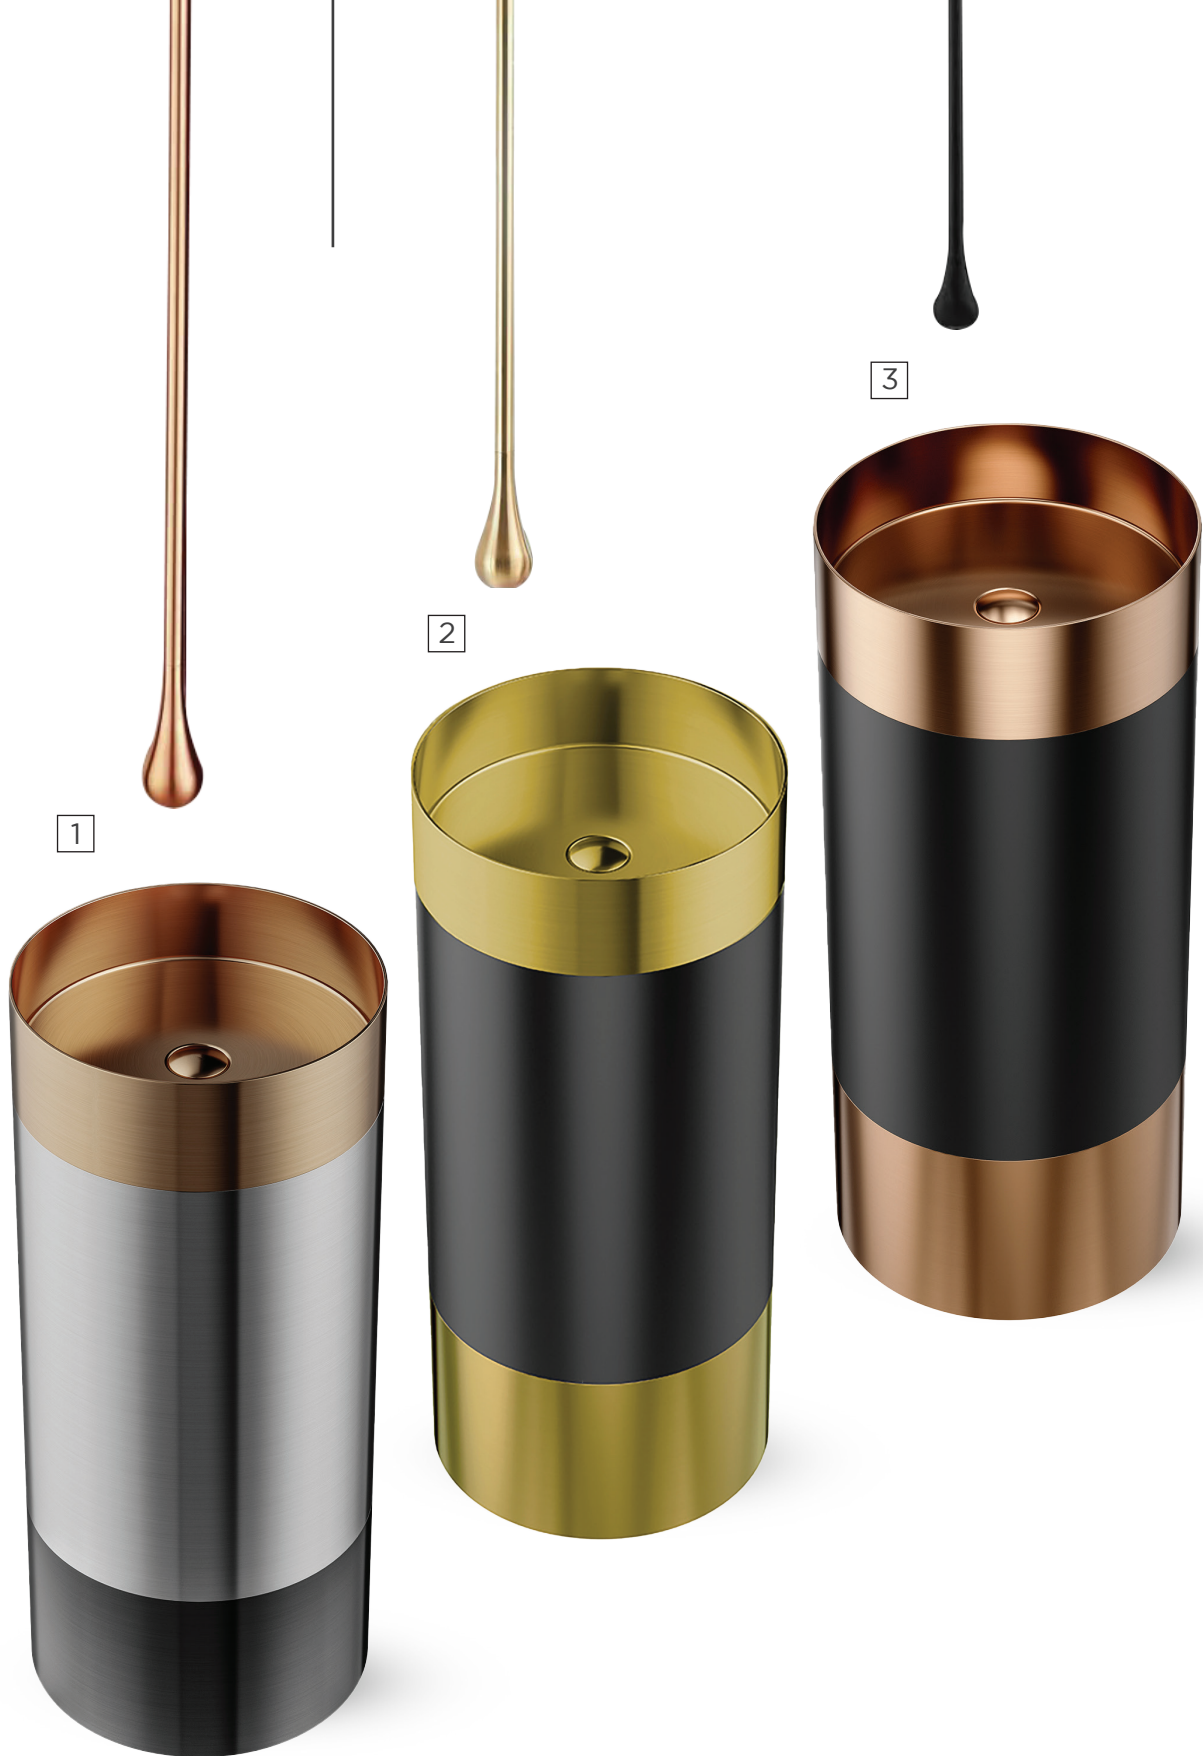

2

**SC - 908 BGM**

Size: 16"x16"x33"

With Pop-up Coupling

**Price: ₹ 75,990/-**

3

**SC - 907 BRG**

Size: 16"x16"x33"

With Pop-up Coupling

**Price: ₹ 75,990/-**

1

**SC - 913 RSB**

Size: 16"x16"x33"

With Pop-up Coupling

**Price: ₹ 85,990/-**

2