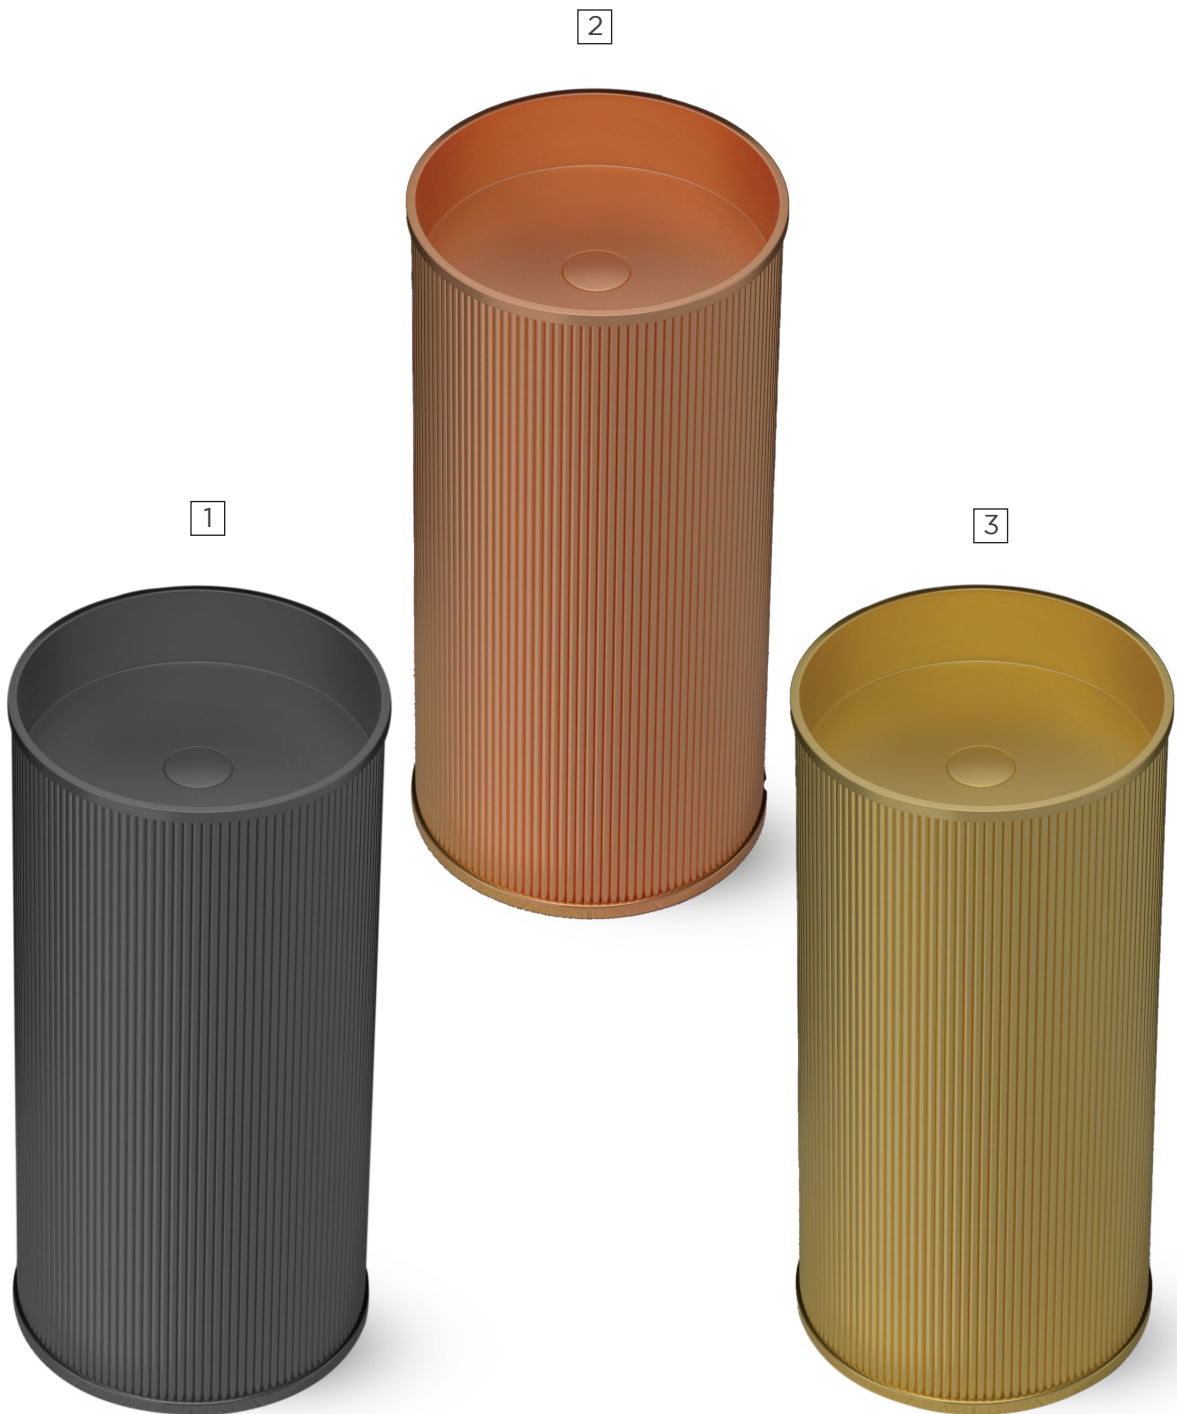

Size: 16"x16"x33"  
with Pop-up Coupling

**Price: ₹ 75,990/-**

2

2

**SC - 915 BBL**

Size: 16"x16"x33"  
with Pop-up Coupling

**Price: ₹ 75,990/-**

3

3

**SC - 916 BRG**

Size: 16"x16"x33"  
with Pop-up Coupling

**Price: ₹ 75,990/-**

1

2

3

1