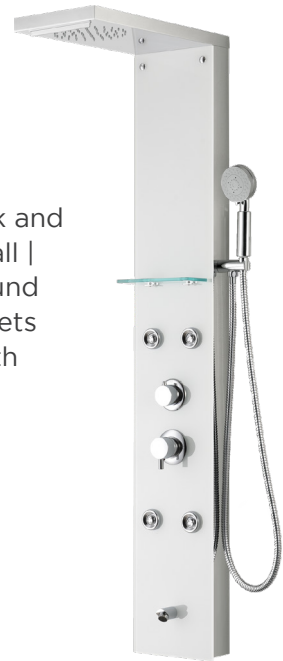

(SC-9716)

Material:brushed stainless steel #304 | Size:160*22cm | Inbuilt two ABS top showers | Inbuilt 4pcs ABS body jets | Round ABS hand shower | Brass pull-up spout | Four ways seperated diverter for two top showers,above twobody jets, under two body jets and hand shower(worktogether with spout) | Brass faucet body with Hot&Cold mixer | 1.5m Stainless steel double locked flexible hose.

Price: ₹ 37,990/-

(SC-9717)

Material: white tempered glass, mirror finish stainlesssteel#304 back and top part | Size:150*25cm | Inbuilt ABS top shower and brass waterfall | Inbuilt 4pcs ABS body jets | Three functions ABS hand shower | Round brass spout | Four-way diverter for top shower, waterfall, four bodyjets and hand shower(work together with spout) | Brass faucet body with Hot&Cold mixer | 1.5m Stainless steel double locked flexible hoses.

Price: ₹ 36,990/-

(SC-9718)

Material: mirror finish stainless steel #304 | Size:150*22cm | Inbuilt ABS top shower with 100 nozzles | Inbuilt brass waterfall | Inbuilt 3pcs ABS body jets | Square ABS hand shower | Brass pull-up spout | Four ways separated diverter for top shower, waterfall, threebody jets, and hand shower(work together with spout) | Brass faucet body with Hot&Cold mixer | 1.5m Stainless steel double locked flexible hose.

Price: ₹ 37,990/-