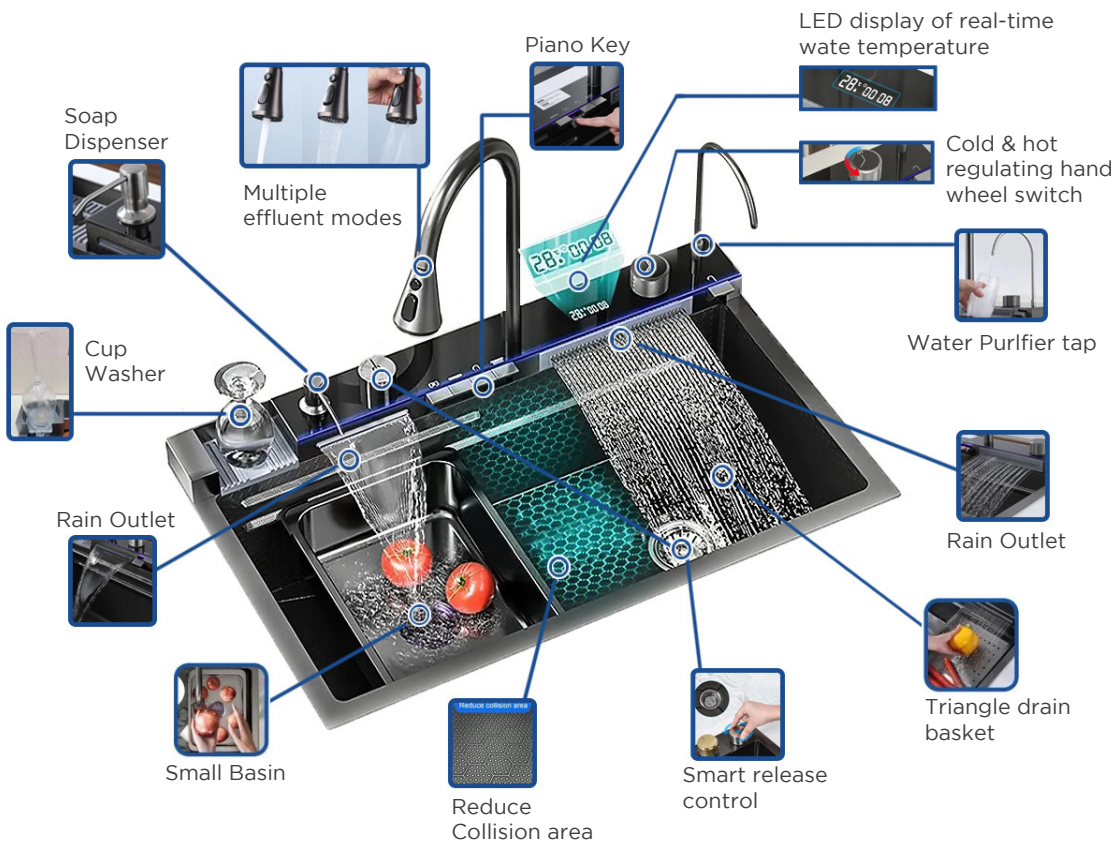

Glass Cleaner

**SC - 950**

**Size: 30"x18" | 24"x18"**

**Color: Black Satin**

**Price: ₹ 29,990/- | ₹ 25,990/-**

**PIANO SWITCH BUTTON**  
Independent control,  
press to switch water outlet mode

## DIGITAL FAUCET WITH SINK