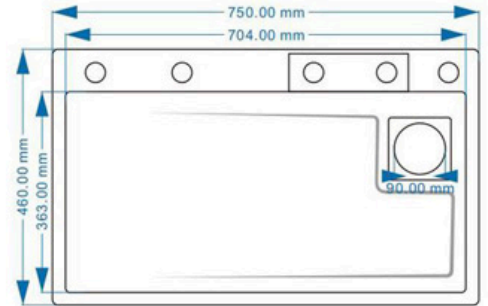

KITCHEN SINK (S.S 304)