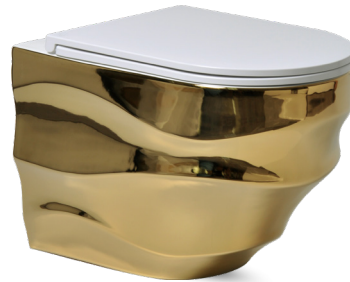

**SC - 9650 G**  
(Rimless)  
Size: 21"x 15"  
Price: ₹ 32,990/-

**SC - 9650 WRGT**  
(Rimless)  
Size: 21"x 15"  
Price: ₹ 32,990/-

**SC - 9650 WGT**  
(Rimless)  
Size: 21"x 15"  
Price: ₹ 32,990/-