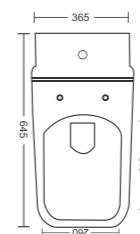

EXCLUSIVE SANITARYWARE