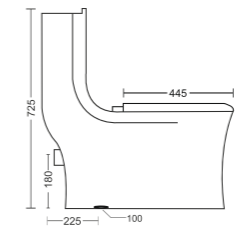

EXCLUSIVE
SANITARYWARE