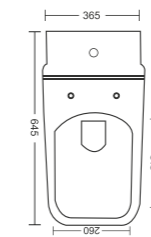

EXCLUSIVE
SANITARYWARE