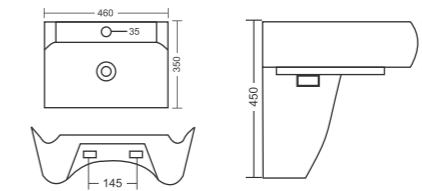

## EXCLUSIVE SANITARYWARE

**MOONWAVE**  
CERAMICS

PREMIUM WUZU BASIN  
(FLOOR MOUNTED)

Coming  
Soon

HALF/FULL PEDESTAL BASIN

ZYR - 034 | ZYRA

Size : 460 X 350 X 450mm  
Size : 18" X 14"  
M.R.P. : 3045/-

VTS - 035 | VITROSA