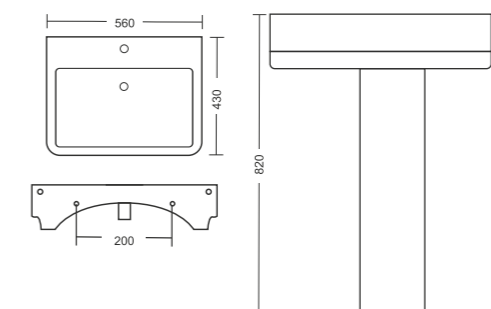

AXR - 036 | AXORA

Size : 560 X 430 X 820mm
Size : 22" X 17"
M.R.P. : 4023/-