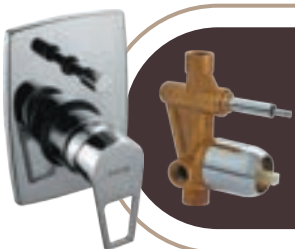

Scan to know more

Cat. No.: F570050
Trim Set - Single Lever Diverter &
Diverter Body 35mm
(Compatible with F860065)
₹1,050/- Trim Set
₹2,450/- Concealed Body

Scan to know more

Cat. No.: F570047
Trim Set - Single Lever Diverter
(Compatible with F860103)
₹1,600/-