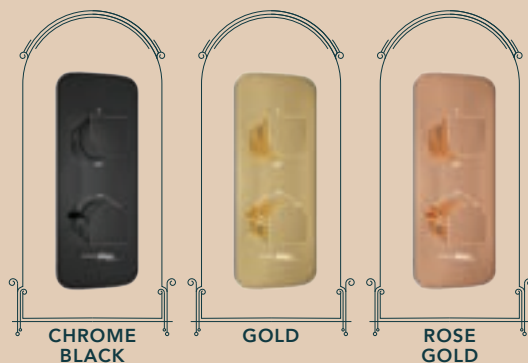

SWITCH UP YOUR SHOWER EXPERIENCE

WITH THE EDGE THERMOSTATIC DIVERTER

CHROME
BLACK

GOLD

ROSE
GOLD

PRECISELY REGULATES THE TEMPERATURE AND SHOWER FLOW
COMES IN 3 ATTRACTIVE COLOURS

Cat. No.: F860014
Thermostatic Valve
5 Way Volume
Control
₹39,990/-