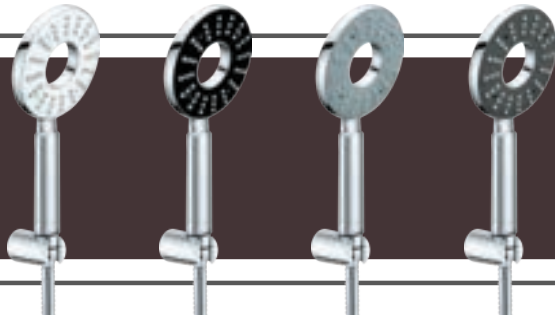

HAND SHOWERS

S E R I E S

Cat. No.: F160113 (White)
Cat. No.: F160114 (Black)
Cat. No.: F160115 (Grey)
Cat. No.: F160116 (Dark Grey)
Polo Hand Shower - SF
₹3,175/-

Scan to know more

Cat. No.: F160121
3 Flow Hand Shower with 1.5 Mtr.
Flexible Brass Hose Pipe
₹2,675/-

Scan to know more

Scan to know more

Cat. No.: F500007
2 Flow Hand Shower
• Air Water Saving Technology
• Jet Flow
₹5,275/-