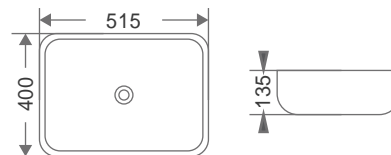

BASIN

COUNTER TOP

KAJ0364-MW

POSH
THIN RIM MATTE WHITE
WASH BASIN
(COMPATIBLE POP-UP
KAJ0528-MW)

₹ 11,000

KAJ0377-MB

POSH
MATTE BLACK
THIN RIM WASH BASIN
(COMPATIBLE POP-UP
KAJ0528-MB)

₹ 14,000

KAJ0362-MW

MATTE
MATTE WHITE
THIN RIM WASH BASIN
(COMPATIBLE POP-UP
KAJ0528-MW)

₹ 11,000

KAJ0365-GW

LUKE B
GLOSSY WHITE
THIN RIM WASH BASIN
(COMPATIBLE POP-UP
KAJ0528-MW)

₹ 9,500

KAJ0366-GW

LUKE S
GLOSSY WHITE
THIN RIM WASH BASIN
(COMPATIBLE POP-UP
KAJ0528-MW)

₹ 8,500