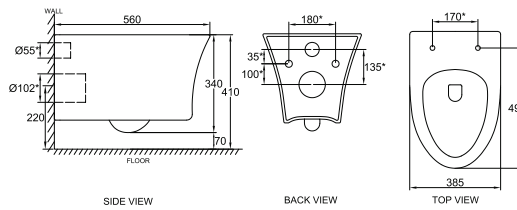

NEW

RIMLESS

TORNADO FLUSHING

KGP10007W-UF

BIANCA
GLOSSY WHITE
RIMLESS WALL-HUNG
560X385X340 MM

₹ 16,000