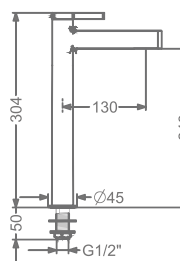

## AGALIA

**KB2211001-GM**

PILLAR TAP

₹ 5,600

**KB2211002-GM**

TALL PILLAR TAP

₹ 8,400

**KB2211037-GM**