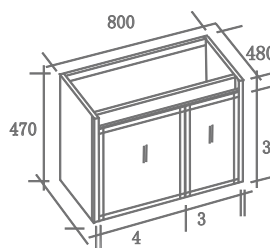

KAJ0521-S

RYKER
CARBON FIBER
SIZE: 600 MM

₹ 27,300