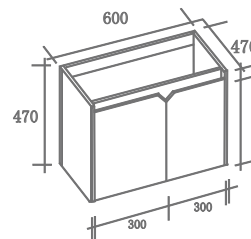

KAJ0518

ALLURA PLUS
CARBON FIBER
SIZE: 800 MM