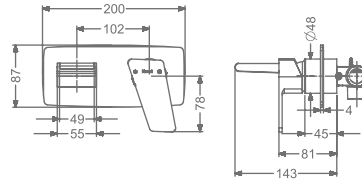

AENON

KB2611023-RG
CONCEALED WALL MOUNTED
SINGLE LEVER BASIN MIXER TRIMS
(COMPATIBLE WITH KB2611022-RG)

₹ 10,800

KB2611010-ND-CG
SINGLE LEVER BASIN MIXER
WITHOUT POP-UP

₹ 13,000

KB2611011-ND-CG
SINGLE LEVER TALL BASIN MIXER
WITHOUT POP-UP

₹ 16,200

KB2611023-CG
CONCEALED WALL MOUNTED
SINGLE LEVER BASIN MIXER TRIMS
(COMPATIBLE WITH KB2611022-CG)

₹ 10,800

KB2611010-ND-GM
SINGLE LEVER BASIN MIXER
WITHOUT POP-UP

₹ 13,250