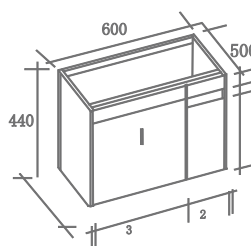

KAJ0522

RENFRED PLUS
CARBON FIBER
SIZE: 800 MM

₹ 33,600