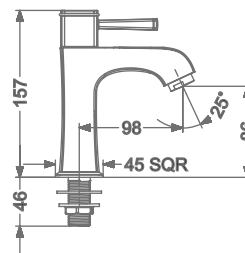

KB2511001-CGL

PILLAR TAP

₹ 5,850