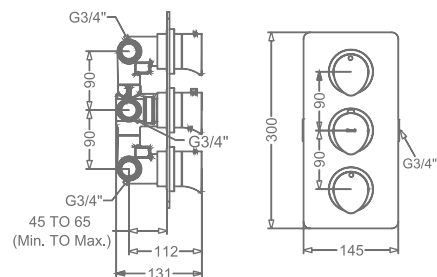

## ARIUS

**KB2311005-CG**  
2 WAY BIB TAP WITH FLANGE

₹ 6,500

**KB2311003-CG**  
ANGLE VALVE WITH FLANGE

₹ 3,250

**KB2311032-CG**  
CSC TRIMS WITH FLANGE  
(COMPATIBLE WITH KB11060  
& KB11061)

₹ 2,150

**KB23THR002-CG**  
4 OUTLET CONCEALED HI-FLOW  
THERMOSTAT BATH & SHOWER MIXER