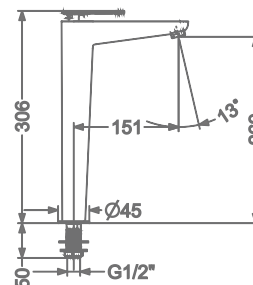

CONCEALED SINGLE LEVER  
WALL MOUNTED BASIN MIXER TRIMS  
(COMPATIBLE WITH KB2311022-CG)

₹ 7,900

**KB2311001-CG**

PILLAR TAP

₹ 5,850

**KB2311002-CG**

TALL PILLAR TAP

₹ 9,200