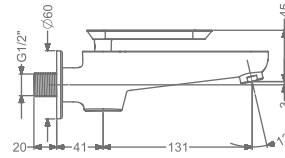

FAUCET

ALANA

KB2411033-CRG
LONG BODY BIB TAP

₹ 4,650

KB2411003-CRG
ANGLE VALVE WITH FLANGE

₹ 3,000

KB2411032-CRG
CSC TRIMS WITH FLANGE
(COMPATIBLE WITH KB111060 & KB111061)

₹ 2,500