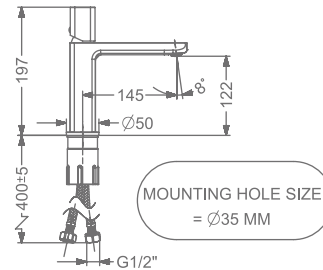

## AMELIA

**KB2911010-ND-CP**

SINGLE LEVER BASIN MIXER  
WITHOUT POP-UP

₹ 7,250

**KB2911011-ND-CP**

SINGLE LEVER TALL BASIN MIXER  
WITHOUT POP-UP

₹ 9,500

**KB2911023-CP**