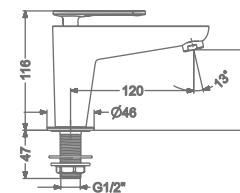

FAUCET

ARIUS

KB2311010-ND-CP
SINGLE LEVER BASIN MIXER
WITHOUT POP-UP

₹ 6,900

KB2311011-ND-CP
SINGLE LEVER TALL BASIN MIXER
WITHOUT POP-UP

₹ 9,050

KB2311023-CP
CONCEALED SINGLE LEVER
WALL MOUNTED BASIN MIXER TRIMS
(COMPATIBLE WITH KB2311022-CP)

₹ 6,500

KB2311001-CP
PILLAR TAP

₹ 4,300

KB2311002-CP
TALL PILLAR TAP

₹ 6,700