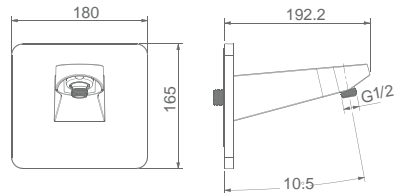

## ALLIED PRODUCTS

**KA940008-GM**  
ABS ROUND SHOWER ARM  
(COMPATIBLE WITH KA570037-GM)

₹ 10,800

**KA940008-MB**  
ABS ROUND SHOWER ARM  
(COMPATIBLE WITH KA570037-MB)

₹ 10,800

**KA940007-RG**  
**KA940007-GM**  
CEILING MOUNTED SHOWER ARM (230 MM)