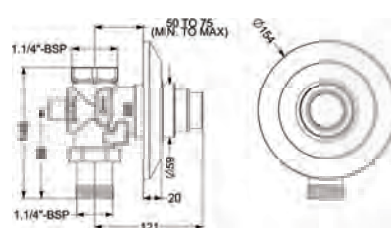

₹ 7,500

KB320002R-RG
CONCEALED DUAL FLUSH VALVE (6 / 3 LTS.)
32 MM WITH ROUND FLANGE

₹ 7,500