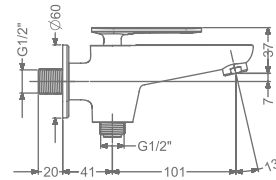

ARIUS

KB2311005-MBK
2 WAY BIB TAP WITH FLANGE

₹ 6,500

KB2311003-MBK
ANGLE VALVE WITH FLANGE

₹ 3,250

KB2311032-MBK
CSC TRIMS WITH FLANGE
(COMPATIBLE WITH KB11060 & KB11061)

₹ 2,150

₹ 31,000