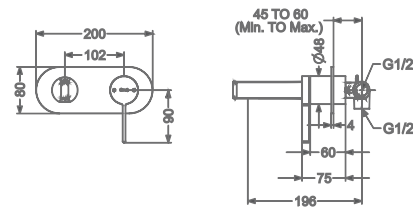

KB2211023-CG

CONCEALED SINGLE LEVER
WALL MOUNTED BASIN MIXER TRIMS
(COMPATIBLE WITH KB2211022-CG)

₹ 9,700