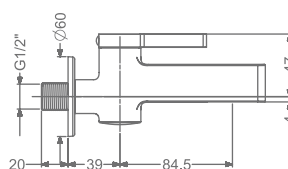

2 INLET HI-FLOW CONCEALED  
SINGLE LEVER DIVERTER TRIMS  
(COMPATIBLE WITH KB2211035-GM)

₹ 6,050

**KB2211016-GM**

BATH SPOUT WITH FLANGE

₹ 4,850

**KB2211004-GM**

BIB TAP WITH FLANGE

₹ 5,400