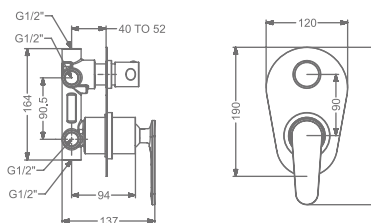

KB2311056-MBK

HI-FLOW CONCEALED BODY
& TRIMS FOR TRIO FUNCTION
(SHOWER & SPOUT)