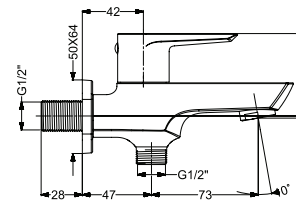

## CHIME

**KB911004-RG**  
BIB TAP WITH FLANGE

₹ 5,200

**KB911005-RG**  
2 WAY BIB TAP WITH FLANGE

₹ 5,600

**KB911003-RG**  
ANGLE VALVE WITH FLANGE

₹ 2,800

**KB911032-RG**  
CSC TRIMS WITH FLANGE  
(COMPATIBLE WITH KB111060  
& KB111061)