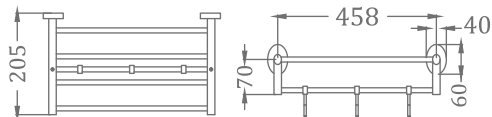

ACCESSORIES

CHROME & GOLD

KA990005-CGL
SQUARE RANGE
TOWEL HANGER

₹ 1,525

KA990007-CGL
SQUARE RANGE
TUMBLER HOLDER

₹ 1,525

KA990009-CGL
SQUARE RANGE
TOILET PAPER HOLDER

₹ 2,150

₹ 8,400

₹ 7,100