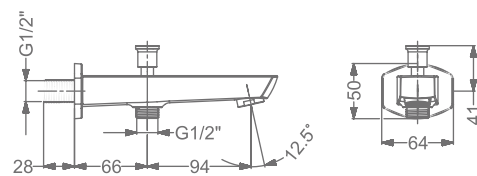

₹ 5,850

**KB911056-CG**  
HI-FLOW CONCEALED BODY  
& TRIMS FOR TRIO FUNCTION  
(SHOWER & SPOUT)

₹ 14,000

**KB911016-CG**  
BATH SPOUT WITH FLANGE

₹ 4,100

**KB911017-CG**  
BATH TUB SPOUT WITH  
DIVERTER & FLANGE