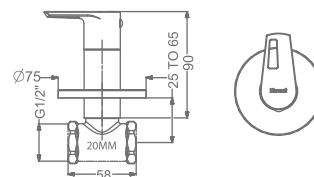

## CHIME

**KB911004-RG**  
BIB TAP WITH FLANGE

₹ 5,200

**KB911005-RG**  
2 WAY BIB TAP WITH FLANGE

₹ 5,600

**KB911003-RG**  
ANGLE VALVE WITH FLANGE

₹ 2,800

**KB911032-RG**  
CSC TRIMS WITH FLANGE  
(COMPATIBLE WITH KB111060  
& KB111061)