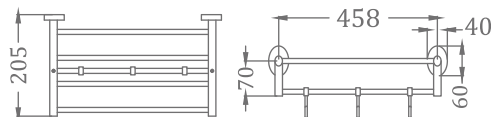

₹ 3,450

**KA990010-GM**  
SQUARE RANGE  
TOWEL RACK 24"

₹ 9,700

**KA990011-GM**  
SQUARE RANGE  
TOWEL RACK 18"

₹ 8,200