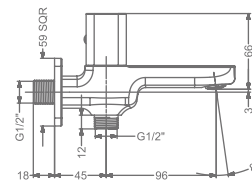

₹ 6,500

**KB2911005-RG**  
2 WAY BIB TAP WITH FLANGE

₹ 6,900

**KB2911003-RG**  
ANGLE VALVE WITH FLANGE

₹ 3,450