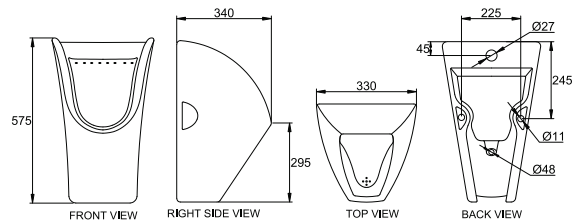

NEW

KGP50003W

EURI
GLOSSY WHITE
URINAL
330X340X575 MM