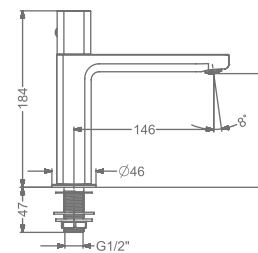

CONCEALED WALL MOUNTED  
SINGLE LEVER BASIN MIXER TRIMS  
(COMPATIBLE WITH KB2911022-MBK)

₹ 8,300

**KB2911001-MBK**

PILLAR TAP

₹ 6,150

**KB2911002-MBK**

TALL PILLAR TAP

₹ 9,700