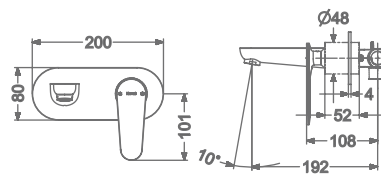

## ARIUS

**KB2311010-ND-CP**  
SINGLE LEVER BASIN MIXER  
WITHOUT POP-UP

₹ 6,900

**KB2311011-ND-CP**  
SINGLE LEVER TALL BASIN MIXER  
WITHOUT POP-UP

₹ 9,050

**KB2311023-CP**  
CONCEALED SINGLE LEVER  
WALL MOUNTED BASIN MIXER TRIMS  
(COMPATIBLE WITH KB2311022-CP)