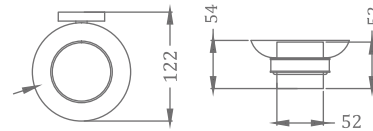

ACCESSORIES

GUNMETAL

KA990004-GM
SQUARE RANGE
SOAP DISH

₹ 1,950

KA990005-GM
SQUARE RANGE
TOWEL HANGER

₹ 1,950

KA990007-GM
SQUARE RANGE
TUMBLER HOLDER

₹ 1,725

KA990009-GM
SQUARE RANGE
TOILET PAPER HOLDER

₹ 3,450

₹ 9,700

₹ 8,200