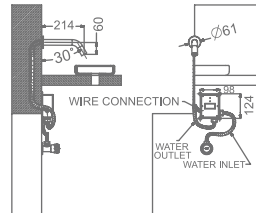

FAUCET

SENSOR

KBMST001-CP
WALL MOUNTED SENSOR TAP

₹ 12,500

KBMST001-RG
WALL MOUNTED SENSOR TAP

₹ 13,500

KBMST001-CG
WALL MOUNTED SENSOR TAP

₹ 15,000

KBMST001-GM
WALL MOUNTED SENSOR TAP

₹ 14,000