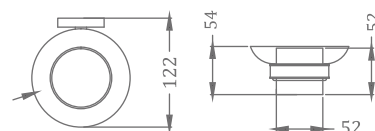

₹ 3,000

**KA990002-CGL**  
SQUARE RANGE  
TOWEL RAIL 18"

₹ 2,400

**KA990003-CGL**  
SQUARE RANGE  
ROBE HOOK

₹ 875

**KA990004-CGL**  
SQUARE RANGE  
SOAP DISH

₹ 1,725