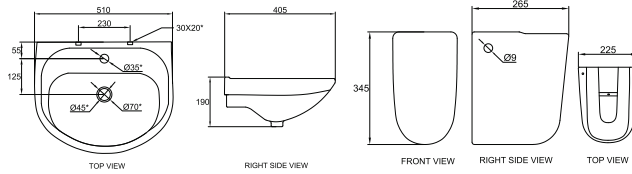

SYNERGY  
GLOSSY WHITE  
WASH BASIN  
485X435X355 mm

₹ 5,000

NEW

**KGP20009W**

PRESPA  
510X405X190 mm  
GLOSSY WHITE  
WASH BASIN WITH  
HALF PEDESTAL  
KGP30001W: 225X265x345 mm

₹ 4,000

NEW

**KGP20009W**