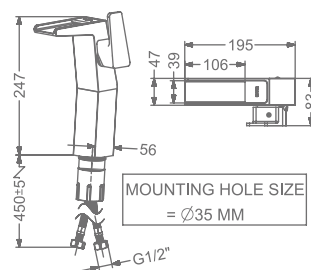

CONCEALED WALL MOUNTED  
SINGLE LEVER BASIN MIXER TRIMS  
(COMPATIBLE WITH KB2611022-CP)

₹ 8,100

**KB2611010-ND-RG**

SINGLE LEVER BASIN MIXER  
WITHOUT POP-UP

₹ 13,000

**KB2611011-ND-RG**

SINGLE LEVER TALL BASIN MIXER  
WITHOUT POP-UP