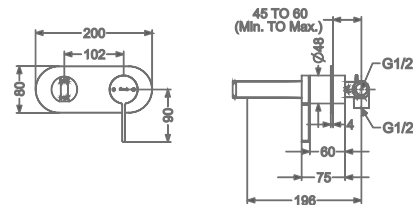

## AGALIA

**KB2211010-ND-CP**  
SINGLE LEVER BASIN MIXER  
WITHOUT POP-UP

₹ 6,500

**KB2211011-ND-CP**  
SINGLE LEVER TALL BASIN  
MIXER WITHOUT POP-UP

₹ 8,400

**KB2211023-CP**  
CONCEALED SINGLE LEVER  
WALL MOUNTED BASIN MIXER TRIMS  
(COMPATIBLE WITH KB2211022-CP)