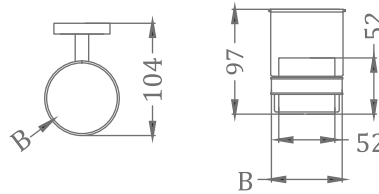

## CHROME & GOLD

**KA990005-CGL**  
SQUARE RANGE  
TOWEL HANGER

₹ 1,525

**KA990007-CGL**  
SQUARE RANGE  
TUMBLER HOLDER

₹ 1,525

**KA990009-CGL**  
SQUARE RANGE  
TOILET PAPER HOLDER

₹ 2,150

**KA990010-CGL**  
SQUARE RANGE  
TOWEL RACK 24"