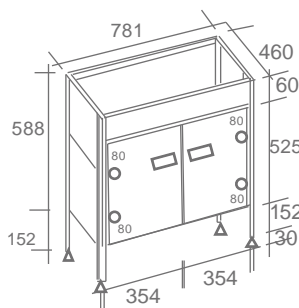

### VANITY

NEW

**KAJ0550**  
GLAMOURA PLUS  
CARBON FIBER  
SIZE: 800 MM

₹ 31,500

NEW

**KAJ0551**  
SYLVETA PLUS  
CARBON FIBER  
SIZE: 800 MM

₹ 31,500

NEW