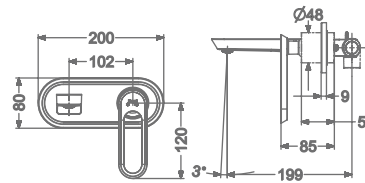

KB2411023-MBRG

CONCEALED WALL MOUNTED
SINGLE LEVER BASIN MIXER TRIMS
(COMPATIBLE WITH KB2411022-MBRG)

₹ 8,650