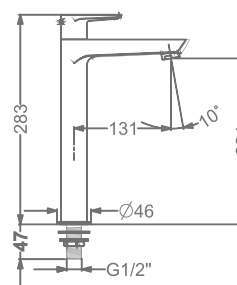

CONCEALED WALL MOUNTED  
SINGLE LEVER BASIN MIXER TRIMS  
(COMPATIBLE WITH KB911022-CG)

₹ 9,300

**KB911001-CG**

PILLAR TAP

₹ 5,850

**KB911002-CG**

TALL PILLAR TAP

₹ 8,100