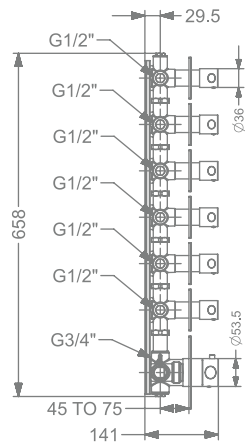

KBTHR003-CG

MULTIFLOW (6 OUTLET)
CONCEALED HI-FLOW
THERMOSTATIC MIXER

₹ 53,000