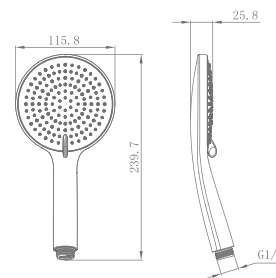

## HAND SHOWER

**KA510010-MB**  
HAND SHOWER

₹ 4,300

**KA510011-MB**  
HAND SHOWER (WITH HOLDER + HOSE)

₹ 4,300

**KA520010-CP**  
3 FLOW HAND SHOWER+HOOK+HOSE PIPE

₹ 3,800

**KA520010-MB**  
3 FLOW HAND SHOWER+HOOK+HOSE PIPE