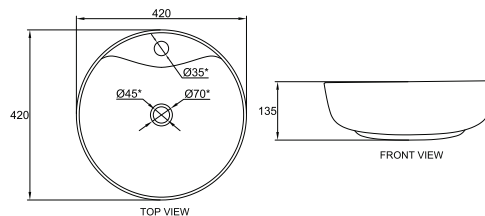

• NEW

KGP21090W

FLORA
GLOSSY WHITE
WASH BASIN
420X420X135 mm

₹ 4,400