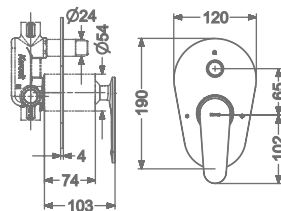

KB2311037-CP

2 INLET HI-FLOW CONCEALED
SINGLE LEVER DIVERTER TRIMS
(COMPATIBLE WITH KB2311035-CP)

₹ 4,300