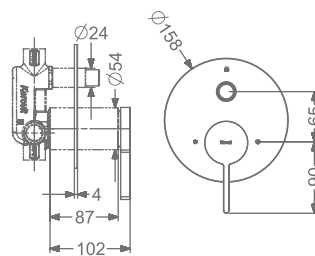

KB2211037-CP

2 INLET HI-FLOW CONCEALED
SINGLE LEVER DIVERTER TRIMS
(COMPATIBLE WITH KB2211035-CP)