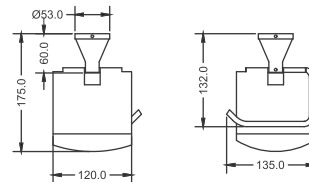

## MATTE BLACK

**KA700007-MBK**  
TUMBLER HOLDER

₹ 2,150

**KA700015-MBK**  
SOAP DISPENSER

₹ 3,250

**KA700009-MBK**  
TOILET PAPER HOLDER WITH FLAP

₹ 3,250

**KA700010-MBK**  
TOWEL RACK WITH HOOK 24"