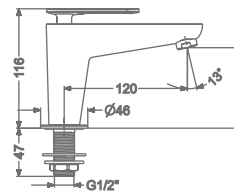

FAUCET

ARIUS

KB2311010-ND-GM

SINGLE LEVER BASIN MIXER
WITHOUT POP-UP

₹ 11,350

KB2311011-ND-GM

SINGLE LEVER TALL BASIN MIXER
WITHOUT POP-UP

₹ 15,100

KB2311023-GM

CONCEALED SINGLE LEVER
WALL MOUNTED BASIN MIXER TRIMS
(COMPATIBLE WITH KB2311022-GM)

₹ 8,400

KB2311001-GM

PILLAR TAP

₹ 6,700

KB2311002-GM

TALL PILLAR TAP

₹ 9,300