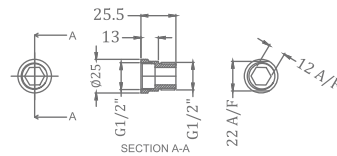

## ALLIED PRODUCTS

**KA870006-RG**  
**KA870006-GM**  
WASTE COUPLING (130 MM - FULL THREAD)

₹ 1,525  
₹ 1,525

**KA970005-RG**  
**KA970005-GM**  
EXTENSION NIPPLE (1")

₹ 200  
₹ 200

**KA970006-RG**  
**KA970006-GM**  
EXTENSION NIPPLE (1.5")