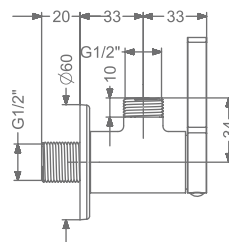

ANGLE VALVE WITH FLANGE

₹ 2,400