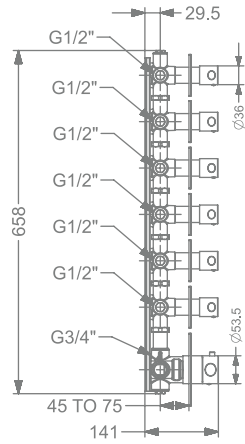

KBTHR003-RG

MULTIFLOW (6 OUTLET)
CONCEALED HI-FLOW
THERMOSTATIC MIXER

₹ 53,000