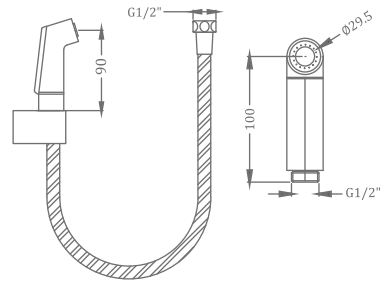

FAUCET

HEALTH FAUCET

KA580014-CG

ABS HEALTH FAUCET WITH HOOK
& 1 M HOSE