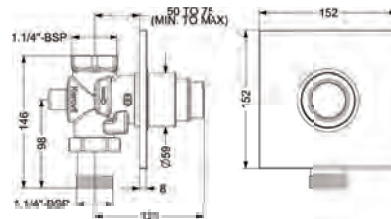

## FLUSH VALVE

**KB400001S-RG**  
 CONCEALED SINGLE FLUSH VALVE (6 LTS.)  
 40 MM WITH SQUARE FLANGE

₹ 7,500

**KB320002S-RG**  
 CONCEALED DUAL FLUSH VALVE (6 / 3 LTS.)  
 32 MM WITH SQUARE FLANGE

₹ 8,100