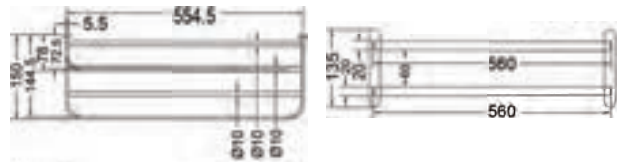

KA660010-GM
CONVEX RANGE
TOWEL RACK 24"

KA660011-GM
CONVEX RANGE
TOWEL RACK 18"