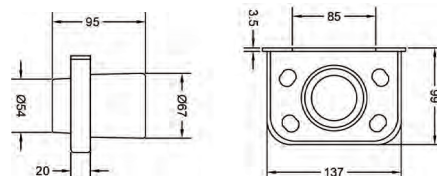

₹ 3,000

**KA660005-GM**  
CONVEX RANGE  
TOWEL RING

₹ 2,150

**KA660007-GM**  
CONVEX RANGE  
TUMBLER HOLDER

₹ 3,000