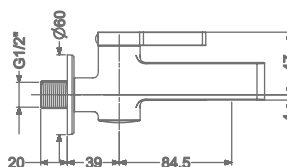

### KB2211004-CG

BIB TAP WITH FLANGE

₹ 5,200