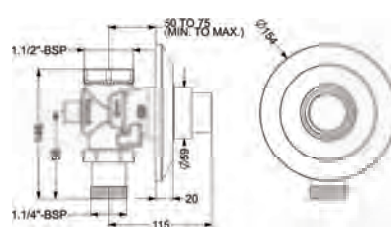

KB400001R-RG
CONCEALED SINGLE FLUSH VALVE (6 LTS.)
40 MM WITH ROUND FLANGE