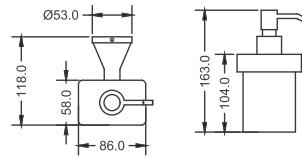

## MATTE BLACK

**KA700007-MBK**  
TUMBLER HOLDER

₹ 2,150

**KA700015-MBK**  
SOAP DISPENSER

₹ 3,250

**KA700009-MBK**  
TOILET PAPER HOLDER WITH FLAP

₹ 3,250

**KA700010-MBK**  
TOWEL RACK WITH HOOK 24"