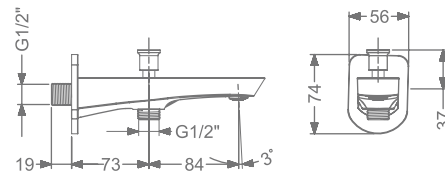

KB2411017-MBRG

BATH TUB SPOUT WITH
DIVERTER & FLANGE

₹ 5,400