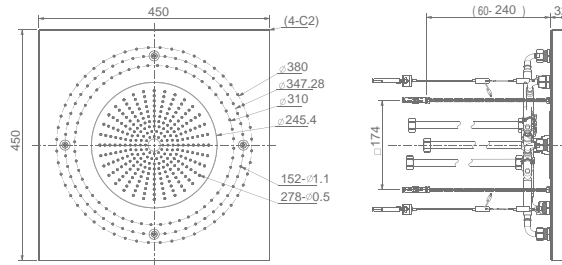

### KA600002-MB

STAINLESS STEEL  
LED SHOWER HEAD  
FUNCTION : RAIN+  
RAIN CURTAIN+SPRAY

Rain

Rain  
Curtain

Spray

₹ 75,600

SCAN FOR  
PRODUCT DEMO