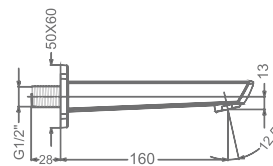

₹ 5,850

**KB911056-CG**  
HI-FLOW CONCEALED BODY  
& TRIMS FOR TRIO FUNCTION  
(SHOWER & SPOUT)

₹ 14,000

**KB911016-CG**  
BATH SPOUT WITH FLANGE

₹ 4,100

**KB911017-CG**  
BATH TUB SPOUT WITH  
DIVERTER & FLANGE