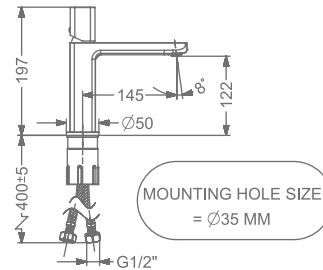

## AMELIA

**KB2911010-ND-MBK**

SINGLE LEVER BASIN MIXER  
WITHOUT POP-UP

₹ 11,350

**KB2911011-ND-MBK**

SINGLE LEVER TALL BASIN MIXER  
WITHOUT POP-UP

₹ 15,100

**KB2911023-MBK**