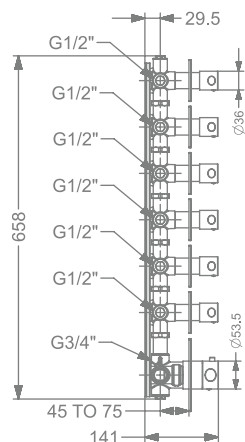

KBTHR003-GM

MULTIFLOW (6 OUTLET)
CONCEALED HI-FLOW
THERMOSTATIC MIXER