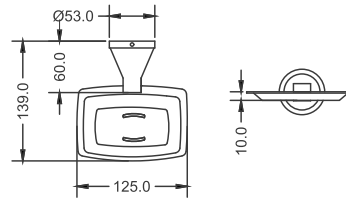

## MATTE BLACK

**KA700001-MBK**  
TOWEL RAIL 24"

₹ 4,300

**KA700003-MBK**  
TWIN ROBE HOOK

₹ 1,300

**KA700004-MBK**  
SOAP DISH

₹ 2,600

**KA700016-MBK**  
DOUBLE SOAP DISH