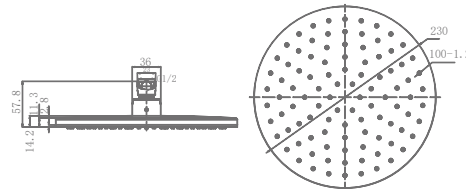

₹ 10,800

Rain