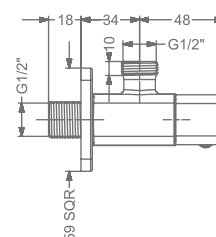

KB2911003-GM

ANGLE VALVE WITH FLANGE