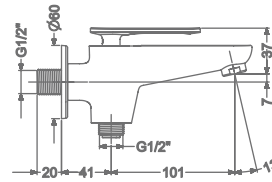

FAUCET

ARIUS

KB2311005-RG
2 WAY BIB TAP WITH FLANGE

₹ 6,500

KB2311003-RG
ANGLE VALVE WITH FLANGE

₹ 3,250

KB2311032-RG
CSC TRIMS WITH FLANGE
(COMPATIBLE WITH KB11060 & KB11061)

₹ 2,150

₹ 31,000