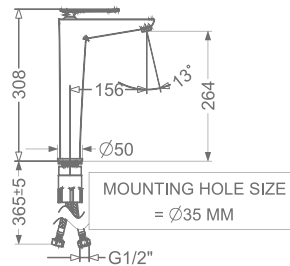

## ARIUS

**KB2311010-ND-RG**

SINGLE LEVER BASIN MIXER  
WITHOUT POP-UP

₹ 11,000

**KB2311011-ND-RG**

SINGLE LEVER TALL BASIN MIXER  
WITHOUT POP-UP

₹ 14,000

**KB2311023-RG**