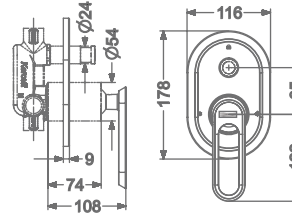

KB2411037-MBRG

2 INLET HI-FLOW CONCEALED
SINGLE LEVER DIVERTER TRIMS
(COMPATIBLE WITH KB2411035-MBRG)