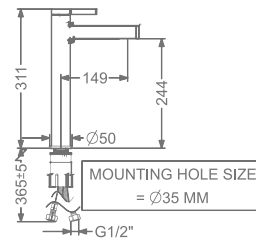

## AGALIA

**KB2211010-ND-CG**

SINGLE LEVER BASIN MIXER  
WITHOUT POP-UP

₹ 10,500

**KB2211011-ND-CG**

SINGLE LEVER TALL BASIN MIXER  
WITHOUT POP-UP

₹ 13,250

**KB2211023-CG**