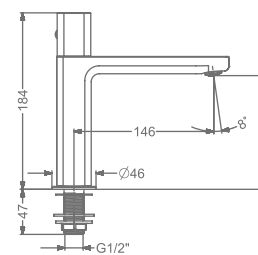

CONCEALED WALL MOUNTED  
SINGLE LEVER BASIN MIXER TRIMS  
(COMPATIBLE WITH KB11022-CP)

₹ 6,800

**KB2911001-CP**

PILLAR TAP

₹ 4,550

**KB2911002-CP**

TALL PILLAR TAP

₹ 7,000