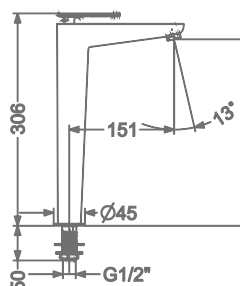

₹ 6,500

**KB2311001-CP**  
PILLAR TAP

₹ 4,300

**KB2311002-CP**  
TALL PILLAR TAP

₹ 6,700