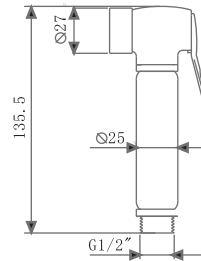

## HEALTH FAUCET

**KA580023-CP**  
HEALTH FAUCET (BRASS)  
WITH HOOK & 1 M HOSE

₹ 2,600

**KA580023-RG**  
HEALTH FAUCET (BRASS)  
WITH HOOK & 1 M HOSE

₹ 5,400

**KA580023-CG**  
HEALTH FAUCET (BRASS)  
WITH HOOK & 1 M HOSE