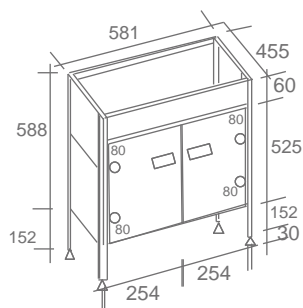

VANITY

NEW

KAJ0550
GLAMOURA PLUS
CARBON FIBER
SIZE: 800 MM

₹ 31,500

NEW

KAJ0551
SYLVETA PLUS
CARBON FIBER
SIZE: 800 MM

₹ 31,500

NEW

KAJ0552
BRILLARA
CARBON FIBER
SIZE: 600 MM

₹ 27,000