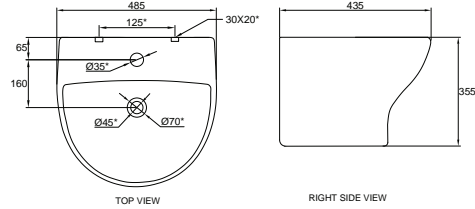

SYNERGY  
GLOSSY WHITE  
WASH BASIN  
485X435X355 mm

₹ 5,000

NEW

**KGP20009W**

PRESPA  
510X405X190 mm  
GLOSSY WHITE  
WASH BASIN WITH  
HALF PEDESTAL  
KGP30001W: 225X265x345 mm

₹ 4,000

NEW

**KGP20009W**