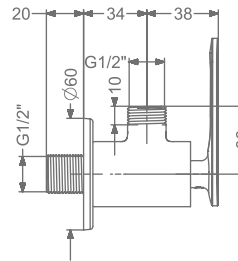

## ARIUS

**KB2311005-MBK**  
2 WAY BIB TAP WITH FLANGE

₹ 6,500

**KB2311003-MBK**  
ANGLE VALVE WITH FLANGE

₹ 3,250

**KB2311032-MBK**  
CSC TRIMS WITH FLANGE  
(COMPATIBLE WITH KB11060 & KB11061)

₹ 2,150

**KB23THR002-MBK**  
4 OUTLET CONCEALED HI-FLOW  
THERMOSTAT BATH & SHOWER MIXER