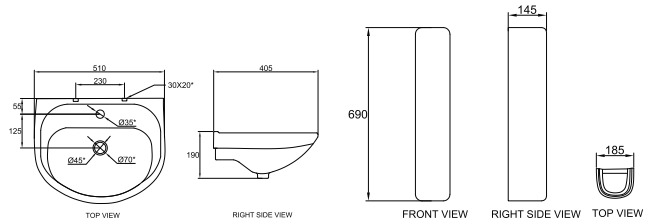

NEW

KGP20009W

PRESPA
510X405X190 mm
GLOSSY WHITE
WASH BASIN WITH
FULL PEDESTAL
KGP30002W: 185X145x690 mm