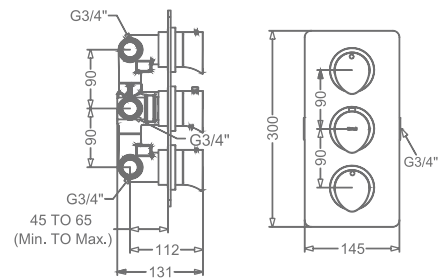

## ARIUS

**KB2311005-RG**  
2 WAY BIB TAP WITH FLANGE

₹ 6,500

**KB2311003-RG**  
ANGLE VALVE WITH FLANGE

₹ 3,250

**KB2311032-RG**  
CSC TRIMS WITH FLANGE  
(COMPATIBLE WITH KB11060 & KB11061)

₹ 2,150

**KB23THR002-RG**  
4 OUTLET CONCEALED HI-FLOW  
THERMOSTAT BATH & SHOWER MIXER