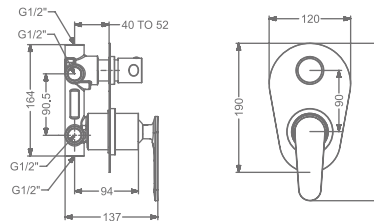

KB2311056-RG

HI-FLOW CONCEALED BODY
& TRIMS FOR TRIO FUNCTION
(SHOWER & SPOUT)