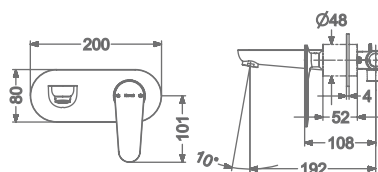

KB2311023-MBK

CONCEALED SINGLE LEVER
WALL MOUNTED BASIN MIXER TRIMS
(COMPATIBLE WITH KB2311022-MBK)

₹ 7,900