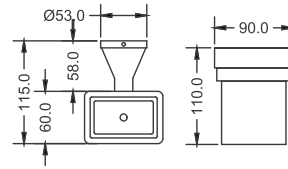

ACCESSORIES

MATTE BLACK

KA700007-MBK
TUMBLER HOLDER

₹ 2,150

KA700015-MBK
SOAP DISPENSER

₹ 3,250

KA700009-MBK
TOILET PAPER HOLDER WITH FLAP

₹ 3,250

₹ 10,800