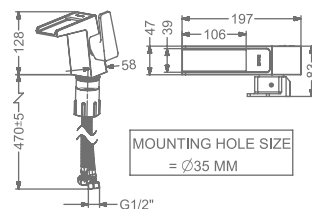

₹ 16,200

**KB2611023-CG**  
CONCEALED WALL MOUNTED  
SINGLE LEVER BASIN MIXER TRIMS  
(COMPATIBLE WITH KB2611022-CG)

₹ 10,800

**KB2611010-ND-GM**  
SINGLE LEVER BASIN MIXER  
WITHOUT POP-UP

₹ 13,250