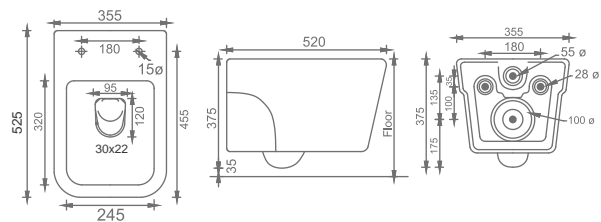

₹ 28,000

**KAJ0376-MB**

NOYCE  
MATTE BLACK  
WALL-HUNG WITH  
SLIM UF SEAT COVER

₹ 26,000

**TORNADO FLUSHING**

**KSP123-GB**

STEFAN  
GLOSSY BLACK  
TORNADO FLUSHING  
RIMLESS WALL-HUNG  
WITH PP SEAT COVER