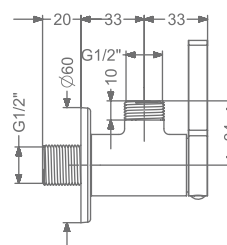

KB2211003-CG

ANGLE VALVE WITH FLANGE