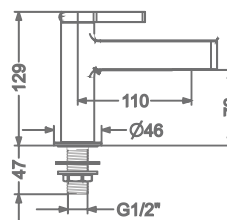

## AGALIA

**KB2211023-RG**  
CONCEALED SINGLE LEVER  
WALL MOUNTED BASIN MIXER TRIMS  
(COMPATIBLE WITH KB2211022-RG)

₹ 9,700

**KB2211001-RG**  
PILLAR TAP

₹ 5,400

**KB2211002-RG**  
TALL PILLAR TAP

₹ 7,900