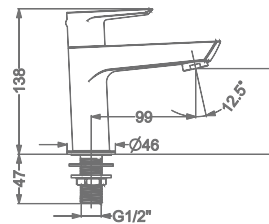

FAUCET

CHIME

KB911010-ND-RG
SINGLE LEVER BASIN MIXER
WITHOUT POP-UP

₹ 9,200

KB911011-ND-RG
SINGLE LEVER TALL BASIN MIXER
WITHOUT POP-UP

₹ 13,000

KB911023-RG
CONCEALED WALL MOUNTED
SINGLE LEVER BASIN MIXER TRIMS
(COMPATIBLE WITH KB911022-RG)

₹ 9,300

KB911001-RG
PILLAR TAP

₹ 5,850

KB911002-RG
TALL PILLAR TAP

₹ 8,100