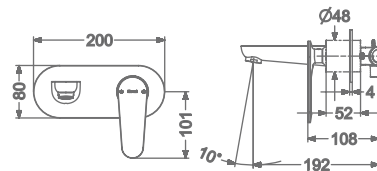

CONCEALED SINGLE LEVER
WALL MOUNTED BASIN MIXER TRIMS
(COMPATIBLE WITH KB2311022-CG)

₹ 7,900