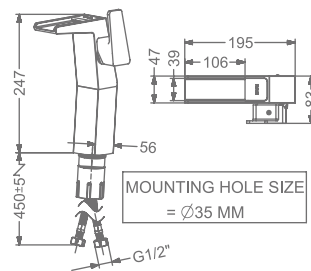

## AENON

**KB2611010-ND-CP**

SINGLE LEVER BASIN MIXER  
WITHOUT POP-UP

₹ 9,700

**KB2611011-ND-CP**

SINGLE LEVER TALL BASIN MIXER  
WITHOUT POP-UP

₹ 12,750

**KB2611023-CP**