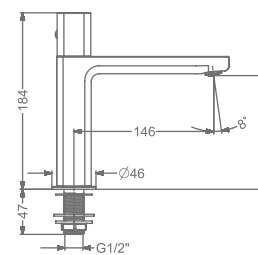

KB2911001-GM

PILLAR TAP

₹ 7,000