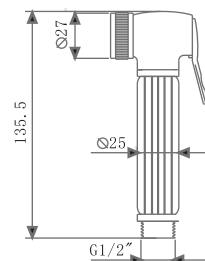

₹ 4,750

**KA580012-GM**  
HEALTH FAUCET (BRASS)  
WITH HOOK & 1M HOSE

₹ 5,000

**KA580011-CGL**  
HEALTH FAUCET (BRASS)  
WITH HOOK & 1M HOSE

₹ 3,700