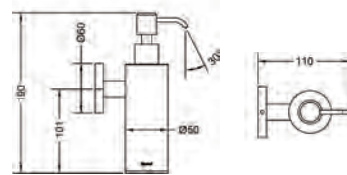

GUNMETAL

KA930009-GM
ROUND RANGE
SOAP DISPENSER

₹ 4,550

KA660008-GM
CONVEX RANGE
TOILET PAPER HOLDER

₹ 1,725

₹ 9,300

₹ 8,850

₹ 3,250

₹ 2,600

KA990003-GM
SQUARE RANGE
ROBE HOOK

₹ 1,075