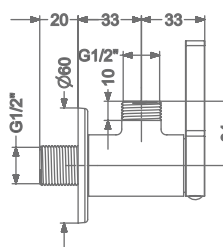

## AGALIA

**KB2211005-GM**  
2 WAY BIB TAP WITH FLANGE

₹ 5,850

**KB2211003-GM**  
ANGLE VALVE WITH FLANGE

₹ 2,600

**KB2211032-GM**  
CSC TRIMS WITH FLANGE  
(COMPATIBLE WITH KB11060 & KB11061)

₹ 2,400

**KB22THR002-GM**  
4 OUTLET CONCEALED HI-FLOW  
THERMOSTAT BATH & SHOWER MIXER