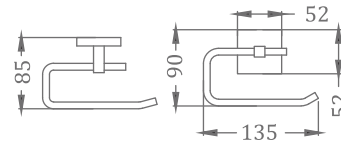

## CHROME & ROSE GOLD

**KA990005-CRG**  
SQUARE RANGE  
TOWEL HANGER

₹ 1,525

**KA990007-CRG**  
SQUARE RANGE  
TUMBLER HOLDER

₹ 1,525

**KA990009-CRG**  
SQUARE RANGE  
TOILET PAPER HOLDER

₹ 2,150

**KA990010-CRG**  
SQUARE RANGE  
TOWEL RACK 24"