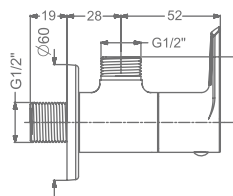

## CHIME

**KB911004-CG**  
BIB TAP WITH FLANGE

₹ 5,000

**KB911005-CG**  
2 WAY BIB TAP WITH FLANGE

₹ 5,600

**KB911003-CG**  
ANGLE VALVE WITH FLANGE

₹ 2,800

**KB911032-CG**  
CSC TRIMS WITH FLANGE  
(COMPATIBLE WITH KB11060 & KB11061)