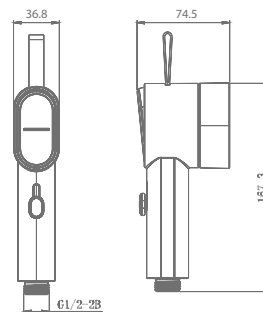

2 FLOW HEALTH FAUCET WITH HOOK  
& 1 M HOSE

₹ 3,800

**KA580024-MG**

2 FLOW HEALTH FAUCET WITH HOOK  
& 1 M HOSE

₹ 4,300

**KA580024-MB**

2 FLOW HEALTH FAUCET WITH HOOK  
& 1 M HOSE

₹ 3,250