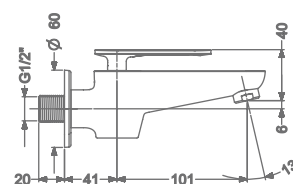

### KB2311004-RG

BIB TAP WITH FLANGE

₹ 6,050