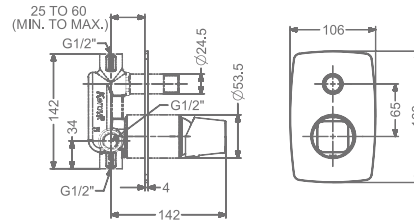

FAUCET

AMELIA

KB2911037-CP

2 INLET HI-FLOW CONCEALED
SINGLE LEVER DIVERTER TRIMS
(COMPATIBLE WITH KB111035-CP)