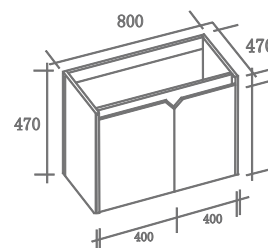

VANITY

NEW

KAJ0553

BRILLARA PLUS
CARBON FIBER
SIZE: 800 MM

₹ 31,500

KAJ0518-S

ALLURA
CARBON FIBER
SIZE: 600 MM

₹ 23,100

KAJ0518

ALLURA PLUS
CARBON FIBER
SIZE: 800 MM

₹ 26,250