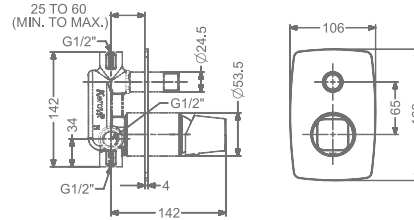

FAUCET

KEROVIT | AURUM

Bathrooms you desire

AMELIA

KB2911037-CG

2 INLET HI-FLOW CONCEALED
SINGLE LEVER DIVERTER TRIMS
(COMPATIBLE WITH KB911035-CG)