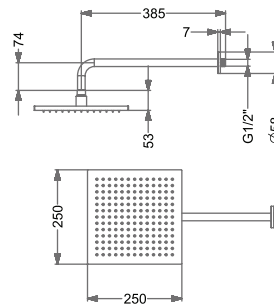

SHOWER

OVERHEAD RAIN SHOWER

KA570026-CP

SINGLE FUNCTION OVERHEAD SHOWER WITH 15" SHOWER ARM & WALL FLANGE (BRASS)

Rain

₹ 15,000

KA570026-RG

SINGLE FUNCTION OVERHEAD SHOWER WITH 15" SHOWER ARM & WALL FLANGE (BRASS)

Rain

₹ 18,150

KA570026-CG

SINGLE FUNCTION OVERHEAD SHOWER WITH 15" SHOWER ARM & WALL FLANGE (BRASS)

Rain

₹ 18,150

KA570026-GM

SINGLE FUNCTION OVERHEAD SHOWER WITH 15" SHOWER ARM & WALL FLANGE (BRASS)

Rain

₹ 19,200