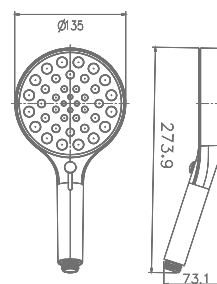

SHOWER

HAND SHOWER

KA510001-RG
HAND SHOWER WITH HOOK
& 1.5 M SS HOSE

₹ 4,300

KA510001-CG
HAND SHOWER WITH HOOK
& 1.5 M SS HOSE

₹ 4,300

KA510001-GM
HAND SHOWER WITH HOOK
& 1.5 M SS HOSE

₹ 4,300

KA510014-MB
SF LED HAND SHOWER WITH HOSE PIPE

₹ 6,500

KA510010-GM
HAND SHOWER

₹ 6,500