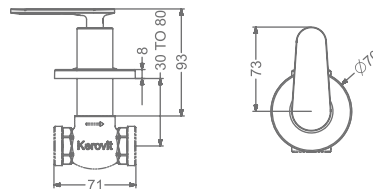

## ARIUS

**KB2311005-CG**  
2 WAY BIB TAP WITH FLANGE

₹ 6,500

**KB2311003-CG**  
ANGLE VALVE WITH FLANGE

₹ 3,250

**KB2311032-CG**  
CSC TRIMS WITH FLANGE  
(COMPATIBLE WITH KB11060  
& KB11061)

₹ 2,150

**KB23THR002-CG**  
4 OUTLET CONCEALED HI-FLOW  
THERMOSTAT BATH & SHOWER MIXER