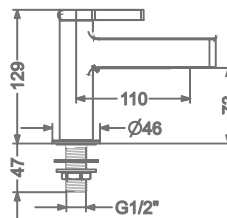

FAUCET

AGALIA

KB2211001-GM

PILLAR TAP

₹ 5,600

KB2211002-GM

TALL PILLAR TAP

₹ 8,400

KB2211037-GM

2 INLET HI-FLOW CONCEALED
SINGLE LEVER DIVERTER TRIMS
(COMPATIBLE WITH KB2211035-GM)

₹ 6,050

KB2211016-GM

BATH SPOUT WITH FLANGE

₹ 4,850

KB2211004-GM

BIB TAP WITH FLANGE

₹ 5,400