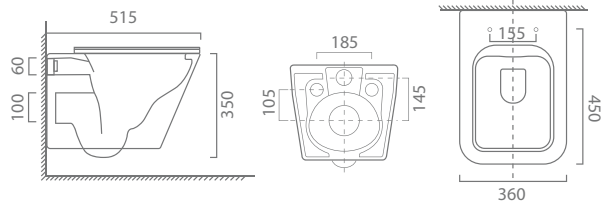

AZURA  
LIGHT GREEN  
WALL-HUNG

₹ 24,000

**KAJ0484-DGR**

AZURA  
DARK GREEN  
WALL-HUNG

₹ 24,000

**KAJ0483-MCF**

AZURA  
MATTE COFFEE  
WALL-HUNG

₹ 24,000