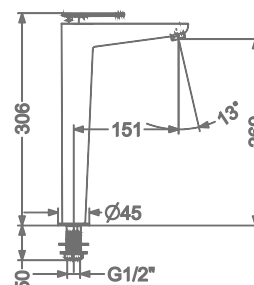

CONCEALED SINGLE LEVER  
WALL MOUNTED BASIN MIXER TRIMS  
(COMPATIBLE WITH KB2311022-RG)

₹ 7,900

**KB2311001-RG**

PILLAR TAP

₹ 5,850

**KB2311002-RG**

TALL PILLAR TAP

₹ 9,200