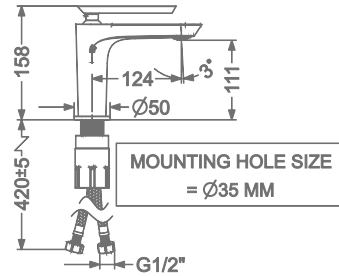

KB2411010-ND-MBRG

SINGLE LEVER BASIN MIXER
WITHOUT POP-UP

₹ 10,800