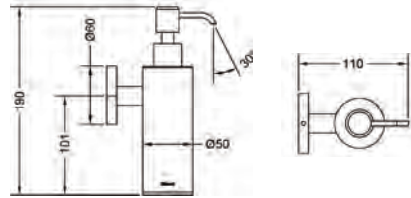

ROSE GOLD

KA990015-RG
SQUARE RANGE
SOAP DISPENSER

₹ 5,200