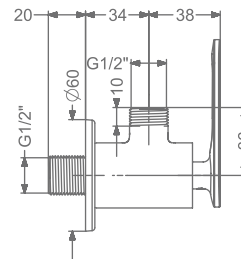

## ARIUS

**KB2311004-CP**  
BIB TAP WITH FLANGE

₹ 3,675

**KB2311005-CP**  
2 WAY BIB TAP WITH FLANGE

₹ 4,100

**KB2311003-CP**  
ANGLE VALVE WITH FLANGE

₹ 1,950

**KB2311032-CP**  
CSC TRIMS WITH FLANGE  
(COMPATIBLE WITH KB11060  
& KB11061)