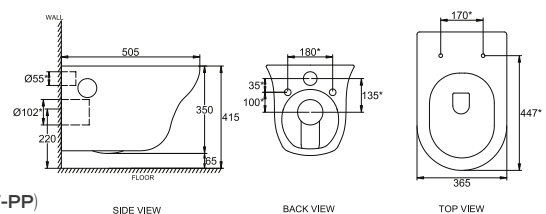

• NEW

RIMLESS

KGP10009W-UF

NAVIO
GLOSSY WHITE
RIMLESS WALL-HUNG
(ALSO AVAILABLE WITH
PP SEAT COVER **KGP10009W-PP**)
505X365X350 mm