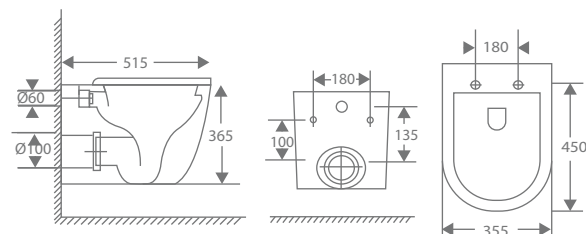

CRAIG  
RIMLESS WALL-HUNG  
WITH SLIM UF SEAT COVER

₹ 18,000

**KSP121-GW**

BLANCHE  
GLOSSY WHITE  
RIMLESS WALL-HUNG  
WITH FISCHER SET

₹ 15,500

**KAJ0513-GW**

CONROY  
GLOSSY WHITE  
TORNADO WALL HUNG

₹ 25,000