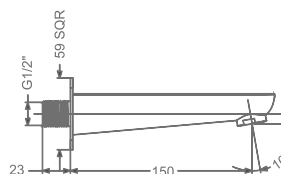

KB2311016-MBK

BATH SPOUT WITH FLANGE

₹ 4,650