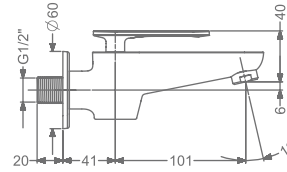

## ARIUS

**KB2311004-CP**  
BIB TAP WITH FLANGE

₹ 3,675

**KB2311005-CP**  
2 WAY BIB TAP WITH FLANGE

₹ 4,100

**KB2311003-CP**  
ANGLE VALVE WITH FLANGE

₹ 1,950

**KB2311032-CP**  
CSC TRIMS WITH FLANGE  
(COMPATIBLE WITH KB11060  
& KB11061)