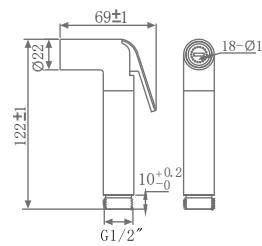

FAUCET

HEALTH FAUCET

KA580012-CP
HEALTH FAUCET (BRASS)
WITH HOOK & 1M HOSE

₹ 2,600

KA580012-RG
HEALTH FAUCET (BRASS)
WITH HOOK & 1M HOSE

₹ 4,750

KA580012-CG
HEALTH FAUCET (BRASS)
WITH HOOK & 1M HOSE

₹ 4,750

KA580012-GM
HEALTH FAUCET (BRASS)
WITH HOOK & 1M HOSE

₹ 5,000

KA580011-CGL
HEALTH FAUCET (BRASS)
WITH HOOK & 1M HOSE

₹ 3,700