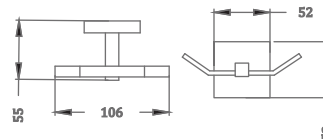

₹ 3,000

**KA990002-CRG**  
SQUARE RANGE  
TOWEL RAIL 18"

₹ 2,400

**KA990003-CRG**  
SQUARE RANGE  
ROBE HOOK

₹ 875

**KA990004-CRG**  
SQUARE RANGE  
SOAP DISH

₹ 1,725