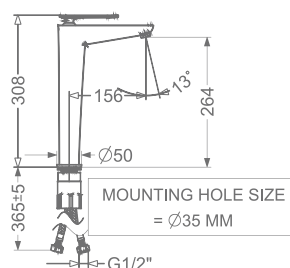

KB2311011-ND-MBK

SINGLE LEVER TALL BASIN MIXER
WITHOUT POP-UP

₹ 14,000