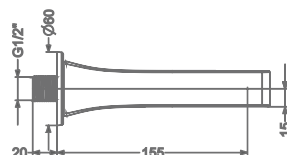

KB2211016-CG

BATH SPOUT WITH FLANGE

₹ 4,650