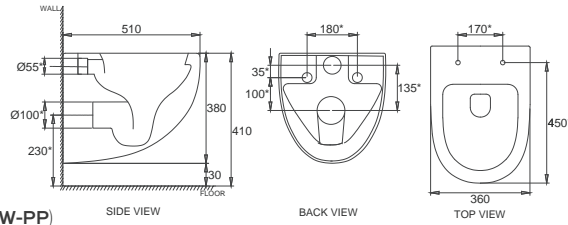

**KGP10009W-UF**

NAVIO  
GLOSSY WHITE  
RIMLESS WALL-HUNG  
(ALSO AVAILABLE WITH  
PP SEAT COVER **KGP10009W-PP**)  
505X365X350 mm

₹ 12,000  
₹ 10,000

WALL-HUNG & URINAL

NEW

RIMLESS

**KGP10008W-UF**

ETERNIA  
GLOSSY WHITE  
RIMLESS WALL-HUNG  
WITH UF SEAT COVER  
(ALSO AVAILABLE WITH  
PP SEAT COVER **KGP10008W-PP**)  
510X450X380 mm