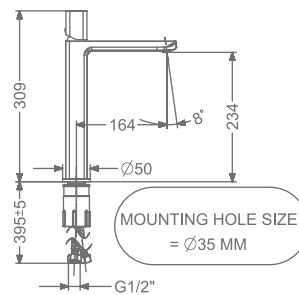

## AMELIA

**KB2911010-ND-RG**

SINGLE LEVER BASIN MIXER  
WITHOUT POP-UP

₹ 11,350

**KB2911011-ND-RG**

SINGLE LEVER TALL BASIN MIXER  
WITHOUT POP-UP

₹ 15,100

**KB2911023-RG**