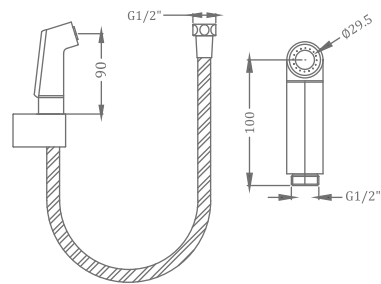

## HEALTH FAUCET

**KA580014-CG**

ABS HEALTH FAUCET WITH HOOK  
& 1 M HOSE

₹ 3,450

**KA580014-GM**

ABS HEALTH FAUCET WITH HOOK  
& 1 M HOSE

₹ 3,675

**KA580024-MW**