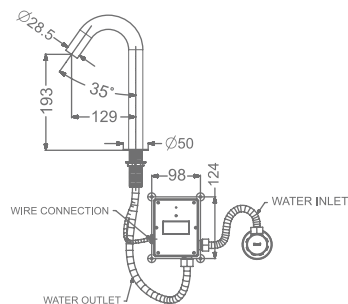

## SENSOR

**KBMST002-CP**  
DECK MOUNTED SENSOR TAP

₹ 13,000

**KBMST002-RG**  
DECK MOUNTED SENSOR TAP

₹ 13,250

**KBMST002-CG**  
DECK MOUNTED SENSOR TAP

₹ 14,600

**KBMST002-GM**  
DECK MOUNTED SENSOR TAP