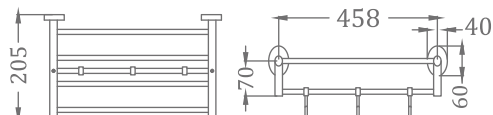

₹ 3,250

**KA990010-RG**  
SQUARE RANGE  
TOWEL RACK 24"

₹ 9,300

**KA990011-RG**  
SQUARE RANGE  
TOWEL RACK 18"

₹ 7,800