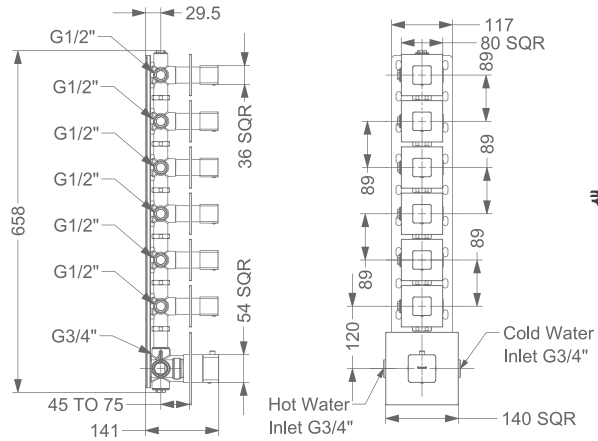

THERMOSTAT

KBTHS004-RG

MULTIFLOW (6 OUTLET)
CONCEALED HI-FLOW
THERMOSTATIC MIXER