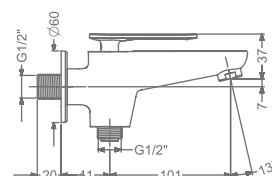

KB2411005-MBRG

2 WAY BIB TAP WITH FLANGE