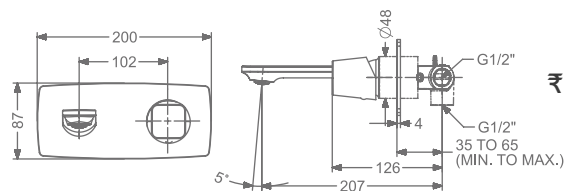

₹ 15,100

KB2911023-MBK

CONCEALED WALL MOUNTED
SINGLE LEVER BASIN MIXER TRIMS
(COMPATIBLE WITH KB2911022-MBK)

₹ 8,300