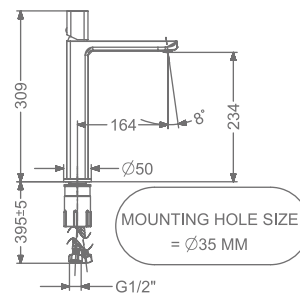

## AMELIA

**KB2911010-ND-CP**

SINGLE LEVER BASIN MIXER  
WITHOUT POP-UP

₹ 7,250

**KB2911011-ND-CP**

SINGLE LEVER TALL BASIN MIXER  
WITHOUT POP-UP

₹ 9,500

**KB2911023-CP**