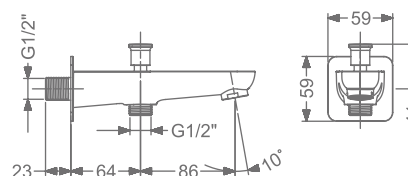

KB2311017-CP

BATH TUB SPOUT WITH
DIVERTER & FLANGE