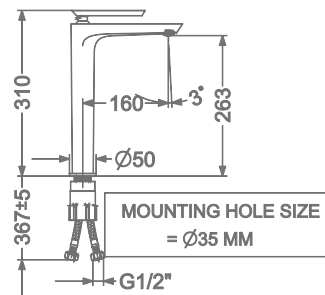

## ALANA

**KB2411010-ND-MBRG**

SINGLE LEVER BASIN MIXER  
WITHOUT POP-UP

₹ 10,800

**KB2411011-ND-MBRG**

SINGLE LEVER TALL BASIN MIXER  
WITHOUT POP-UP

₹ 15,100

**KB2411023-MBRG**