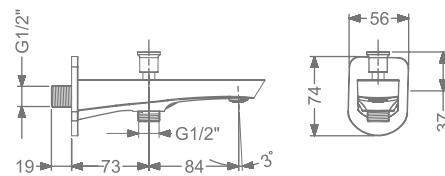

KB2411017-CRG

BATH TUB SPOUT WITH
DIVERTER & FLANGE

₹ 5,200