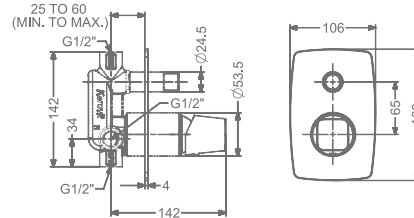

### KB2911037-GM

2 INLET HI-FLOW CONCEALED SINGLE LEVER DIVERTER TRIMS (COMPATIBLE WITH KB2911035-GM)

₹ 6,050