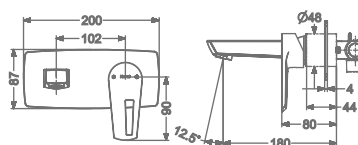

KB911023-CG

CONCEALED WALL MOUNTED
SINGLE LEVER BASIN MIXER TRIMS
(COMPATIBLE WITH KB911022-CG)

₹ 9,300