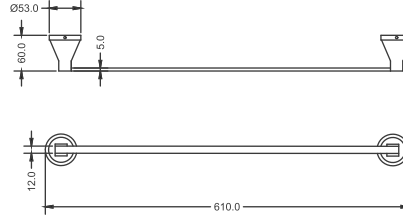

ACCESSORIES

MATTE BLACK