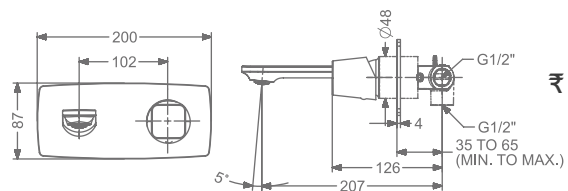

KB2911023-GM

CONCEALED WALL MOUNTED
SINGLE LEVER BASIN MIXER TRIMS
(COMPATIBLE WITH KB2911022-GM)