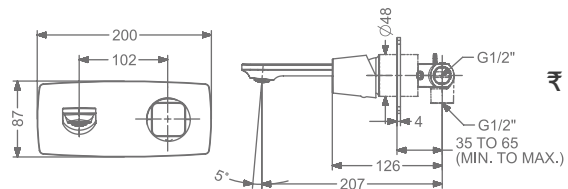

₹ 9,500

KB2911023-CP

CONCEALED WALL MOUNTED
SINGLE LEVER BASIN MIXER TRIMS
(COMPATIBLE WITH KB11022-CP)

₹ 6,800

KB2911001-CP

PILLAR TAP