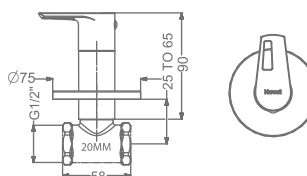

## CHIME

**KB911004-CG**  
BIB TAP WITH FLANGE

₹ 5,000

**KB911005-CG**  
2 WAY BIB TAP WITH FLANGE

₹ 5,600

**KB911003-CG**  
ANGLE VALVE WITH FLANGE

₹ 2,800

**KB911032-CG**  
CSC TRIMS WITH FLANGE  
(COMPATIBLE WITH KB11060 & KB11061)