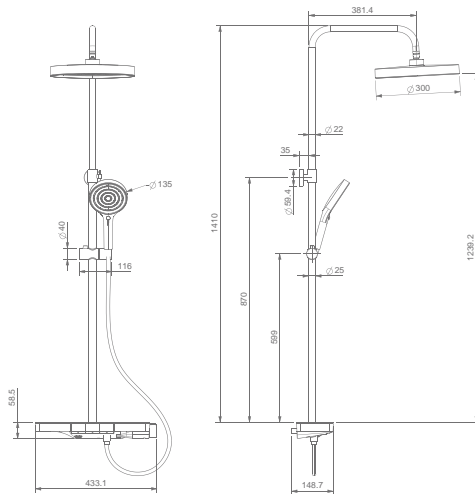

SHOWER

SHOWER SET

KA600004-GM

3 FUNCTION SHOWER SET
WITH THERMOSTAT FUNCTION
ABS SHOWER HEAD WITH RAIN+
ABS HAND SHOWER WITH RAIN+
WATER OUTLET
SHOWER TUBE : STAINLESS STEEL
SHOWER SHELF : GLASS+ABS
FAUCET : BRASS

- Button
  Switch
- Rain
- Hand
  Shower
- Mono
  Bubbling

SCAN FOR
PRODUCT DEMO

₹ 54,000

KA600004-MB

3 FUNCTION SHOWER SET
WITH THERMOSTAT FUNCTION
ABS SHOWER HEAD WITH RAIN+
ABS HAND SHOWER WITH RAIN+
WATER OUTLET
SHOWER TUBE : STAINLESS STEEL
SHOWER SHELF : GLASS+ABS
FAUCET : BRASS

- Button
  Switch
- Rain
- Hand
  Shower
- Mono
  Bubbling

SCAN FOR
PRODUCT DEMO

₹ 54,000