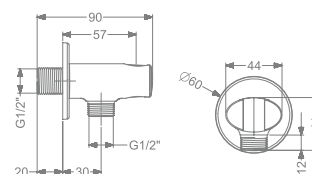

WALL OUTLET WITH SHOWER HOLDER

₹ 2,400

**KBWOR0001-GM**

WALL OUTLET WITH SHOWER HOLDER

₹ 2,400

**KA870002-RG**  
**KA870002-GM**

BOTTLE TRAP (9" / 12")

₹ 3,900  
₹ 4,100