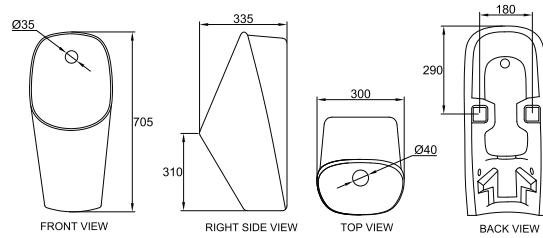

WALL-HUNG & URINAL

NEW

RIMLESS

KGP10008W-UF

ETERNIA
GLOSSY WHITE
RIMLESS WALL-HUNG
WITH UF SEAT COVER
(ALSO AVAILABLE WITH
PP SEAT COVER **KGP10008W-PP**)
510X450X380 mm

₹ 10,000
₹ 9,000

NEW

Sensor Technology

KGP50001W-SR

WALTER
GLOSSY WHITE
URINAL WITH SENSOR
300X335X705 MM

₹ 16,000

NEW

KGP50003W

EURI
GLOSSY WHITE
URINAL
330X340X575 MM

₹ 7,000