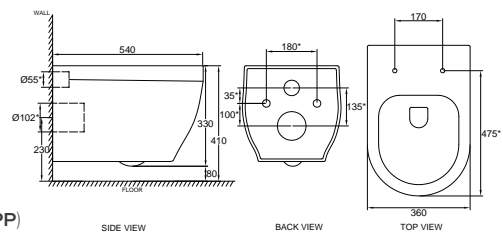

OPULA  
GLOSSY WHITE  
RIMLESS WALL-HUNG  
525X410X345 MM

₹ 15,000

NEW

RIMFREE

**KGP10005W-UF**

REJUVE  
GLOSSY WHITE  
RIMLESS WALL-HUNG  
(ALSO AVAILABLE WITH  
PP SEAT COVER **KGP10005W-PP**)  
540X360X330 MM