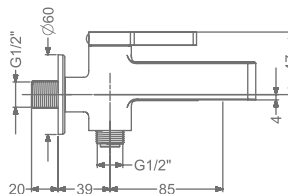

FAUCET

AGALIA

KB2211005-GM
2 WAY BIB TAP WITH FLANGE

₹ 5,850

KB2211003-GM
ANGLE VALVE WITH FLANGE

₹ 2,600

KB2211032-GM
CSC TRIMS WITH FLANGE
(COMPATIBLE WITH KB11060 & KB11061)

₹ 2,400

₹ 32,500