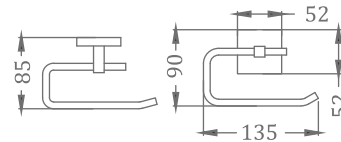

## CHROME & GOLD

**KA990005-CGL**  
SQUARE RANGE  
TOWEL HANGER

₹ 1,525

**KA990007-CGL**  
SQUARE RANGE  
TUMBLER HOLDER

₹ 1,525

**KA990009-CGL**  
SQUARE RANGE  
TOILET PAPER HOLDER

₹ 2,150

**KA990010-CGL**  
SQUARE RANGE  
TOWEL RACK 24"