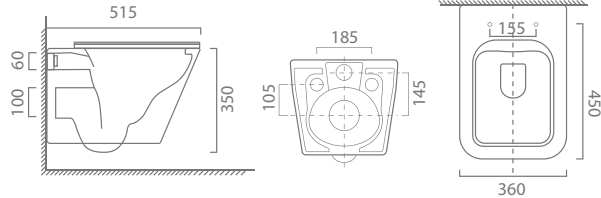

### WALL-HUNG

**KAJ0482-LGY**

AZURA  
LIGHT GREY  
WALL-HUNG

₹ 24,000

**KAJ0481-DGY**

AZURA  
DARK GREY  
WALL-HUNG

₹ 24,000

**KAJ0485-LGR**