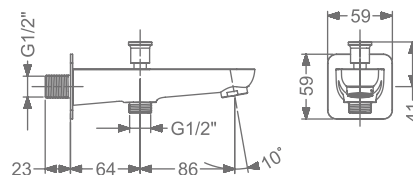

KB2311017-CG

BATH TUB SPOUT WITH
DIVERTER & FLANGE

₹ 5,850