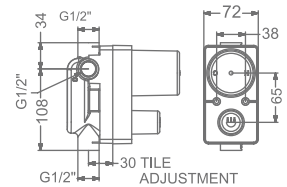

KB2211035 / KB2311035-CP	₹ 5,000
KB111035-CP	₹ 3,900
KB2211035 / KB2311035 / KB911035-RG	₹ 6,250
KB2211035 / KB2311035 / KB911035-CG	₹ 6,250
KB2211035 / KB2311035 / KB2911035-GM	₹ 6,500
KB2511035-CGL	₹ 5,600
KB2411035-CRG	₹ 5,600
KB2411035-MBRG	₹ 5,950
KB2311035 / KB2911035-MBK	₹ 6,250

CONCEALED HI-FLOW DIVERTER BODY- SL