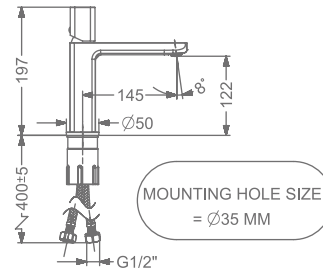

### KB2911010-ND-GM

SINGLE LEVER BASIN MIXER  
WITHOUT POP-UP

₹ 12,000