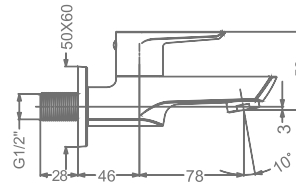

FAUCET

CHIME

KB911004-RG
BIB TAP WITH FLANGE

₹ 5,200

KB911005-RG
2 WAY BIB TAP WITH FLANGE

₹ 5,600

KB911003-RG
ANGLE VALVE WITH FLANGE

₹ 2,800

KB911032-RG
CSC TRIMS WITH FLANGE
(COMPATIBLE WITH KB111060
& KB111061)

₹ 2,600

₹ 32,500