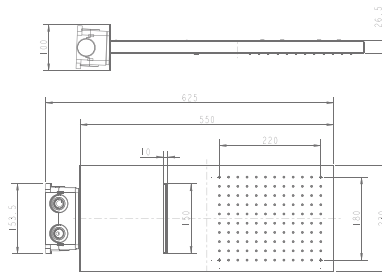

₹ 54,000

SCAN FOR
PRODUCT DEMO