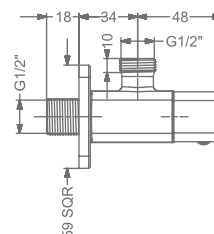

KB2911003-CP

ANGLE VALVE WITH FLANGE