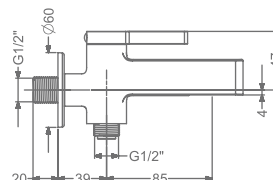

## AGALIA

**KB2211004-RG**

BIB TAP WITH FLANGE

₹ 5,200

**KB2211005-RG**

2 WAY BIB TAP WITH FLANGE

₹ 5,600

**KB2211003-RG**