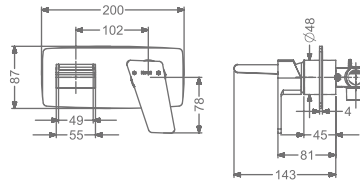

## AENON

**KB2611011-ND-GM**

SINGLE LEVER TALL BASIN MIXER  
WITHOUT POP-UP

₹ 17,250

**KB2611023-GM**

CONCEALED WALL MOUNTED  
SINGLE LEVER BASIN MIXER TRIMS  
(COMPATIBLE WITH KB2611022-GM)

₹ 11,350