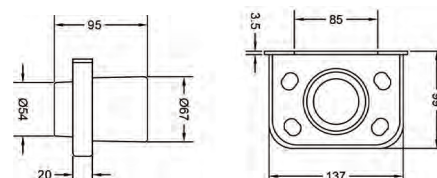

KA660007-RG

CONVEX RANGE
TUMBLER HOLDER