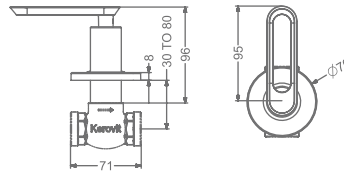

## ALANA

**KB2411033-CRG**  
LONG BODY BIB TAP

₹ 4,650

**KB2411003-CRG**  
ANGLE VALVE WITH FLANGE

₹ 3,000

**KB2411032-CRG**  
CSC TRIMS WITH FLANGE  
(COMPATIBLE WITH KB111060 & KB111061)

₹ 2,500