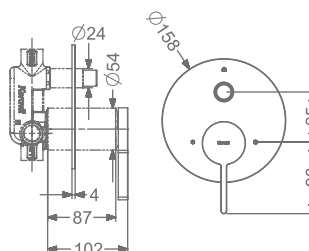

KB2211037-CG

2 INLET HI-FLOW CONCEALED
SINGLE LEVER DIVERTER TRIMS
(COMPATIBLE WITH KB2211035-CG)