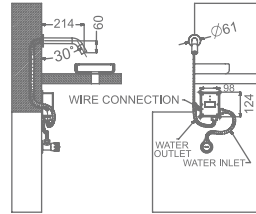

FAUCET

SENSOR

KBMST001-CP
WALL MOUNTED SENSOR TAP

₹ 12,500

KBMST001-RG
WALL MOUNTED SENSOR TAP

₹ 13,500

KBMST001-CG
WALL MOUNTED SENSOR TAP

₹ 15,000

KBMST001-GM
WALL MOUNTED SENSOR TAP

₹ 14,000