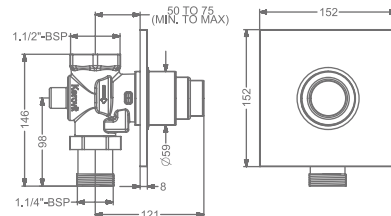

**KB400001R-RG**  
 CONCEALED SINGLE FLUSH VALVE (6 LTS.)  
 40 MM WITH ROUND FLANGE

₹ 7,500

**KB320002R-RG**  
 CONCEALED DUAL FLUSH VALVE (6 / 3 LTS.)  
 32 MM WITH ROUND FLANGE

₹ 7,500

**KB400002S-RG**  
 CONCEALED DUAL FLUSH VALVE (6 / 3 LTS.)  
 40 MM WITH SQUARE FLANGE