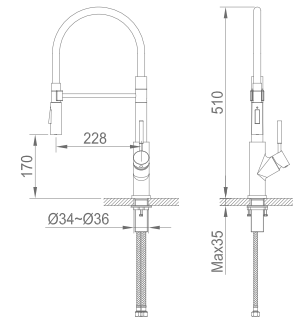

KA740005-CP

SINGLE LEVER PULL OUT
SINK MIXER WITH SWIVEL SPOUT

₹ 21,600