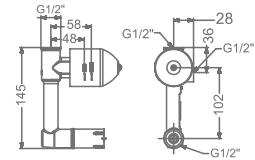

KB2211022 / KB2311022 / KB2611022-CP	₹ 3,900
KB111022-CP	₹ 3,200
KB2211022 / KB2311022 / KB2611022 / KB911022-RG	₹ 5,400
KB2211022 / KB2311022 / KB2611022 / KB911022-CG	₹ 5,400
KB2211022 / KB2311022 / KB2611022 / KB2911022-GM	₹ 5,600
KB2511022-CGL	₹ 5,600
KB2411022-CRG	₹ 5,600
KB2411022-MBRG	₹ 5,950
KB2311022 / KB2911022-MBK	₹ 5,400

CONCEALED WALL MOUNTED BASIN MIXER BODY- SL