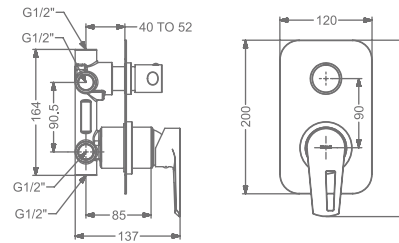

KB911056-CG
HI-FLOW CONCEALED BODY
& TRIMS FOR TRIO FUNCTION
(SHOWER & SPOUT)