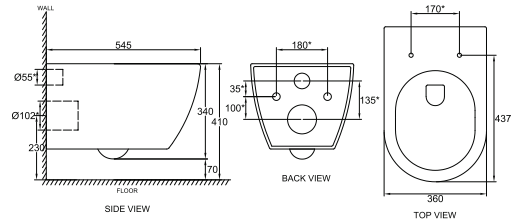

WALL-HUNG

NEW

RIMLESS

TORNADO FLUSHING

**KGP10004W-UF**

AURORA  
GLOSSY WHITE  
RIMLESS WALL-HUNG  
545X360X340 MM

₹ 16,000

NEW