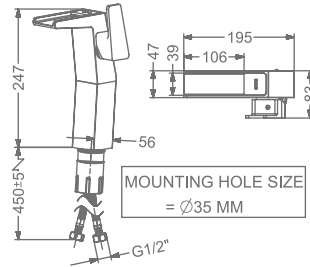

KB2611011-ND-GM

SINGLE LEVER TALL BASIN MIXER
WITHOUT POP-UP

₹ 17,250