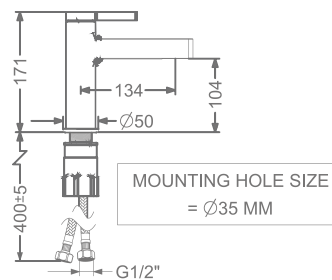

FAUCET

AGALIA

KB2211003-CP
ANGLE VALVE WITH FLANGE

₹ 1,725

KB2211032-CP
CSC TRIMS WITH FLANGE
(COMPATIBLE WITH KB111060
& KB111061)

₹ 1,300

₹ 26,500

KB2211010-ND-RG
SINGLE LEVER BASIN MIXER
WITHOUT POP-UP

₹ 10,500

KB2211011-ND-RG
SINGLE LEVER TALL BASIN
MIXER WITHOUT POP-UP

₹ 13,250