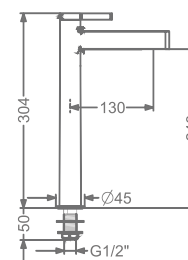

CONCEALED SINGLE LEVER  
WALL MOUNTED BASIN MIXER TRIMS  
(COMPATIBLE WITH KB2211022-CG)

₹ 9,700

**KB2211001-CG**

PILLAR TAP

₹ 5,400

**KB2211002-CG**

TALL PILLAR TAP

₹ 7,900