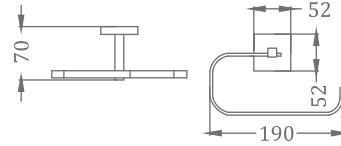

ACCESSORIES

CHROME & ROSE GOLD

KA990005-CRG
SQUARE RANGE
TOWEL HANGER

₹ 1,525

KA990007-CRG
SQUARE RANGE
TUMBLER HOLDER

₹ 1,525

KA990009-CRG
SQUARE RANGE
TOILET PAPER HOLDER

₹ 2,150

₹ 8,400

₹ 7,100