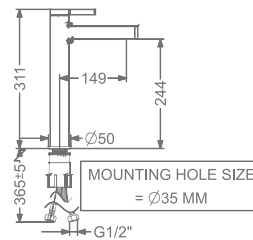

KB2211011-ND-GM

SINGLE LEVER TALL BASIN MIXER
WITHOUT POP-UP

MOUNTING HOLE SIZE
= Ø35 MM

₹ 14,000