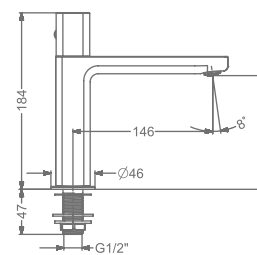

CONCEALED WALL MOUNTED  
SINGLE LEVER BASIN MIXER TRIMS  
(COMPATIBLE WITH KB911022-RG)

₹ 8,300

**KB2911001-RG**

PILLAR TAP

₹ 6,150

**KB2911002-RG**

TALL PILLAR TAP

₹ 9,700