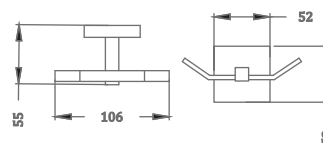

₹ 8,850

**KA990001-GM**  
SQUARE RANGE  
TOWEL RAIL 24"

₹ 3,250

**KA990002-GM**  
SQUARE RANGE  
TOWEL RAIL 18"

₹ 2,600

**KA990003-GM**  
SQUARE RANGE  
ROBE HOOK

₹ 1,075