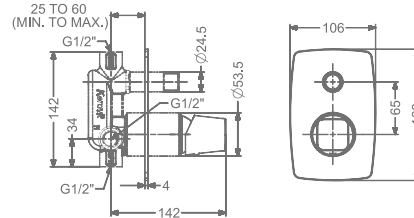

FAUCET

KEROVIT | AURUM

Bathrooms you desire

AMELIA

KB2911037-MBK

2 INLET HI-FLOW CONCEALED SINGLE LEVER DIVERTER TRIMS (COMPATIBLE WITH KB2911035-MBK)