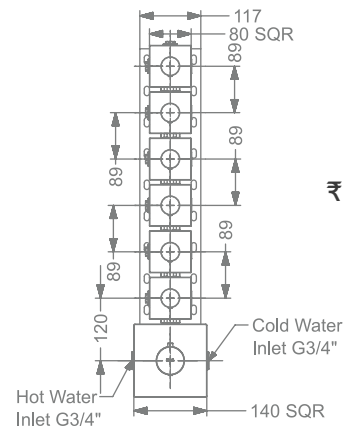

KBTHR003-RG

MULTIFLOW (6 OUTLET)
CONCEALED HI-FLOW
THERMOSTATIC MIXER

₹ 53,000