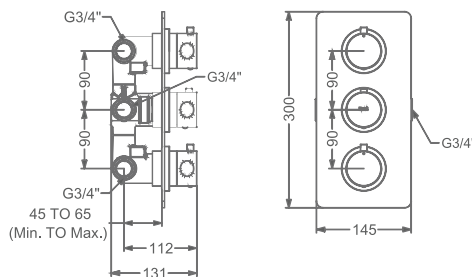

## AGALIA

**KB2211005-GM**  
2 WAY BIB TAP WITH FLANGE

₹ 5,850

**KB2211003-GM**  
ANGLE VALVE WITH FLANGE

₹ 2,600

**KB2211032-GM**  
CSC TRIMS WITH FLANGE  
(COMPATIBLE WITH KB11060 & KB11061)

₹ 2,400

**KB22THR002-GM**  
4 OUTLET CONCEALED HI-FLOW  
THERMOSTAT BATH & SHOWER MIXER