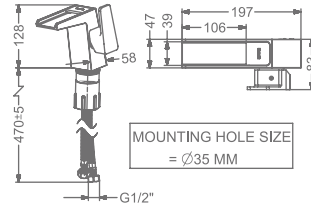

KB2611010-ND-CP

SINGLE LEVER BASIN MIXER
WITHOUT POP-UP

₹ 9,700