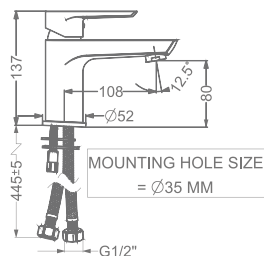

## CHIME

**KB911010-ND-CG**

SINGLE LEVER BASIN MIXER  
WITHOUT POP-UP

₹ 9,000

**KB911011-ND-CG**

SINGLE LEVER TALL BASIN MIXER  
WITHOUT POP-UP

₹ 12,750

**KB911023-CG**