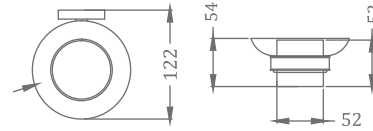

ACCESSORIES

ROSE GOLD

KA990004-RG
SQUARE RANGE
SOAP DISH

₹ 1,950

KA990005-RG
SQUARE RANGE
TOWEL HANGER

₹ 1,725

KA990007-RG
SQUARE RANGE
TUMBLER HOLDER

₹ 1,725

KA990009-RG
SQUARE RANGE
TOILET PAPER HOLDER

₹ 3,250

₹ 9,300

₹ 7,800