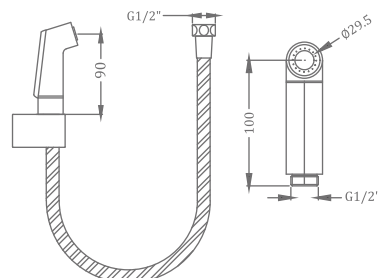

₹ 5,400

**KA580023-GM**  
HEALTH FAUCET (BRASS)  
WITH HOOK & 1 M HOSE

₹ 6,000

**KA580014-RG**  
ABS HEALTH FAUCET WITH HOOK  
& 1 M HOSE

₹ 3,450