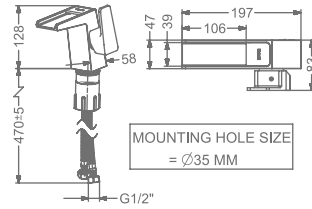

## AENON

**KB2611023-RG**  
CONCEALED WALL MOUNTED  
SINGLE LEVER BASIN MIXER TRIMS  
(COMPATIBLE WITH KB2611022-RG)

₹ 10,800

**KB2611010-ND-CG**  
SINGLE LEVER BASIN MIXER  
WITHOUT POP-UP

₹ 13,000

**KB2611011-ND-CG**  
SINGLE LEVER TALL BASIN MIXER  
WITHOUT POP-UP