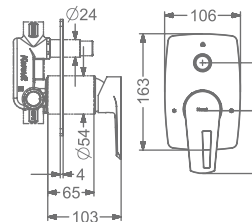

## CHIME

**KB911036-RG**  
 3 INLET CONCEALED SINGLE  
 LEVER BATH & SHOWER MIXER TRIMS  
 (COMPATIBLE WITH KB911034-RG)

₹ 5,600

**KB911037-RG**  
 2 INLET HI-FLOW CONCEALED  
 SINGLE LEVER DIVERTER TRIMS  
 (COMPATIBLE WITH KB911035-RG)