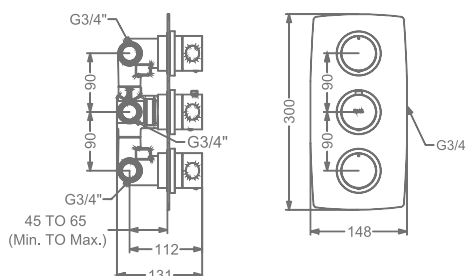

KB91THR002-CG
4 OUTLET CON HI-FLOW THERMOSTAT
BATH AND SHOWER MIXER