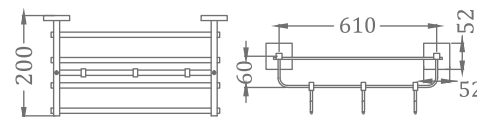

ACCESSORIES

ROSE GOLD

KA990004-RG
SQUARE RANGE
SOAP DISH

₹ 1,950

KA990005-RG
SQUARE RANGE
TOWEL HANGER

₹ 1,725

KA990007-RG
SQUARE RANGE
TUMBLER HOLDER

₹ 1,725

KA990009-RG
SQUARE RANGE
TOILET PAPER HOLDER

₹ 3,250

₹ 9,300

₹ 7,800