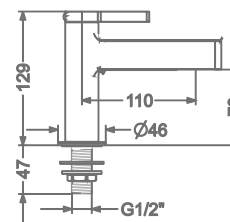

CONCEALED SINGLE LEVER  
WALL MOUNTED BASIN MIXER TRIMS  
(COMPATIBLE WITH KB2211022-CG)

₹ 9,700

**KB2211001-CG**

PILLAR TAP

₹ 5,400

**KB2211002-CG**

TALL PILLAR TAP

₹ 7,900