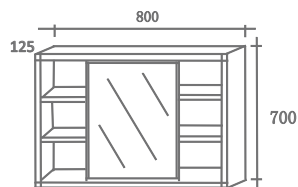

VANITY

KAJ0520

FERGUS PLUS
CARBON FIBER
SIZE: 800 MM

₹ 26,250