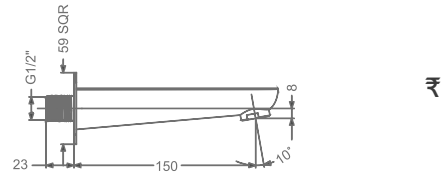

KB2311016-RG

BATH SPOUT WITH FLANGE