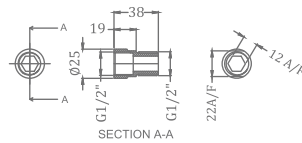

## ALLIED PRODUCTS

**KA870006-RG**  
**KA870006-GM**  
WASTE COUPLING (130 MM - FULL THREAD)

₹ 1,525  
₹ 1,525

**KA970005-RG**  
**KA970005-GM**  
EXTENSION NIPPLE (1")

₹ 200  
₹ 200

**KA970006-RG**  
**KA970006-GM**  
EXTENSION NIPPLE (1.5")