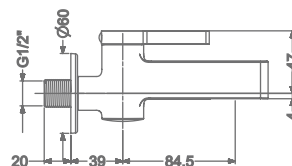

FAUCET

AGALIA

KB2211004-RG

BIB TAP WITH FLANGE

₹ 5,200

KB2211005-RG

2 WAY BIB TAP WITH FLANGE

₹ 5,600

KB2211003-RG

ANGLE VALVE WITH FLANGE

₹ 2,400

KB2211032-RG

CSC TRIMS WITH FLANGE
(COMPATIBLE WITH KB11060
& KB11061)

₹ 2,400

KB22THR002-RG

4 OUTLET CONCEALED HI-FLOW
THERMOSTAT BATH & SHOWER MIXER

₹ 31,000