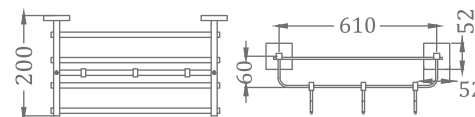

₹ 3,450

**KA990010-GM**  
SQUARE RANGE  
TOWEL RACK 24"

₹ 9,700

**KA990011-GM**  
SQUARE RANGE  
TOWEL RACK 18"

₹ 8,200