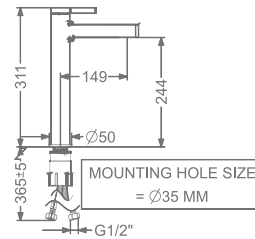

## AGALIA

**KB2211010-ND-CP**  
SINGLE LEVER BASIN MIXER  
WITHOUT POP-UP

₹ 6,500

**KB2211011-ND-CP**  
SINGLE LEVER TALL BASIN  
MIXER WITHOUT POP-UP

₹ 8,400

**KB2211023-CP**  
CONCEALED SINGLE LEVER  
WALL MOUNTED BASIN MIXER TRIMS  
(COMPATIBLE WITH KB2211022-CP)