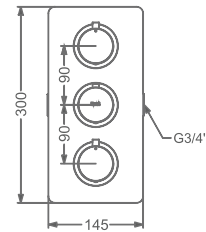

KB22THR002-CG

4 OUTLET CONCEALED HI-FLOW
THERMOSTAT BATH & SHOWER MIXER

₹ 31,000