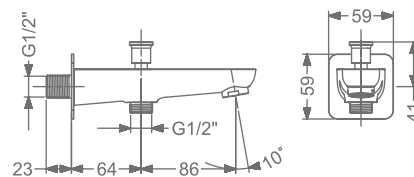

KB2311017-RG

BATH TUB SPOUT WITH
DIVERTER & FLANGE

₹ 5,850