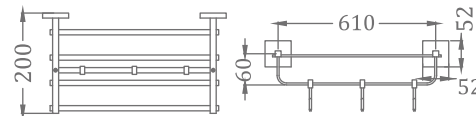

## CHROME & GOLD

**KA990005-CGL**  
SQUARE RANGE  
TOWEL HANGER

₹ 1,525

**KA990007-CGL**  
SQUARE RANGE  
TUMBLER HOLDER

₹ 1,525

**KA990009-CGL**  
SQUARE RANGE  
TOILET PAPER HOLDER

₹ 2,150

**KA990010-CGL**  
SQUARE RANGE  
TOWEL RACK 24"