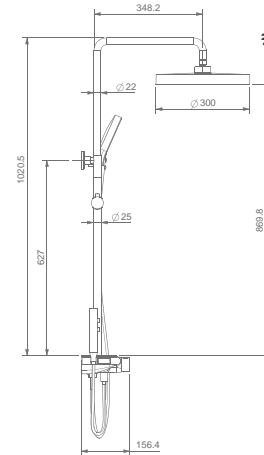

SHOWER

SHOWER SET

KA600003-GM

4 FUNCTION SHOWER SET
WITH THERMOSTAT FUNCTION
ABS SHOWER HEAD WITH RAIN+
ABS HAND SHOWER WITH RAIN+
SPRAY JET+WATERFALL OUTLET
SHOWER TUBE : STAINLESS STEEL
SHOWER SHELF : GLASS+ABS
FAUCET : BRASS

SCAN FOR
PRODUCT DEMO

₹ 64,800

KA600003-MB

4 FUNCTION SHOWER SET
WITH THERMOSTAT FUNCTION
ABS SHOWER HEAD WITH RAIN+
ABS HAND SHOWER WITH RAIN+
SPRAY JET+WATERFALL
SHOWER TUBE : STAINLESS STEEL
SHOWER SHELF : GLASS+ABS
FAUCET : BRASS

SCAN FOR
PRODUCT DEMO

₹ 64,800