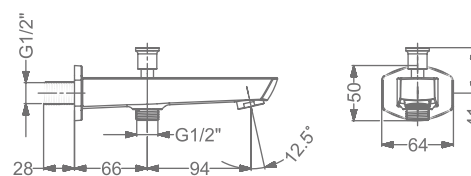

₹ 5,850

**KB911056-RG**  
 HI-FLOW CONCEALED BODY  
 & TRIMS FOR TRIO FUNCTION  
 (SHOWER & SPOUT)

₹ 14,000

**KB911016-RG**  
 BATH SPOUT WITH FLANGE

₹ 4,300

**KB911017-RG**  
 BATH TUB SPOUT WITH  
 DIVERTER & FLANGE