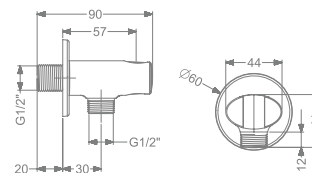

WALL OUTLET WITH SHOWER HOLDER

₹ 2,400