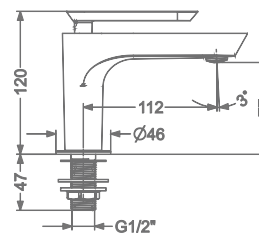

CONCEALED WALL MOUNTED  
SINGLE LEVER BASIN MIXER TRIMS  
(COMPATIBLE WITH KB2411022-MBRG)

₹ 8,650

**KB2411001-MBRG**

PILLAR TAP

₹ 6,500

**KB2411002-MBRG**

TALL PILLAR TAP

₹ 9,700