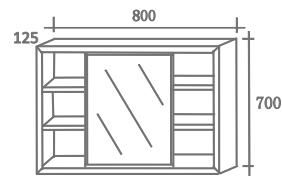

## VANITY

**KAJ0519-S**

EMERY  
CARBON FIBER  
SIZE: 600 MM

₹ 23,100

**KAJ0519**

EMERY PLUS  
CARBON FIBER  
SIZE: 800 MM

₹ 26,250

**KAJ0520-S**