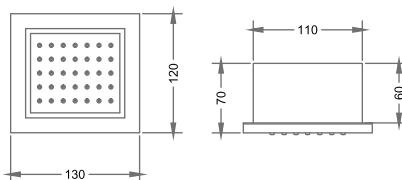

### KA620003-GM

BRASS RECTANGULAR BODY JET  
WITH SILICONE NOZZLE

₹ 7,750

A white, modern smart toilet is positioned in the foreground on a light-colored, reflective floor. Behind it is a large window with a dark frame, offering a view of a dense forest of tall, leafy green trees. The scene is brightly lit, suggesting a sunny day. The word "TOILET" is written in white, uppercase letters across the middle of the window view.