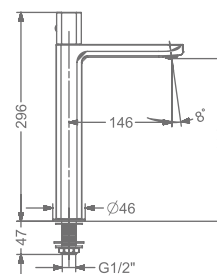

CONCEALED WALL MOUNTED  
SINGLE LEVER BASIN MIXER TRIMS  
(COMPATIBLE WITH KB11022-CP)

₹ 6,800

**KB2911001-CP**

PILLAR TAP

₹ 4,550

**KB2911002-CP**

TALL PILLAR TAP

₹ 7,000