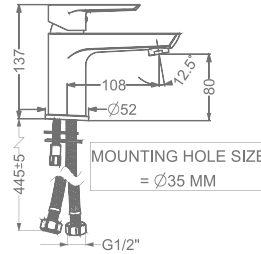

FAUCET

CHIME

KB911010-ND-RG
SINGLE LEVER BASIN MIXER
WITHOUT POP-UP

₹ 9,200

KB911011-ND-RG
SINGLE LEVER TALL BASIN MIXER
WITHOUT POP-UP

₹ 13,000

KB911023-RG
CONCEALED WALL MOUNTED
SINGLE LEVER BASIN MIXER TRIMS
(COMPATIBLE WITH KB911022-RG)

₹ 9,300

KB911001-RG
PILLAR TAP

₹ 5,850

KB911002-RG
TALL PILLAR TAP

₹ 8,100