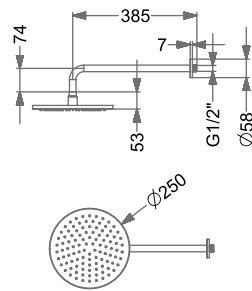

SHOWER

OVERHEAD RAIN SHOWER

KA570025-CP

SINGLE FUNCTION OVERHEAD SHOWER WITH 15" SHOWER ARM & WALL FLANGE (BRASS)

Rain

₹ 14,500

KA570025-RG

SINGLE FUNCTION OVERHEAD SHOWER WITH 15" SHOWER ARM & WALL FLANGE (BRASS)

Rain

₹ 17,250

KA570025-CG

SINGLE FUNCTION OVERHEAD SHOWER WITH 15" SHOWER ARM & WALL FLANGE (BRASS)

Rain

₹ 17,250

KA570025-GM

SINGLE FUNCTION OVERHEAD SHOWER WITH 15" SHOWER ARM & WALL FLANGE (BRASS)

Rain

₹ 18,150