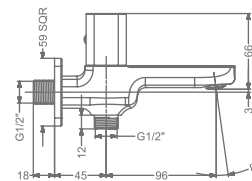

KB2911005-MBK

2 WAY BIB TAP WITH FLANGE

₹ 6,900