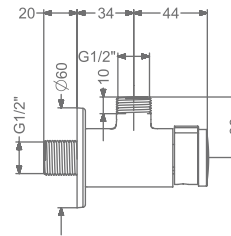

## ALANA

**KB2411033-MBRG**  
LONG BODY BIB TAP

₹ 4,850

**KB2411003-MBRG**  
ANGLE VALVE WITH FLANGE

₹ 3,250

**KB2411032-MBRG**  
CSC TRIMS WITH FLANGE  
(COMPATIBLE WITH KB111060  
& KB111061)

₹ 2,700