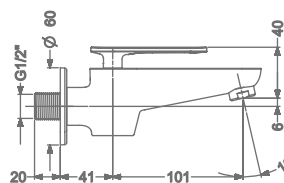

### KB2311004-CG

BIB TAP WITH FLANGE

₹ 6,050