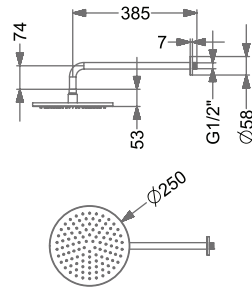

### KA570025-CP

SINGLE FUNCTION OVERHEAD SHOWER WITH 15" SHOWER ARM & WALL FLANGE (BRASS)

Rain

₹ 14,500