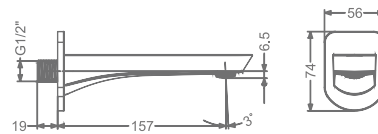

KB2411016-CRG

BATH SPOUT WITH FLANGE

₹ 4,300