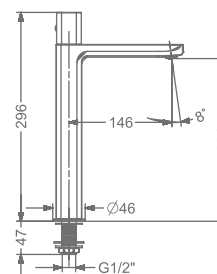

CONCEALED WALL MOUNTED  
SINGLE LEVER BASIN MIXER TRIMS  
(COMPATIBLE WITH KB911022-CG)

₹ 8,300

**KB2911001-CG**

PILLAR TAP

₹ 6,050

**KB2911002-CG**

TALL PILLAR TAP

₹ 9,700