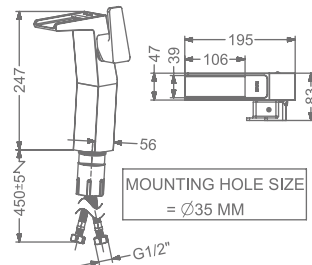

## AENON

**KB2611023-RG**  
CONCEALED WALL MOUNTED  
SINGLE LEVER BASIN MIXER TRIMS  
(COMPATIBLE WITH KB2611022-RG)

₹ 10,800

**KB2611010-ND-CG**  
SINGLE LEVER BASIN MIXER  
WITHOUT POP-UP

₹ 13,000

**KB2611011-ND-CG**  
SINGLE LEVER TALL BASIN MIXER  
WITHOUT POP-UP