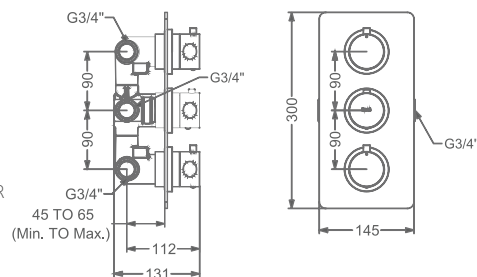

## AGALIA

**KB2211003-CP**  
ANGLE VALVE WITH FLANGE

₹ 1,725

**KB2211032-CP**  
CSC TRIMS WITH FLANGE  
(COMPATIBLE WITH KB111060  
& KB111061)

₹ 1,300

**KB22THR002-CP**  
4 OUTLET CONCEALED HI-FLOW  
THERMOSTAT BATH & SHOWER MIXER