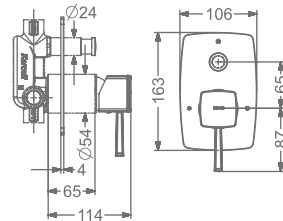

KB2511037-CGL

2 INLET HI-FLOW CONCEALED
SINGLE LEVER DIVERTER TRIMS
(COMPATIBLE WITH KB2511035-CGL)