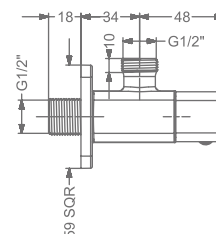

₹ 6,500

**KB2911005-RG**  
2 WAY BIB TAP WITH FLANGE

₹ 6,900

**KB2911003-RG**  
ANGLE VALVE WITH FLANGE

₹ 3,450