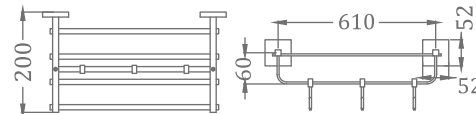

## CHROME & ROSE GOLD

**KA990005-CRG**  
SQUARE RANGE  
TOWEL HANGER

₹ 1,525

**KA990007-CRG**  
SQUARE RANGE  
TUMBLER HOLDER

₹ 1,525

**KA990009-CRG**  
SQUARE RANGE  
TOILET PAPER HOLDER

₹ 2,150

**KA990010-CRG**  
SQUARE RANGE  
TOWEL RACK 24"