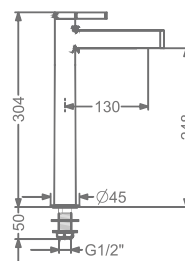

## AGALIA

**KB2211023-RG**  
CONCEALED SINGLE LEVER  
WALL MOUNTED BASIN MIXER TRIMS  
(COMPATIBLE WITH KB2211022-RG)

₹ 9,700

**KB2211001-RG**  
PILLAR TAP

₹ 5,400

**KB2211002-RG**  
TALL PILLAR TAP

₹ 7,900