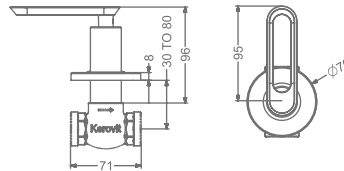

## ALANA

**KB2411033-MBRG**  
LONG BODY BIB TAP

₹ 4,850

**KB2411003-MBRG**  
ANGLE VALVE WITH FLANGE

₹ 3,250

**KB2411032-MBRG**  
CSC TRIMS WITH FLANGE  
(COMPATIBLE WITH KB111060  
& KB111061)

₹ 2,700