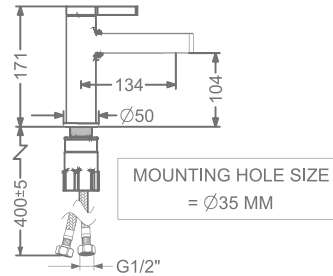

## AGALIA

**KB2211010-ND-CG**

SINGLE LEVER BASIN MIXER  
WITHOUT POP-UP

₹ 10,500

**KB2211011-ND-CG**

SINGLE LEVER TALL BASIN MIXER  
WITHOUT POP-UP

₹ 13,250

**KB2211023-CG**