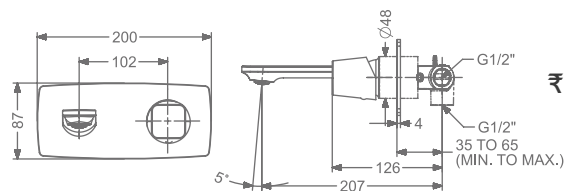

₹ 15,100

KB2911023-CG

CONCEALED WALL MOUNTED
SINGLE LEVER BASIN MIXER TRIMS
(COMPATIBLE WITH KB911022-CG)

₹ 8,300

KB2911001-CG

PILLAR TAP