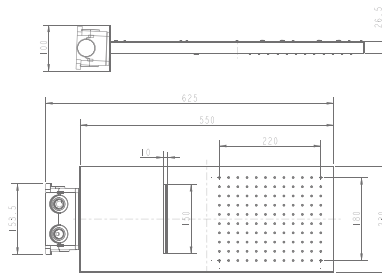

₹ 54,000

SCAN FOR
PRODUCT DEMO