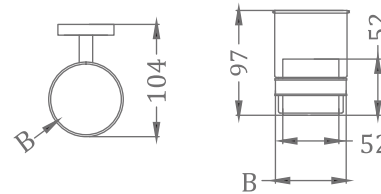

KA990007-GM
SQUARE RANGE
TUMBLER HOLDER

₹ 1,725