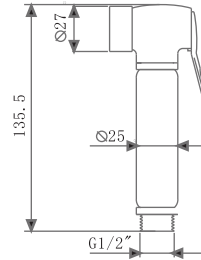

FAUCET

HEALTH FAUCET

KA580023-CP
HEALTH FAUCET (BRASS)
WITH HOOK & 1 M HOSE

₹ 2,600

KA580023-RG
HEALTH FAUCET (BRASS)
WITH HOOK & 1 M HOSE

₹ 5,400

KA580023-CG
HEALTH FAUCET (BRASS)
WITH HOOK & 1 M HOSE

₹ 5,400

KA580023-GM
HEALTH FAUCET (BRASS)
WITH HOOK & 1 M HOSE

₹ 6,000

KA580014-RG
ABS HEALTH FAUCET WITH HOOK
& 1 M HOSE

₹ 3,450