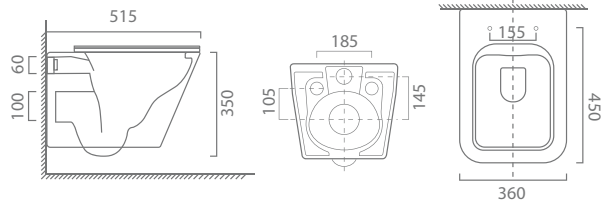

KAJ0485-LGR

AZURA
LIGHT GREEN
WALL-HUNG

₹ 24,000