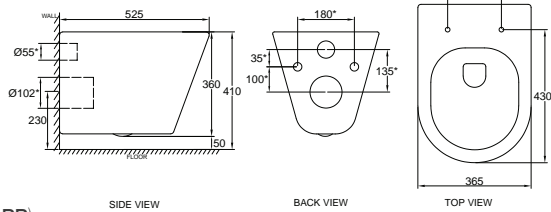

• NEW

RIMLESS

KGP10118W-UF

VEREDIAN
GLOSSY WHITE
RIMLESS WALL-HUNG
WITH UF SEAT COVER
(ALSO AVAILABLE WITH
PP SEAT COVER **KGP10118W-PP**)
525X365X360 mm

₹ 14,000
₹ 12,000