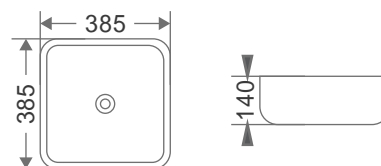

KAJ0366-GW

LUKE S
GLOSSY WHITE
THIN RIM WASH BASIN
(COMPATIBLE POP-UP
KAJ0528-MW)