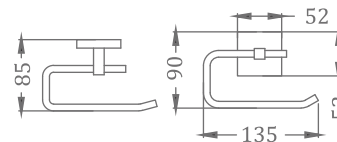

₹ 3,250

**KA990010-RG**  
SQUARE RANGE  
TOWEL RACK 24"

₹ 9,300

**KA990011-RG**  
SQUARE RANGE  
TOWEL RACK 18"

₹ 7,800