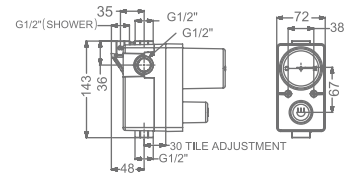

KB2211034-CP / KB2311034-CP	₹ 5,400
KB911034-RG	₹ 6,500
KB911034-CG	₹ 6,500

CONCEALED 3 INLET DIVERTER BODY- SL