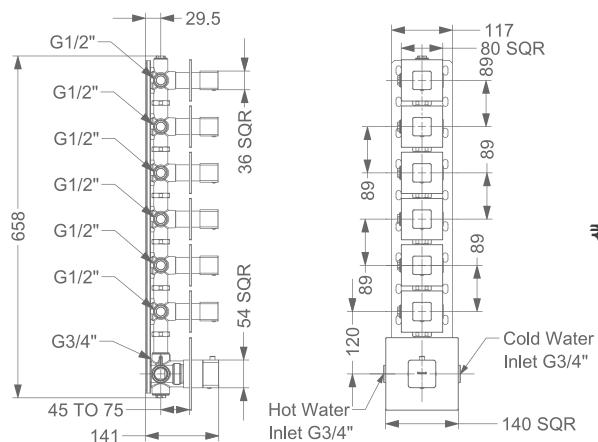

KBTHS004-GM

MULTIFLOW (6 OUTLET)
CONCEALED HI-FLOW
THERMOSTATIC MIXER