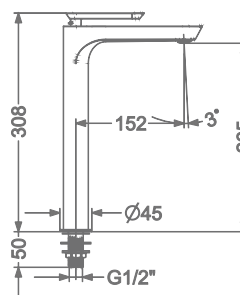

KB2411002-CRG

TALL PILLAR TAP