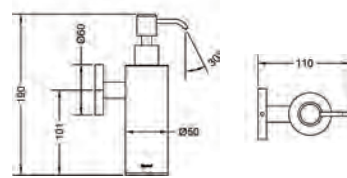

ACCESSORIES

ROSE GOLD

KA930009-RG
ROUND RANGE
SOAP DISPENSER

₹ 4,300

KA660008-RG
CONVEX RANGE
TOILET PAPER HOLDER

₹ 1,525

₹ 8,850

₹ 8,400

₹ 3,000

₹ 2,600

KA990003-RG
SQUARE RANGE
ROBE HOOK

₹ 1,075