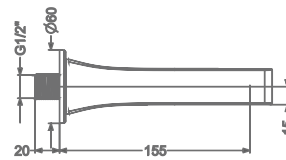

KB2211016-CP

BATH SPOUT WITH FLANGE

₹ 3,000