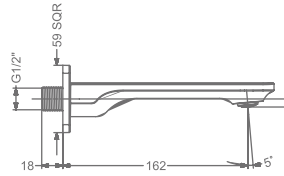

KB2911016-CG

BATH SPOUT WITH FLANGE

₹ 4,850