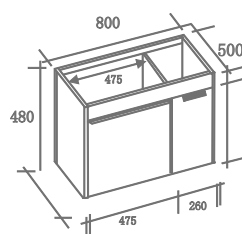

VANITY

KAJ0522-S

RENFRED
CARBON FIBER
SIZE: 600 MM

₹ 28,350

KAJ0522

RENFRED PLUS
CARBON FIBER
SIZE: 800 MM

₹ 33,600

REYNARD PLUS
WITH LED FUNCTION
CARBON FIBER
SIZE: 800 MM

₹ 42,000