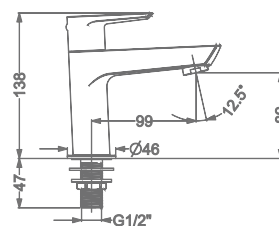

KB911001-CG

PILLAR TAP

₹ 5,850