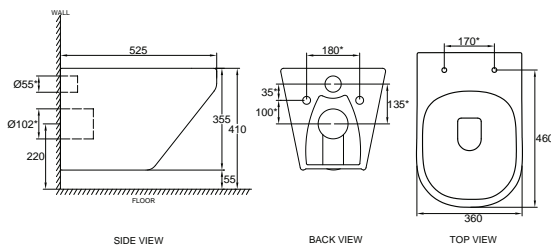

VEREDIAN  
GLOSSY WHITE  
RIMLESS WALL-HUNG  
WITH UF SEAT COVER  
(ALSO AVAILABLE WITH  
PP SEAT COVER **KGP10118W-PP**)  
525X365X360 mm

₹ 14,000  
₹ 12,000

• NEW

RIMFREE

**KGP10002W-UF**

RIVIERA  
GLOSSY WHITE  
RIMLESS WALL-HUNG  
525X360X355 MM