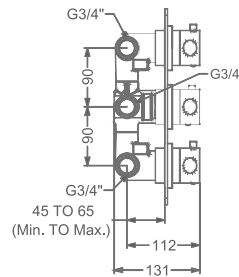

KB22THR002-CG

4 OUTLET CONCEALED HI-FLOW
THERMOSTAT BATH & SHOWER MIXER

₹ 31,000