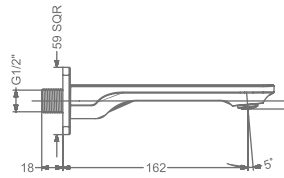

KB2911016-MBK

BATH SPOUT WITH FLANGE

₹ 4,850