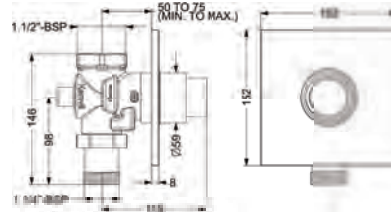

KB400001S-RG
CONCEALED SINGLE FLUSH VALVE (6 LTS.)
40 MM WITH SQUARE FLANGE