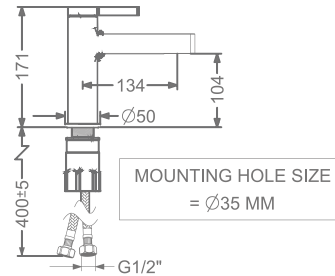

FAUCET

AGALIA

KB2211010-ND-CP
SINGLE LEVER BASIN MIXER
WITHOUT POP-UP

₹ 6,500

KB2211011-ND-CP
SINGLE LEVER TALL BASIN
MIXER WITHOUT POP-UP

₹ 8,400

₹ 6,500

KB2211001-CP
PILLAR TAP

₹ 3,900

KB2211002-CP
TALL PILLAR TAP

₹ 5,600