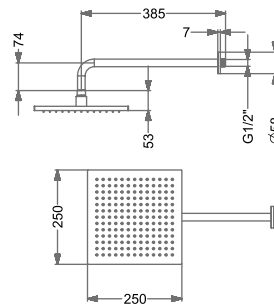

### KA570026-CP

SINGLE FUNCTION OVERHEAD SHOWER WITH 15" SHOWER ARM & WALL FLANGE (BRASS)

Rain

₹ 15,000