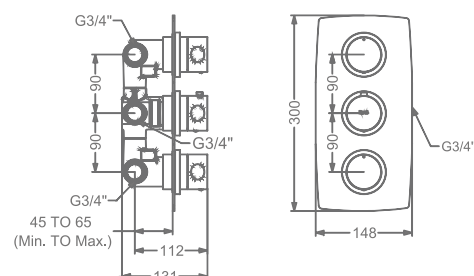

KB91THR002-RG
4 OUTLET CON HI-FLOW THERMOSTAT
BATH AND SHOWER MIXER