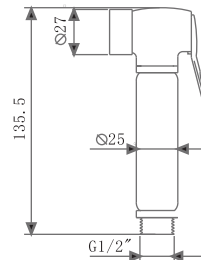

## HEALTH FAUCET

**KA580023-CP**  
HEALTH FAUCET (BRASS)  
WITH HOOK & 1 M HOSE

₹ 2,600

**KA580023-RG**  
HEALTH FAUCET (BRASS)  
WITH HOOK & 1 M HOSE

₹ 5,400

**KA580023-CG**  
HEALTH FAUCET (BRASS)  
WITH HOOK & 1 M HOSE