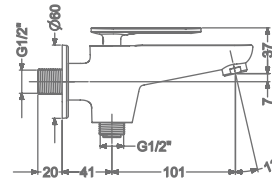

## ARIUS

**KB2311004-CP**  
BIB TAP WITH FLANGE

₹ 3,675

**KB2311005-CP**  
2 WAY BIB TAP WITH FLANGE

₹ 4,100

**KB2311003-CP**  
ANGLE VALVE WITH FLANGE

₹ 1,950

**KB2311032-CP**  
CSC TRIMS WITH FLANGE  
(COMPATIBLE WITH KB11060  
& KB11061)