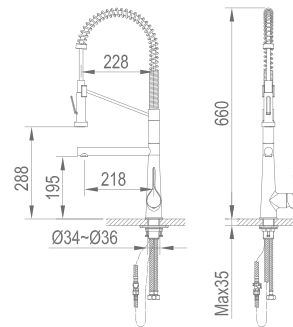

KA740004-GM

SINGLE LEVER PULL OUT
2 WAY SINK MIXER WITH SWIVEL SPOUT

₹ 37,800