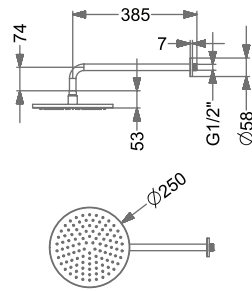

SHOWER

OVERHEAD RAIN SHOWER

KA570025-CP

SINGLE FUNCTION OVERHEAD SHOWER WITH 15" SHOWER ARM & WALL FLANGE (BRASS)

Rain

₹ 14,500

KA570025-RG

SINGLE FUNCTION OVERHEAD SHOWER WITH 15" SHOWER ARM & WALL FLANGE (BRASS)

Rain

₹ 17,250

KA570025-CG

SINGLE FUNCTION OVERHEAD SHOWER WITH 15" SHOWER ARM & WALL FLANGE (BRASS)

Rain

₹ 17,250

KA570025-GM

SINGLE FUNCTION OVERHEAD SHOWER WITH 15" SHOWER ARM & WALL FLANGE (BRASS)

Rain

₹ 18,150