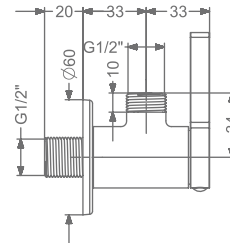

FAUCET

AGALIA

KB2211003-CP
ANGLE VALVE WITH FLANGE

₹ 1,725

KB2211032-CP
CSC TRIMS WITH FLANGE
(COMPATIBLE WITH KB111060
& KB111061)

₹ 1,300

₹ 26,500

KB2211010-ND-RG
SINGLE LEVER BASIN MIXER
WITHOUT POP-UP

₹ 10,500

KB2211011-ND-RG
SINGLE LEVER TALL BASIN
MIXER WITHOUT POP-UP

₹ 13,250