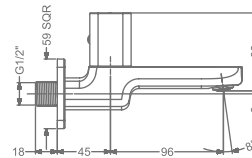

KB2911004-CG

BIB TAP WITH FLANGE

₹ 6,500