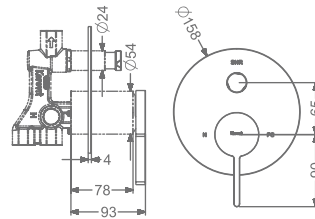

KB2211036-CP

3 INLET CONCEALED SINGLE LEVER
BATH & SHOWER MIXER TRIMS
(COMPATIBLE WITH KB2211034-CP)

₹ 4,300