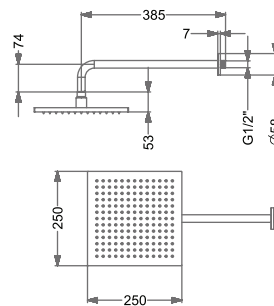

SHOWER

OVERHEAD RAIN SHOWER

KA570026-CP

SINGLE FUNCTION OVERHEAD SHOWER WITH 15" SHOWER ARM & WALL FLANGE (BRASS)

Rain

₹ 15,000

KA570026-RG

SINGLE FUNCTION OVERHEAD SHOWER WITH 15" SHOWER ARM & WALL FLANGE (BRASS)

Rain

₹ 18,150

KA570026-CG

SINGLE FUNCTION OVERHEAD SHOWER WITH 15" SHOWER ARM & WALL FLANGE (BRASS)

Rain

₹ 18,150

KA570026-GM

SINGLE FUNCTION OVERHEAD SHOWER WITH 15" SHOWER ARM & WALL FLANGE (BRASS)

Rain

₹ 19,200