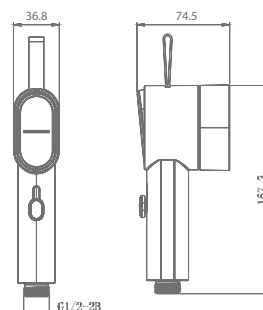

2 FLOW HEALTH FAUCET WITH HOOK  
& 1 M HOSE

₹ 3,800

**KA580024-MG**

2 FLOW HEALTH FAUCET WITH HOOK  
& 1 M HOSE

₹ 4,300

**KA580024-MB**

2 FLOW HEALTH FAUCET WITH HOOK  
& 1 M HOSE

₹ 3,250