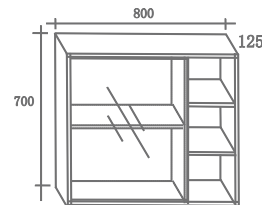

VANITY

NEW

KAJ0553

BRILLARA PLUS
CARBON FIBER
SIZE: 800 MM

₹ 31,500

KAJ0518-S

ALLURA
CARBON FIBER
SIZE: 600 MM

₹ 23,100

KAJ0518

ALLURA PLUS
CARBON FIBER
SIZE: 800 MM

₹ 26,250