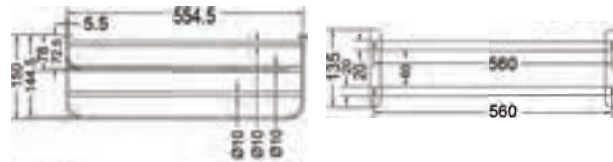

KA660010-RG
CONVEX RANGE
TOWEL RACK 24"