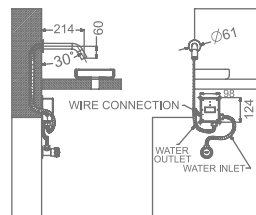

FAUCET

SENSOR

KBMST001-CP
WALL MOUNTED SENSOR TAP

₹ 12,500

KBMST001-RG
WALL MOUNTED SENSOR TAP

₹ 13,500

KBMST001-CG
WALL MOUNTED SENSOR TAP

₹ 15,000

KBMST001-GM
WALL MOUNTED SENSOR TAP

₹ 14,000