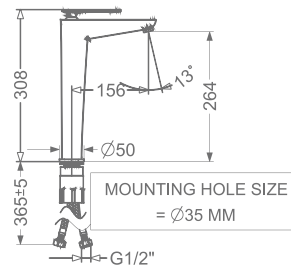

## ARIUS

**KB2311010-ND-CG**

SINGLE LEVER BASIN MIXER  
WITHOUT POP-UP

₹ 11,000

**KB2311011-ND-CG**

SINGLE LEVER TALL BASIN MIXER  
WITHOUT POP-UP

₹ 14,000

**KB2311023-CG**