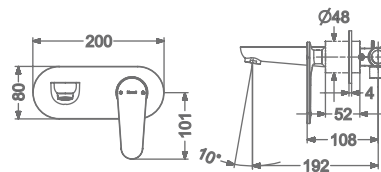

CONCEALED SINGLE LEVER
WALL MOUNTED BASIN MIXER TRIMS
(COMPATIBLE WITH KB2311022-RG)

₹ 7,900