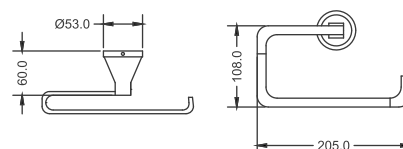

ACCESSORIES

MATTE BLACK

₹ 4,300

KA700003-MBK
TWIN ROBE HOOK

₹ 1,300

KA700004-MBK
SOAP DISH

₹ 2,600

₹ 3,800

KA700005-MBK
TOWEL HANGER

₹ 2,150