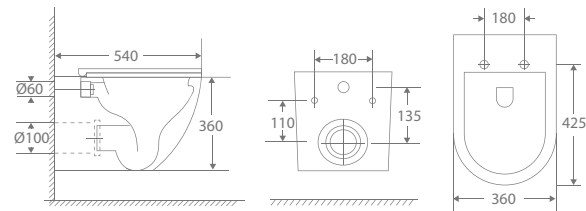

## WALL-HUNG

**KAJ0371-MW**

NOYCE  
MATTE WHITE  
WALL-HUNG WITH  
SLIM UF SEAT COVER

₹ 26,000

**KAJ0512-GW**

FAVIAN  
GLOSSY WHITE  
TORNADO WALL HUNG

₹ 25,000

**KAJ0370-GW**