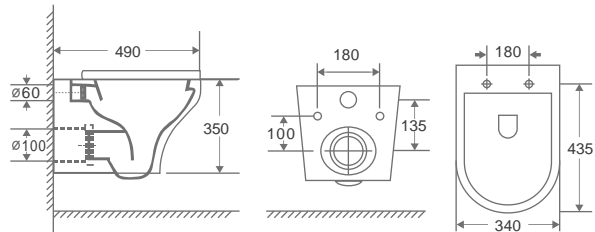

₹ 28,000

**KAJ0376-MB**

NOYCE  
MATTE BLACK  
WALL-HUNG WITH  
SLIM UF SEAT COVER

₹ 26,000

**TORNADO FLUSHING**

**KSP123-GB**

STEFAN  
GLOSSY BLACK  
TORNADO FLUSHING  
RIMLESS WALL-HUNG  
WITH PP SEAT COVER