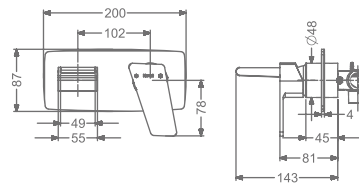

KB2611023-CP

CONCEALED WALL MOUNTED
SINGLE LEVER BASIN MIXER TRIMS
(COMPATIBLE WITH KB2611022-CP)

₹ 8,100