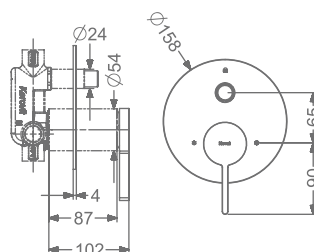

FAUCET

AGALIA

₹ 9,700

KB2211001-RG
PILLAR TAP

₹ 5,400

KB2211002-RG
TALL PILLAR TAP

₹ 7,900

KB2211037-RG
2 INLET HI-FLOW CONCEALED
SINGLE LEVER DIVERTER TRIMS
(COMPATIBLE WITH KB2211035-RG)

₹ 6,050

KB2211016-RG
BATH SPOUT WITH FLANGE

₹ 4,650