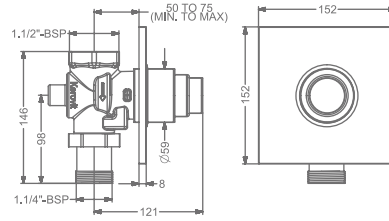

KB400002S-GM
CONCEALED DUAL FLUSH VALVE (6 / 3 LTS.)
40 MM WITH SQUARE FLANGE