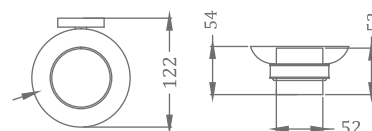

₹ 3,000

**KA990002-CRG**  
SQUARE RANGE  
TOWEL RAIL 18"

₹ 2,400

**KA990003-CRG**  
SQUARE RANGE  
ROBE HOOK

₹ 875

**KA990004-CRG**  
SQUARE RANGE  
SOAP DISH

₹ 1,725