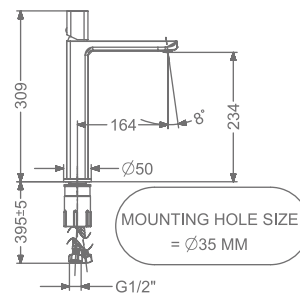

## AMELIA

**KB2911010-ND-MBK**

SINGLE LEVER BASIN MIXER  
WITHOUT POP-UP

₹ 11,350

**KB2911011-ND-MBK**

SINGLE LEVER TALL BASIN MIXER  
WITHOUT POP-UP

₹ 15,100

**KB2911023-MBK**