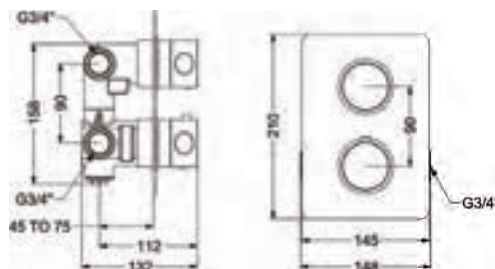

## THERMOSTAT

**KBTHR001-RG**  
2 OUTLET CONCEALED  
HI-FLOW THERMOSTATIC  
BATH & SHOWER MIXER

₹ 26,500

**KBTHR001-GM**  
2 OUTLET CONCEALED  
HI-FLOW THERMOSTATIC  
BATH & SHOWER MIXER

₹ 26,500