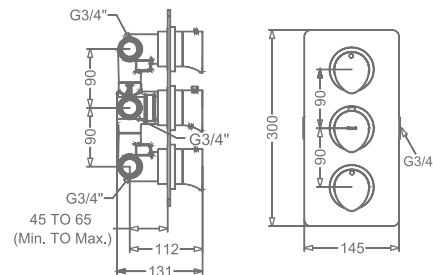

## ARIUS

**KB2311005-GM**  
2 WAY BIB TAP WITH FLANGE

₹ 7,000

**KB2311003-GM**  
ANGLE VALVE WITH FLANGE

₹ 3,450

**KB2311032-GM**  
CSC TRIMS WITH FLANGE  
(COMPATIBLE WITH KB11060 & KB11061)

₹ 2,500

**KB23THR002-GM**  
4 OUTLET CONCEALED HI-FLOW  
THERMOSTAT BATH & SHOWER MIXER