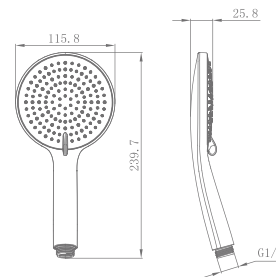

## HAND SHOWER

**KA510010-MB**  
HAND SHOWER

₹ 4,300

**KA510011-MB**  
HAND SHOWER (WITH HOLDER + HOSE)

₹ 4,300

**KA520010-CP**  
3 FLOW HAND SHOWER+HOOK+HOSE PIPE

₹ 3,800

**KA520010-MB**  
3 FLOW HAND SHOWER+HOOK+HOSE PIPE