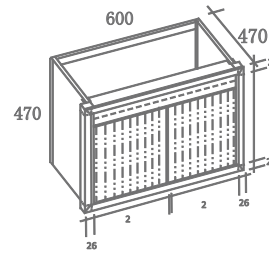

## VANITY

**KAJ0519-S**

EMERY  
CARBON FIBER  
SIZE: 600 MM

₹ 23,100

**KAJ0519**

EMERY PLUS  
CARBON FIBER  
SIZE: 800 MM

₹ 26,250

**KAJ0520-S**