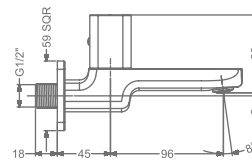

₹ 6,500

**KB2911005-RG**  
2 WAY BIB TAP WITH FLANGE

₹ 6,900

**KB2911003-RG**  
ANGLE VALVE WITH FLANGE

₹ 3,450