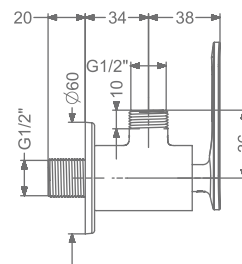

## ARIUS

**KB2311005-CG**  
2 WAY BIB TAP WITH FLANGE

₹ 6,500

**KB2311003-CG**  
ANGLE VALVE WITH FLANGE

₹ 3,250

**KB2311032-CG**  
CSC TRIMS WITH FLANGE  
(COMPATIBLE WITH KB11060  
& KB11061)

₹ 2,150

**KB23THR002-CG**  
4 OUTLET CONCEALED HI-FLOW  
THERMOSTAT BATH & SHOWER MIXER