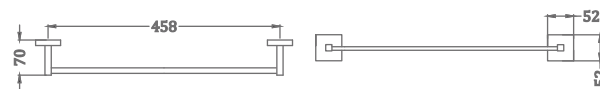

₹ 8,400

**KA990001-RG**  
SQUARE RANGE  
TOWEL RAIL 24"

₹ 3,000

**KA990002-RG**  
SQUARE RANGE  
TOWEL RAIL 18"

₹ 2,600

**KA990003-RG**  
SQUARE RANGE  
ROBE HOOK

₹ 1,075