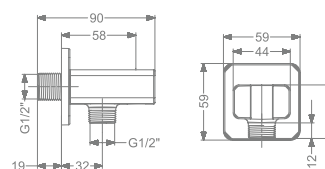

₹ 1,075  
₹ 1,300

**KBWOS0001-CP**  
WALL OUTLET WITH  
SHOWER HOLDER

₹ 1,950

**KBWOS0001-RG**  
WALL OUTLET WITH  
SHOWER HOLDER

₹ 3,000