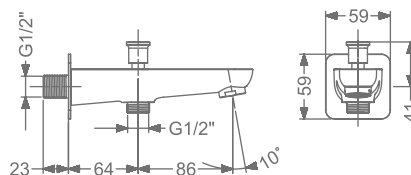

KB2311017-MBK

BATH TUB SPOUT WITH
DIVERTER & FLANGE

₹ 5,850