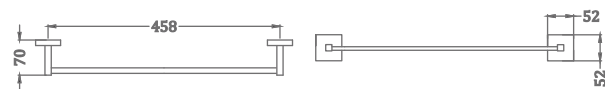

₹ 8,850

**KA990001-GM**  
SQUARE RANGE  
TOWEL RAIL 24"

₹ 3,250

**KA990002-GM**  
SQUARE RANGE  
TOWEL RAIL 18"

₹ 2,600

**KA990003-GM**  
SQUARE RANGE  
ROBE HOOK

₹ 1,075