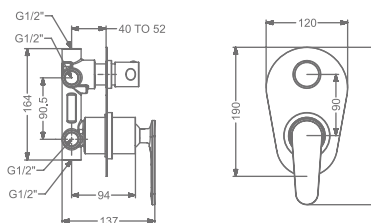

KB2311056-CG

HI-FLOW CONCEALED BODY
& TRIMS FOR TRIO FUNCTION
(SHOWER & SPOUT)