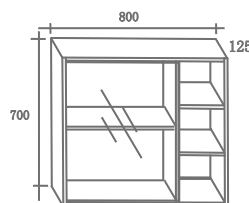

KAJ0522

RENFRED PLUS
CARBON FIBER
SIZE: 800 MM

₹ 33,600