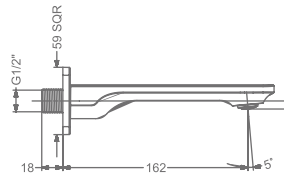

KB2911016-CP

BATH SPOUT WITH FLANGE

₹ 2,900