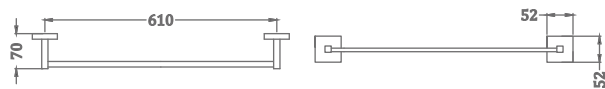

₹ 8,850

**KA990001-GM**  
SQUARE RANGE  
TOWEL RAIL 24"

₹ 3,250

**KA990002-GM**  
SQUARE RANGE  
TOWEL RAIL 18"

₹ 2,600

**KA990003-GM**  
SQUARE RANGE  
ROBE HOOK

₹ 1,075