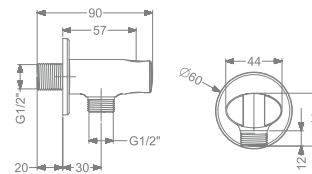

## ALLIED PRODUCTS

**KBWOS0001-GM**

WALL OUTLET WITH SHOWER HOLDER

₹ 3,000

**KBWOR0001-CP**

WALL OUTLET WITH SHOWER HOLDER

₹ 1,525

**KBWOR0001-RG**