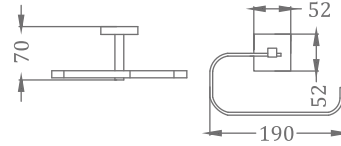

ACCESSORIES

CHROME & GOLD

KA990005-CGL
SQUARE RANGE
TOWEL HANGER

₹ 1,525

KA990007-CGL
SQUARE RANGE
TUMBLER HOLDER

₹ 1,525

KA990009-CGL
SQUARE RANGE
TOILET PAPER HOLDER

₹ 2,150

₹ 8,400

₹ 7,100