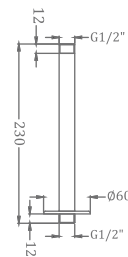

## ALLIED PRODUCTS

**KA940008-GM**  
ABS ROUND SHOWER ARM  
(COMPATIBLE WITH KA570037-GM)

₹ 10,800

**KA940008-MB**  
ABS ROUND SHOWER ARM  
(COMPATIBLE WITH KA570037-MB)

₹ 10,800

**KA940007-RG**  
**KA940007-GM**  
CEILING MOUNTED SHOWER ARM (230 MM)