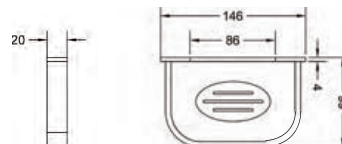

CONVEX RANGE  
ROBE HOOK

₹ 875

**KA660004-RG**

CONVEX RANGE  
SOAP DISH

₹ 2,800

**KA660005-RG**

CONVEX RANGE  
TOWEL RING

₹ 1,950