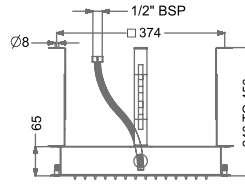

SHOWER

OVERHEAD RAIN SHOWER

Rain

₹ 35,500

Rain

₹ 42,500

Rain

₹ 45,000