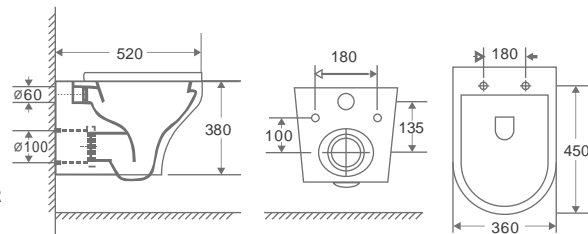

KAJ0370-GW

CRAIG
RIMLESS WALL-HUNG
WITH SLIM UF SEAT COVER

₹ 18,000