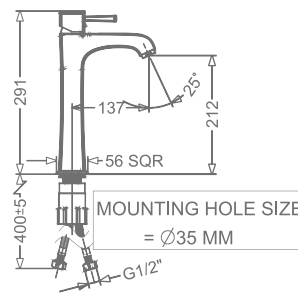

KB2511011-ND-CGL

SINGLE LEVER TALL BASIN MIXER
WITHOUT POP-UP

₹ 16,000