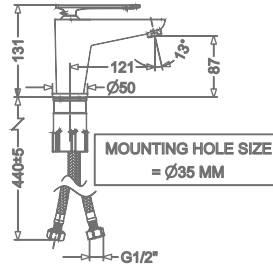

SINGLE LEVER BASIN MIXER
WITHOUT POP-UP

₹ 11,000