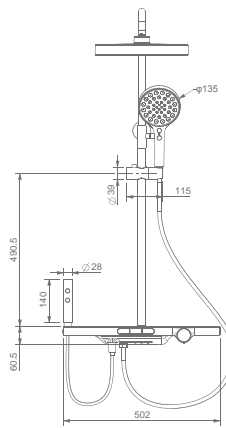

SHOWER

SHOWER SET

KA600003-GM

4 FUNCTION SHOWER SET
WITH THERMOSTAT FUNCTION
ABS SHOWER HEAD WITH RAIN+
ABS HAND SHOWER WITH RAIN+
SPRAY JET+WATERFALL OUTLET
SHOWER TUBE : STAINLESS STEEL
SHOWER SHELF : GLASS+ABS
FAUCET : BRASS

SCAN FOR
PRODUCT DEMO

₹ 64,800

KA600003-MB

4 FUNCTION SHOWER SET
WITH THERMOSTAT FUNCTION
ABS SHOWER HEAD WITH RAIN+
ABS HAND SHOWER WITH RAIN+
SPRAY JET+WATERFALL
SHOWER TUBE : STAINLESS STEEL
SHOWER SHELF : GLASS+ABS
FAUCET : BRASS

SCAN FOR
PRODUCT DEMO

₹ 64,800