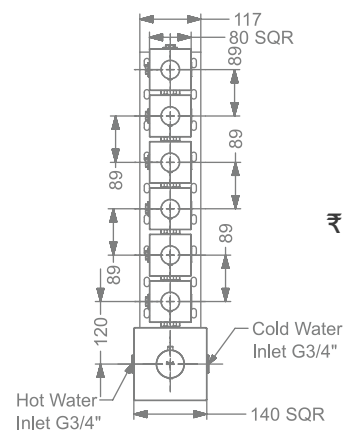

KBTHR003-GM

MULTIFLOW (6 OUTLET)
CONCEALED HI-FLOW
THERMOSTATIC MIXER