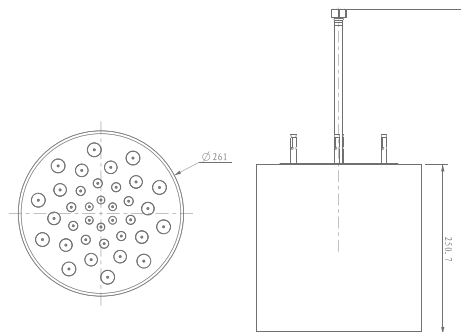

KA600006-MB

STAINLESS STEEL
ROUND SHOWER HEAD

Spray