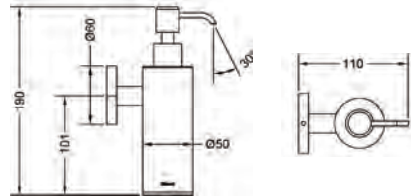

GUNMETAL

KA990015-GM
SQUARE RANGE
SOAP DISPENSER

₹ 5,400