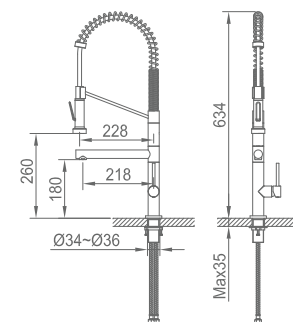

KA740003-CP

SINGLE LEVER DECK MOUNTED
2 WAY SINK MIXER WITH SWIVEL SPOUT