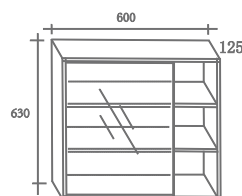

VANITY

KAJ0522-S

RENFRED
CARBON FIBER
SIZE: 600 MM

₹ 28,350