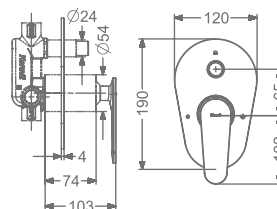

KB2311037-GM

2 INLET HI-FLOW CONCEALED
SINGLE LEVER DIVERTER TRIMS
(COMPATIBLE WITH KB2311035-GM)

₹ 5,850