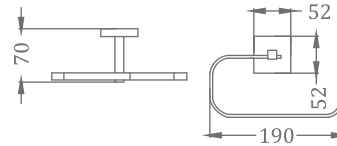

## GUNMETAL

**KA990004-GM**  
SQUARE RANGE  
SOAP DISH

₹ 1,950

**KA990005-GM**  
SQUARE RANGE  
TOWEL HANGER

₹ 1,950

**KA990007-GM**  
SQUARE RANGE  
TUMBLER HOLDER

₹ 1,725

**KA990009-GM**  
SQUARE RANGE  
TOILET PAPER HOLDER