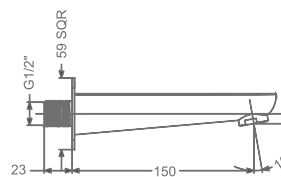

KB2311016-CP

BATH SPOUT WITH FLANGE

₹ 2,800