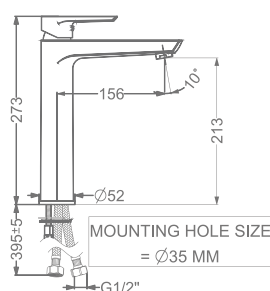

## CHIME

**KB911010-ND-CG**

SINGLE LEVER BASIN MIXER  
WITHOUT POP-UP

₹ 9,000

**KB911011-ND-CG**

SINGLE LEVER TALL BASIN MIXER  
WITHOUT POP-UP

₹ 12,750

**KB911023-CG**