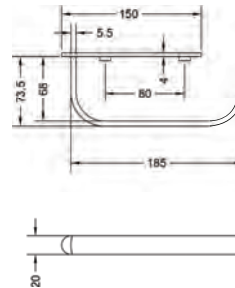

₹ 3,000

KA660005-GM
CONVEX RANGE
TOWEL RING

₹ 2,150