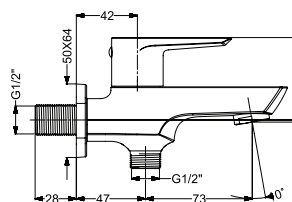

## CHIME

**KB911004-CG**  
BIB TAP WITH FLANGE

₹ 5,000

**KB911005-CG**  
2 WAY BIB TAP WITH FLANGE

₹ 5,600

**KB911003-CG**  
ANGLE VALVE WITH FLANGE

₹ 2,800

**KB911032-CG**  
CSC TRIMS WITH FLANGE  
(COMPATIBLE WITH KB11060 & KB11061)