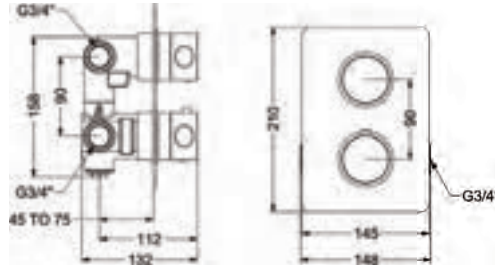

FAUCET

THERMOSTAT

KBTHR001-RG
2 OUTLET CONCEALED
HI-FLOW THERMOSTATIC
BATH & SHOWER MIXER