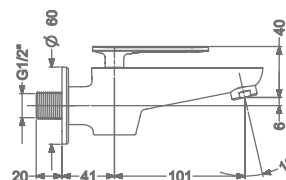

### KB2311004-GM

BIB TAP WITH FLANGE

₹ 6,250