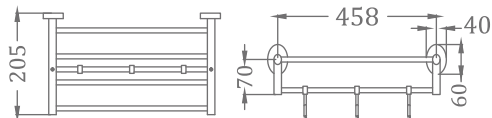

ACCESSORIES

CHROME & ROSE GOLD

KA990005-CRG
SQUARE RANGE
TOWEL HANGER

₹ 1,525

KA990007-CRG
SQUARE RANGE
TUMBLER HOLDER

₹ 1,525

KA990009-CRG
SQUARE RANGE
TOILET PAPER HOLDER

₹ 2,150

₹ 8,400

₹ 7,100