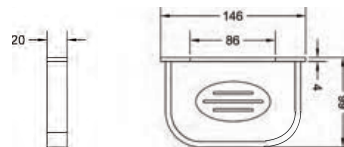

## CHROME & GOLD

**KA660001-CGL**  
CONVEX RANGE  
TOWEL RAIL 24"

₹ 4,300

**KA660002-CGL**  
CONVEX RANGE  
TOWEL RAIL 18"

₹ 3,900

**KA660003-CGL**  
CONVEX RANGE  
ROBE HOOK

₹ 650

**KA660004-CGL**  
CONVEX RANGE  
SOAP DISH