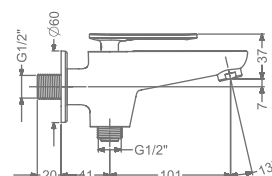

KB2411005-CRG

2 WAY BIB TAP WITH FLANGE