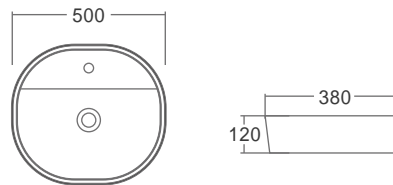

BASIN

COUNTER TOP

KAJ0364-MW

POSH
THIN RIM MATTE WHITE
WASH BASIN
(COMPATIBLE POP-UP
KAJ0528-MW)

₹ 11,000

KAJ0377-MB

POSH
MATTE BLACK
THIN RIM WASH BASIN
(COMPATIBLE POP-UP
KAJ0528-MB)

₹ 14,000

KAJ0362-MW

MATTE
MATTE WHITE
THIN RIM WASH BASIN
(COMPATIBLE POP-UP
KAJ0528-MW)

₹ 11,000

KAJ0365-GW

LUKE B
GLOSSY WHITE
THIN RIM WASH BASIN
(COMPATIBLE POP-UP
KAJ0528-MW)

₹ 9,500

KAJ0366-GW

LUKE S
GLOSSY WHITE
THIN RIM WASH BASIN
(COMPATIBLE POP-UP
KAJ0528-MW)

₹ 8,500