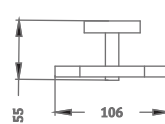

₹ 3,000

**KA990002-CGL**  
SQUARE RANGE  
TOWEL RAIL 18"

₹ 2,400

**KA990003-CGL**  
SQUARE RANGE  
ROBE HOOK

₹ 875

**KA990004-CGL**  
SQUARE RANGE  
SOAP DISH

₹ 1,725