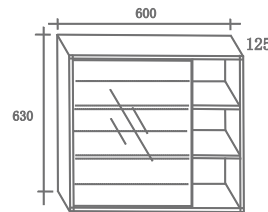

KAJ0518-S

ALLURA
CARBON FIBER
SIZE: 600 MM

₹ 23,100