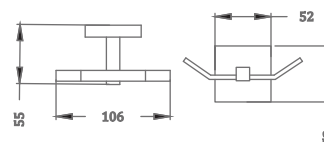

₹ 8,400

**KA990001-RG**  
SQUARE RANGE  
TOWEL RAIL 24"

₹ 3,000

**KA990002-RG**  
SQUARE RANGE  
TOWEL RAIL 18"

₹ 2,600

**KA990003-RG**  
SQUARE RANGE  
ROBE HOOK

₹ 1,075