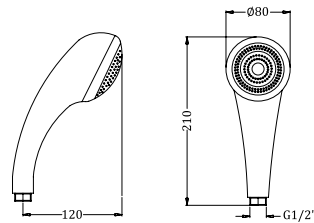

## HAND SHOWER

**KA510001-RG**  
HAND SHOWER WITH HOOK  
& 1.5 M SS HOSE

₹ 4,300

**KA510001-CG**  
HAND SHOWER WITH HOOK  
& 1.5 M SS HOSE

₹ 4,300

**KA510001-GM**  
HAND SHOWER WITH HOOK  
& 1.5 M SS HOSE

₹ 4,300