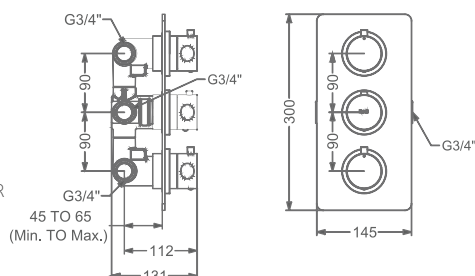

ANGLE VALVE WITH FLANGE

₹ 2,400

**KB2211032-RG**

CSC TRIMS WITH FLANGE  
(COMPATIBLE WITH KB11060  
& KB11061)

₹ 2,400

**KB22THR002-RG**

4 OUTLET CONCEALED HI-FLOW  
THERMOSTAT BATH & SHOWER MIXER

₹ 31,000