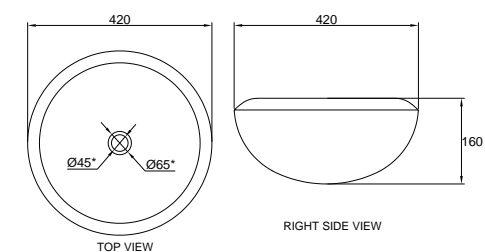

**KGP20007W**

ELLIPSO  
GLOSSY WHITE  
WASH BASIN  
560X420X115 mm

₹ 4,000

• NEW

**KGP20008W**

MIMIR  
GLOSSY WHITE  
WASH BASIN  
420X420X160 mm

₹ 4,000

COUNTER TOP