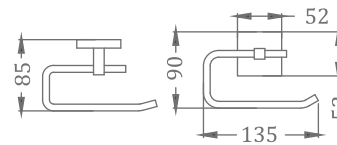

₹ 3,450

**KA990010-GM**  
SQUARE RANGE  
TOWEL RACK 24"

₹ 9,700

**KA990011-GM**  
SQUARE RANGE  
TOWEL RACK 18"

₹ 8,200