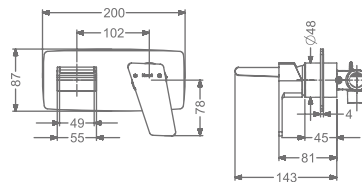

AENON

KB2611023-RG
CONCEALED WALL MOUNTED
SINGLE LEVER BASIN MIXER TRIMS
(COMPATIBLE WITH KB2611022-RG)

₹ 10,800

KB2611010-ND-CG
SINGLE LEVER BASIN MIXER
WITHOUT POP-UP

₹ 13,000

KB2611011-ND-CG
SINGLE LEVER TALL BASIN MIXER
WITHOUT POP-UP

₹ 16,200

KB2611023-CG
CONCEALED WALL MOUNTED
SINGLE LEVER BASIN MIXER TRIMS
(COMPATIBLE WITH KB2611022-CG)

₹ 10,800

KB2611010-ND-GM
SINGLE LEVER BASIN MIXER
WITHOUT POP-UP

₹ 13,250