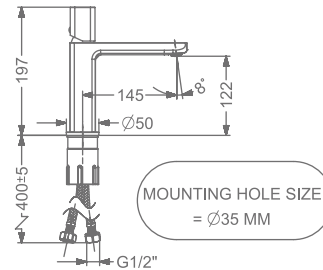

### AMELIA

**KB2911010-ND-CG**

SINGLE LEVER BASIN MIXER  
WITHOUT POP-UP

₹ 11,350

**KB2911011-ND-CG**

SINGLE LEVER TALL BASIN MIXER  
WITHOUT POP-UP

₹ 15,100

**KB2911023-CG**