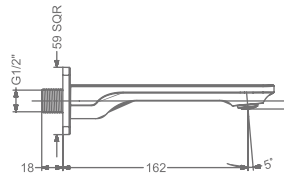

KB2911016-GM

BATH SPOUT WITH FLANGE

₹ 5,200