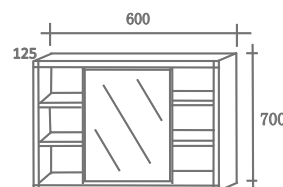

VANITY

KAJ0519-S

EMERY
CARBON FIBER
SIZE: 600 MM

₹ 23,100

KAJ0519

EMERY PLUS
CARBON FIBER
SIZE: 800 MM

₹ 26,250

KAJ0520-S

FERGUS
CARBON FIBER
SIZE: 600 MM

₹ 23,100