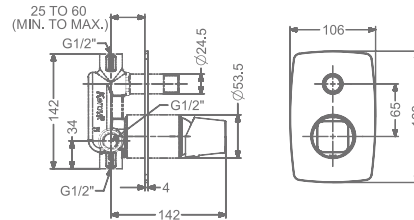

FAUCET

AMELIA

KB2911037-RG
2 INLET HI-FLOW CONCEALED
SINGLE LEVER DIVERTER TRIMS
(COMPATIBLE WITH KB911035-RG)