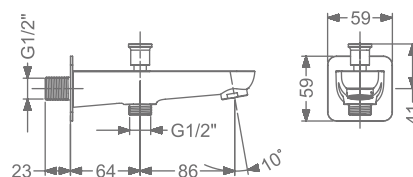

KB2311017-GM

BATH TUB SPOUT WITH
DIVERTER & FLANGE

₹ 6,050