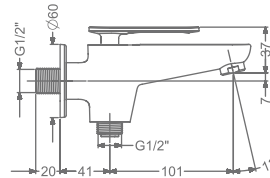

ARIUS

KB2311005-GM
2 WAY BIB TAP WITH FLANGE

₹ 7,000

KB2311003-GM
ANGLE VALVE WITH FLANGE

₹ 3,450

KB2311032-GM
CSC TRIMS WITH FLANGE
(COMPATIBLE WITH KB11060 & KB11061)

₹ 2,500

₹ 32,500