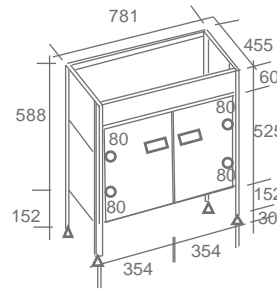

KAJ0553

BRILLARA PLUS
CARBON FIBER
SIZE: 800 MM

₹ 31,500