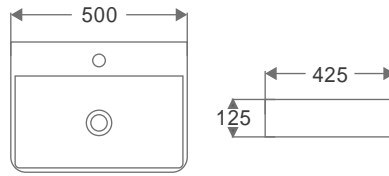

BASIN

COUNTER TOP

KAJ0364-MW

POSH
THIN RIM MATTE WHITE
WASH BASIN
(COMPATIBLE POP-UP
KAJ0528-MW)

₹ 11,000

KAJ0377-MB

POSH
MATTE BLACK
THIN RIM WASH BASIN
(COMPATIBLE POP-UP
KAJ0528-MB)

₹ 14,000

KAJ0362-MW

MATTE
MATTE WHITE
THIN RIM WASH BASIN
(COMPATIBLE POP-UP
KAJ0528-MW)

₹ 11,000

KAJ0365-GW

LUKE B
GLOSSY WHITE
THIN RIM WASH BASIN
(COMPATIBLE POP-UP
KAJ0528-MW)

₹ 9,500

KAJ0366-GW

LUKE S
GLOSSY WHITE
THIN RIM WASH BASIN
(COMPATIBLE POP-UP
KAJ0528-MW)

₹ 8,500