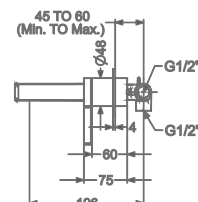

KB2211023-GM

CONCEALED SINGLE LEVER
WALL MOUNTED BASIN MIXER TRIMS
(COMPATIBLE WITH KB2211022-GM)