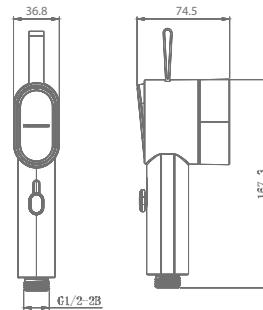

FAUCET

HEALTH FAUCET

KA580014-CG

ABS HEALTH FAUCET WITH HOOK
& 1 M HOSE

₹ 3,450

KA580014-GM

ABS HEALTH FAUCET WITH HOOK
& 1 M HOSE

₹ 3,675

KA580024-MW

2 FLOW HEALTH FAUCET WITH HOOK
& 1 M HOSE

₹ 3,800

KA580024-MG

2 FLOW HEALTH FAUCET WITH HOOK
& 1 M HOSE

₹ 4,300

KA580024-MB

2 FLOW HEALTH FAUCET WITH HOOK
& 1 M HOSE

₹ 3,250