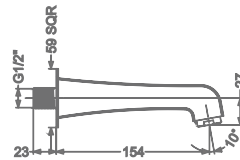

KB2511016-CGL

BATH SPOUT WITH FLANGE

₹ 5,400