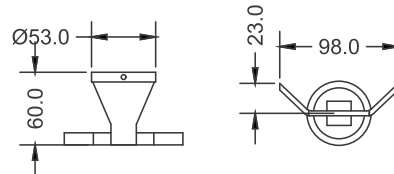

## MATTE BLACK

**KA700001-MBK**  
TOWEL RAIL 24"

₹ 4,300

**KA700003-MBK**  
TWIN ROBE HOOK

₹ 1,300

**KA700004-MBK**  
SOAP DISH

₹ 2,600

**KA700016-MBK**  
DOUBLE SOAP DISH