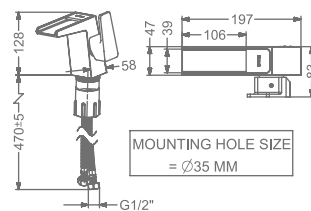

CONCEALED WALL MOUNTED  
SINGLE LEVER BASIN MIXER TRIMS  
(COMPATIBLE WITH KB2611022-CP)

₹ 8,100

**KB2611010-ND-RG**

SINGLE LEVER BASIN MIXER  
WITHOUT POP-UP

₹ 13,000

**KB2611011-ND-RG**

SINGLE LEVER TALL BASIN MIXER  
WITHOUT POP-UP