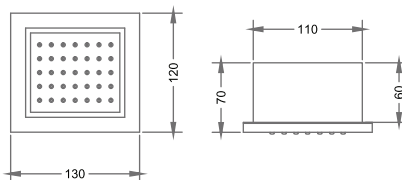

KA620003-CG

BRASS RECTANGULAR BODY JET
WITH SILICONE NOZZLE

₹ 7,350