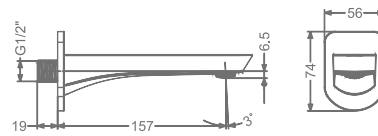

KB2411016-MBRG

BATH SPOUT WITH FLANGE

₹ 4,550