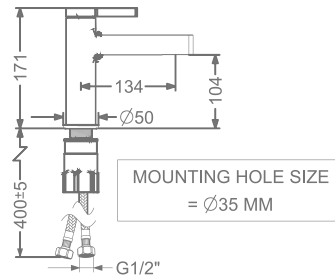

KB2211010-ND-GM

SINGLE LEVER BASIN MIXER
WITHOUT POP-UP

MOUNTING HOLE SIZE
= Ø35 MM

₹ 11,350