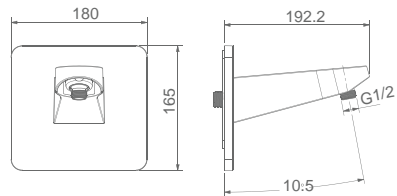

## ALLIED PRODUCTS

**KA940008-GM**  
ABS ROUND SHOWER ARM  
(COMPATIBLE WITH KA570037-GM)

₹ 10,800

**KA940008-MB**  
ABS ROUND SHOWER ARM  
(COMPATIBLE WITH KA570037-MB)

₹ 10,800

**KA940007-RG**  
**KA940007-GM**  
CEILING MOUNTED SHOWER ARM (230 MM)