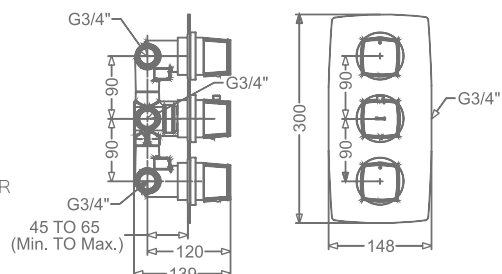

KB25THS003-CGL

4 OUTLET CONCEALED HI-FLOW
THERMOSTAT BATH & SHOWER MIXER