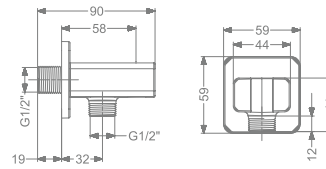

WALL OUTLET WITH SHOWER HOLDER

₹ 3,000