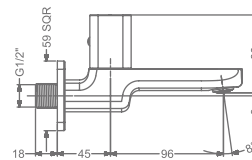

KB2911004-CP

BIB TAP WITH FLANGE

₹ 3,800