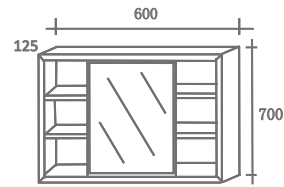

VANITY

KAJ0519-S

EMERY
CARBON FIBER
SIZE: 600 MM

₹ 23,100

KAJ0519

EMERY PLUS
CARBON FIBER
SIZE: 800 MM

₹ 26,250

KAJ0520-S

FERGUS
CARBON FIBER
SIZE: 600 MM

₹ 23,100