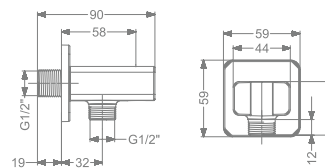

ALLIED PRODUCTS

KA940008-GM
ABS ROUND SHOWER ARM
(COMPATIBLE WITH KA570037-GM)

₹ 10,800

KA940008-MB
ABS ROUND SHOWER ARM
(COMPATIBLE WITH KA570037-MB)

₹ 10,800

KA940007-RG
KA940007-GM
CEILING MOUNTED SHOWER ARM (230 MM)

₹ 1,075
₹ 1,300

KBWOS0001-CP
WALL OUTLET WITH
SHOWER HOLDER

₹ 1,950

KBWOS0001-RG
WALL OUTLET WITH
SHOWER HOLDER

₹ 3,000