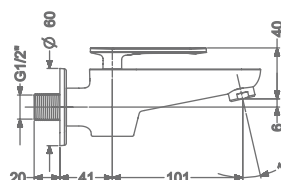

### KB2311004-MBK

BIB TAP WITH FLANGE

₹ 6,050