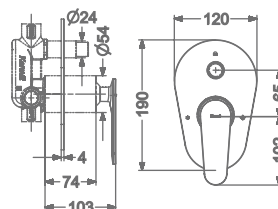

KB2311037-MBK

2 INLET HI-FLOW CONCEALED
SINGLE LEVER DIVERTER TRIMS
(COMPATIBLE WITH KB2311035-MBK)

₹ 5,600