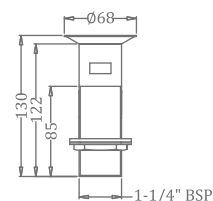

ALLIED PRODUCTS

KAJ0528-MGR
POP-UP DRAINER WITH OVERFLOW FOR BASIN
MATTE DARK GREEN

₹ 2,300

KAJ0527-CB
POP-UP DRAINER WITH OVERFLOW FOR BASIN
MATTE CHOCOLATE BROWN

₹ 2,300

KAJ0528-MW
POP-UP DRAINER WITH OVERFLOW FOR BASIN
MATTE WHITE

₹ 2,300

KAJ0528-MB
POP-UP DRAINER WITH OVERFLOW FOR BASIN
MATTE BLACK

₹ 2,300

KA870005-RG
KA870005-GM
WASTE COUPLING (130 MM - HALF THREAD)

₹ 1,525
₹ 1,525