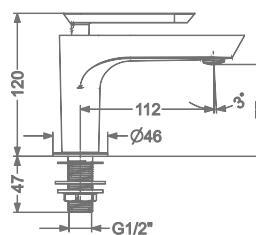

MOUNTING HOLE SIZE  
= Ø35 MM

**KB2411023-CRG**

CONCEALED WALL MOUNTED  
SINGLE LEVER BASIN MIXER TRIMS  
(COMPATIBLE WITH KB2411022-CRG)

₹ 8,100

**KB2411001-CRG**

PILLAR TAP

₹ 6,050

**KB2411002-CRG**