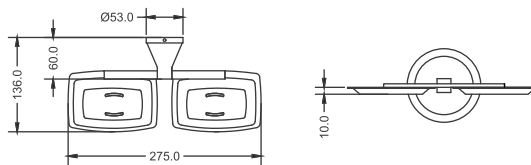

## MATTE BLACK

**KA700001-MBK**  
TOWEL RAIL 24"

₹ 4,300

**KA700003-MBK**  
TWIN ROBE HOOK

₹ 1,300

**KA700004-MBK**  
SOAP DISH

₹ 2,600

**KA700016-MBK**  
DOUBLE SOAP DISH