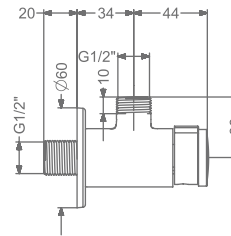

## ALANA

**KB2411033-CRG**  
LONG BODY BIB TAP

₹ 4,650

**KB2411003-CRG**  
ANGLE VALVE WITH FLANGE

₹ 3,000

**KB2411032-CRG**  
CSC TRIMS WITH FLANGE  
(COMPATIBLE WITH KB111060 & KB111061)

₹ 2,500