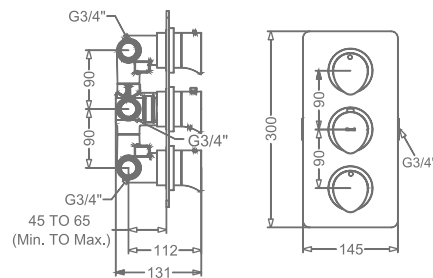

## ARIUS

**KB2311005-MBK**  
2 WAY BIB TAP WITH FLANGE

₹ 6,500

**KB2311003-MBK**  
ANGLE VALVE WITH FLANGE

₹ 3,250

**KB2311032-MBK**  
CSC TRIMS WITH FLANGE  
(COMPATIBLE WITH KB11060 & KB11061)

₹ 2,150

**KB23THR002-MBK**  
4 OUTLET CONCEALED HI-FLOW  
THERMOSTAT BATH & SHOWER MIXER