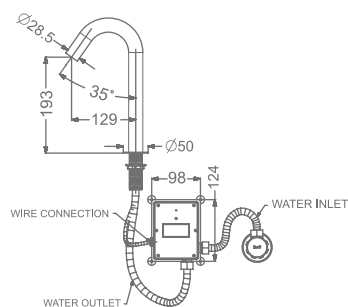

## SENSOR

**KBMST002-CP**  
DECK MOUNTED SENSOR TAP

₹ 13,000

**KBMST002-RG**  
DECK MOUNTED SENSOR TAP

₹ 13,250

**KBMST002-CG**  
DECK MOUNTED SENSOR TAP

₹ 14,600

**KBMST002-GM**  
DECK MOUNTED SENSOR TAP