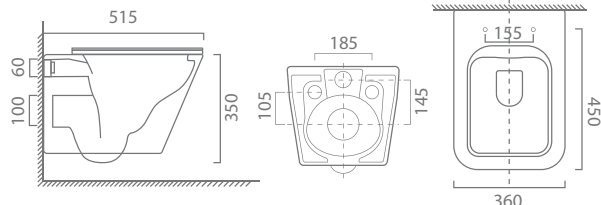

AZURA  
LIGHT GREEN  
WALL-HUNG

₹ 24,000

**KAJ0484-DGR**

AZURA  
DARK GREEN  
WALL-HUNG

₹ 24,000

**KAJ0483-MCF**

AZURA  
MATTE COFFEE  
WALL-HUNG

₹ 24,000