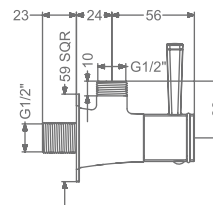

KB2511003-CGL

ANGLE VALVE WITH FLANGE

₹ 3,250