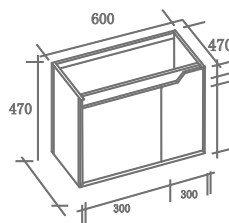

RYKER PLUS
CARBON FIBER
SIZE: 800 MM

₹ 31,500