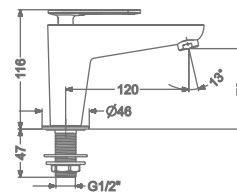

CONCEALED SINGLE LEVER  
WALL MOUNTED BASIN MIXER TRIMS  
(COMPATIBLE WITH KB2311022-CG)

₹ 7,900

**KB2311001-CG**

PILLAR TAP

₹ 5,850

**KB2311002-CG**

TALL PILLAR TAP

₹ 9,200