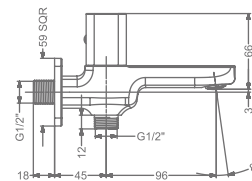

KB2911005-CP

2 WAY BIB TAP WITH FLANGE

₹ 4,300