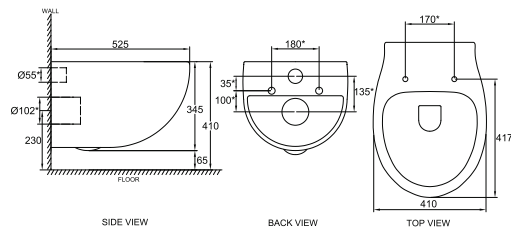

OPULA  
GLOSSY WHITE  
RIMLESS WALL-HUNG  
525X410X345 MM

₹ 15,000

NEW

RIMFREE

**KGP10005W-UF**

REJUVE  
GLOSSY WHITE  
RIMLESS WALL-HUNG  
(ALSO AVAILABLE WITH  
PP SEAT COVER **KGP10005W-PP**)  
540X360X330 MM