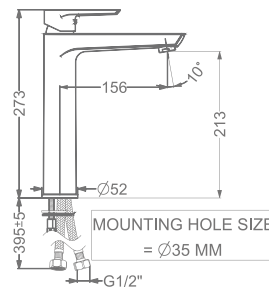

## CHIME

**KB911010-ND-RG**  
SINGLE LEVER BASIN MIXER  
WITHOUT POP-UP

₹ 9,200

**KB911011-ND-RG**  
SINGLE LEVER TALL BASIN MIXER  
WITHOUT POP-UP

₹ 13,000

**KB911023-RG**  
CONCEALED WALL MOUNTED  
SINGLE LEVER BASIN MIXER TRIMS  
(COMPATIBLE WITH KB911022-RG)