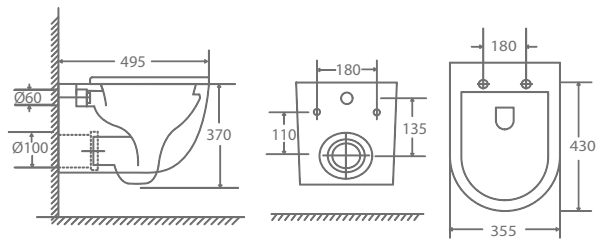

₹ 28,000

**KAJ0376-MB**

NOYCE  
MATTE BLACK  
WALL-HUNG WITH  
SLIM UF SEAT COVER

₹ 26,000

**TORNADO FLUSHING**

**KSP123-GB**

STEFAN  
GLOSSY BLACK  
TORNADO FLUSHING  
RIMLESS WALL-HUNG  
WITH PP SEAT COVER