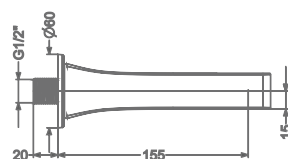

2 INLET HI-FLOW CONCEALED  
SINGLE LEVER DIVERTER TRIMS  
(COMPATIBLE WITH KB2211035-GM)

₹ 6,050

**KB2211016-GM**

BATH SPOUT WITH FLANGE

₹ 4,850

**KB2211004-GM**

BIB TAP WITH FLANGE

₹ 5,400