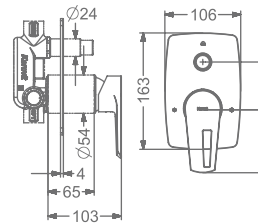

₹ 5,850

**KB911056-CG**  
HI-FLOW CONCEALED BODY  
& TRIMS FOR TRIO FUNCTION  
(SHOWER & SPOUT)

₹ 14,000

**KB911016-CG**  
BATH SPOUT WITH FLANGE

₹ 4,100

**KB911017-CG**  
BATH TUB SPOUT WITH  
DIVERTER & FLANGE