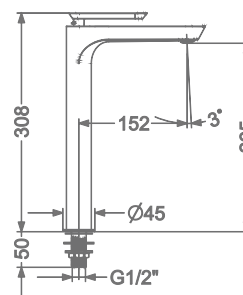

CONCEALED WALL MOUNTED  
SINGLE LEVER BASIN MIXER TRIMS  
(COMPATIBLE WITH KB2411022-MBRG)

₹ 8,650

**KB2411001-MBRG**

PILLAR TAP

₹ 6,500

**KB2411002-MBRG**

TALL PILLAR TAP

₹ 9,700