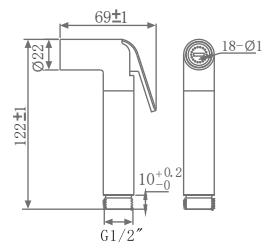

## HEALTH FAUCET

**KA580012-CP**  
HEALTH FAUCET (BRASS)  
WITH HOOK & 1M HOSE

₹ 2,600

**KA580012-RG**  
HEALTH FAUCET (BRASS)  
WITH HOOK & 1M HOSE

₹ 4,750

**KA580012-CG**  
HEALTH FAUCET (BRASS)  
WITH HOOK & 1M HOSE