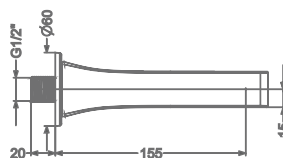

FAUCET

AGALIA

₹ 9,700

KB2211001-RG
PILLAR TAP

₹ 5,400

KB2211002-RG
TALL PILLAR TAP

₹ 7,900

KB2211037-RG
2 INLET HI-FLOW CONCEALED
SINGLE LEVER DIVERTER TRIMS
(COMPATIBLE WITH KB2211035-RG)

₹ 6,050

KB2211016-RG
BATH SPOUT WITH FLANGE

₹ 4,650