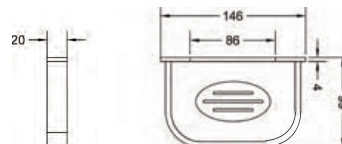

CONVEX RANGE  
ROBE HOOK

₹ 650

**KA660004-CRG**

CONVEX RANGE  
SOAP DISH

₹ 2,150

**KA660005-CRG**

CONVEX RANGE  
TOWEL RING

₹ 1,725