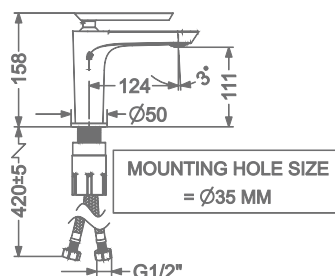

## ALANA

**KB2411010-ND-CRG**

SINGLE LEVER BASIN MIXER  
WITHOUT POP-UP

₹ 10,500

MOUNTING HOLE SIZE  
= Ø35 MM

**KB2411011-ND-CRG**

SINGLE LEVER TALL BASIN MIXER  
WITHOUT POP-UP

₹ 14,000