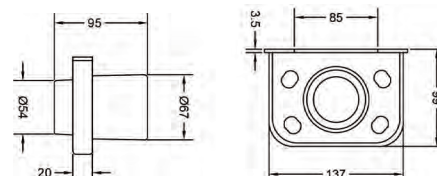

₹ 2,150

**KA660005-CGL**  
CONVEX RANGE  
TOWEL RING

₹ 1,725

**KA660007-CGL**  
CONVEX RANGE  
TUMBLER HOLDER

₹ 2,150