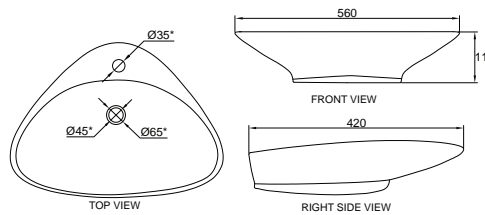

**KGP20007W**

ELLIPSO  
GLOSSY WHITE  
WASH BASIN  
560X420X115 mm

₹ 4,000

• NEW

**KGP20008W**

MIMIR  
GLOSSY WHITE  
WASH BASIN  
420X420X160 mm

₹ 4,000

COUNTER TOP