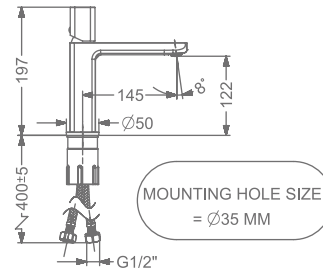

## AMELIA

**KB2911010-ND-RG**

SINGLE LEVER BASIN MIXER  
WITHOUT POP-UP

₹ 11,350

**KB2911011-ND-RG**

SINGLE LEVER TALL BASIN MIXER  
WITHOUT POP-UP

₹ 15,100

**KB2911023-RG**