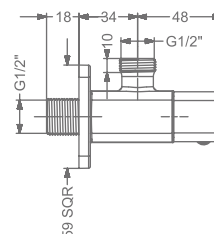

KB2911003-CG

ANGLE VALVE WITH FLANGE