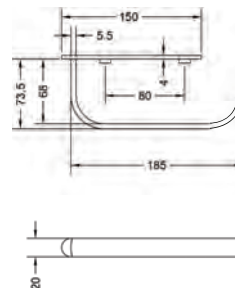

CONVEX RANGE  
ROBE HOOK

₹ 650

**KA660004-CRG**

CONVEX RANGE  
SOAP DISH

₹ 2,150

**KA660005-CRG**

CONVEX RANGE  
TOWEL RING

₹ 1,725