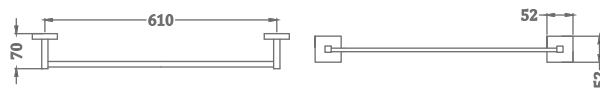

₹ 8,400

**KA990001-RG**  
SQUARE RANGE  
TOWEL RAIL 24"

₹ 3,000

**KA990002-RG**  
SQUARE RANGE  
TOWEL RAIL 18"

₹ 2,600

**KA990003-RG**  
SQUARE RANGE  
ROBE HOOK

₹ 1,075