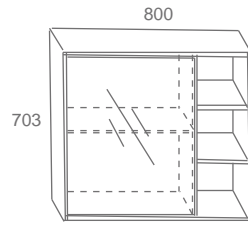

VANITY

NEW

KAJ0553

BRILLARA PLUS
CARBON FIBER
SIZE: 800 MM

₹ 31,500

KAJ0518-S

ALLURA
CARBON FIBER
SIZE: 600 MM

₹ 23,100

KAJ0518

ALLURA PLUS
CARBON FIBER
SIZE: 800 MM

₹ 26,250