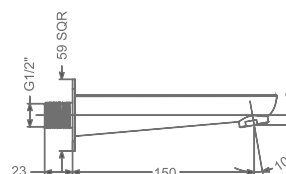

KB2311016-GM

BATH SPOUT WITH FLANGE

₹ 4,850