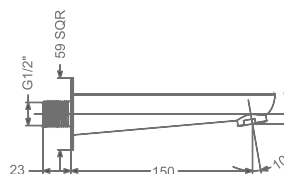

KB2311016-CG

BATH SPOUT WITH FLANGE

₹ 4,650