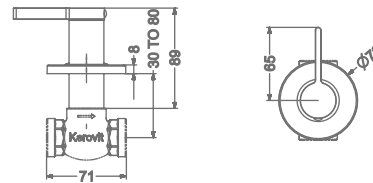

FAUCET

AGALIA

KB2211003-CP
ANGLE VALVE WITH FLANGE

₹ 1,725

KB2211032-CP
CSC TRIMS WITH FLANGE
(COMPATIBLE WITH KB111060
& KB111061)

₹ 1,300

₹ 26,500

KB2211010-ND-RG
SINGLE LEVER BASIN MIXER
WITHOUT POP-UP

₹ 10,500

KB2211011-ND-RG
SINGLE LEVER TALL BASIN
MIXER WITHOUT POP-UP

₹ 13,250