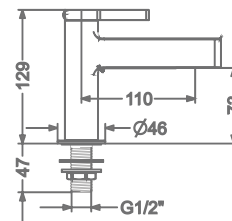

FAUCET

AGALIA

KB2211010-ND-CP
SINGLE LEVER BASIN MIXER
WITHOUT POP-UP

₹ 6,500

KB2211011-ND-CP
SINGLE LEVER TALL BASIN
MIXER WITHOUT POP-UP

₹ 8,400

₹ 6,500

KB2211001-CP
PILLAR TAP

₹ 3,900

KB2211002-CP
TALL PILLAR TAP

₹ 5,600