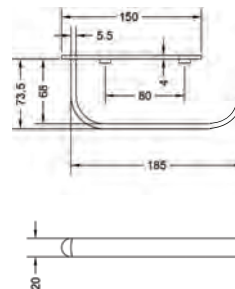

₹ 2,150

KA660005-CGL
CONVEX RANGE
TOWEL RING

₹ 1,725