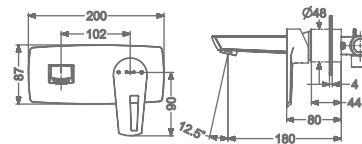

## CHIME

**KB911010-ND-RG**  
SINGLE LEVER BASIN MIXER  
WITHOUT POP-UP

₹ 9,200

**KB911011-ND-RG**  
SINGLE LEVER TALL BASIN MIXER  
WITHOUT POP-UP

₹ 13,000

**KB911023-RG**  
CONCEALED WALL MOUNTED  
SINGLE LEVER BASIN MIXER TRIMS  
(COMPATIBLE WITH KB911022-RG)