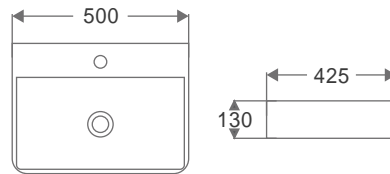

BASIN

COUNTER TOP

KAJ0364-MW

POSH
THIN RIM MATTE WHITE
WASH BASIN
(COMPATIBLE POP-UP
KAJ0528-MW)

₹ 11,000

KAJ0377-MB

POSH
MATTE BLACK
THIN RIM WASH BASIN
(COMPATIBLE POP-UP
KAJ0528-MB)

₹ 14,000

KAJ0362-MW

MATTE
MATTE WHITE
THIN RIM WASH BASIN
(COMPATIBLE POP-UP
KAJ0528-MW)

₹ 11,000

KAJ0365-GW

LUKE B
GLOSSY WHITE
THIN RIM WASH BASIN
(COMPATIBLE POP-UP
KAJ0528-MW)

₹ 9,500

KAJ0366-GW

LUKE S
GLOSSY WHITE
THIN RIM WASH BASIN
(COMPATIBLE POP-UP
KAJ0528-MW)

₹ 8,500