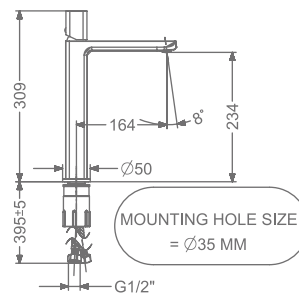

### AMELIA

**KB2911010-ND-CG**

SINGLE LEVER BASIN MIXER  
WITHOUT POP-UP

₹ 11,350

**KB2911011-ND-CG**

SINGLE LEVER TALL BASIN MIXER  
WITHOUT POP-UP

₹ 15,100

**KB2911023-CG**