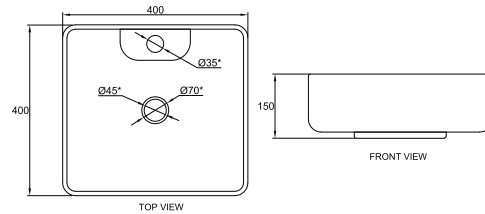

COUNTER TOP

• NEW

KGP21086W

MAZER
GLOSSY WHITE
WASH BASIN
485X395X150 mm

₹ 4,400

• NEW

KGP22190W

ALMA
GLOSSY WHITE
WASH BASIN
400X400X150 mm

₹ 4,400

• NEW

KGP21090W

FLORA
GLOSSY WHITE
WASH BASIN
420X420X135 mm

₹ 4,400

• NEW

KGP20007W

ELLIPSO
GLOSSY WHITE
WASH BASIN
560X420X115 mm

₹ 4,000

• NEW

KGP20008W

MIMIR
GLOSSY WHITE
WASH BASIN
420X420X160 mm

₹ 4,000