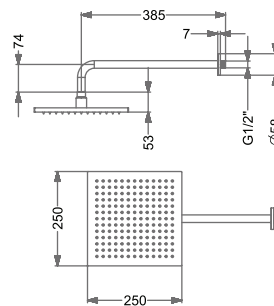

SHOWER

OVERHEAD RAIN SHOWER

KA570026-CP

SINGLE FUNCTION OVERHEAD SHOWER WITH 15" SHOWER ARM & WALL FLANGE (BRASS)

Rain

₹ 15,000

KA570026-RG

SINGLE FUNCTION OVERHEAD SHOWER WITH 15" SHOWER ARM & WALL FLANGE (BRASS)

Rain

₹ 18,150

KA570026-CG

SINGLE FUNCTION OVERHEAD SHOWER WITH 15" SHOWER ARM & WALL FLANGE (BRASS)

Rain

₹ 18,150

KA570026-GM

SINGLE FUNCTION OVERHEAD SHOWER WITH 15" SHOWER ARM & WALL FLANGE (BRASS)

Rain

₹ 19,200