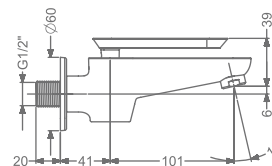

### KB2411004-CRG

BIB TAP WITH FLANGE

₹ 5,200