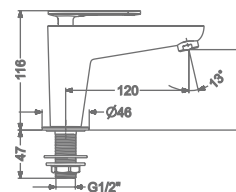

CONCEALED SINGLE LEVER  
WALL MOUNTED BASIN MIXER TRIMS  
(COMPATIBLE WITH KB2311022-RG)

₹ 7,900

**KB2311001-RG**

PILLAR TAP

₹ 5,850

**KB2311002-RG**

TALL PILLAR TAP

₹ 9,200