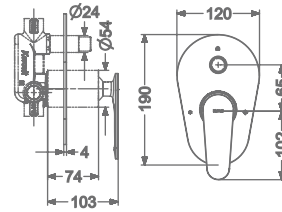

KB2311037-RG

2 INLET HI-FLOW CONCEALED
SINGLE LEVER DIVERTER TRIMS
(COMPATIBLE WITH KB2311035-RG)

₹ 5,600