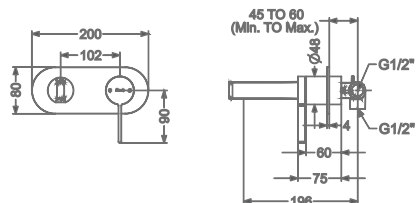

KB2211023-RG
CONCEALED SINGLE LEVER
WALL MOUNTED BASIN MIXER TRIMS
(COMPATIBLE WITH KB2211022-RG)

₹ 9,700