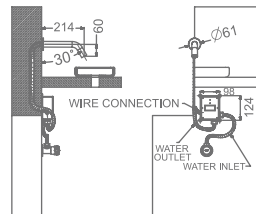

FAUCET

SENSOR

KBMST001-CP
WALL MOUNTED SENSOR TAP

₹ 12,500

KBMST001-RG
WALL MOUNTED SENSOR TAP

₹ 13,500

KBMST001-CG
WALL MOUNTED SENSOR TAP

₹ 15,000

KBMST001-GM
WALL MOUNTED SENSOR TAP

₹ 14,000