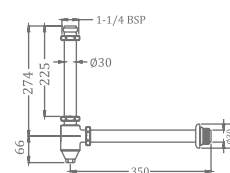

WALL OUTLET WITH SHOWER HOLDER

₹ 2,400

**KBWOR0001-GM**

WALL OUTLET WITH SHOWER HOLDER

₹ 2,400

**KA870002-RG**  
**KA870002-GM**

BOTTLE TRAP (9" / 12")

₹ 3,900  
₹ 4,100