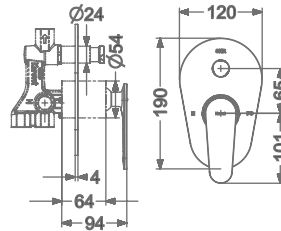

KB2311036-CP

3 INLET CONCEALED SINGLE LEVER
BATH & SHOWER MIXER TRIMS
(COMPATIBLE WITH KB2311034-CP)

₹ 4,300