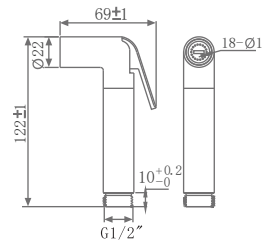

## HEALTH FAUCET

**KA580012-CP**  
HEALTH FAUCET (BRASS)  
WITH HOOK & 1M HOSE

₹ 2,600

**KA580012-RG**  
HEALTH FAUCET (BRASS)  
WITH HOOK & 1M HOSE

₹ 4,750

**KA580012-CG**  
HEALTH FAUCET (BRASS)  
WITH HOOK & 1M HOSE