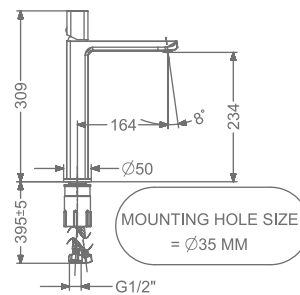

KB2911011-ND-GM

SINGLE LEVER TALL BASIN MIXER
WITHOUT POP-UP

₹ 16,000