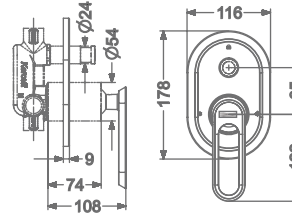

KB2411037-CRG

2 INLET HI-FLOW CONCEALED
SINGLE LEVER DIVERTER TRIMS
(COMPATIBLE WITH KB2411035-CRG)