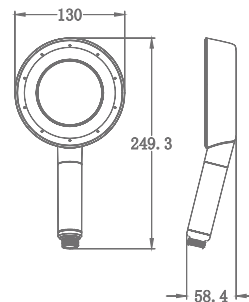

KA510014-MB
SF LED HAND SHOWER WITH HOSE PIPE

₹ 6,500