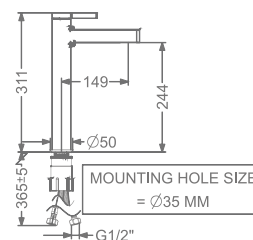

₹ 26,500

**KB2211010-ND-RG**  
SINGLE LEVER BASIN MIXER  
WITHOUT POP-UP

₹ 10,500

**KB2211011-ND-RG**  
SINGLE LEVER TALL BASIN  
MIXER WITHOUT POP-UP

₹ 13,250