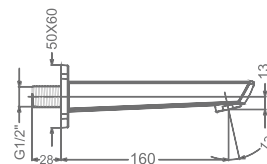

₹ 5,850

**KB911056-RG**  
 HI-FLOW CONCEALED BODY  
 & TRIMS FOR TRIO FUNCTION  
 (SHOWER & SPOUT)

₹ 14,000

**KB911016-RG**  
 BATH SPOUT WITH FLANGE

₹ 4,300

**KB911017-RG**  
 BATH TUB SPOUT WITH  
 DIVERTER & FLANGE