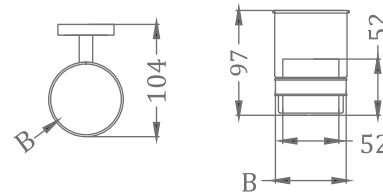

## ROSE GOLD

**KA990004-RG**  
SQUARE RANGE  
SOAP DISH

₹ 1,950

**KA990005-RG**  
SQUARE RANGE  
TOWEL HANGER

₹ 1,725

**KA990007-RG**  
SQUARE RANGE  
TUMBLER HOLDER

₹ 1,725

**KA990009-RG**  
SQUARE RANGE  
TOILET PAPER HOLDER