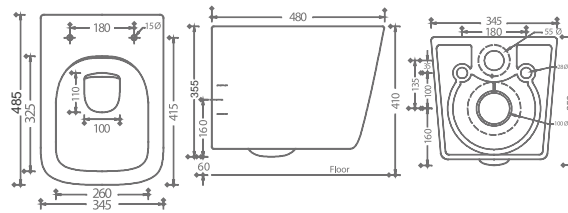

CRAIG  
RIMLESS WALL-HUNG  
WITH SLIM UF SEAT COVER

₹ 18,000

**KSP121-GW**

BLANCHE  
GLOSSY WHITE  
RIMLESS WALL-HUNG  
WITH FISCHER SET

₹ 15,500

**KAJ0513-GW**

CONROY  
GLOSSY WHITE  
TORNADO WALL HUNG

₹ 25,000