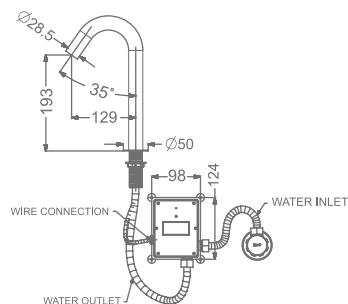

## SENSOR

**KBMST002-CP**  
DECK MOUNTED SENSOR TAP

₹ 13,000

**KBMST002-RG**  
DECK MOUNTED SENSOR TAP

₹ 13,250

**KBMST002-CG**  
DECK MOUNTED SENSOR TAP

₹ 14,600

**KBMST002-GM**  
DECK MOUNTED SENSOR TAP