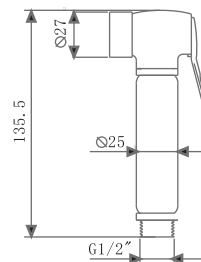

FAUCET

HEALTH FAUCET

KA580023-CP
HEALTH FAUCET (BRASS)
WITH HOOK & 1 M HOSE

₹ 2,600

KA580023-RG
HEALTH FAUCET (BRASS)
WITH HOOK & 1 M HOSE

₹ 5,400

KA580023-CG
HEALTH FAUCET (BRASS)
WITH HOOK & 1 M HOSE

₹ 5,400

KA580023-GM
HEALTH FAUCET (BRASS)
WITH HOOK & 1 M HOSE

₹ 6,000

KA580014-RG
ABS HEALTH FAUCET WITH HOOK
& 1 M HOSE

₹ 3,450