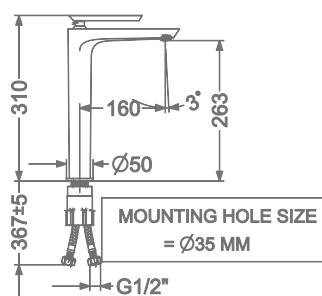

## ALANA

**KB2411010-ND-CRG**

SINGLE LEVER BASIN MIXER  
WITHOUT POP-UP

₹ 10,500

MOUNTING HOLE SIZE  
= Ø35 MM

**KB2411011-ND-CRG**

SINGLE LEVER TALL BASIN MIXER  
WITHOUT POP-UP

₹ 14,000