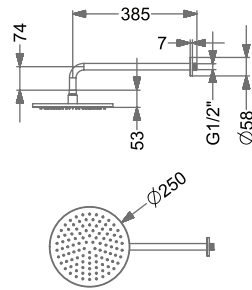

SHOWER

OVERHEAD RAIN SHOWER

KA570025-CP

SINGLE FUNCTION OVERHEAD SHOWER WITH 15" SHOWER ARM & WALL FLANGE (BRASS)

Rain

₹ 14,500

KA570025-RG

SINGLE FUNCTION OVERHEAD SHOWER WITH 15" SHOWER ARM & WALL FLANGE (BRASS)

Rain

₹ 17,250

KA570025-CG

SINGLE FUNCTION OVERHEAD SHOWER WITH 15" SHOWER ARM & WALL FLANGE (BRASS)

Rain

₹ 17,250

KA570025-GM

SINGLE FUNCTION OVERHEAD SHOWER WITH 15" SHOWER ARM & WALL FLANGE (BRASS)

Rain

₹ 18,150