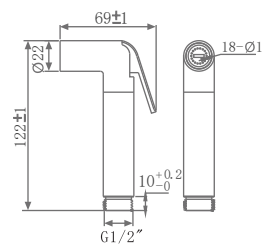

## HEALTH FAUCET

**KA580012-CP**  
HEALTH FAUCET (BRASS)  
WITH HOOK & 1M HOSE

₹ 2,600

**KA580012-RG**  
HEALTH FAUCET (BRASS)  
WITH HOOK & 1M HOSE

₹ 4,750

**KA580012-CG**  
HEALTH FAUCET (BRASS)  
WITH HOOK & 1M HOSE