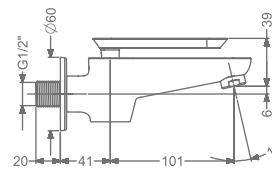

### KB2411004-MBRG

BIB TAP WITH FLANGE

₹ 5,400