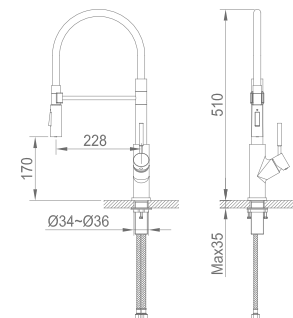

KA740005-GM

SINGLE LEVER PULL OUT
SINK MIXER WITH SWIVEL SPOUT

₹ 27,000