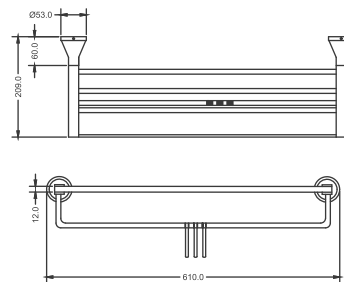

## MATTE BLACK

**KA700007-MBK**  
TUMBLER HOLDER

₹ 2,150

**KA700015-MBK**  
SOAP DISPENSER

₹ 3,250

**KA700009-MBK**  
TOILET PAPER HOLDER WITH FLAP

₹ 3,250

**KA700010-MBK**  
TOWEL RACK WITH HOOK 24"