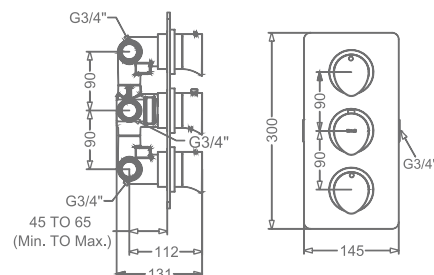

KB23THR002-CP
4 OUTLET CONCEALED HI-FLOW
THERMOSTAT BATH & SHOWER MIXER