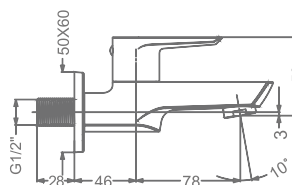

FAUCET

CHIME

KB911004-CG
BIB TAP WITH FLANGE

₹ 5,000

KB911005-CG
2 WAY BIB TAP WITH FLANGE

₹ 5,600

KB911003-CG
ANGLE VALVE WITH FLANGE

₹ 2,800

KB911032-CG
CSC TRIMS WITH FLANGE
(COMPATIBLE WITH KB11060 & KB11061)

₹ 2,400

₹ 32,500