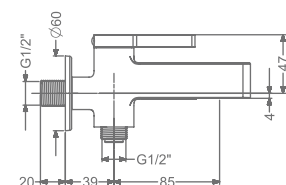

FAUCET

AGALIA

KB2211036-CP

3 INLET CONCEALED SINGLE LEVER
BATH & SHOWER MIXER TRIMS
(COMPATIBLE WITH KB2211034-CP)

₹ 4,300

KB2211037-CP

2 INLET HI-FLOW CONCEALED
SINGLE LEVER DIVERTER TRIMS
(COMPATIBLE WITH KB2211035-CP)

₹ 4,550

KB2211016-CP

BATH SPOUT WITH FLANGE

₹ 3,000

KB2211004-CP

BIB TAP WITH FLANGE

₹ 3,250

KB2211005-CP

2 WAY BIB TAP WITH FLANGE

₹ 3,450