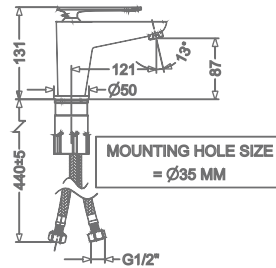

FAUCET

ARIUS

KB2311010-ND-CP
SINGLE LEVER BASIN MIXER
WITHOUT POP-UP

₹ 6,900

KB2311011-ND-CP
SINGLE LEVER TALL BASIN MIXER
WITHOUT POP-UP

₹ 9,050

KB2311023-CP
CONCEALED SINGLE LEVER
WALL MOUNTED BASIN MIXER TRIMS
(COMPATIBLE WITH KB2311022-CP)

₹ 6,500

KB2311001-CP
PILLAR TAP

₹ 4,300

KB2311002-CP
TALL PILLAR TAP

₹ 6,700