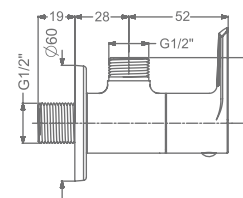

## CHIME

**KB911004-RG**  
BIB TAP WITH FLANGE

₹ 5,200

**KB911005-RG**  
2 WAY BIB TAP WITH FLANGE

₹ 5,600

**KB911003-RG**  
ANGLE VALVE WITH FLANGE

₹ 2,800

**KB911032-RG**  
CSC TRIMS WITH FLANGE  
(COMPATIBLE WITH KB111060  
& KB111061)