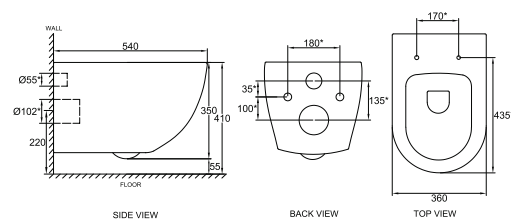

₹ 14,000  
₹ 12,000

NEW

RIMLESS

**KGP10006W-UF**

LUXE  
GLOSSY WHITE  
RIMLESS WALL-HUNG  
WITH UF SEAT COVER  
(ALSO AVAILABLE WITH  
PP SEAT COVER **KG10006W-PP**)  
540X360X350 mm

₹ 14,000  
₹ 12,000

WALL-HUNG