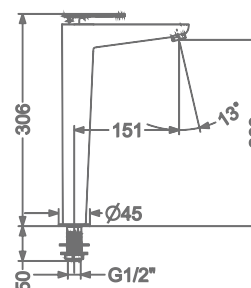

CONCEALED SINGLE LEVER  
WALL MOUNTED BASIN MIXER TRIMS  
(COMPATIBLE WITH KB2311022-GM)

₹ 8,400

**KB2311001-GM**

PILLAR TAP

₹ 6,700

**KB2311002-GM**

TALL PILLAR TAP

₹ 9,300