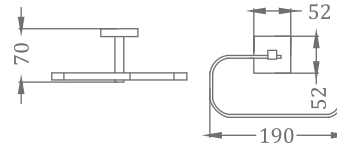

## ROSE GOLD

**KA990004-RG**  
SQUARE RANGE  
SOAP DISH

₹ 1,950

**KA990005-RG**  
SQUARE RANGE  
TOWEL HANGER

₹ 1,725

**KA990007-RG**  
SQUARE RANGE  
TUMBLER HOLDER

₹ 1,725

**KA990009-RG**  
SQUARE RANGE  
TOILET PAPER HOLDER