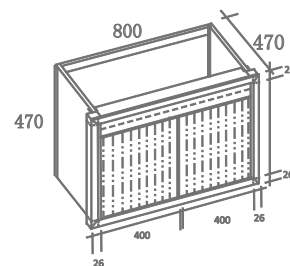

## VANITY

**KAJ0519-S**

EMERY  
CARBON FIBER  
SIZE: 600 MM

₹ 23,100

**KAJ0519**

EMERY PLUS  
CARBON FIBER  
SIZE: 800 MM

₹ 26,250

**KAJ0520-S**