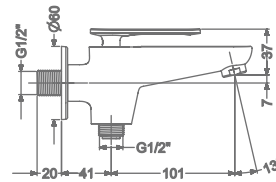

FAUCET

ARIUS

KB2311005-CG
2 WAY BIB TAP WITH FLANGE

₹ 6,500

KB2311003-CG
ANGLE VALVE WITH FLANGE

₹ 3,250

KB2311032-CG
CSC TRIMS WITH FLANGE
(COMPATIBLE WITH KB11060
& KB11061)

₹ 2,150

₹ 31,000