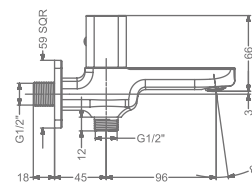

KB2911005-GM

2 WAY BIB TAP WITH FLANGE

₹ 7,350