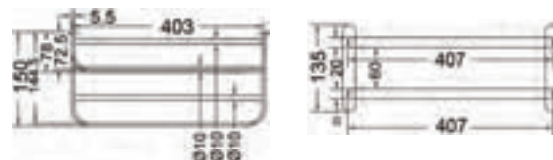

₹ 8,400

**KA990001-RG**  
SQUARE RANGE  
TOWEL RAIL 24"

₹ 3,000

**KA990002-RG**  
SQUARE RANGE  
TOWEL RAIL 18"

₹ 2,600

**KA990003-RG**  
SQUARE RANGE  
ROBE HOOK

₹ 1,075