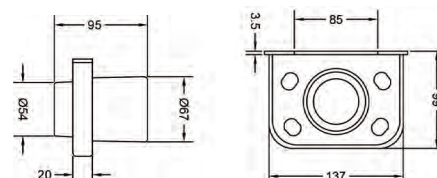

KA660007-CRG

CONVEX RANGE
TUMBLER HOLDER