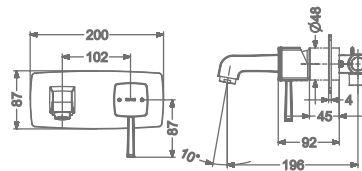

KB2511023-CGL

CONCEALED WALL MOUNTED
SINGLE LEVER BASIN MIXER TRIMS
(COMPATIBLE WITH KB2511022-CGL)

₹ 12,000