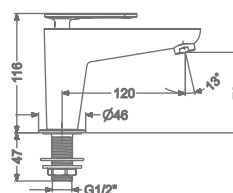

FAUCET

ARIUS

KB2311010-ND-MBK

SINGLE LEVER BASIN MIXER
WITHOUT POP-UP

₹ 11,000

KB2311011-ND-MBK

SINGLE LEVER TALL BASIN MIXER
WITHOUT POP-UP

₹ 14,000

KB2311023-MBK

CONCEALED SINGLE LEVER
WALL MOUNTED BASIN MIXER TRIMS
(COMPATIBLE WITH KB2311022-MBK)

₹ 7,900

KB2311001-MBK

PILLAR TAP

₹ 5,850

KB2311002-MBK

TALL PILLAR TAP

₹ 9,200