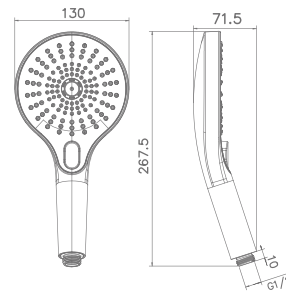

## HAND SHOWER

**KA510010-MB**  
HAND SHOWER

₹ 4,300

**KA510011-MB**  
HAND SHOWER (WITH HOLDER + HOSE)

₹ 4,300

**KA520010-CP**  
3 FLOW HAND SHOWER+HOOK+HOSE PIPE

₹ 3,800

**KA520010-MB**  
3 FLOW HAND SHOWER+HOOK+HOSE PIPE