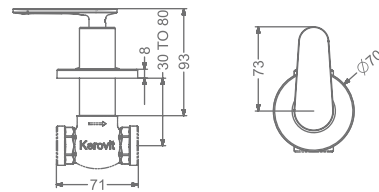

## ARIUS

**KB2311005-MBK**  
2 WAY BIB TAP WITH FLANGE

₹ 6,500

**KB2311003-MBK**  
ANGLE VALVE WITH FLANGE

₹ 3,250

**KB2311032-MBK**  
CSC TRIMS WITH FLANGE  
(COMPATIBLE WITH KB11060 & KB11061)

₹ 2,150

**KB23THR002-MBK**  
4 OUTLET CONCEALED HI-FLOW  
THERMOSTAT BATH & SHOWER MIXER