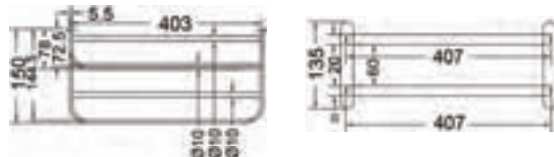

₹ 8,850

**KA990001-GM**  
SQUARE RANGE  
TOWEL RAIL 24"

₹ 3,250

**KA990002-GM**  
SQUARE RANGE  
TOWEL RAIL 18"

₹ 2,600

**KA990003-GM**  
SQUARE RANGE  
ROBE HOOK

₹ 1,075