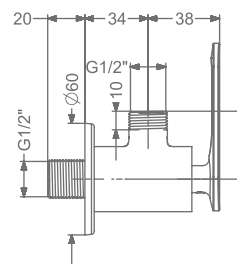

## ARIUS

**KB2311005-GM**  
2 WAY BIB TAP WITH FLANGE

₹ 7,000

**KB2311003-GM**  
ANGLE VALVE WITH FLANGE

₹ 3,450

**KB2311032-GM**  
CSC TRIMS WITH FLANGE  
(COMPATIBLE WITH KB11060 & KB11061)

₹ 2,500

**KB23THR002-GM**  
4 OUTLET CONCEALED HI-FLOW  
THERMOSTAT BATH & SHOWER MIXER