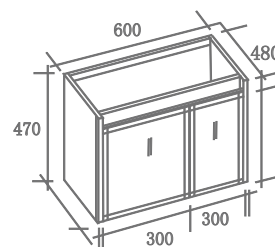

VANITY

KAJ0519-S

EMERY
CARBON FIBER
SIZE: 600 MM

₹ 23,100

KAJ0519

EMERY PLUS
CARBON FIBER
SIZE: 800 MM

₹ 26,250

KAJ0520-S

FERGUS
CARBON FIBER
SIZE: 600 MM

₹ 23,100