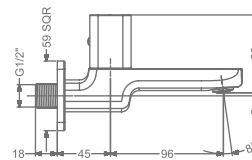

KB2911004-GM

BIB TAP WITH FLANGE

₹ 6,500