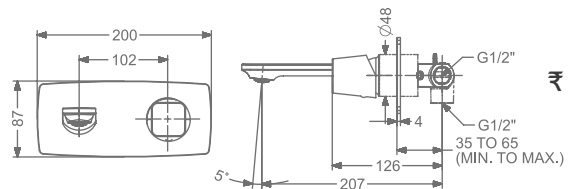

₹ 15,100

KB2911023-RG

CONCEALED WALL MOUNTED
SINGLE LEVER BASIN MIXER TRIMS
(COMPATIBLE WITH KB911022-RG)

₹ 8,300

KB2911001-RG

PILLAR TAP