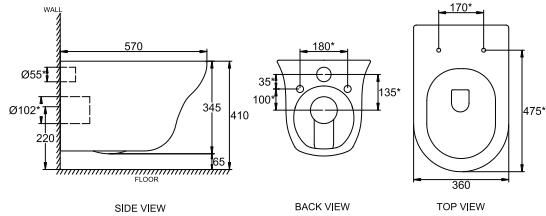

WALL-HUNG

• NEW

RIMLESS

KGP10003W-UF

ASTRID
GLOSSY WHITE
RIMLESS WALL-HUNG
WITH UF SEAT COVER
570X360X345 MM

₹ 14,000

• NEW

RIMLESS

KGP10118W-UF

VEREDIAN
GLOSSY WHITE
RIMLESS WALL-HUNG
WITH UF SEAT COVER
(ALSO AVAILABLE WITH
PP SEAT COVER **KGP10118W-PP**)
525X365X360 mm

₹ 14,000
₹ 12,000

• NEW

RIMFREE

KGP10002W-UF

RIVIERA
GLOSSY WHITE
RIMLESS WALL-HUNG
525X360X355 MM

₹ 14,000

• NEW

RIMLESS

KGP10136W-UF

TRIVA
GLOSSY WHITE
RIMLESS WALL-HUNG
WITH UF SEAT COVER
(ALSO AVAILABLE WITH
PP SEAT COVER **KGP10136W-PP**)
530X355X385 mm

₹ 14,000
₹ 12,000

• NEW

RIMLESS

KGP10009W-UF

NAVIO
GLOSSY WHITE
RIMLESS WALL-HUNG
(ALSO AVAILABLE WITH
PP SEAT COVER **KGP10009W-PP**)
505X365X350 mm

₹ 12,000
₹ 10,000