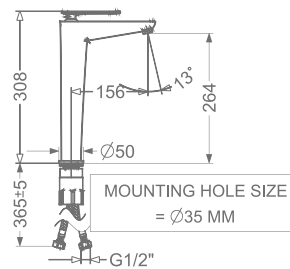

## ARIUS

**KB2311010-ND-CP**  
SINGLE LEVER BASIN MIXER  
WITHOUT POP-UP

₹ 6,900

**KB2311011-ND-CP**  
SINGLE LEVER TALL BASIN MIXER  
WITHOUT POP-UP

₹ 9,050

**KB2311023-CP**  
CONCEALED SINGLE LEVER  
WALL MOUNTED BASIN MIXER TRIMS  
(COMPATIBLE WITH KB2311022-CP)