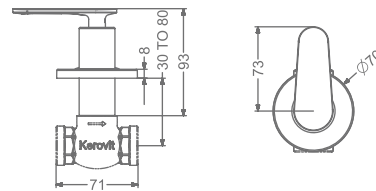

## ARIUS

**KB2311005-RG**  
2 WAY BIB TAP WITH FLANGE

₹ 6,500

**KB2311003-RG**  
ANGLE VALVE WITH FLANGE

₹ 3,250

**KB2311032-RG**  
CSC TRIMS WITH FLANGE  
(COMPATIBLE WITH KB11060 & KB11061)

₹ 2,150

**KB23THR002-RG**  
4 OUTLET CONCEALED HI-FLOW  
THERMOSTAT BATH & SHOWER MIXER