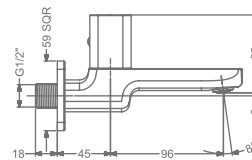

KB2911004-MBK

BIB TAP WITH FLANGE

₹ 6,500