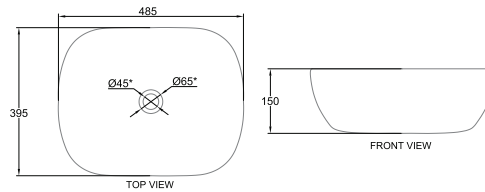

**KGP20013W**  
ARTIO  
GLOSSY WHITE  
WASH BASIN  
600X450X120 mm

₹ 5,500

COUNTER TOP

• NEW

**KGP21086W**

MAZER  
GLOSSY WHITE  
WASH BASIN  
485X395X150 mm

₹ 4,400

• NEW