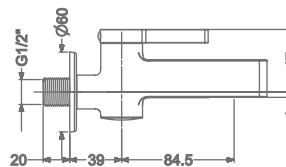

FAUCET

AGALIA

KB2211036-CP

3 INLET CONCEALED SINGLE LEVER
BATH & SHOWER MIXER TRIMS
(COMPATIBLE WITH KB2211034-CP)

₹ 4,300

KB2211037-CP

2 INLET HI-FLOW CONCEALED
SINGLE LEVER DIVERTER TRIMS
(COMPATIBLE WITH KB2211035-CP)

₹ 4,550

KB2211016-CP

BATH SPOUT WITH FLANGE

₹ 3,000

KB2211004-CP

BIB TAP WITH FLANGE

₹ 3,250

KB2211005-CP

2 WAY BIB TAP WITH FLANGE

₹ 3,450