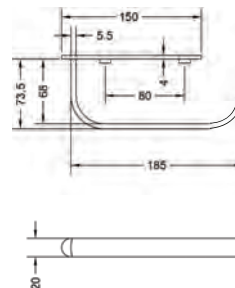

CONVEX RANGE  
ROBE HOOK

₹ 875

**KA660004-RG**

CONVEX RANGE  
SOAP DISH

₹ 2,800

**KA660005-RG**

CONVEX RANGE  
TOWEL RING

₹ 1,950