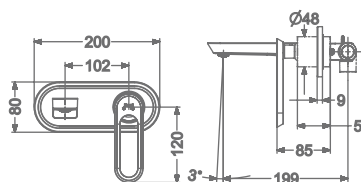

KB2411023-CRG

CONCEALED WALL MOUNTED
SINGLE LEVER BASIN MIXER TRIMS
(COMPATIBLE WITH KB2411022-CRG)

₹ 8,100