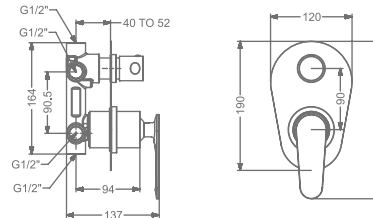

KB2311056-CP

HI-FLOW CONCEALED BODY
& TRIMS FOR TRIO FUNCTION
(SHOWER & SPOUT)