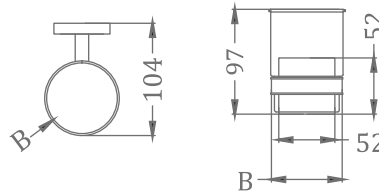

## CHROME & ROSE GOLD

**KA990005-CRG**  
SQUARE RANGE  
TOWEL HANGER

₹ 1,525

**KA990007-CRG**  
SQUARE RANGE  
TUMBLER HOLDER

₹ 1,525

**KA990009-CRG**  
SQUARE RANGE  
TOILET PAPER HOLDER

₹ 2,150

**KA990010-CRG**  
SQUARE RANGE  
TOWEL RACK 24"