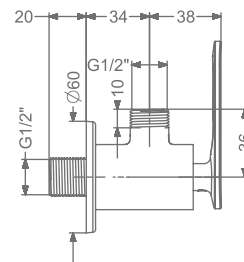

## ARIUS

**KB2311005-RG**  
2 WAY BIB TAP WITH FLANGE

₹ 6,500

**KB2311003-RG**  
ANGLE VALVE WITH FLANGE

₹ 3,250

**KB2311032-RG**  
CSC TRIMS WITH FLANGE  
(COMPATIBLE WITH KB11060 & KB11061)

₹ 2,150

**KB23THR002-RG**  
4 OUTLET CONCEALED HI-FLOW  
THERMOSTAT BATH & SHOWER MIXER