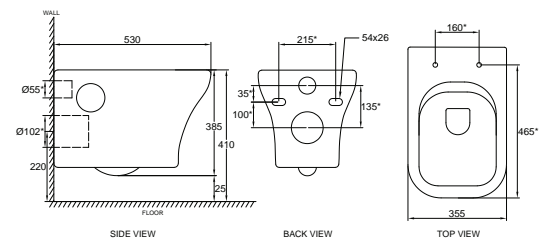

₹ 14,000

• NEW

RIMLESS

**KGP10136W-UF**

TRIVA  
GLOSSY WHITE  
RIMLESS WALL-HUNG  
WITH UF SEAT COVER  
(ALSO AVAILABLE WITH  
PP SEAT COVER **KGP10136W-PP**)  
530X355X385 mm

₹ 14,000  
₹ 12,000

• NEW

RIMLESS