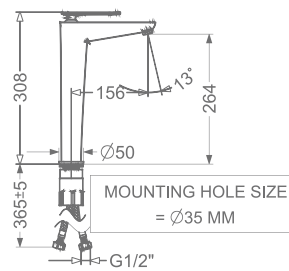

## ARIUS

**KB2311010-ND-GM**

SINGLE LEVER BASIN MIXER  
WITHOUT POP-UP

₹ 11,350

**KB2311011-ND-GM**

SINGLE LEVER TALL BASIN MIXER  
WITHOUT POP-UP

₹ 15,100

**KB2311023-GM**