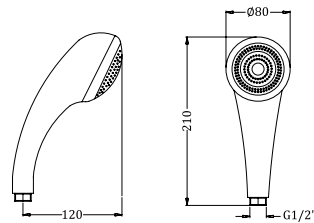

## HAND SHOWER

**KA510001-RG**  
HAND SHOWER WITH HOOK  
& 1.5 M SS HOSE

₹ 4,300

**KA510001-CG**  
HAND SHOWER WITH HOOK  
& 1.5 M SS HOSE

₹ 4,300

**KA510001-GM**  
HAND SHOWER WITH HOOK  
& 1.5 M SS HOSE

₹ 4,300