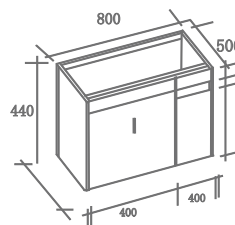

KAJ0523

REYNARD PLUS
WITH LED FUNCTION
CARBON FIBER
SIZE: 800 MM

₹ 42,000