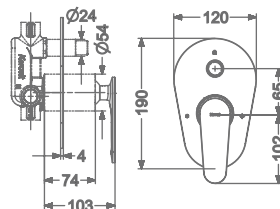

KB2311037-CG

2 INLET HI-FLOW CONCEALED
SINGLE LEVER DIVERTER TRIMS
(COMPATIBLE WITH KB2311035-CG)

₹ 5,600