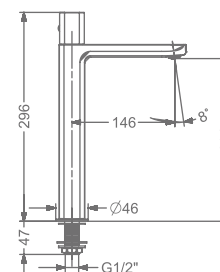

CONCEALED WALL MOUNTED  
SINGLE LEVER BASIN MIXER TRIMS  
(COMPATIBLE WITH KB2911022-MBK)

₹ 8,300

**KB2911001-MBK**

PILLAR TAP

₹ 6,150

**KB2911002-MBK**

TALL PILLAR TAP

₹ 9,700