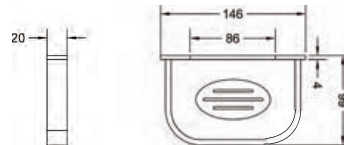

## GUNMETAL

**KA660001-GM**  
CONVEX RANGE  
TOWEL RAIL 24"

₹ 5,850

**KA660002-GM**  
CONVEX RANGE  
TOWEL RAIL 18"

₹ 5,000

**KA660003-GM**  
CONVEX RANGE  
ROBE HOOK

₹ 875

**KA660004-GM**  
CONVEX RANGE  
SOAP DISH