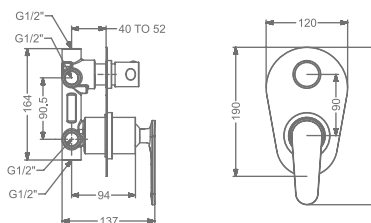

KB2311056-GM

HI-FLOW CONCEALED BODY
& TRIMS FOR TRIO FUNCTION
(SHOWER & SPOUT)