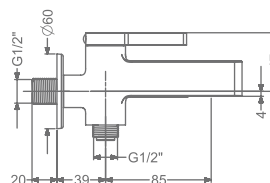

FAUCET

AGALIA

KB2211037-CG

2 INLET HI-FLOW CONCEALED
SINGLE LEVER DIVERTER TRIMS
(COMPATIBLE WITH KB2211035-CG)

₹ 5,850

KB2211016-CG

BATH SPOUT WITH FLANGE

₹ 4,650

KB2211004-CG

BIB TAP WITH FLANGE

₹ 5,200

KB2211005-CG

2 WAY BIB TAP WITH FLANGE

₹ 5,600

KB2211003-CG

ANGLE VALVE WITH FLANGE

₹ 2,400