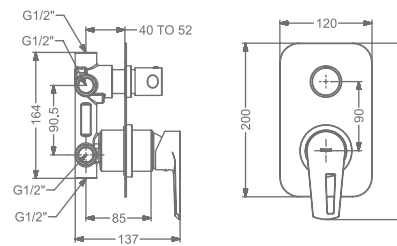

KB911056-RG
HI-FLOW CONCEALED BODY
& TRIMS FOR TRIO FUNCTION
(SHOWER & SPOUT)