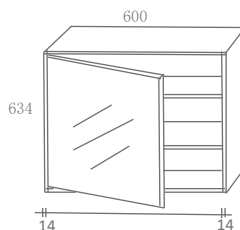

### VANITY

NEW

**KAJ0550**  
GLAMOURA PLUS  
CARBON FIBER  
SIZE: 800 MM

₹ 31,500

NEW

**KAJ0551**  
SYLVETA PLUS  
CARBON FIBER  
SIZE: 800 MM

₹ 31,500

NEW