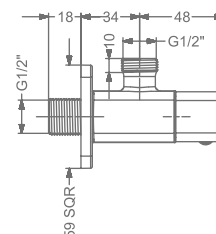

KB2911003-MBK

ANGLE VALVE WITH FLANGE