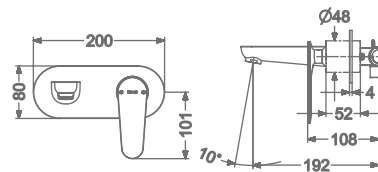

CONCEALED SINGLE LEVER
WALL MOUNTED BASIN MIXER TRIMS
(COMPATIBLE WITH KB2311022-GM)

₹ 8,400