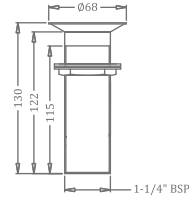

## ALLIED PRODUCTS

**KA870006-RG**  
**KA870006-GM**  
WASTE COUPLING (130 MM - FULL THREAD)

₹ 1,525  
₹ 1,525

**KA970005-RG**  
**KA970005-GM**  
EXTENSION NIPPLE (1")

₹ 200  
₹ 200

**KA970006-RG**  
**KA970006-GM**  
EXTENSION NIPPLE (1.5")