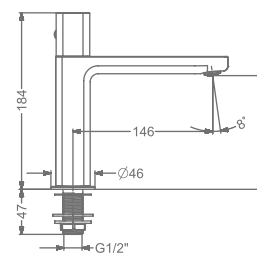

CONCEALED WALL MOUNTED  
SINGLE LEVER BASIN MIXER TRIMS  
(COMPATIBLE WITH KB911022-CG)

₹ 8,300

**KB2911001-CG**

PILLAR TAP

₹ 6,050

**KB2911002-CG**

TALL PILLAR TAP

₹ 9,700