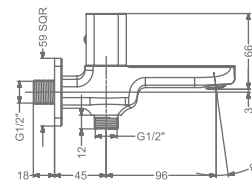

KB2911005-CG

2 WAY BIB TAP WITH FLANGE

₹ 6,900