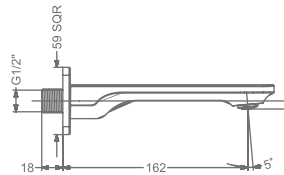

FAUCET

AMELIA

₹ 5,850

KB2911016-RG
BATH SPOUT WITH FLANGE

₹ 4,850

KB2911004-RG
BIB TAP WITH FLANGE

₹ 6,500

KB2911005-RG
2 WAY BIB TAP WITH FLANGE

₹ 6,900

KB2911003-RG
ANGLE VALVE WITH FLANGE

₹ 3,450