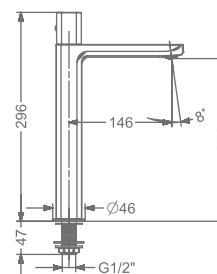

CONCEALED WALL MOUNTED  
SINGLE LEVER BASIN MIXER TRIMS  
(COMPATIBLE WITH KB911022-RG)

₹ 8,300

**KB2911001-RG**

PILLAR TAP

₹ 6,150

**KB2911002-RG**

TALL PILLAR TAP

₹ 9,700