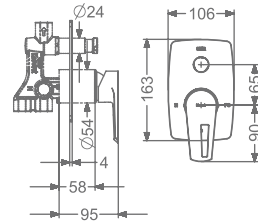

FAUCET

CHIME

KB911036-CG
3 INLET CONCEALED SINGLE
LEVER BATH & SHOWER MIXER TRIMS
(COMPATIBLE WITH KB911034-CG)

₹ 5,400

KB911037-CG
2 INLET HI-FLOW CONCEALED
SINGLE LEVER DIVERTER TRIMS
(COMPATIBLE WITH KB911035-CG)

₹ 5,850

KB911056-CG
HI-FLOW CONCEALED BODY
& TRIMS FOR TRIO FUNCTION
(SHOWER & SPOUT)

₹ 14,000

KB911016-CG
BATH SPOUT WITH FLANGE

₹ 4,100

KB911017-CG
BATH TUB SPOUT WITH
DIVERTER & FLANGE

₹ 5,200