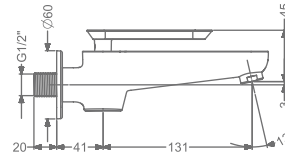

FAUCET

ALANA

KB2411033-MBRG
LONG BODY BIB TAP

₹ 4,850

KB2411003-MBRG
ANGLE VALVE WITH FLANGE

₹ 3,250

KB2411032-MBRG
CSC TRIMS WITH FLANGE
(COMPATIBLE WITH KB111060
& KB111061)

₹ 2,700