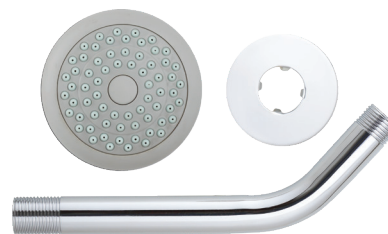

KA550018
3" Single Flow Wall Mounted
Overhead Shower with Shower Arm
Per Piece ₹ 1,250