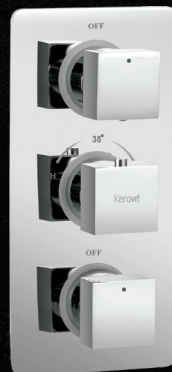

Rain

*4 Outputs
1 Thermo Control*

Hand Shower + Spout

Jet Shower

KBTHR002
4 Outlet Concealed Hi-Flow
Thermostatic Bath &
Shower Mixer
Per Piece ₹ 25,000

KBTHS003
4 Outlet Concealed Hi-Flow
Thermostatic Bath &
Shower Mixer
Per Piece ₹ 25,000